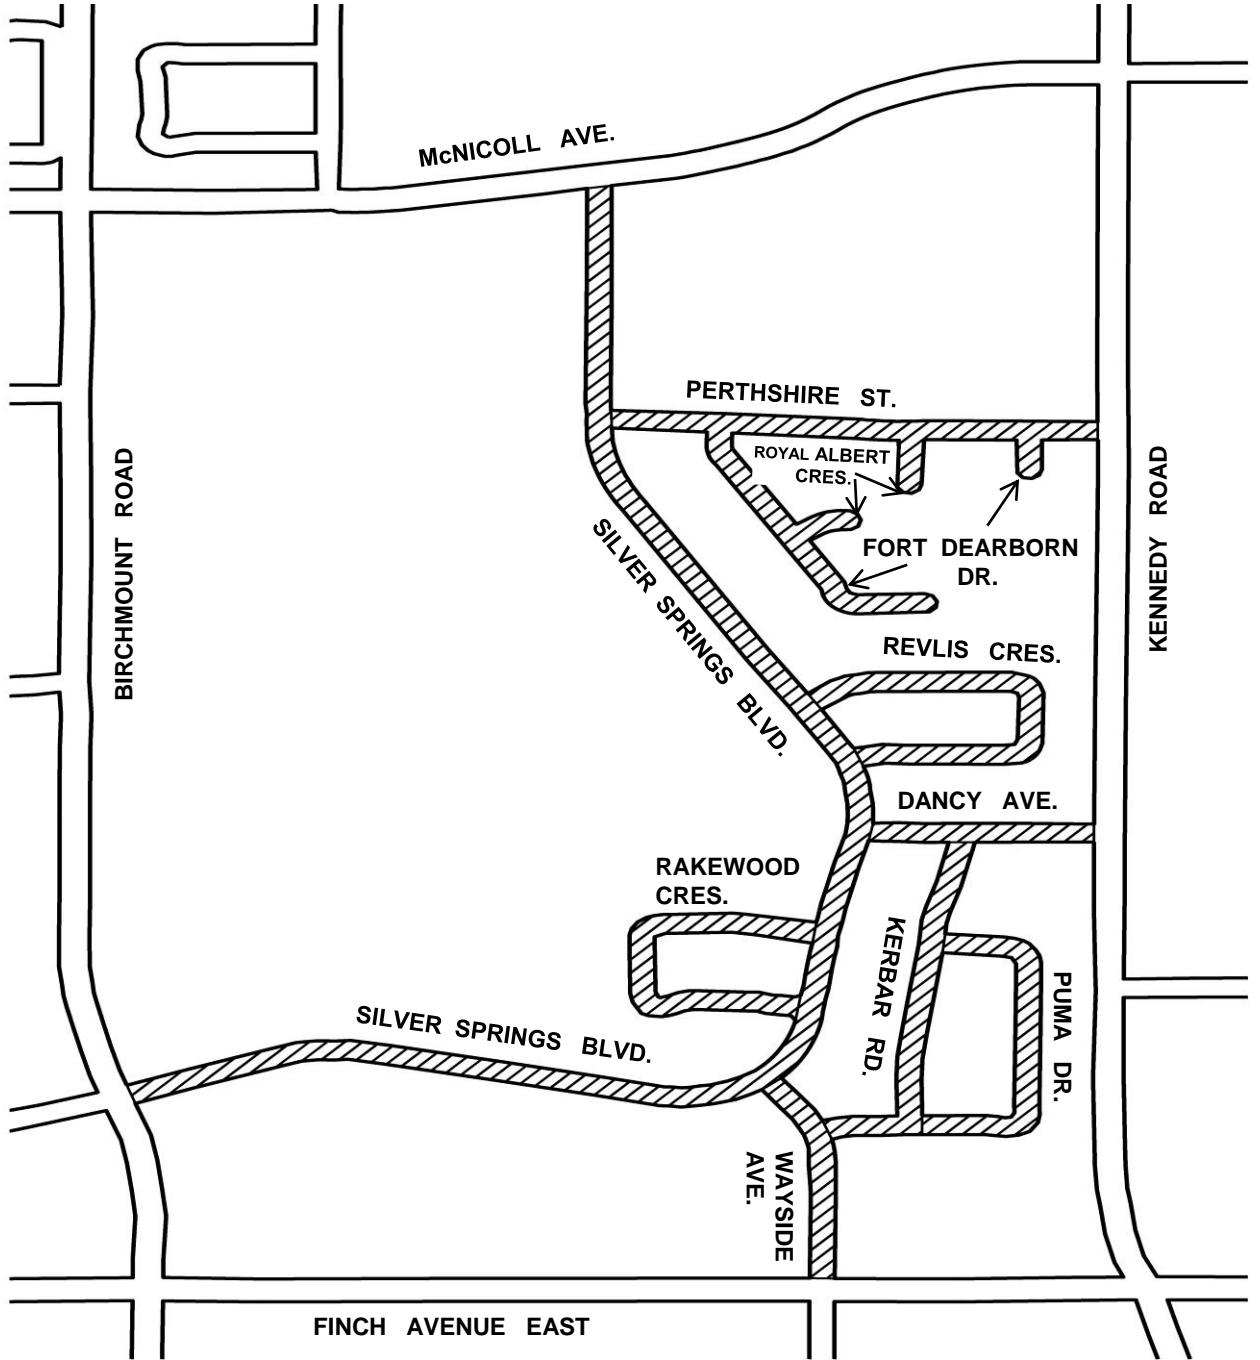

**LEGEND**

PROHIBIT PARKING FROM 2AM TO 6AM FROM  
DECEMBER 1st UNTIL APRIL 15th OF NEXT YEAR

**LOCATION MAP**

SCALE:	N.T.S.
DATE:	DEC., 2015
DRAFTING:	O.K.

**WINTER PARKING REGULATION PILOT  
SILVER SPRINGS BOULEVARD AREA**