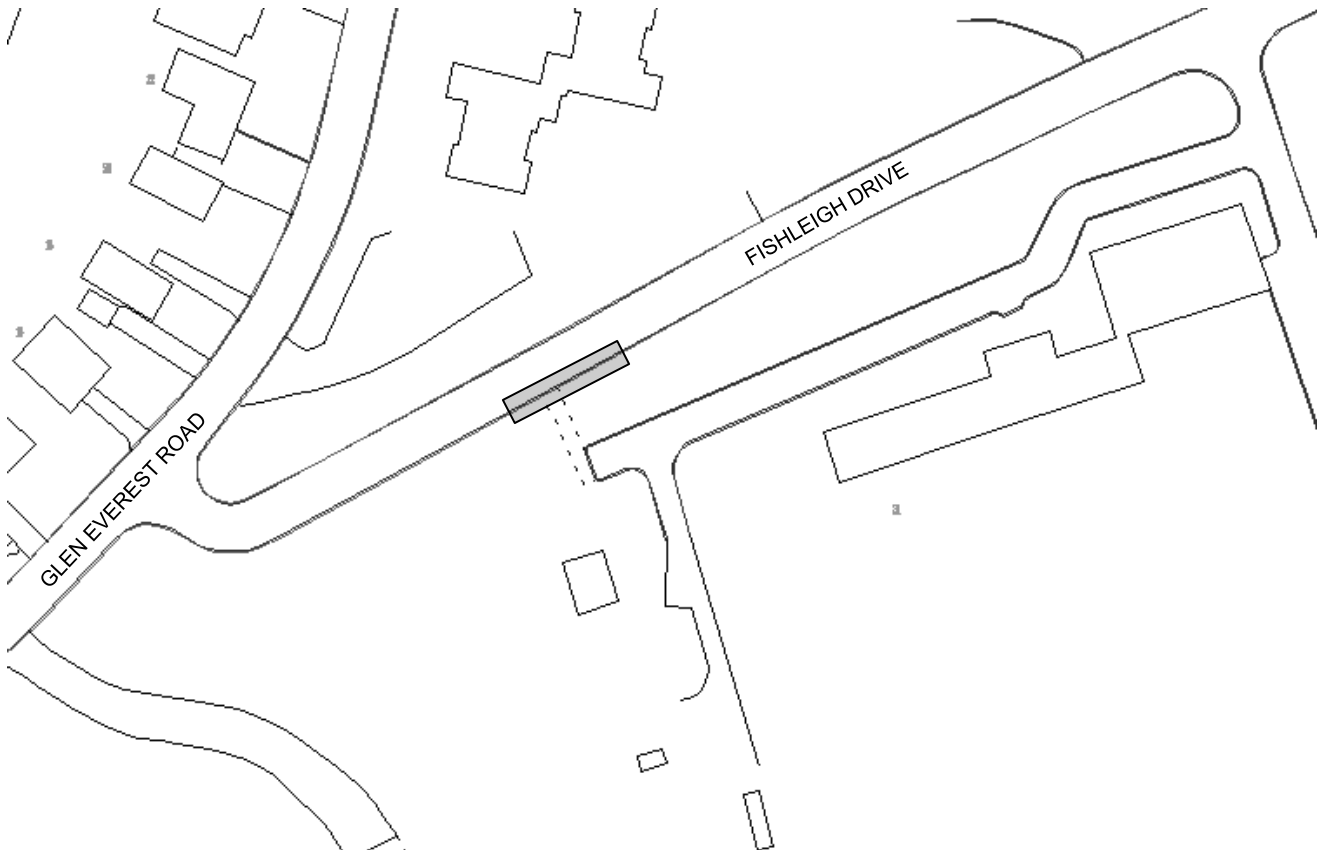

AREA MAP

LOCATION MAP

LEGEND

 PARKING REGULATIONS

TRANSPORTATION SERVICES

TRAFFIC SERVICES
Scarborough District

SCALE:	NTS
DATE:	10/11/15
DRAFTING:	WARD 36

**NO PARKING ZONE
FISBLEIGH DRIVE**