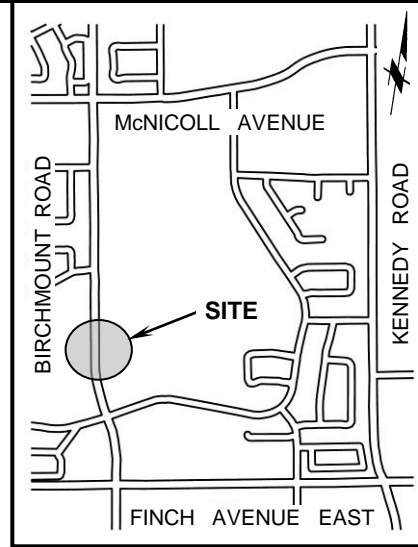

STALEY TERRACE

BROOKMILL BOULEVARD

THE SCARBOROUGH HOSPITAL BIRCHMOUNT CAMPUS (3030 Birchmount Road)

Pedestrian Refuge Island to be removed

LOCATION MAP

KEY MAP

LEGEND

EXISTING STOP SIGN

EXISTING TRAFFIC CONTROL SIGNALS

PROPOSED TRAFFIC CONTROL SIGNALS

TRANSPORTATION SERVICES

TRAFFIC OPERATIONS  
Scarborough District

SCALE:	N.T.S.
DATE:	FEB., 2016
DRAFTING:	O.K.

**TRAFFIC CONTROL SIGNALS  
3030 BIRCHMOUNT ROAD**