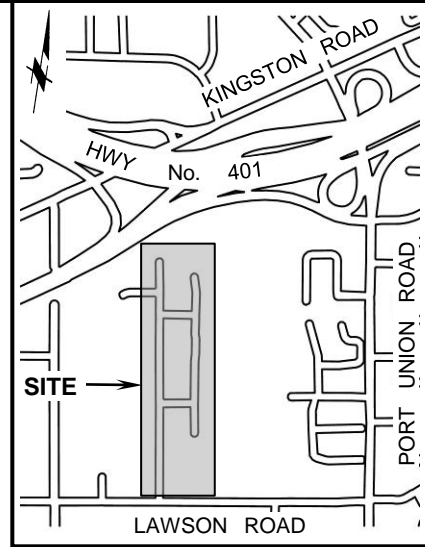

LOCATION MAP

KEY MAP

LEGEND

EXISTING STOP SIGN

TRANSPORTATION SERVICES

TRAFFIC OPERATIONS
Scarborough District

SCALE:	N.T.S.
DATE:	APRIL, 2016
DRAFTING:	O.K.

**COMPULSORY STOP CONTROL
KARINA ROAD AT BRUMWELL STREET**

FILE NUMBER: D16-7517348	
ATTACHMENT 1	WARD 44