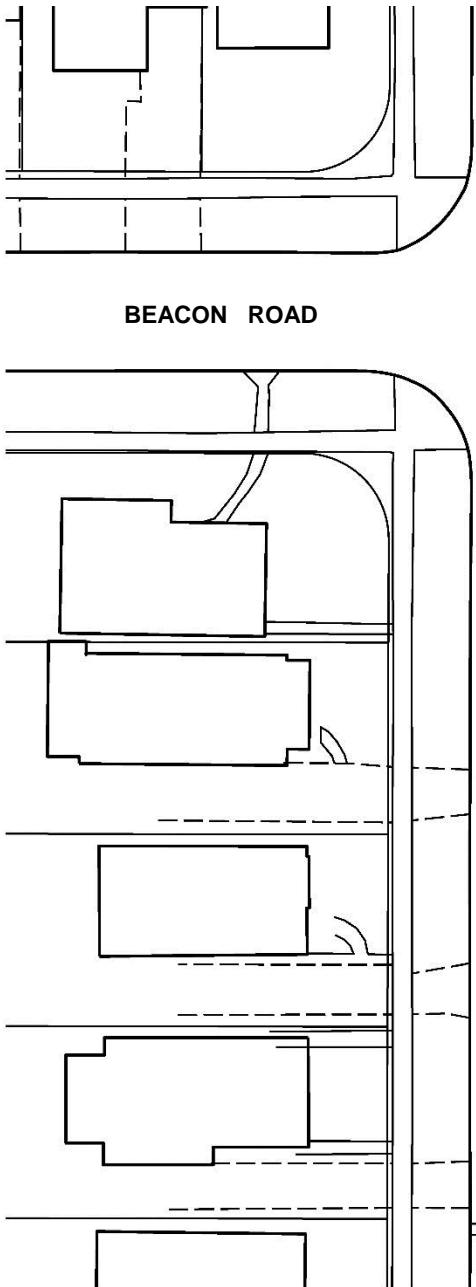

LEGEND

ACCESSIBLE PARKING
PERMIT HOLDERS ONLY

KEY MAP

VAUXHALL DRIVE

12.0m

LOCATION MAP

TRANSPORTATION SERVICES

TRAFFIC OPERATIONS
Scarborough District

SCALE:	N.T.S.
DATE:	MAY, 2016
DRAFTING:	O.K.

**ACCESSIBLE PARKING ZONE
VAUXHALL DRIVE**

FILE NUMBER: D16-7548128	
ATTACHMENT 1	WARD 37