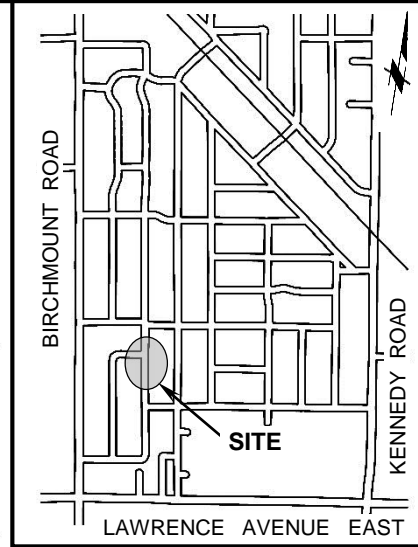

LEGEND

ACCESSIBLE PARKING
PERMIT HOLDERS ONLY

KEY MAP

VAUXHALL DRIVE

12.0m

LOCATION MAP

TRANSPORTATION SERVICES

TRAFFIC OPERATIONS
Scarborough District

SCALE:	N.T.S.
DATE:	MAY, 2016
DRAFTING:	O.K.

**ACCESSIBLE PARKING ZONE
VAUXHALL DRIVE**

FILE NUMBER: D16-7548128	
ATTACHMENT 1	WARD 37