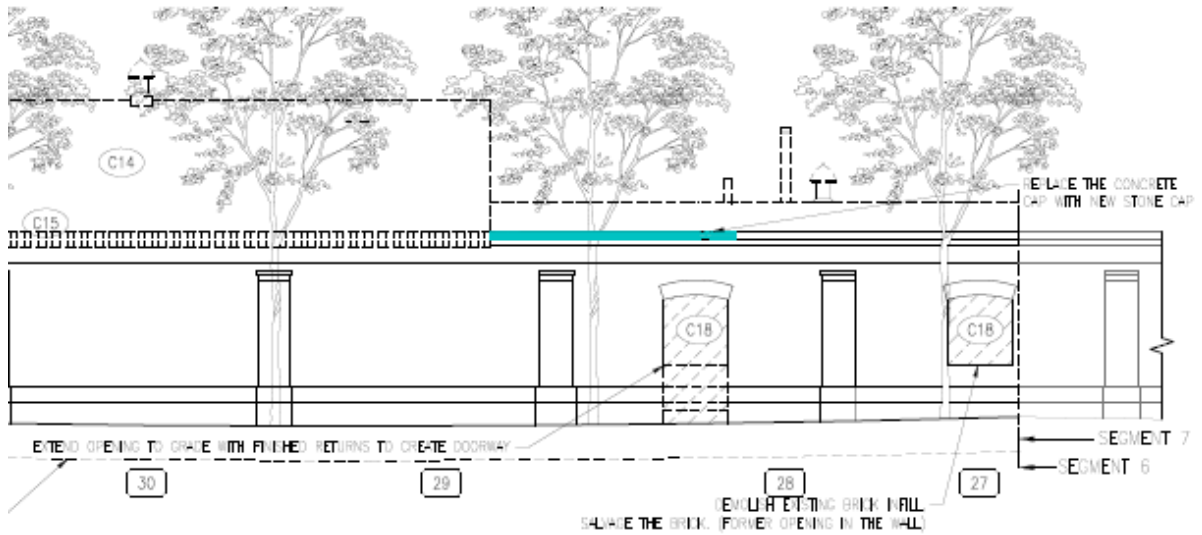

SOUTH WALL DRAWING – 1001 QUEEN STREET WEST

Re-opening & lowering window in Bay 28 and re-opening window in Bay 27