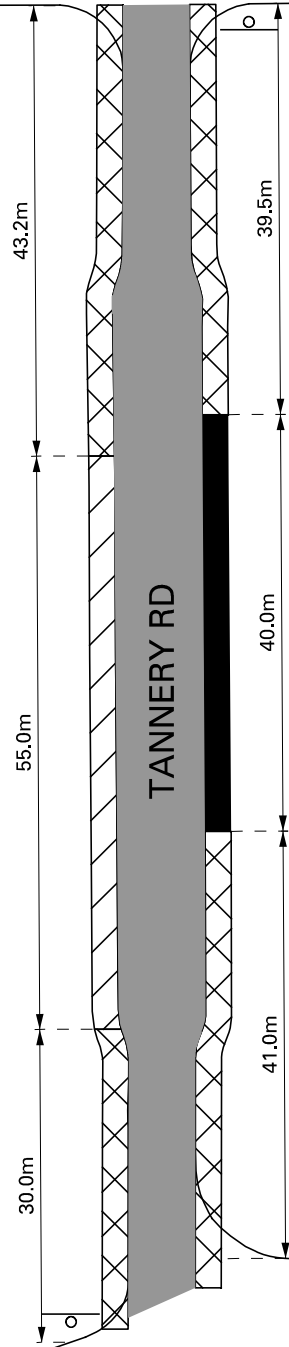

FRONT ST E

LEGEND

-  PROPOSED 30 km/h SPEED LIMIT
-  PROPOSED NO PARKING ANYTIME
-  PROPOSED NO STOPPING ANYTIME
-  PROPOSED PAY & DISPLAY PARKING,
8:00 AM - 9:00 PM, MON TO SAT &
1:00 PM TO 9:00 PM, SUN.
-  PROPOSED STOP SIGN

MILL ST

NOTE:

INFORMATION ON THIS PLAN IS BASED ON OFFICE RECORDS AND IS SUBJECT TO FIELD VERIFICATION. ALL DIMENSIONS ARE APPROXIMATE.

**WEST DON LANDS
TANNERY RD: FRONT ST E TO MILL ST
PROPOSED TRAFFIC & PARKING REGULATIONS**