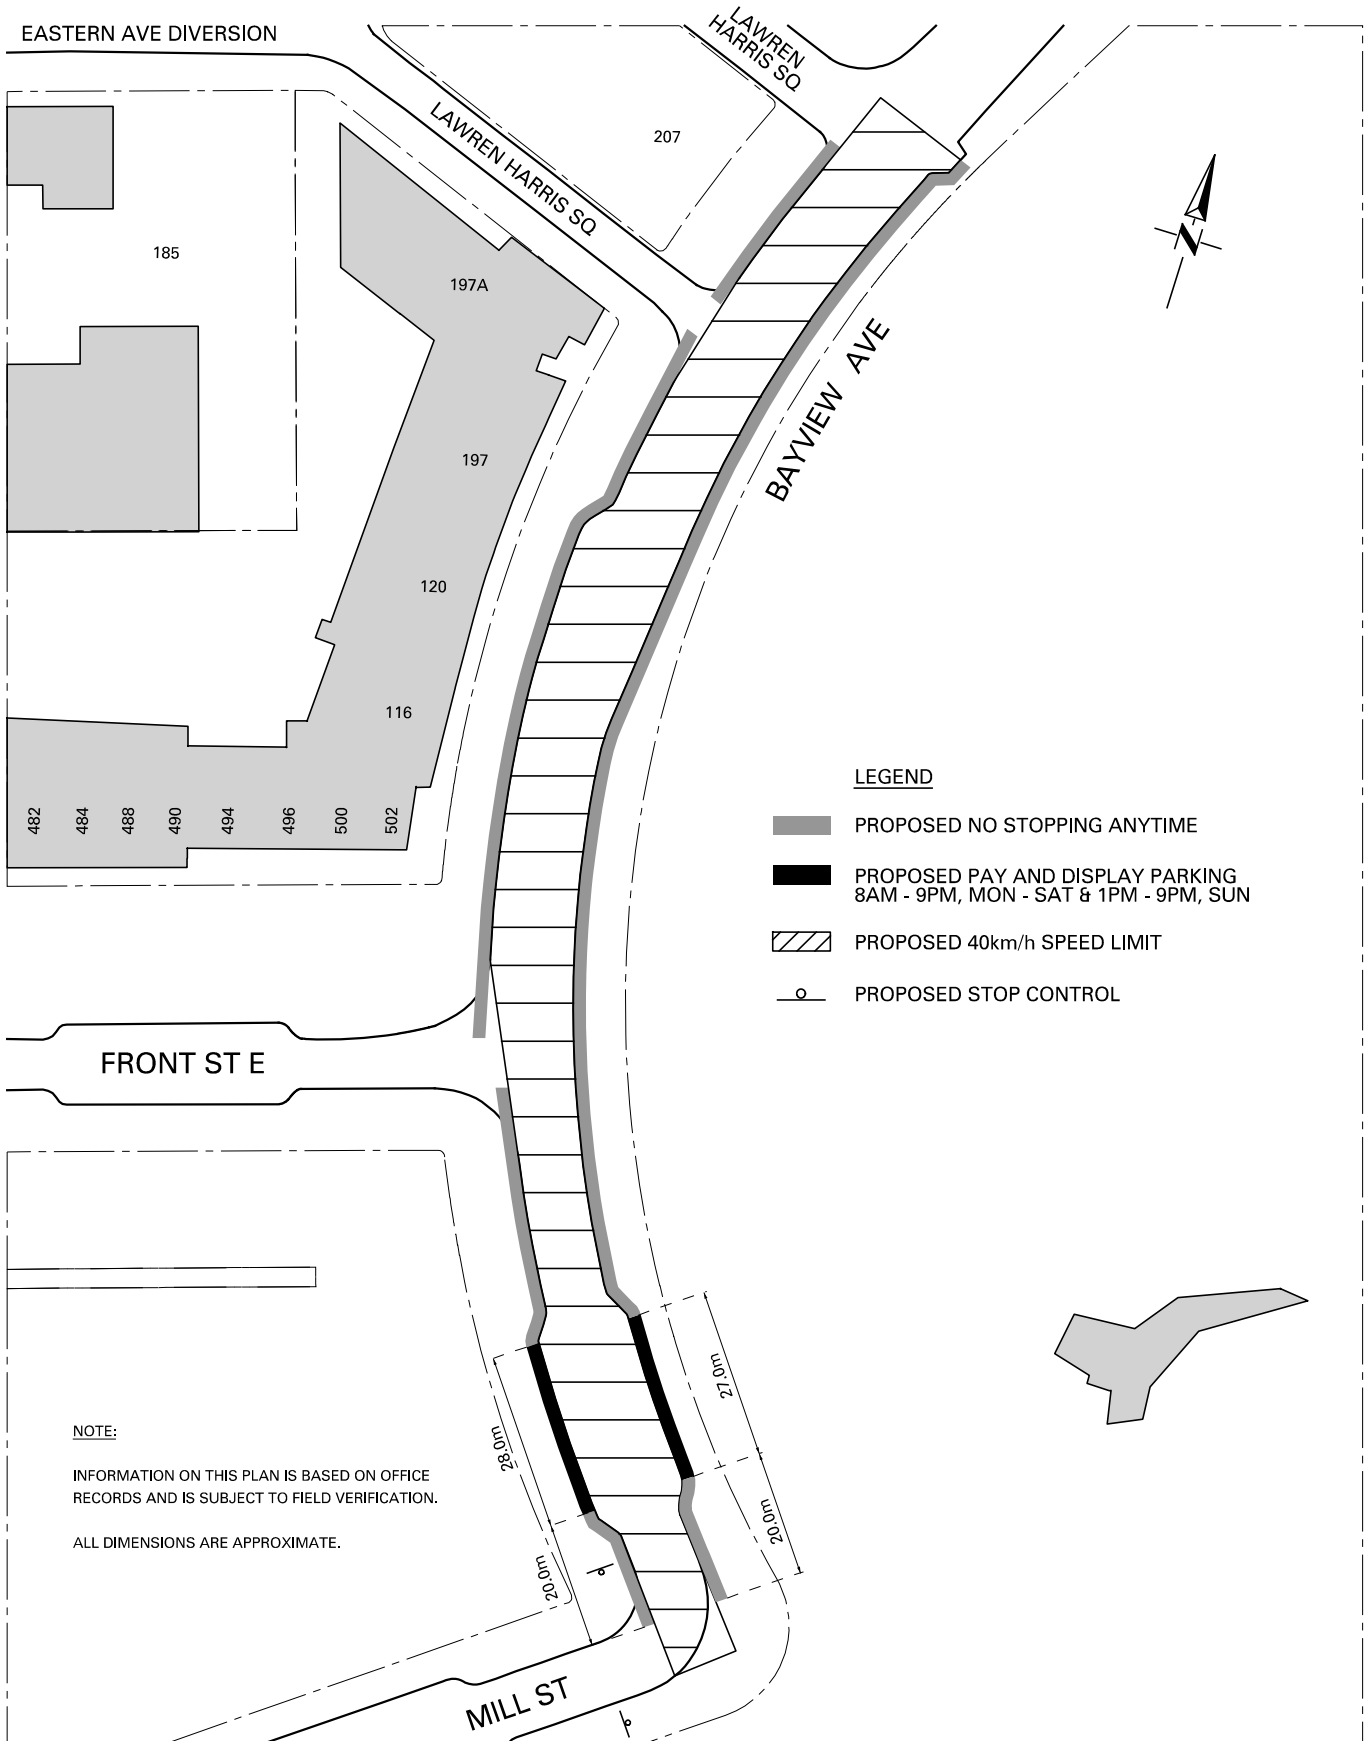

EASTERN AVE DIVERSION

**LEGEND**

- PROPOSED NO STOPPING ANYTIME
- PROPOSED PAY AND DISPLAY PARKING  
8AM - 9PM, MON - SAT & 1PM - 9PM, SUN
- PROPOSED 40km/h SPEED LIMIT
- PROPOSED STOP CONTROL

**NOTE:**  
 INFORMATION ON THIS PLAN IS BASED ON OFFICE RECORDS AND IS SUBJECT TO FIELD VERIFICATION.  
 ALL DIMENSIONS ARE APPROXIMATE.

# WEST DON LANDS: PROPOSED TRAFFIC AND PARKING REGULATIONS