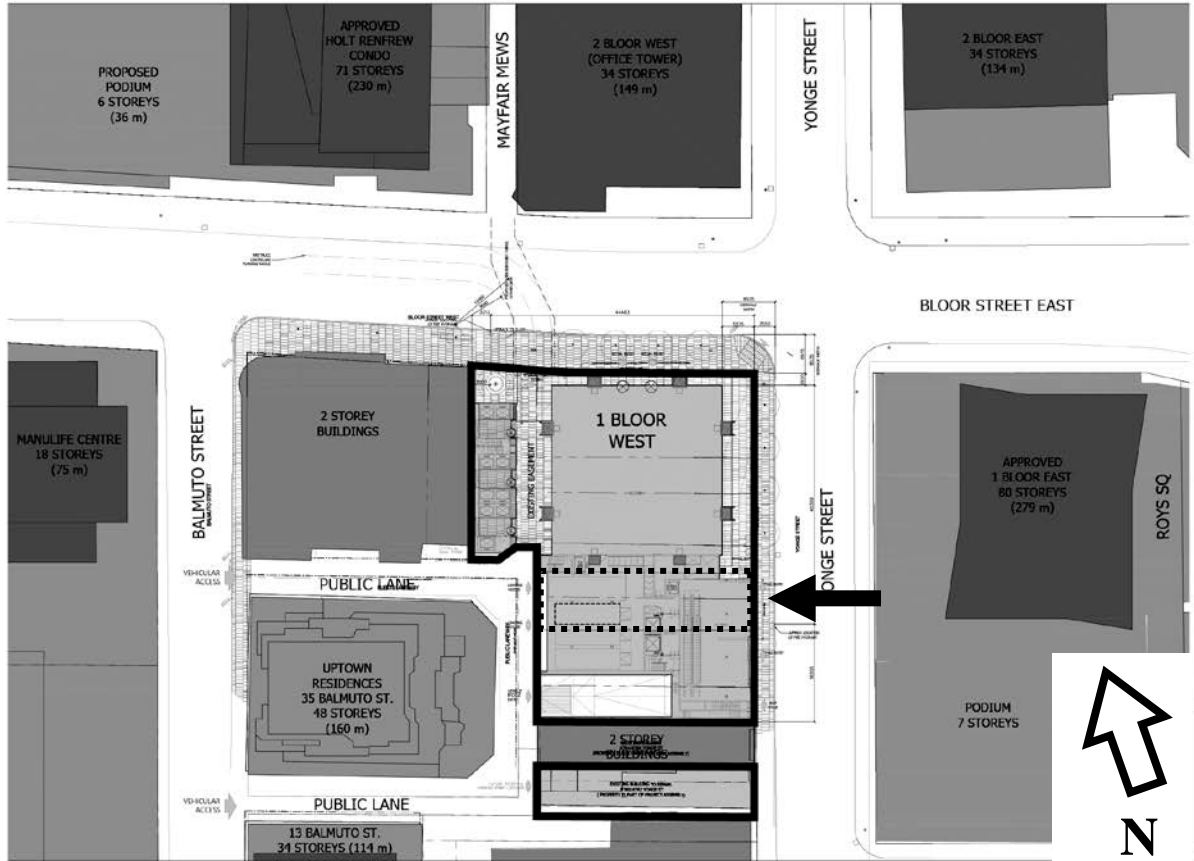

PROPOSED SITE PLAN  
1-11 Bloor Street West and 768-784 & 760-762 Yonge Street

ATTACHMENT NO. 1

The arrow marks the location of the William Luke Buildings at 774-776 Yonge Street.  
This location map is for information purposes only;  
The exact boundaries of the property are not shown.