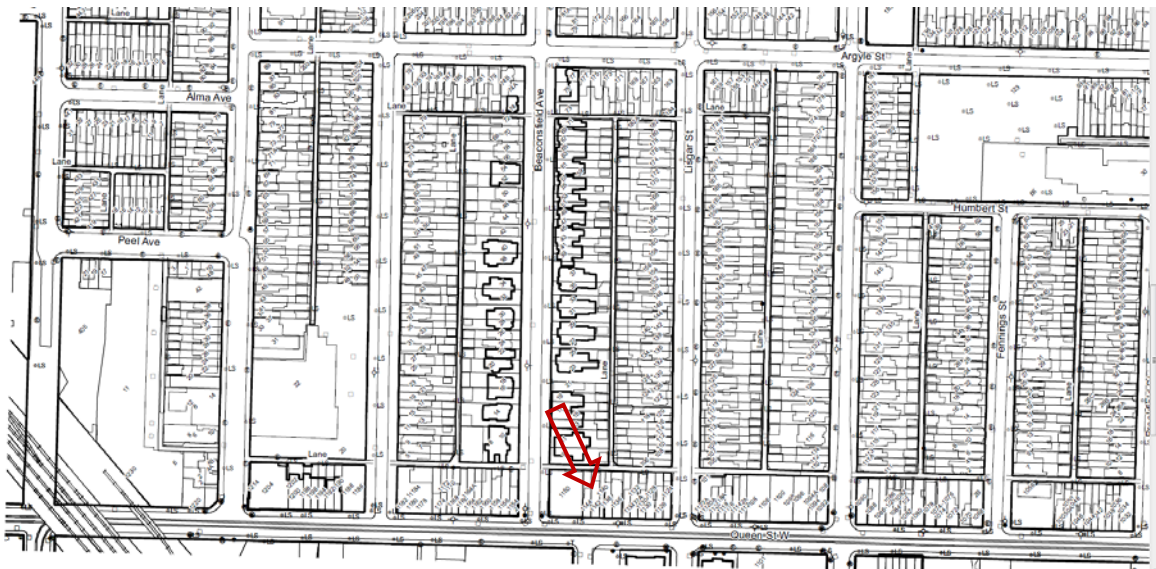

LOCATION MAP:  
1142, 1144 QUEEN STREET WEST

ATTACHMENT NO. 1

Context Map: Queen Street West between Dufferin Street and Ossington Avenue

Site Map

These maps are for information purposes only and are oriented with North at the top. The exact boundaries of the property are not shown

The **arrows** mark the locations of 1142, 1144 Queen Street West, on the block between Beaconsfield Avenue to the west and Lisgar Street to the east.