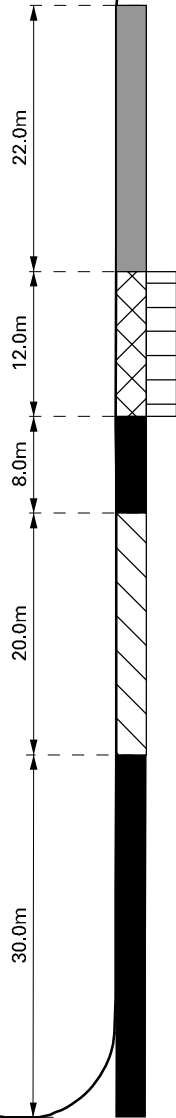

SPADINA

CRESCENT

SPADINA AVE

COLLEGE ST

COLLEGE ST

LEGEND

-  NO PARKING ANYTIME
-  NO STOPPING ANYTIME
-  TAXICAB STAND, ANYTIME EXCEPT 7:30AM - 9:30AM AND 3:30PM - 5:30PM, MON - FRI
-  PAY AND DISPLAY PARKING, 9:30AM - 9:00PM, MON - FRI, 8:00AM - 9:00PM SAT AND 1:00PM - 9:00PM SUN
-  15 MINUTE MAXIMUM PARKING & PASSENGER LOADING ZONE, 7:30AM - 9:30AM AND 3:30PM - 5:30PM, MON - FRI,

NOTE:

1. ALL DIMENSIONS ARE APPROXIMATE.
2. INFORMATION ON THIS PLAN IS BASED ON OFFICE RECORDS AND IS SUBJECT TO FIELD VERIFICATION.

SPADINA AVE: SPADINA CRES - COLLEGE ST EXISTING PARKING REGULATIONS