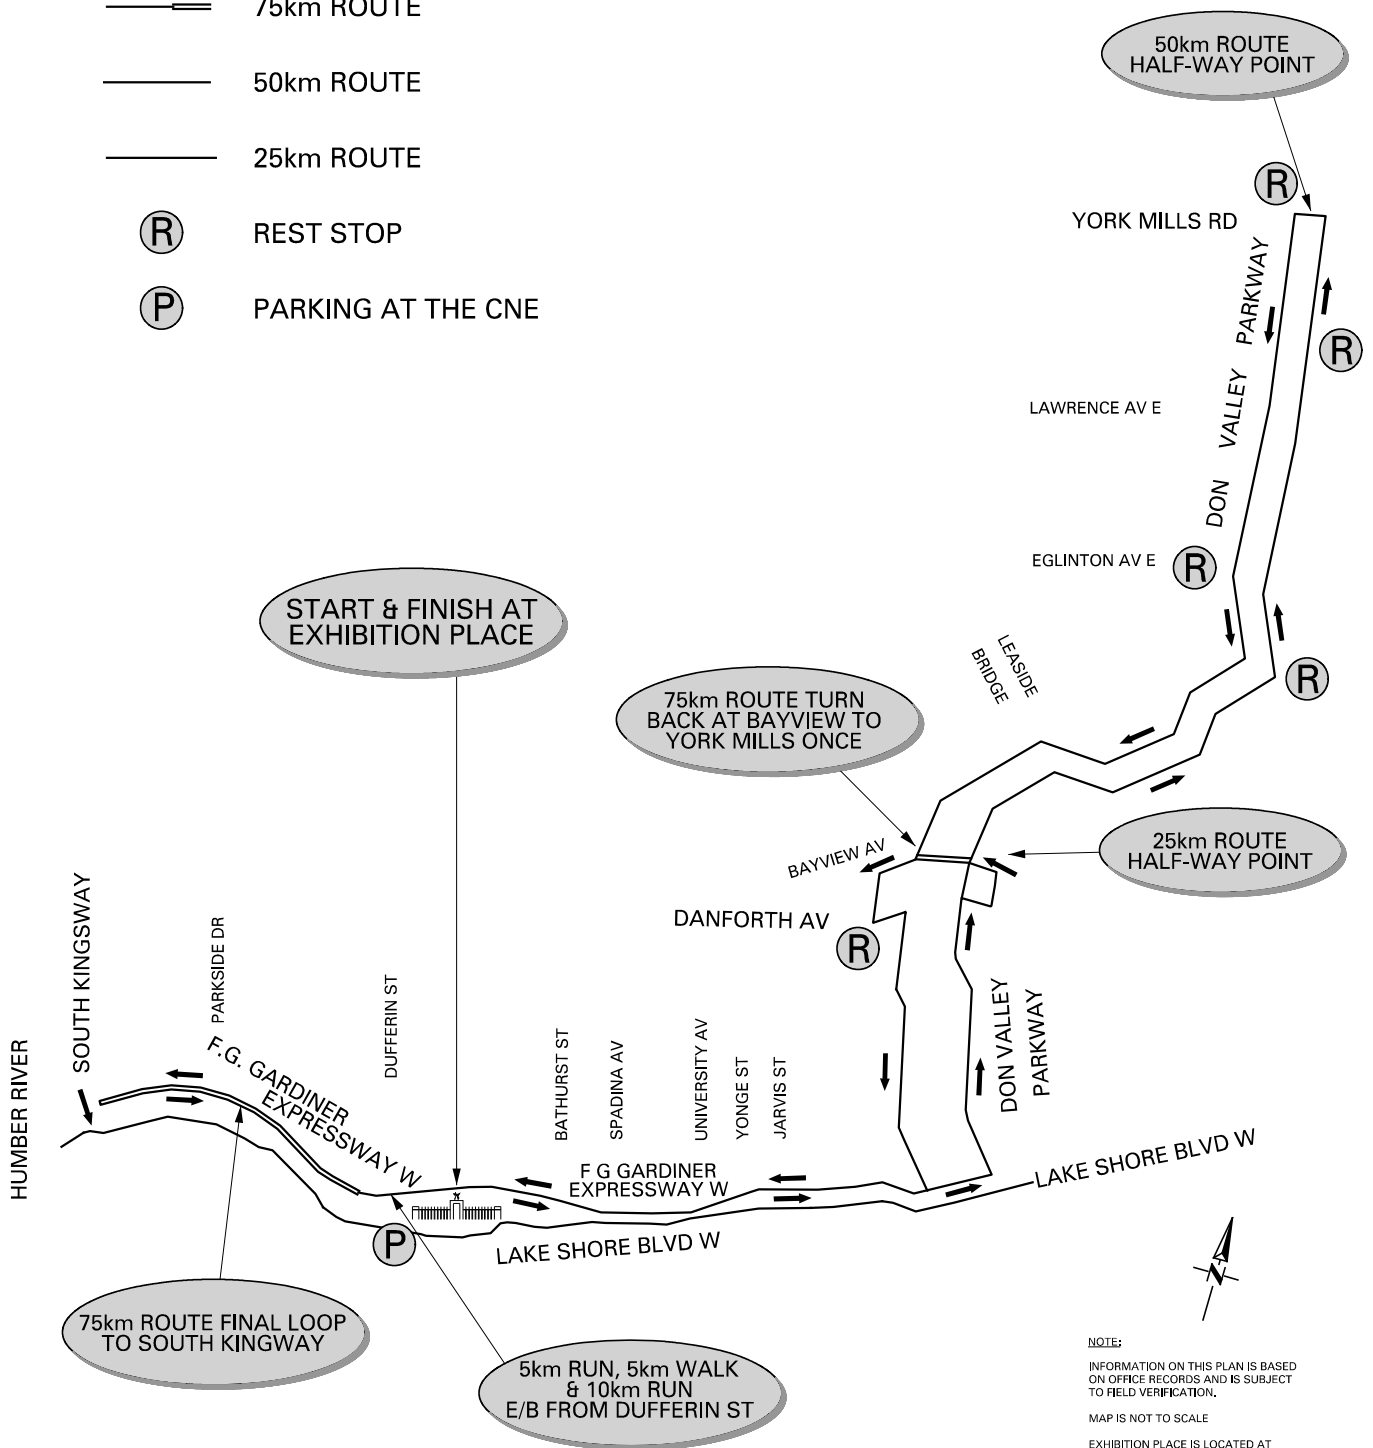

MAP LEGEND

-  75km ROUTE
-  50km ROUTE
-  25km ROUTE
-  REST STOP
-  PARKING AT THE CNE

2017 AND 2018 RIDE FOR HEART ROUTE MAP