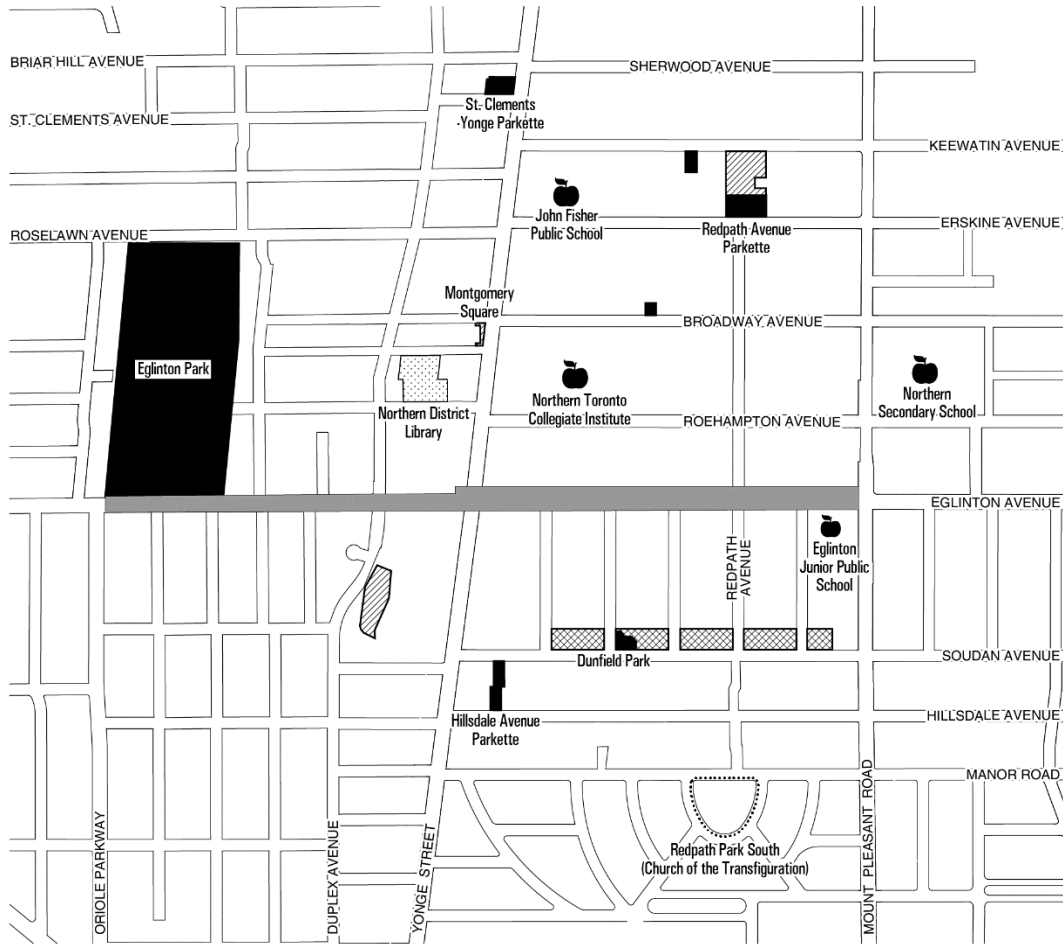

APPENDICIES

Appendix "A" - Revised Map 21-4

Not to Scale 

Yonge-Eglinton Secondary Plan

MAP 21-4 Parks & Open Space Network Plan for the Midtown Character Area

March 2018

Appendix "B" - Revised Map 21-5

Not to Scale 

Yonge-Eglinton Secondary Plan

MAP 21-5 Pedestrian Network Plan for the Midtown Character Area

-  Park Street Loop
-  Proposed Street Realignment
-  Existing Mid Block Connections
-  Conceptual Future Mid Block Connections
-  Conceptual New Street
-  Existing Subway & Future Eglinton Crosstown Station
-  Future Eglinton Crosstown Station
-  Existing Street