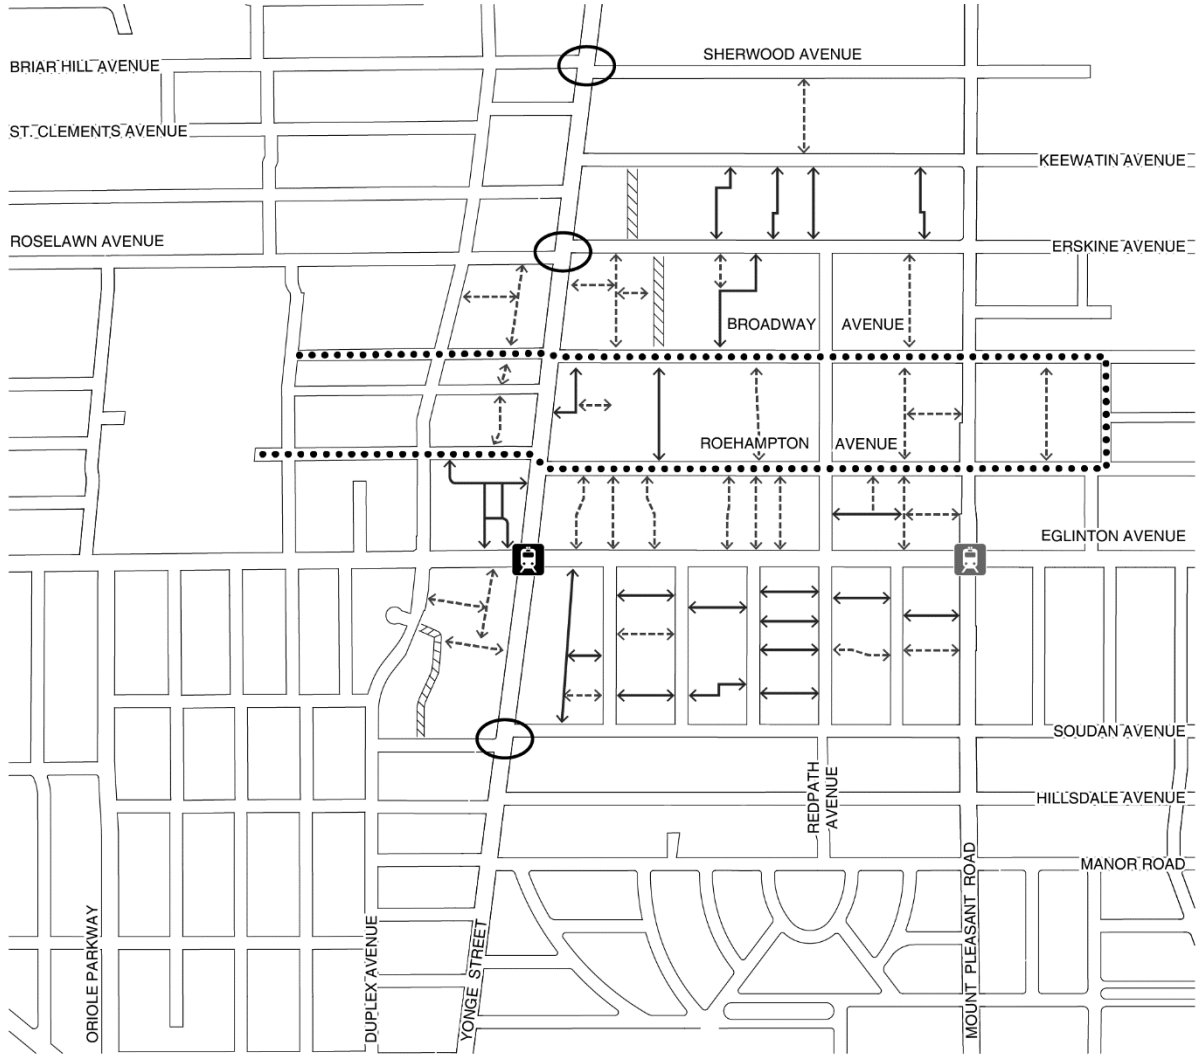

APPENDICIES

Appendix "A" - Revised Map 21-4

Not to Scale 

Yonge-Eglinton Secondary Plan

MAP 21-4 Parks & Open Space Network Plan for the Midtown Character Area

March 2018

Appendix "B" - Revised Map 21-5

Not to Scale 

Yonge-Eglinton Secondary Plan

MAP 21-5 Pedestrian Network Plan for the Midtown Character Area

-  Park Street Loop
-  Proposed Street Realignment
-  Existing Mid Block Connections
-  Conceptual Future Mid Block Connections
-  Conceptual New Street
-  Existing Subway & Future Eglinton Crosstown Station
-  Future Eglinton Crosstown Station
-  Existing Street