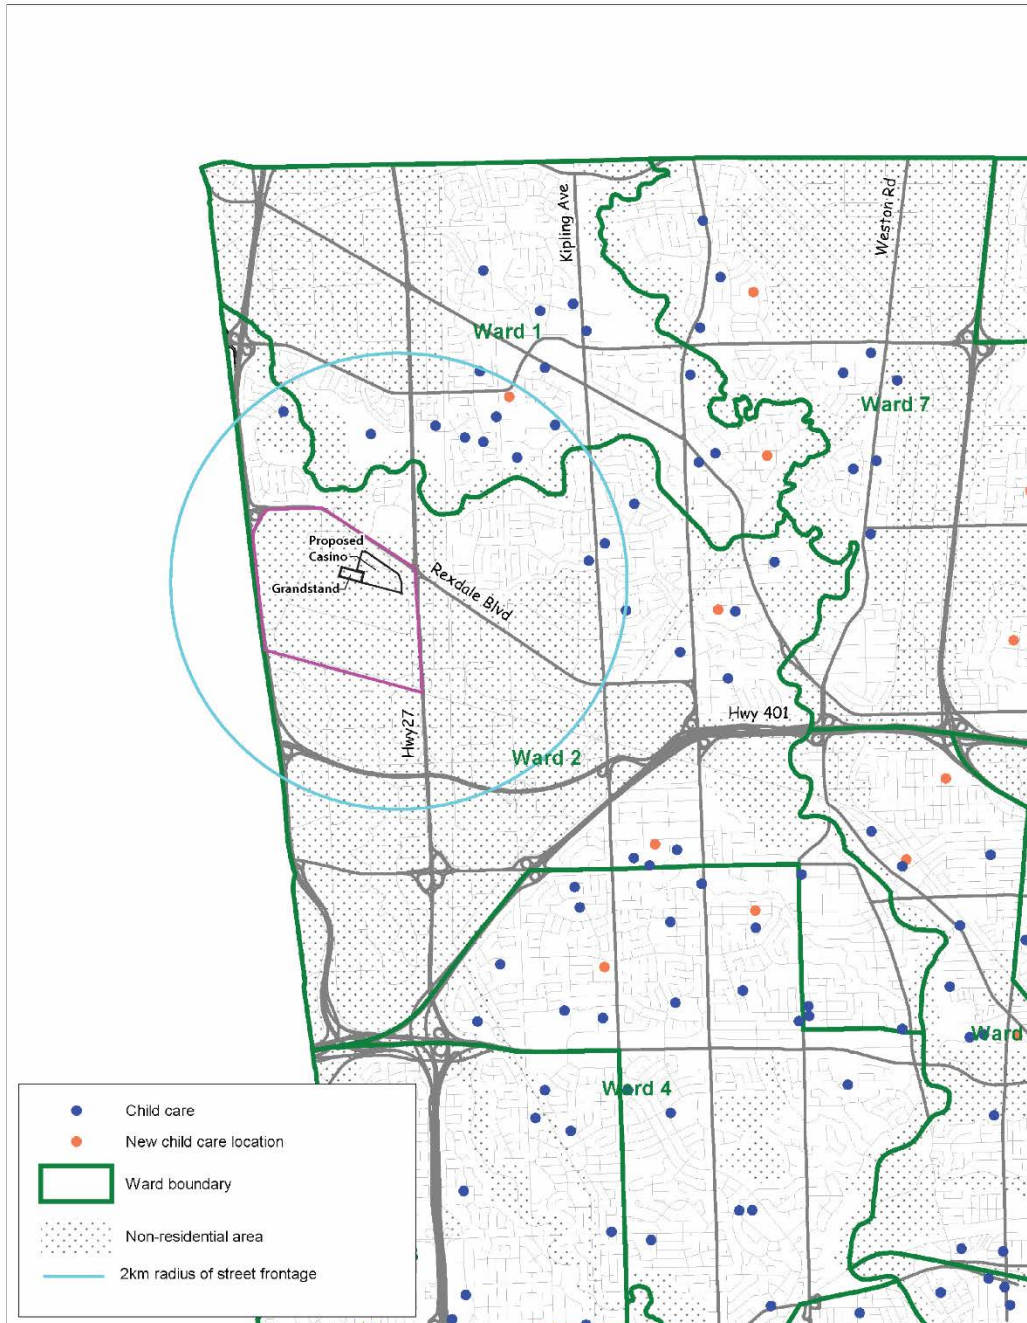

CHILD CARE IN CLOSE PROXIMITY TO THE CASINO WOODBINE SITE

Woodbine Casino Site showing Child Care within a 2 km radius and beyond

April 20, 2018