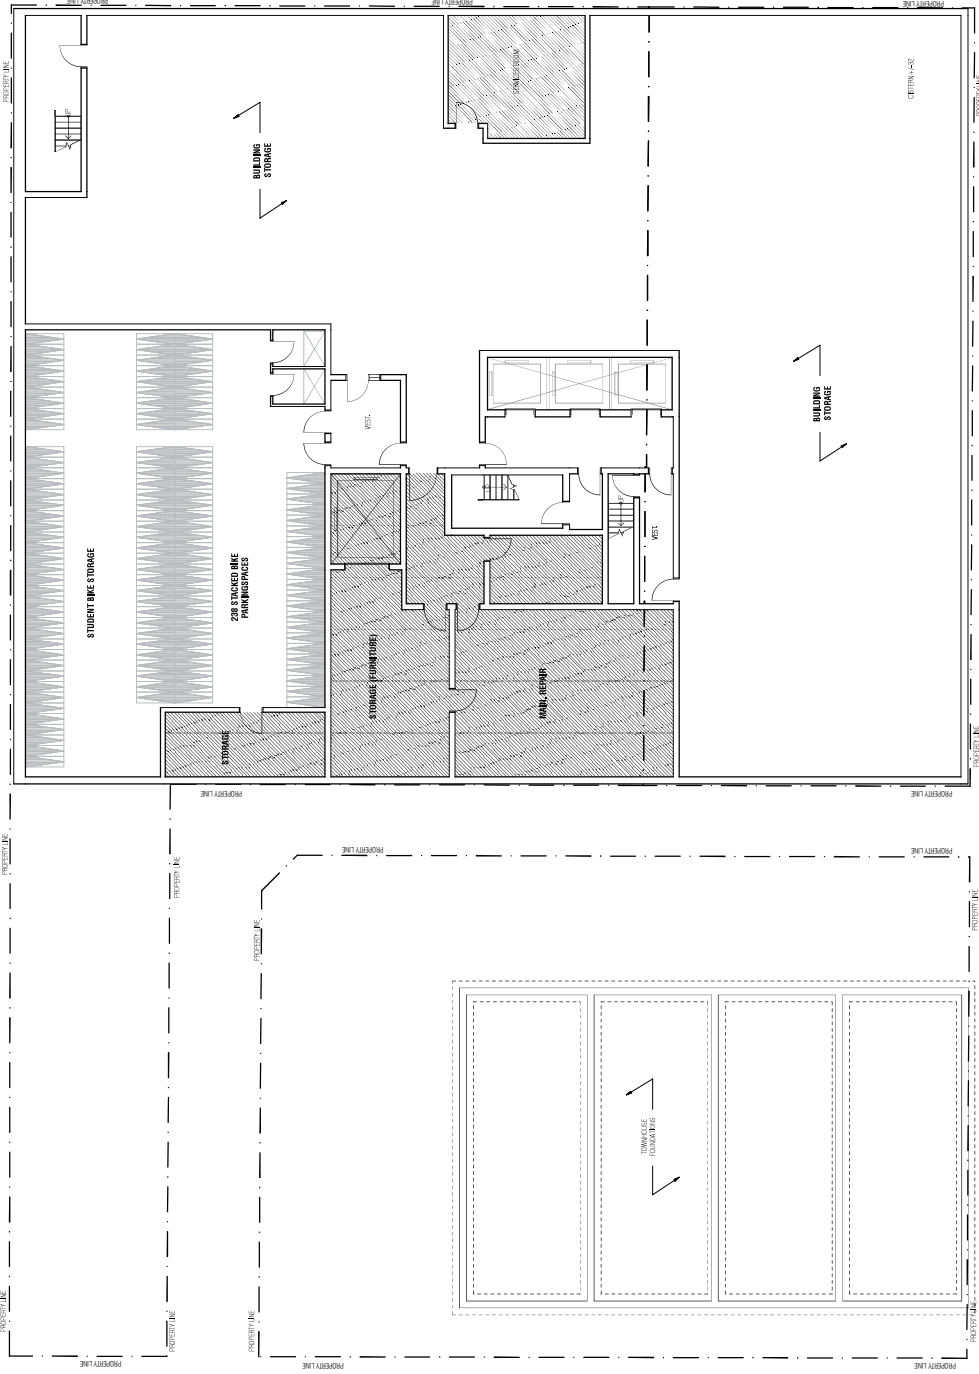

GREEN ROOF PLAN

JUNE 18, 2018

SUSSEX AVENUE

SPADINA SUSSEX
Student Residence

Diamond Schmitt Architects
University of Toronto
Daniels Corporation

- AMENITY
- RES. OFFICES
- TYP. RES. SUITE
- 4B RES. SUITE
- STUDY AREA
- RES. LIFE
- RES. DON SUITE
- TH UNITS
- TH LIVE / WORK UNIT
- RETAIL
- DINING BOH
- DINING HALL
- SERVICES