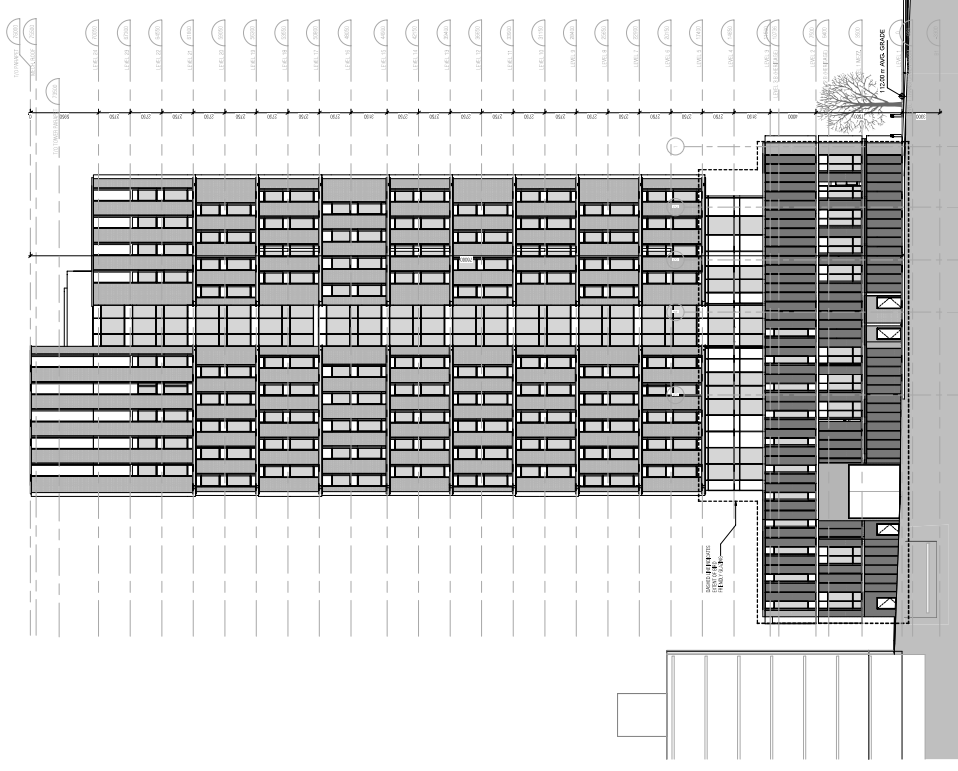

SPADINA SUSSEX
Student Residence

Diamond Schmitt Architects
University of Toronto
Daniels Corporation

North

**TOWER ELEVATIONS
[NORTH / WEST]**

JUNE 18, 2018

West

SPADINA SUSSEX
Student Residence

Diamond Schmitt Architects
University of Toronto
Daniels Corporation