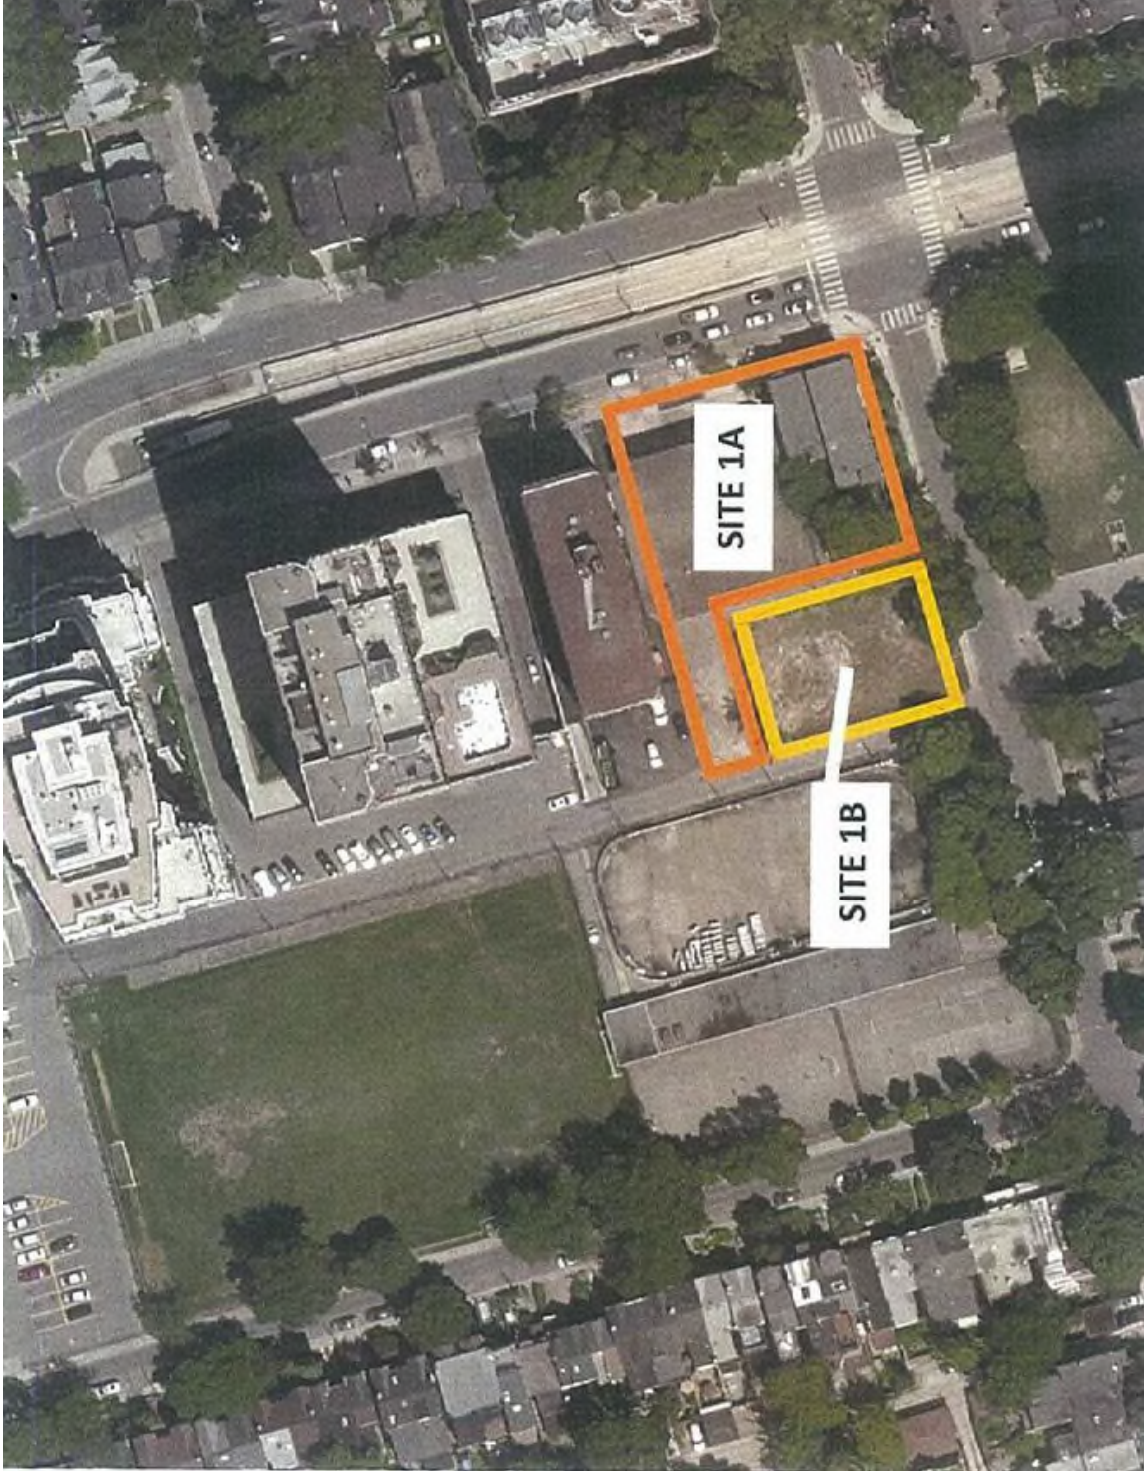

TOWER	
Height:	23 Storeys 70.05 m
	(+) 5 m Mech. Penthouse
GFA	17,879 sqm
GCA	20,251 sqm
Tower Bed Count:	511
Bed Type:	
Dorm	331
Suite	168
Don	10
Residence Life	2
Townhouse Bed Count:	19
Parking Spots	3