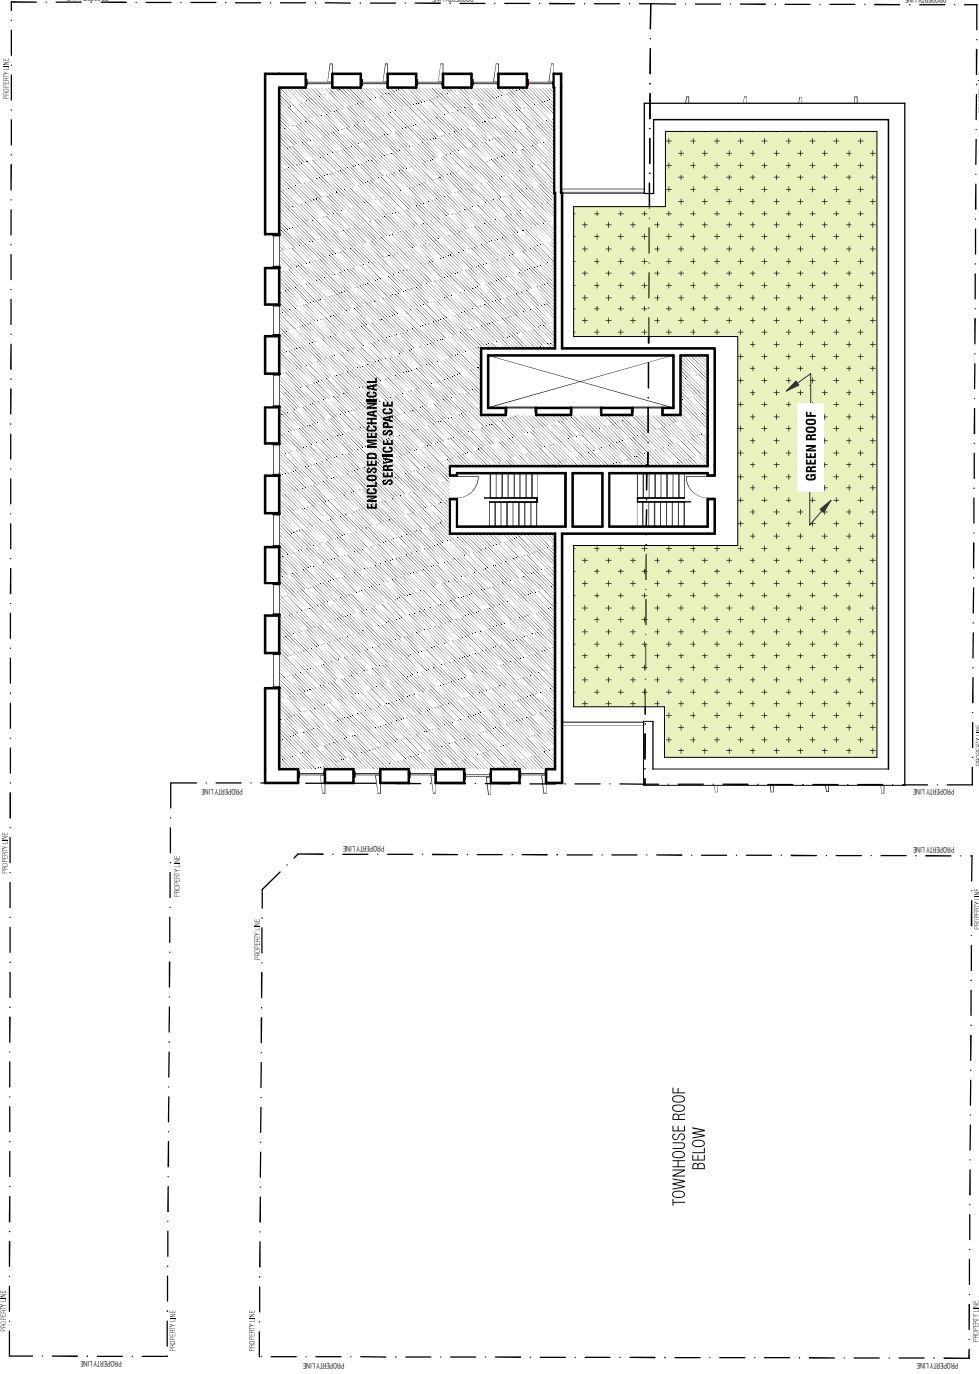

**LEVEL 6
PLAN**
[Typ. Tower B]

JUNE 18, 2018

SUSSEX AVENUE

SPADINA AVENUE

SPADINA SUSSEX
Student Residence

Diamond Schmitt Architects
University of Toronto
Daniels Corporation

- AMENITY
- RES. OFFICES
- TYP. RES. SUITE
- 4B RES. SUITE
- STUDY AREA
- RES. LIFE
- RES. DON SUITE
- TH UNITS
- TH LIVE / WORK UNIT
- RETAIL
- DINING BOH
- DINING HALL
- SERVICES