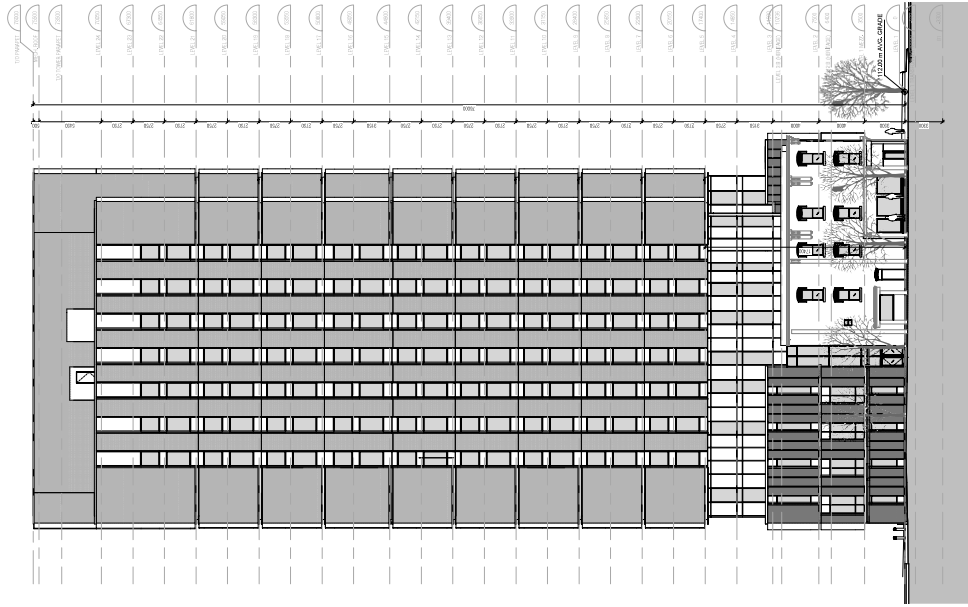

South

**TOWER ELEVATIONS
[SOUTH / EAST]**

JUNE 18, 2018