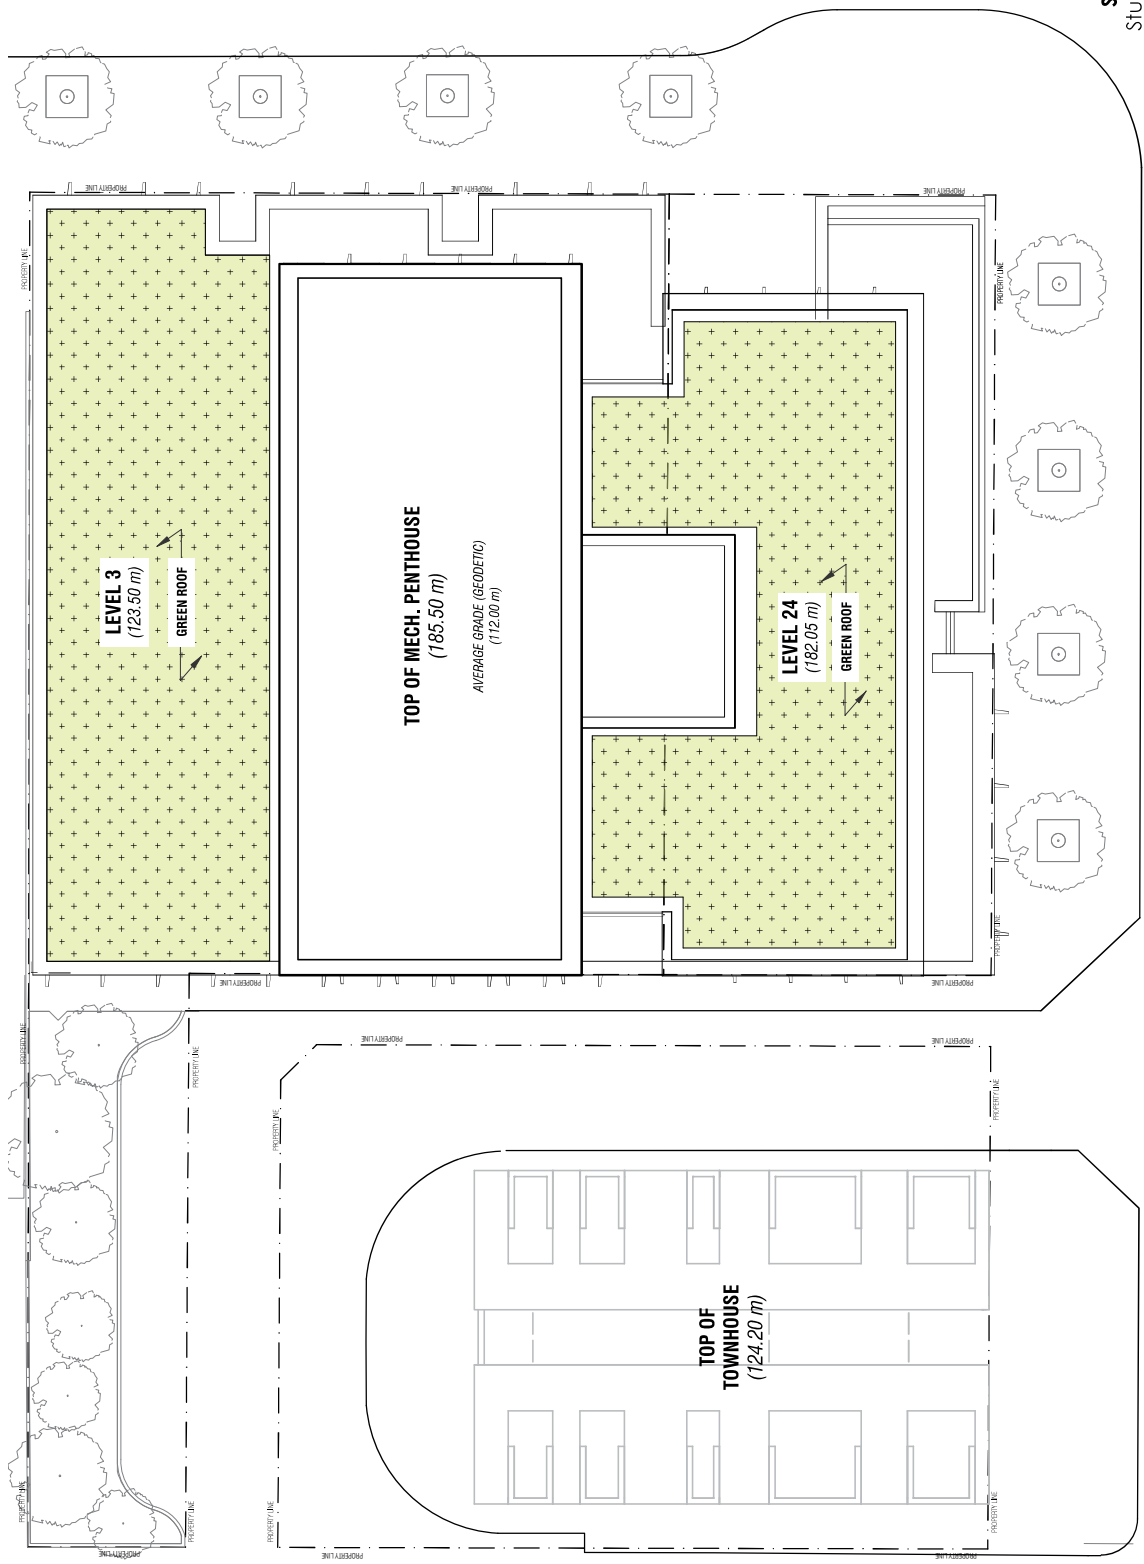

SPADINA AVENUE

PENTHOUSE PLAN

JUNE 18, 2018

SUSSEX AVENUE

SPADINA SUSSEX
Student Residence

Diamond Schmitt Architects
University of Toronto
Daniels Corporation

- AMENITY
- RES. OFFICES
- TYP. RES. SUITE
- 4B RES. SUITE
- STUDY AREA
- RES. LIFE
- RES. DON SUITE
- TH UNITS
- TH LIVE / WORK UNIT
- RETAIL
- DINING BOH
- DINING HALL
- SERVICES