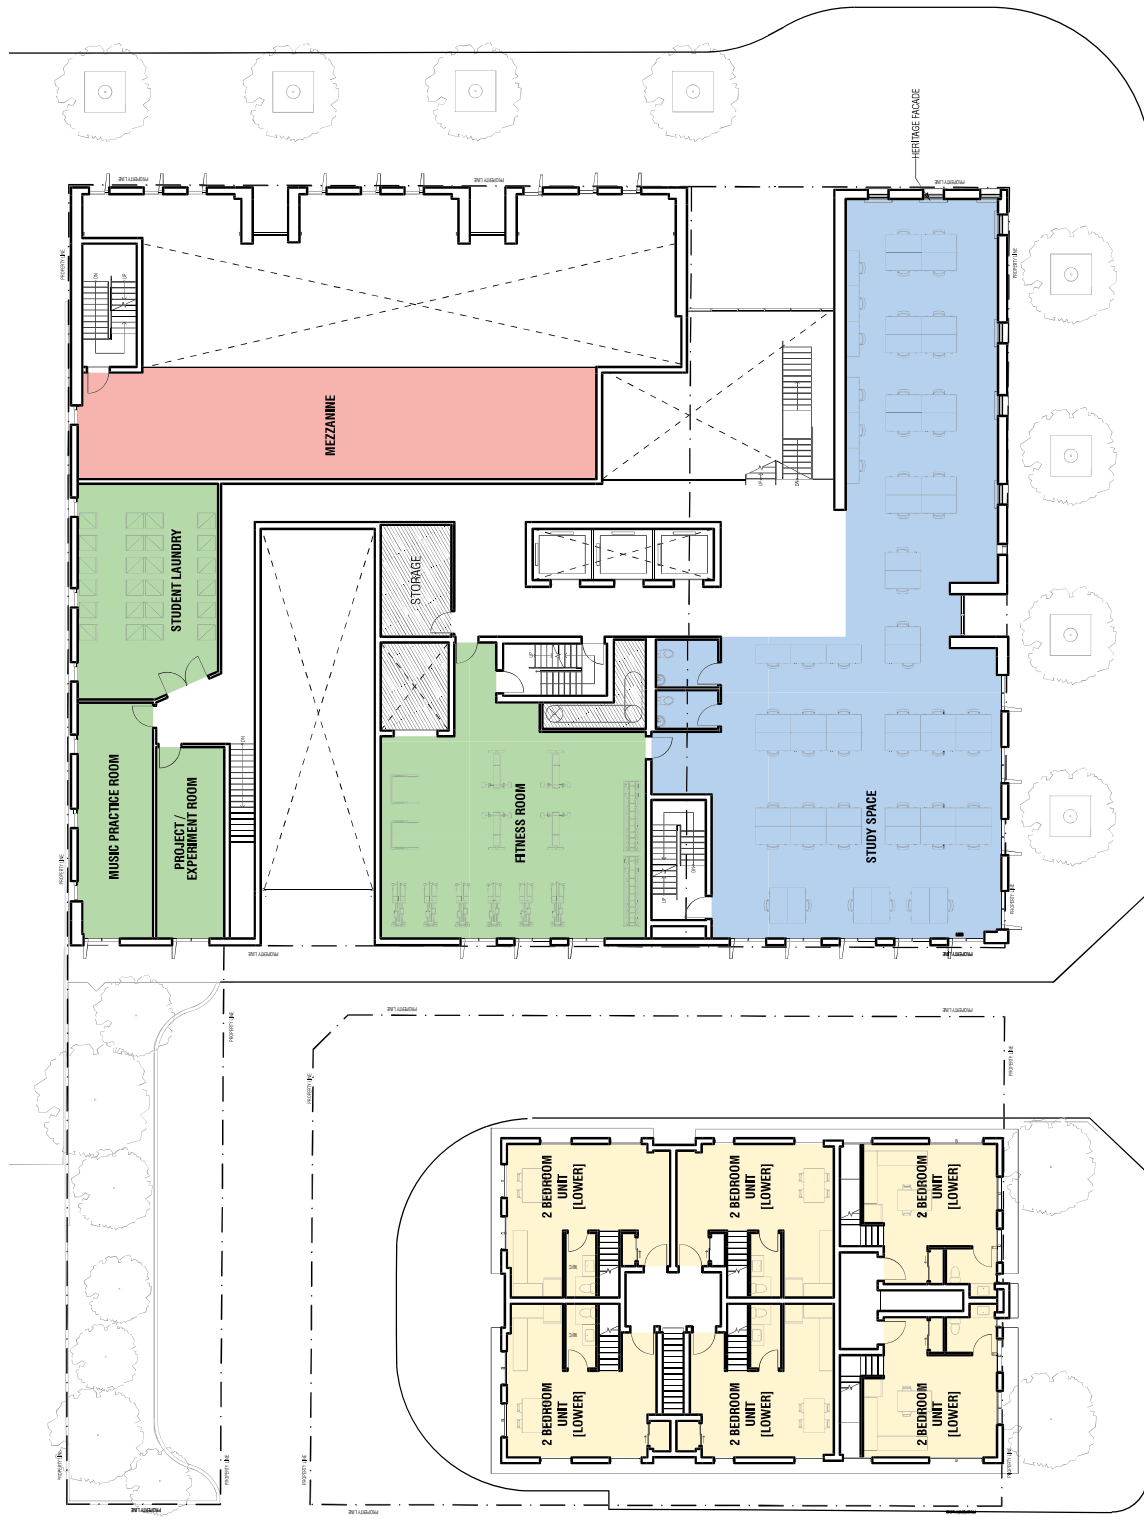

TOWER	
Height:	23 Storeys 70.05 m
	(+) 5 m Mech. Penthouse
GFA	17,879 sqm
GCA	20,251 sqm
Tower Bed Count:	511
Bed Type:	
Dorm	331
Suite	168
Don	10
Residence Life	2
Townhouse Bed Count:	19
Parking Spots	3

- AMENITY
- RES. OFFICES
- TYP. RES. SUITE
- 4B RES. SUITE
- STUDY AREA
- RES. LIFE
- RES. DON SUITE
- TH UNITS
- TH LIVE / WORK UNIT
- RETAIL
- DINING BOH
- DINING HALL
- SERVICES

**LEVEL 1
PLAN**

JUNE 18, 2018

- TH UNITS
- TH LIVE / WORK UNIT

- RETAIL
- DINING BOH
- DINING HALL

- SERVICES

MEZZANINE PLAN

JUNE 18, 2018

SUSSEX AVENUE

SPADINA SUSSEX
Student Residence

Diamond Schmitt Architects
University of Toronto
Daniels Corporation

- AMENITY
- RES. OFFICES
- TYP. RES. SUITE
- 4B RES. SUITE
- STUDY AREA
- RES. LIFE
- RES. DON SUITE

- TH UNITS
- TH LIVE / WORK UNIT

- RETAIL
- DINING BOH
- DINING HALL

- SERVICES

**LEVEL 2
PLAN**

JUNE 18, 2018