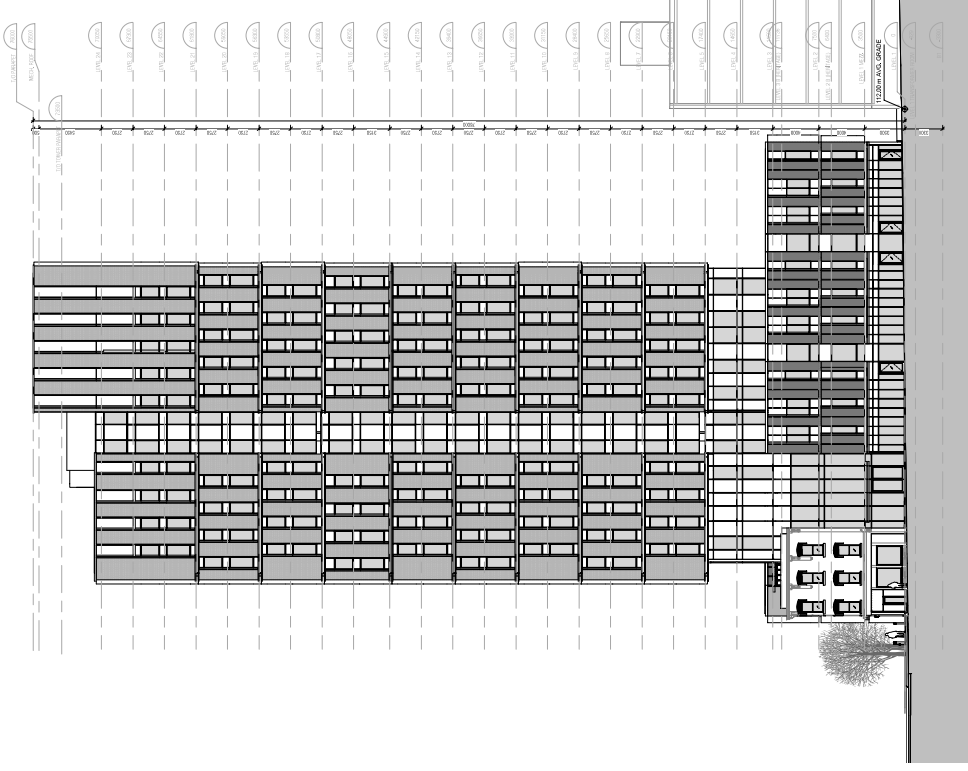

SPADINA SUSSEX
Student Residence

Diamond Schmitt Architects
University of Toronto
Daniels Corporation

BASEMENT PLAN

JUNE 18, 2018

South

**TOWER ELEVATIONS
[SOUTH / EAST]**

JUNE 18, 2018

East