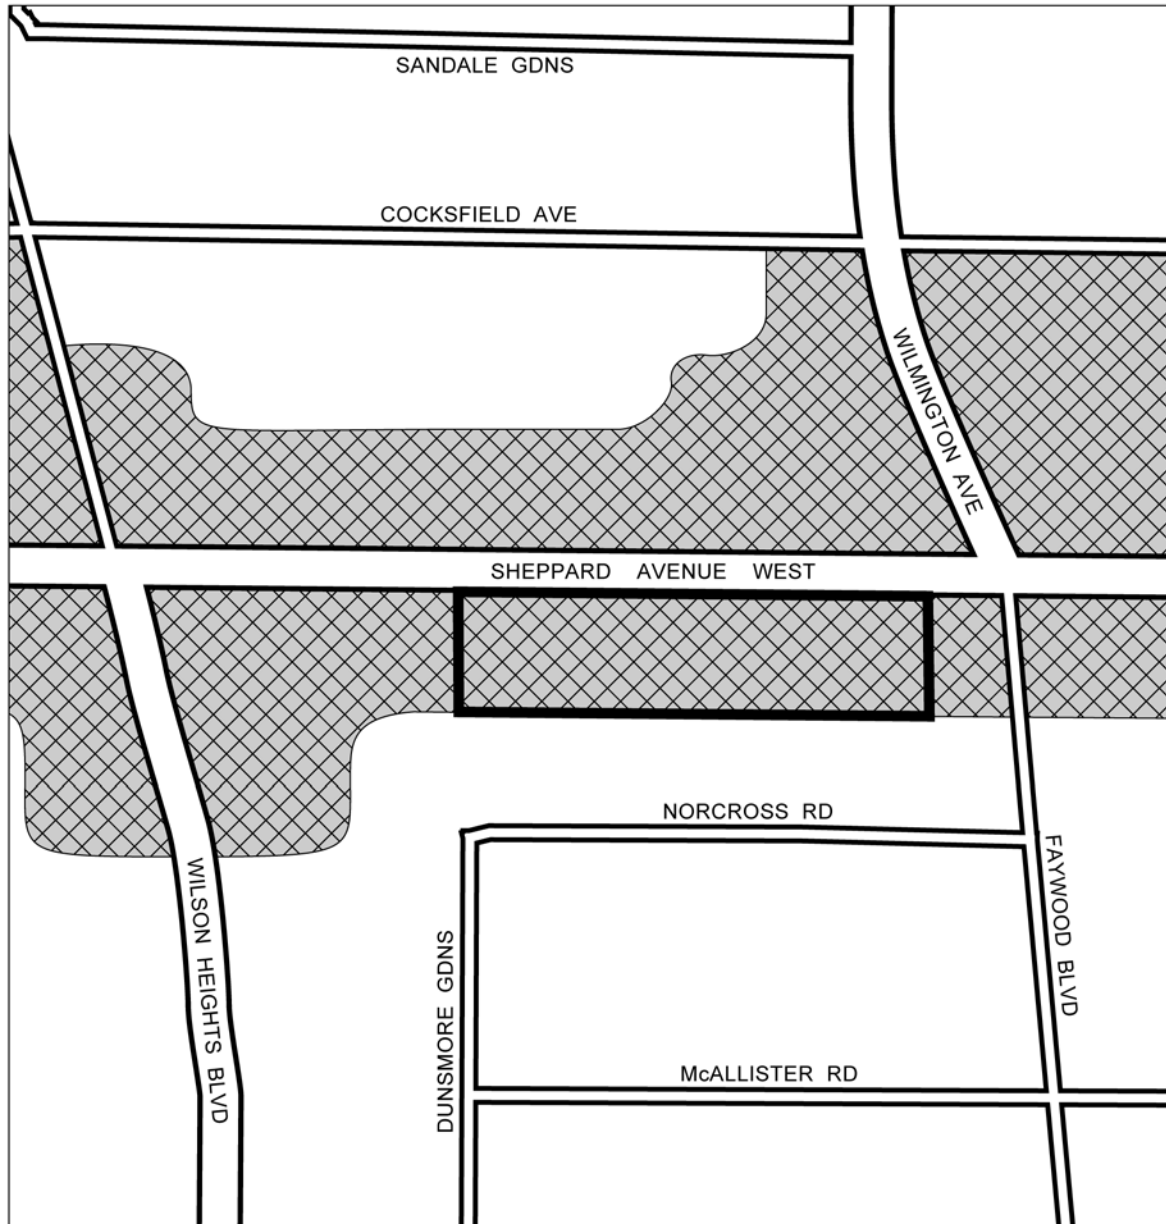

Public Attachment 3: Figure 3: Official Plan Land Use Map

 **TORONTO**  
Extract from Official Plan

847-871 Sheppard Avenue West

File # 16 262666 NNY 10 0Z

-  Site Location
-  Neighbourhoods
-  Mixed Use Areas