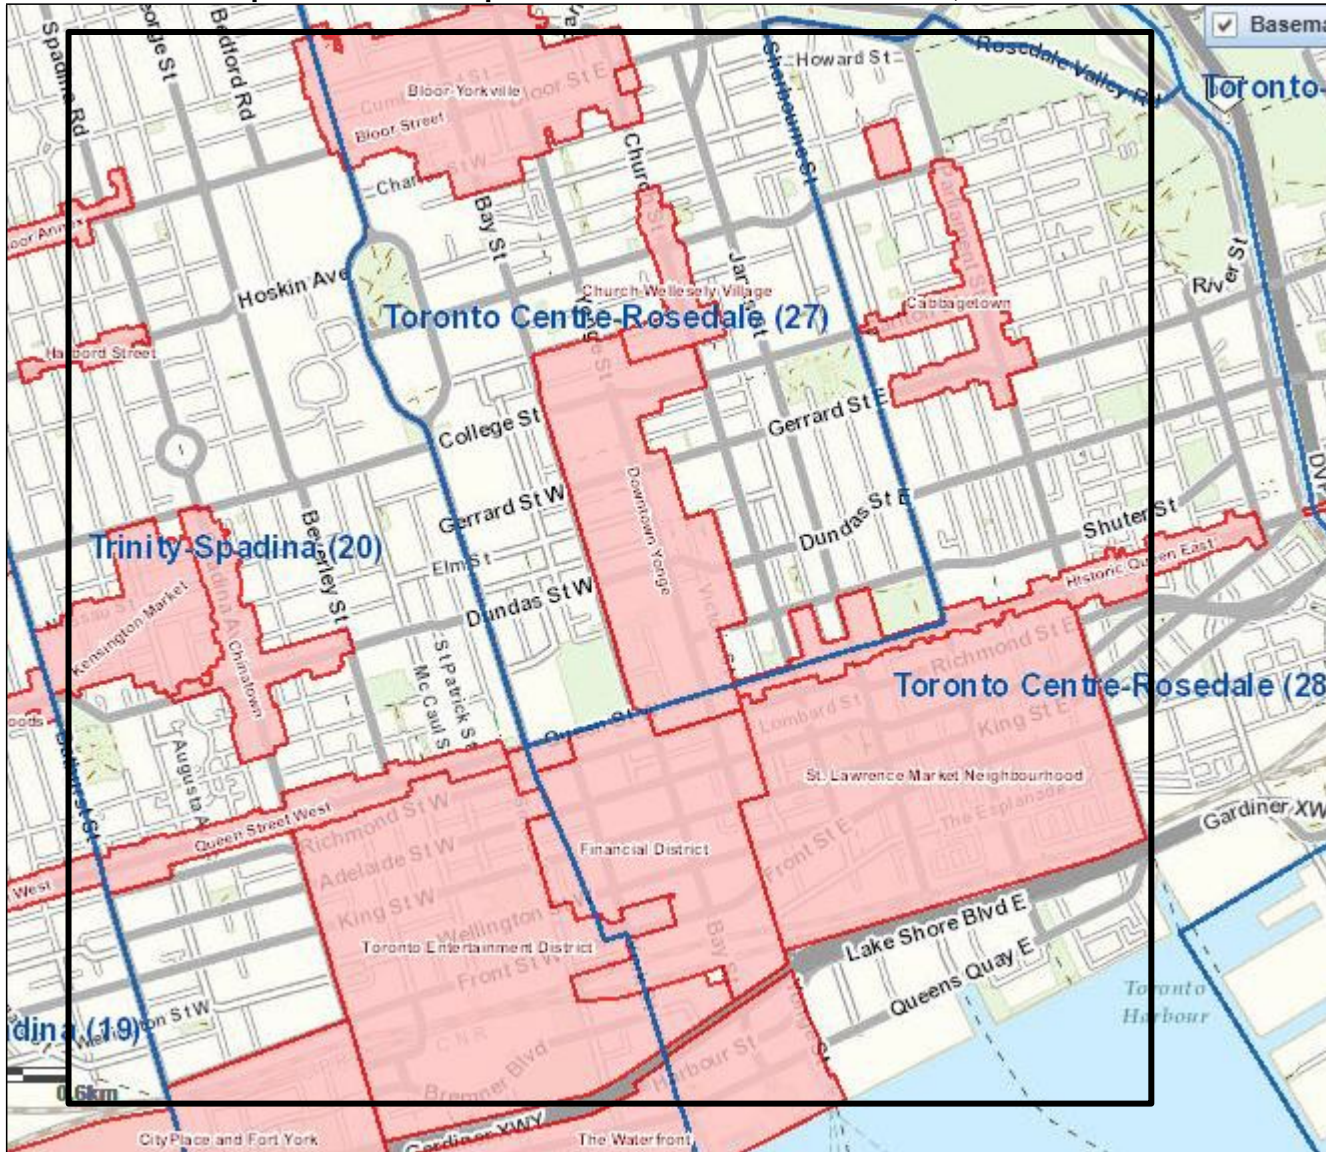

Attachment 1: Map of Business Improvement Areas within Wards 20, 27 and 28

This map shows the following BIAs bound by Parliament Street, Davenport Road, Spadina Avenue and Queen's Quay:

- Bloor-Yorkville BIA,
- Downtown Yonge BIA,
- Entertainment District BIA,
- Financial District BIA,
- St. Lawrence Market Neighbourhood BIA
- Waterfront BIA

311 captures service requests by ward, and not by BIAs. As shown on the map, some of the above BIAs overlap between wards 20, 27 and 28.