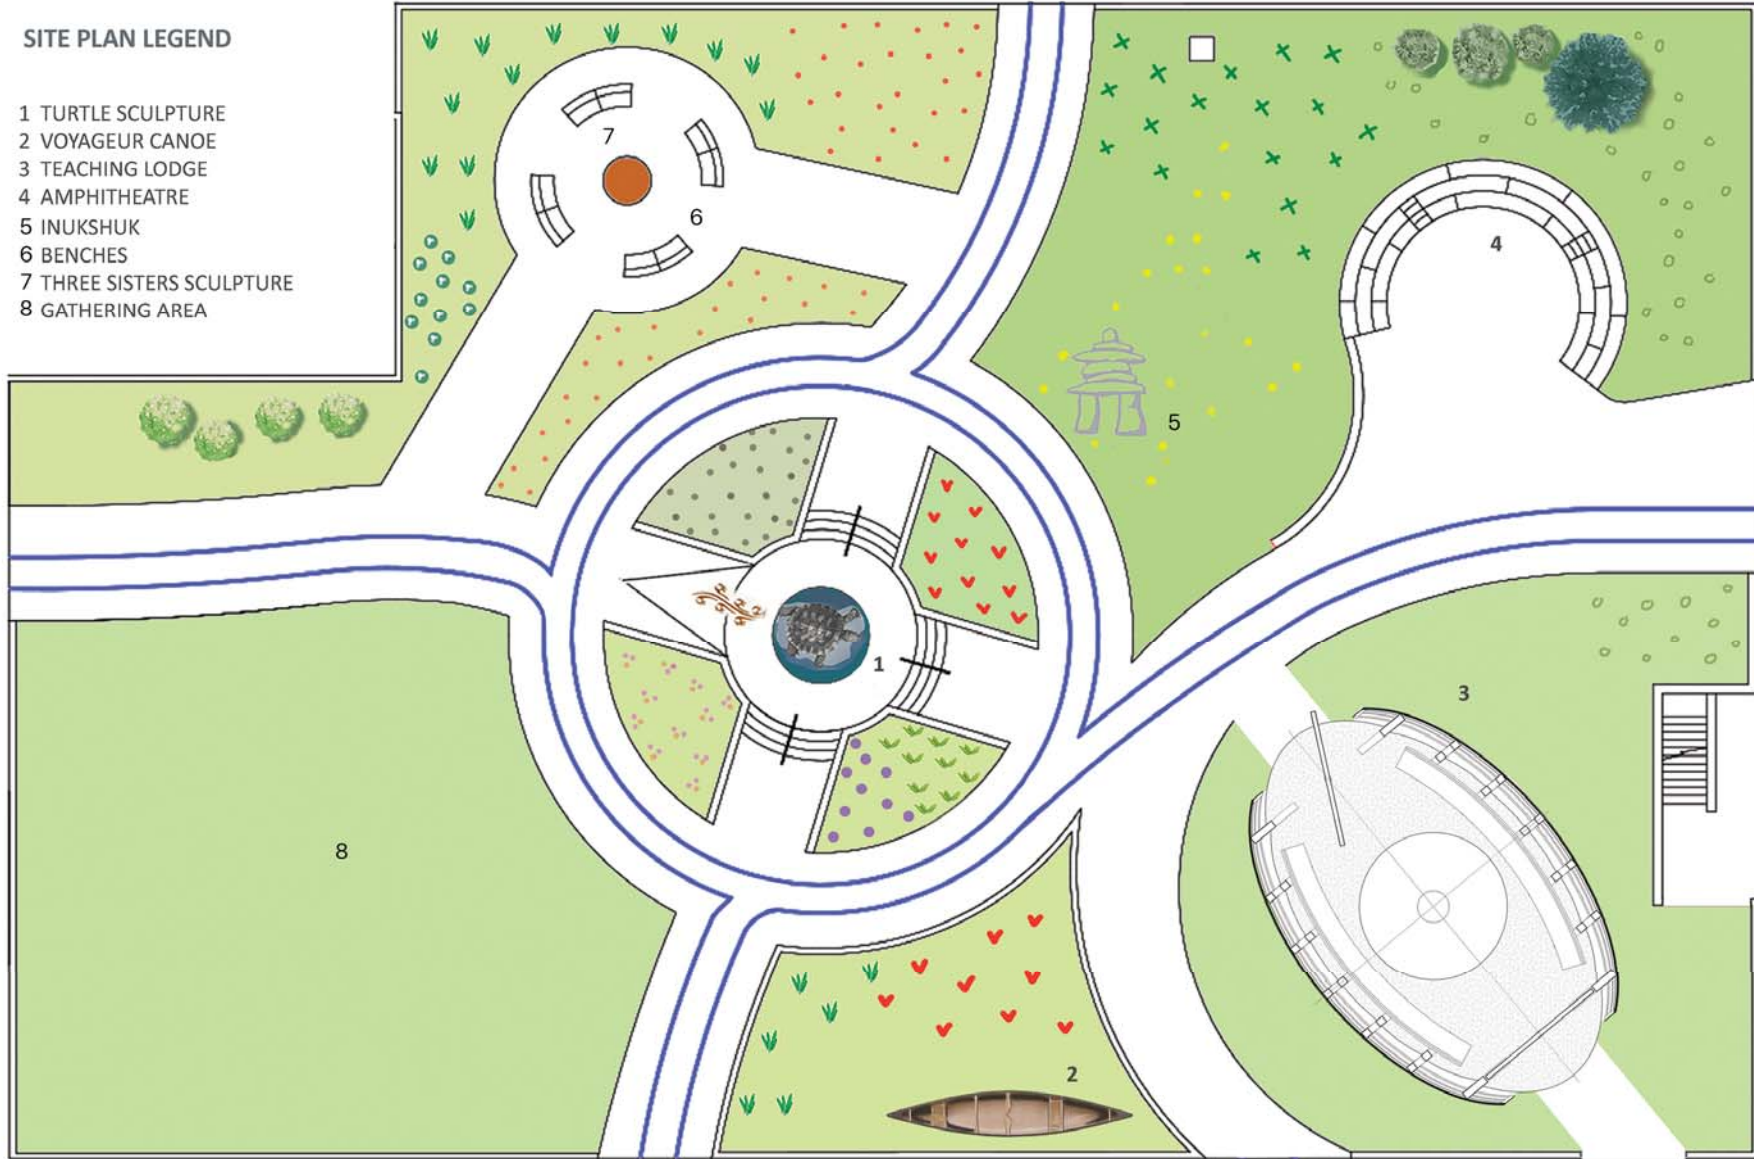

GM29.20

Attachment 3

PLANTS MATERIALS

-  WHITE BIRCH
-  RED CEDAR
-  WHITE PINE
-  DOGWOOD
-  MILKWEED
-  BLACK COHOSH
-  WILD GINGER
-  PRAIRIE SAGE
-  MONARDA
-  WILD ROCKS
-  SWEET GRASS
-  YARROW
-  BLACK EYED SUSAN
-  JOE PYE WEED
-  BLUE BERRY

SITE PLAN LEGEND

- 1 TURTLE SCULPTURE
- 2 VOYAGEUR CANOE
- 3 TEACHING LODGE
- 4 AMPHITHEATRE
- 5 INUKSHUK
- 6 BENCHES
- 7 THREE SISTERS SCULPTURE
- 8 GATHERING AREA

IRSS LEGACY: RESTORATION OF IDENTITY PROJECT
TEACHING, LEARNING, SHARING & HEALING (TLSH) SPACE
CONCEPTUAL DESIGN (2018)