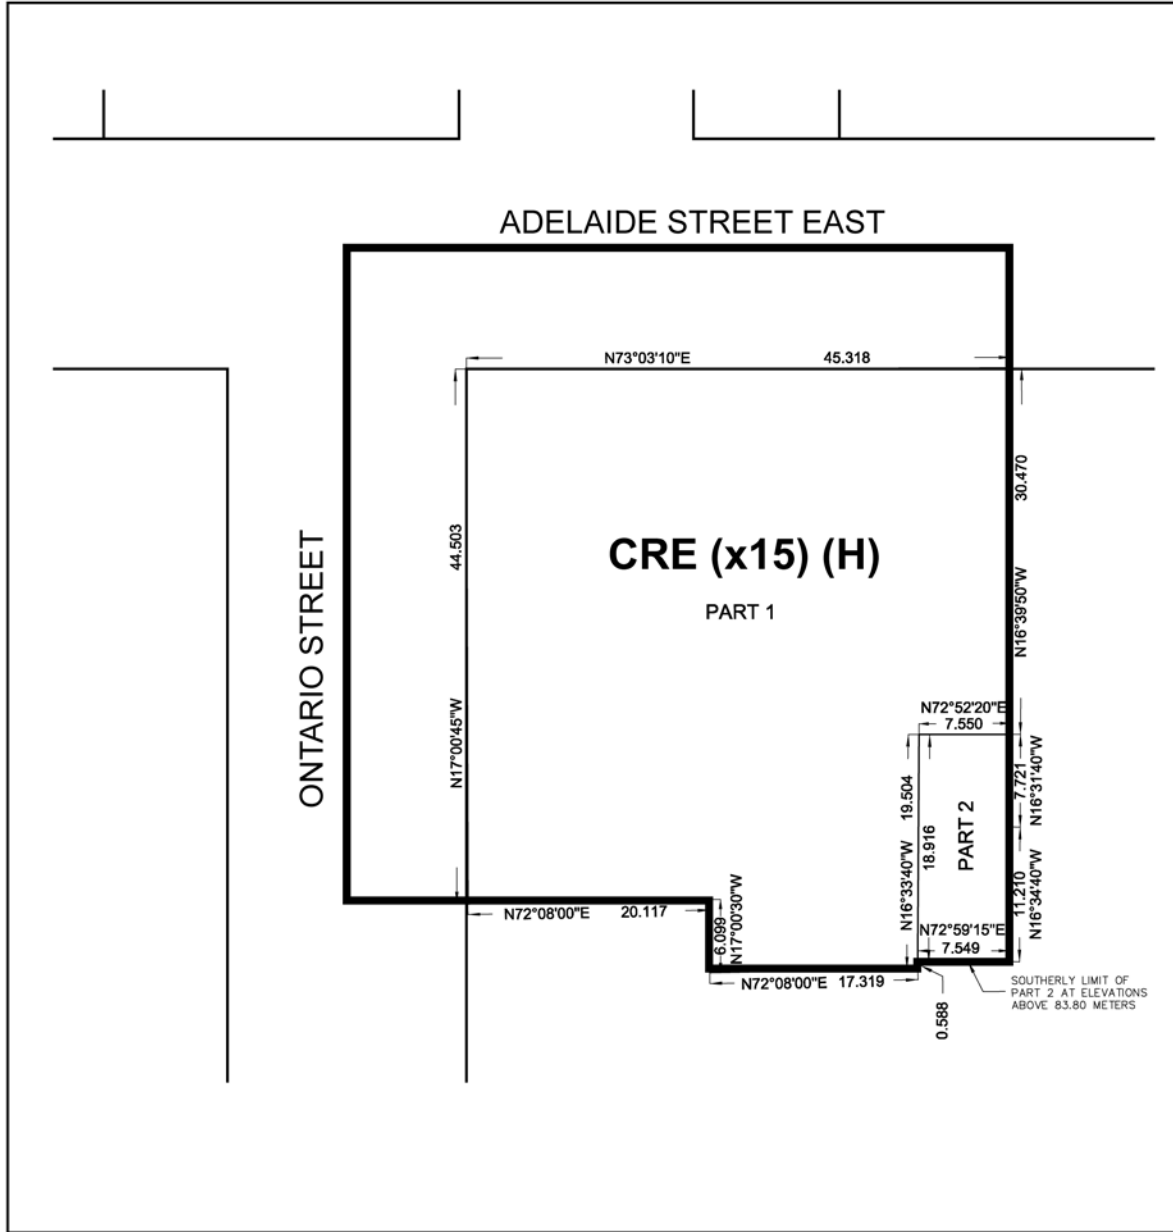

 **TORONTO**
Map 1

25 Ontario Street and Part of 280 King Street East

File # 18 119622 STE 28 OZ

City of Toronto By-Law 438-86
Not to Scale
07/17/2018

 **TORONTO**
Diagram 1

25 Ontario Street and Part of 280 King Street East

File # 18 119622 STE 28 OZ

City of Toronto By-Law 569-2013
Not to Scale
07/17/2018

 **TORONTO**
Diagram 2

25 Ontario Street and Part of 280 King Street East

File # 18 119622 STE 28 OZ

City of Toronto By-Law 569-2013
Not to Scale
07/17/2018