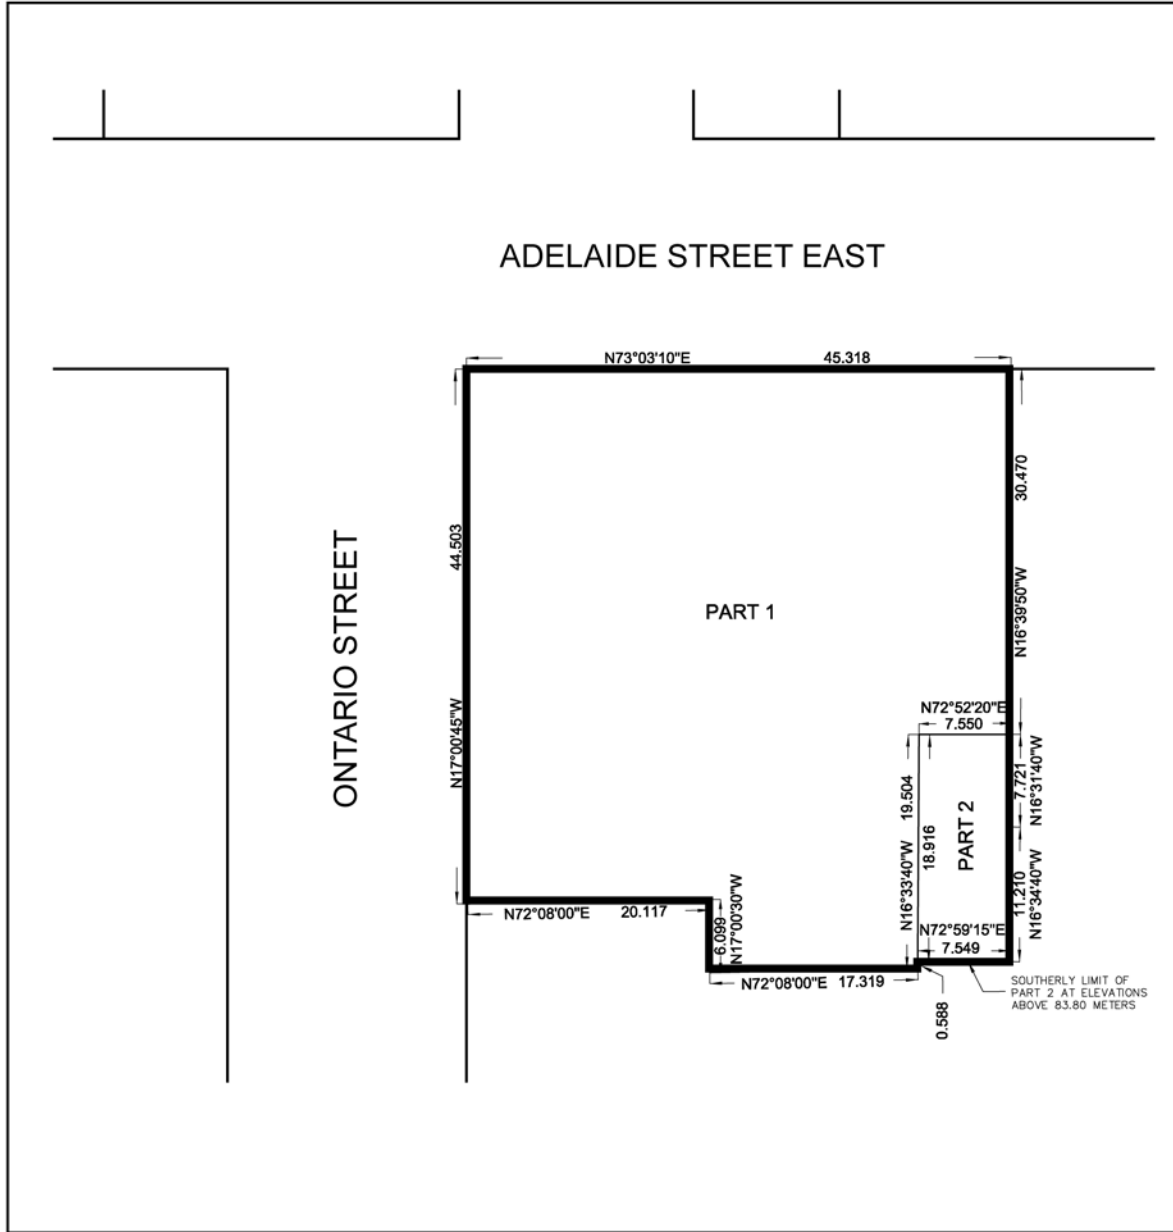

 **TORONTO**
Map 1

25 Ontario Street and Part of 280 King Street East

File # 18 119622 STE 28 OZ

City of Toronto By-Law 438-86
Not to Scale
07/17/2018

 **TORONTO**
Diagram 1

25 Ontario Street and Part of 280 King Street East

File # 18 119622 STE 28 OZ

City of Toronto By-Law 569-2013
Not to Scale
07/17/2018

 **TORONTO**
Diagram 2

25 Ontario Street and Part of 280 King Street East

File # 18 119622 STE 28 OZ

City of Toronto By-Law 569-2013
Not to Scale
07/17/2018