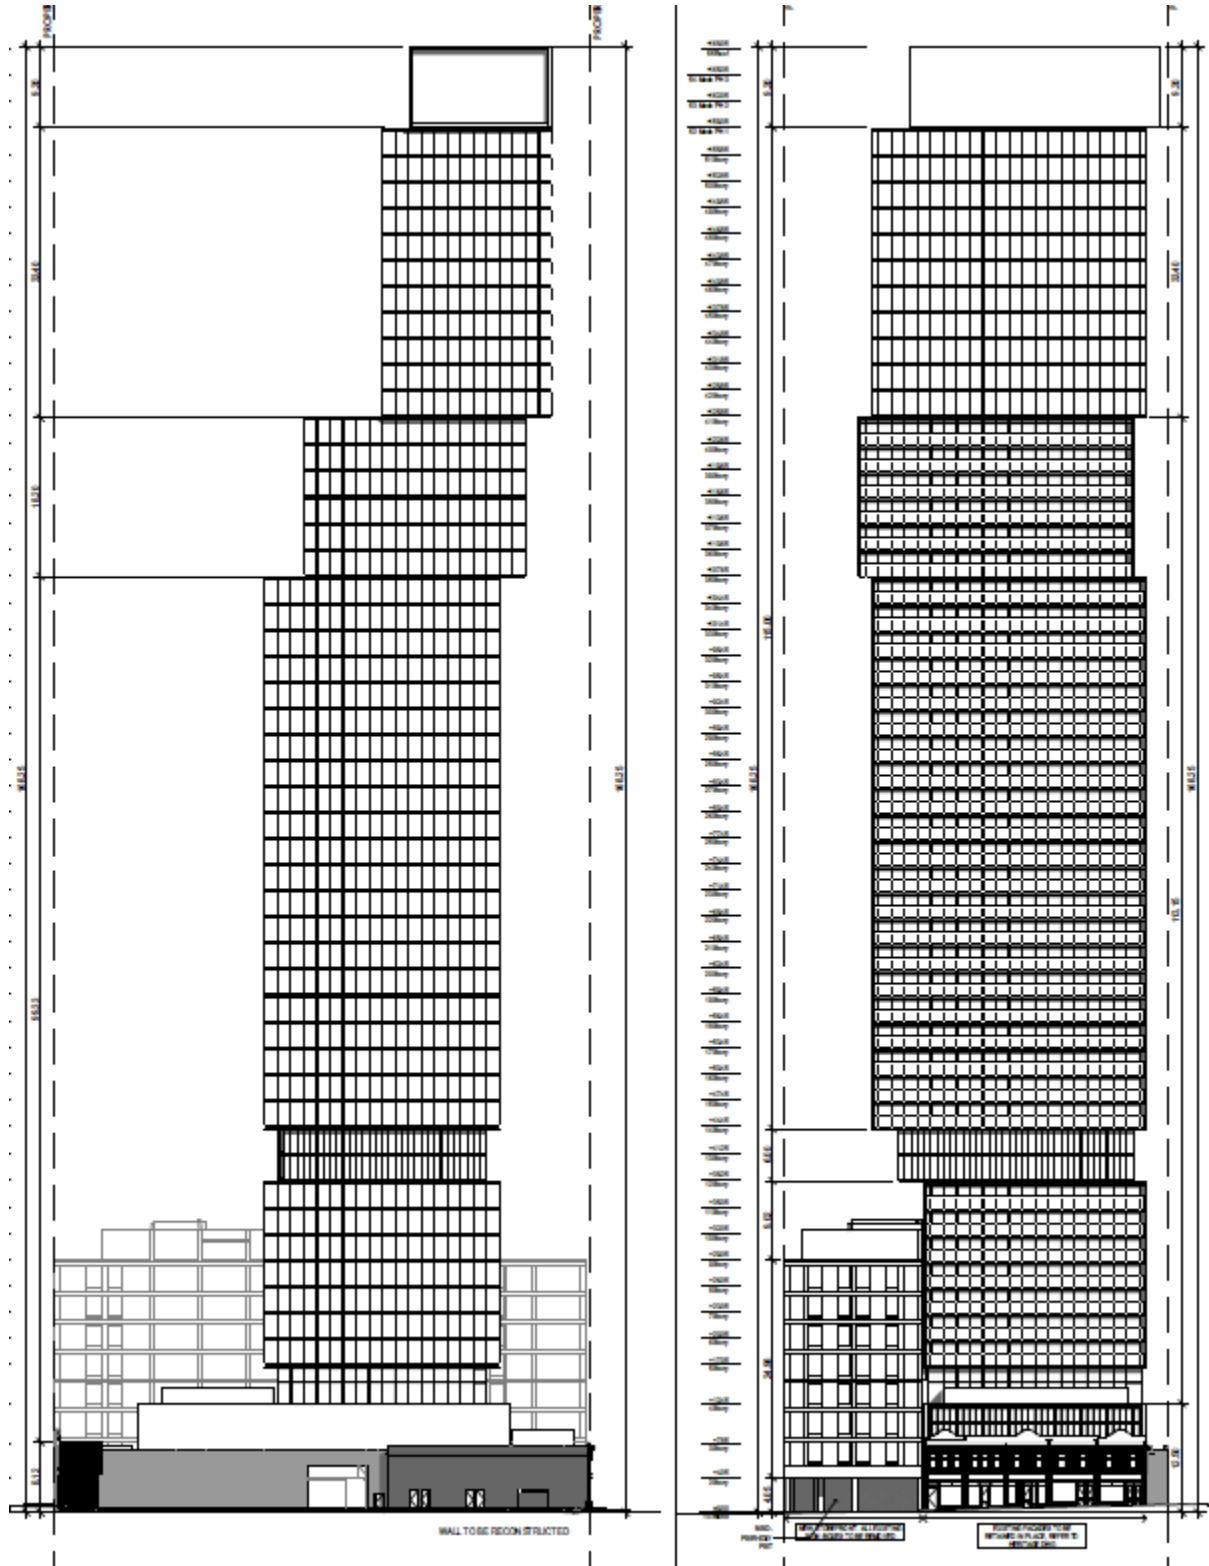

CC2.6 - Confidential Appendix A - made public on February 8, 2019
10 St. Mary Street, 81 and 85 St. Nicholas Street and 710, 712, 714, 716 and 718
Yonge Street - LOCATION MAP, GROUND FLOOR PLAN and ELEVATIONS

LOCATION MAP

CC2.6 - Confidential Appendix A - made public on February 8, 2019
 10 St. Mary Street, 81 and 85 St. Nicholas Street and 710, 712, 714, 716 and 718
 Yonge Street - LOCATION MAP, GROUND FLOOR PLAN and ELEVATIONS

GROUND FLOOR PLAN

CC2.6 - Confidential Appendix A - made public on February 8, 2019
10 St. Mary Street, 81 and 85 St. Nicholas Street and 710, 712, 714, 716 and 718
Yonge Street - LOCATION MAP, GROUND FLOOR PLAN and ELEVATIONS

ELEVATIONS – NORTH AND EAST

North elevation

East elevation

CC2.6 - Confidential Appendix A - made public on February 8, 2019
10 St. Mary Street, 81 and 85 St. Nicholas Street and 710, 712, 714, 716 and 718
Yonge Street - LOCATION MAP, GROUND FLOOR PLAN and ELEVATIONS