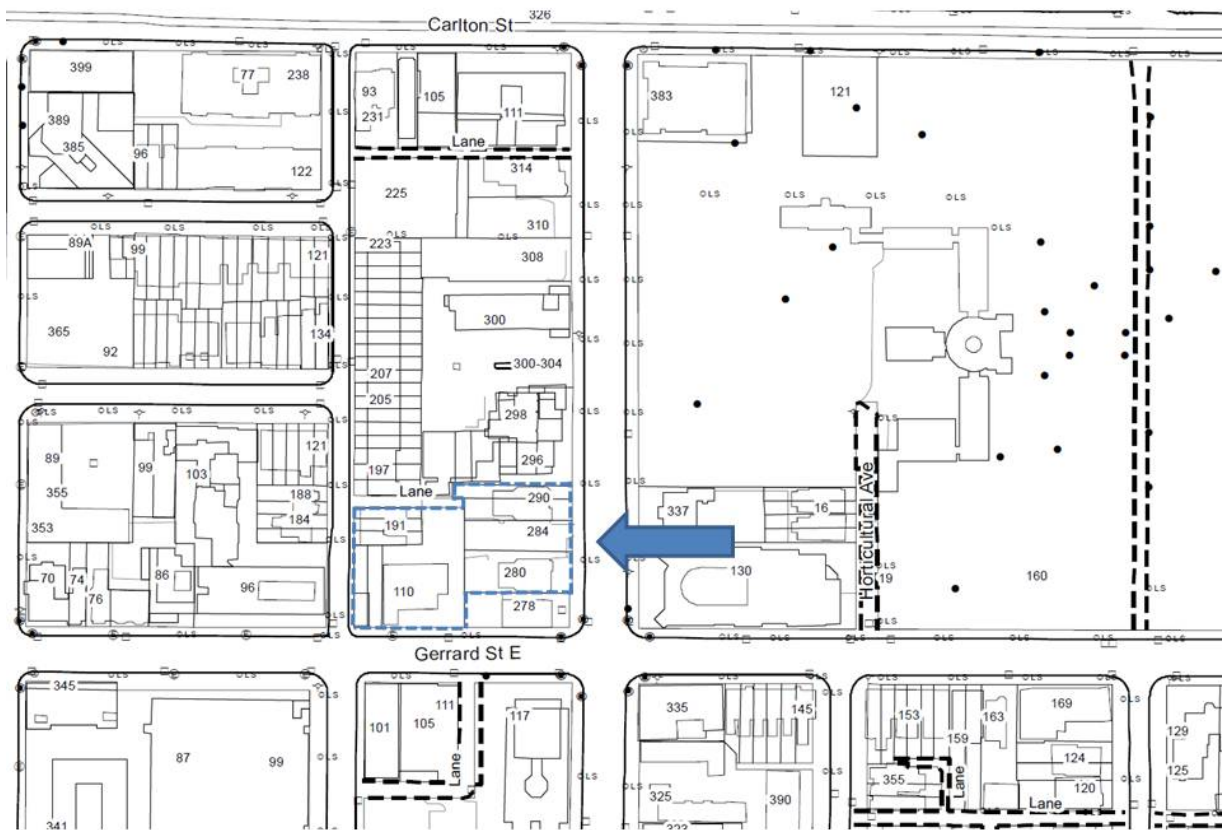

CC5.11 - Confidential Appendix A – Location Map, Photographs, and Proposal
- made public on April 3, 2019

This location map is for information purposes only and is oriented with North at the top. The exact boundaries of the development are not shown. The arrow marks the east edge of the development site fronting on to Jarvis Street.

Confidential Appendix A – Location Map, Photographs, and Proposal

Context Plan

Site and Roof Plan

Confidential Appendix A – Location Map, Photographs, and Proposal

P1 Floor Plan

Ground Floor Plan

Confidential Appendix A – Location Map, Photographs, and Proposal

2nd Floor Plan

3rd Floor Plan

Confidential Appendix A – Location Map, Photographs, and Proposal

4th Floor Plan

5th-9th floor plan

Confidential Appendix A – Location Map, Photographs, and Proposal

ELEVATION VIEW