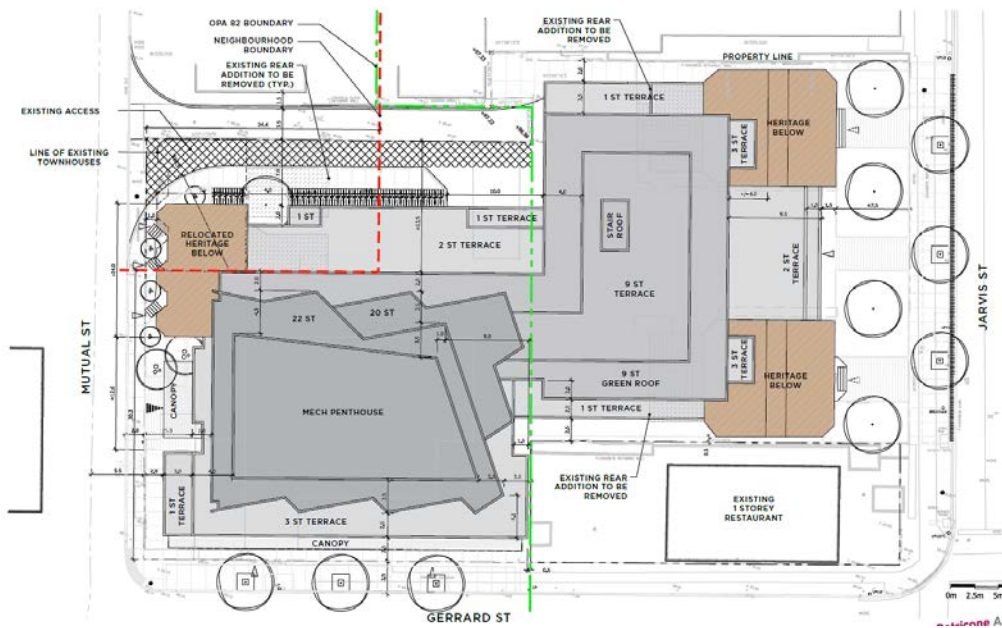

CC5.11 - Confidential Appendix A – Location Map, Photographs, and Proposal
- made public on April 3, 2019

This location map is for information purposes only and is oriented with North at the top. The exact boundaries of the development are not shown. The arrow marks the east edge of the development site fronting on to Jarvis Street.

Confidential Appendix A – Location Map, Photographs, and Proposal

Context Plan

Site and Roof Plan

Confidential Appendix A – Location Map, Photographs, and Proposal

P1 Floor Plan

Ground Floor Plan

Confidential Appendix A – Location Map, Photographs, and Proposal

2nd Floor Plan

3rd Floor Plan

Confidential Appendix A – Location Map, Photographs, and Proposal

4th Floor Plan

5th-9th floor plan

Confidential Appendix A – Location Map, Photographs, and Proposal

ELEVATION VIEW