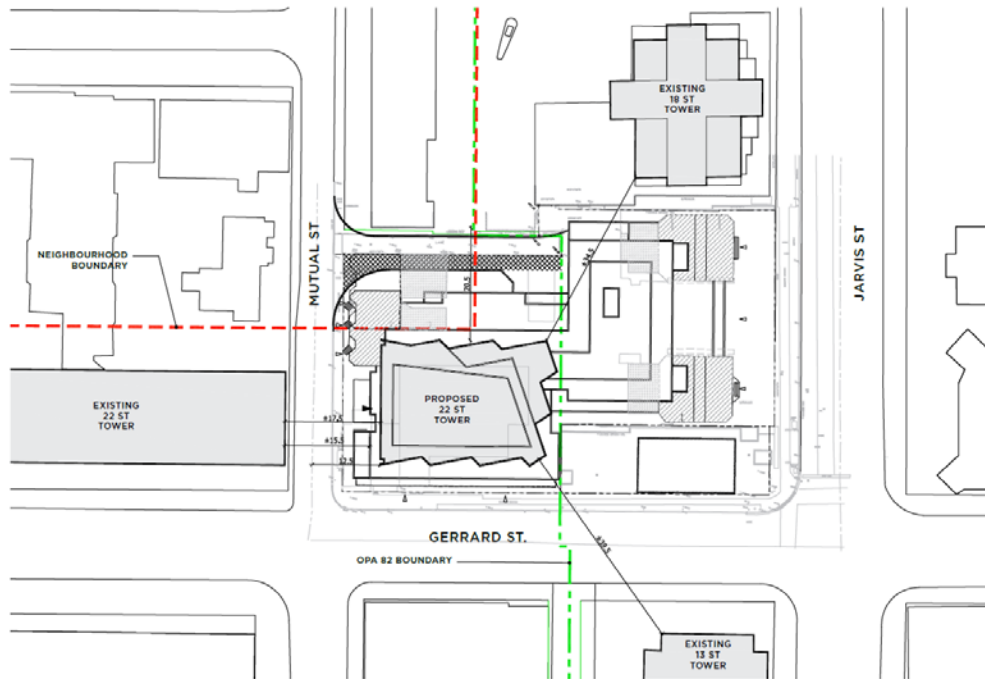

CC5.11 - Confidential Appendix A – Location Map, Photographs, and Proposal
- made public on April 3, 2019

This location map is for information purposes only and is oriented with North at the top. The exact boundaries of the development are not shown. The arrow marks the east edge of the development site fronting on to Jarvis Street.

Photograph of the listed heritage property at 280 Jarvis Street with semi-detached houses showing the principal (east) elevation. (Heritage Preservation Services, March 2019)

Photograph of the listed heritage property at 288-290 Jarvis Street with two semi-detached houses showing the principal (east) elevation (Heritage Preservation Services, March 2019)

Confidential Appendix A – Location Map, Photographs, and Proposal

Context Plan

Site and Roof Plan

Confidential Appendix A – Location Map, Photographs, and Proposal

P1 Floor Plan

Ground Floor Plan

Confidential Appendix A – Location Map, Photographs, and Proposal