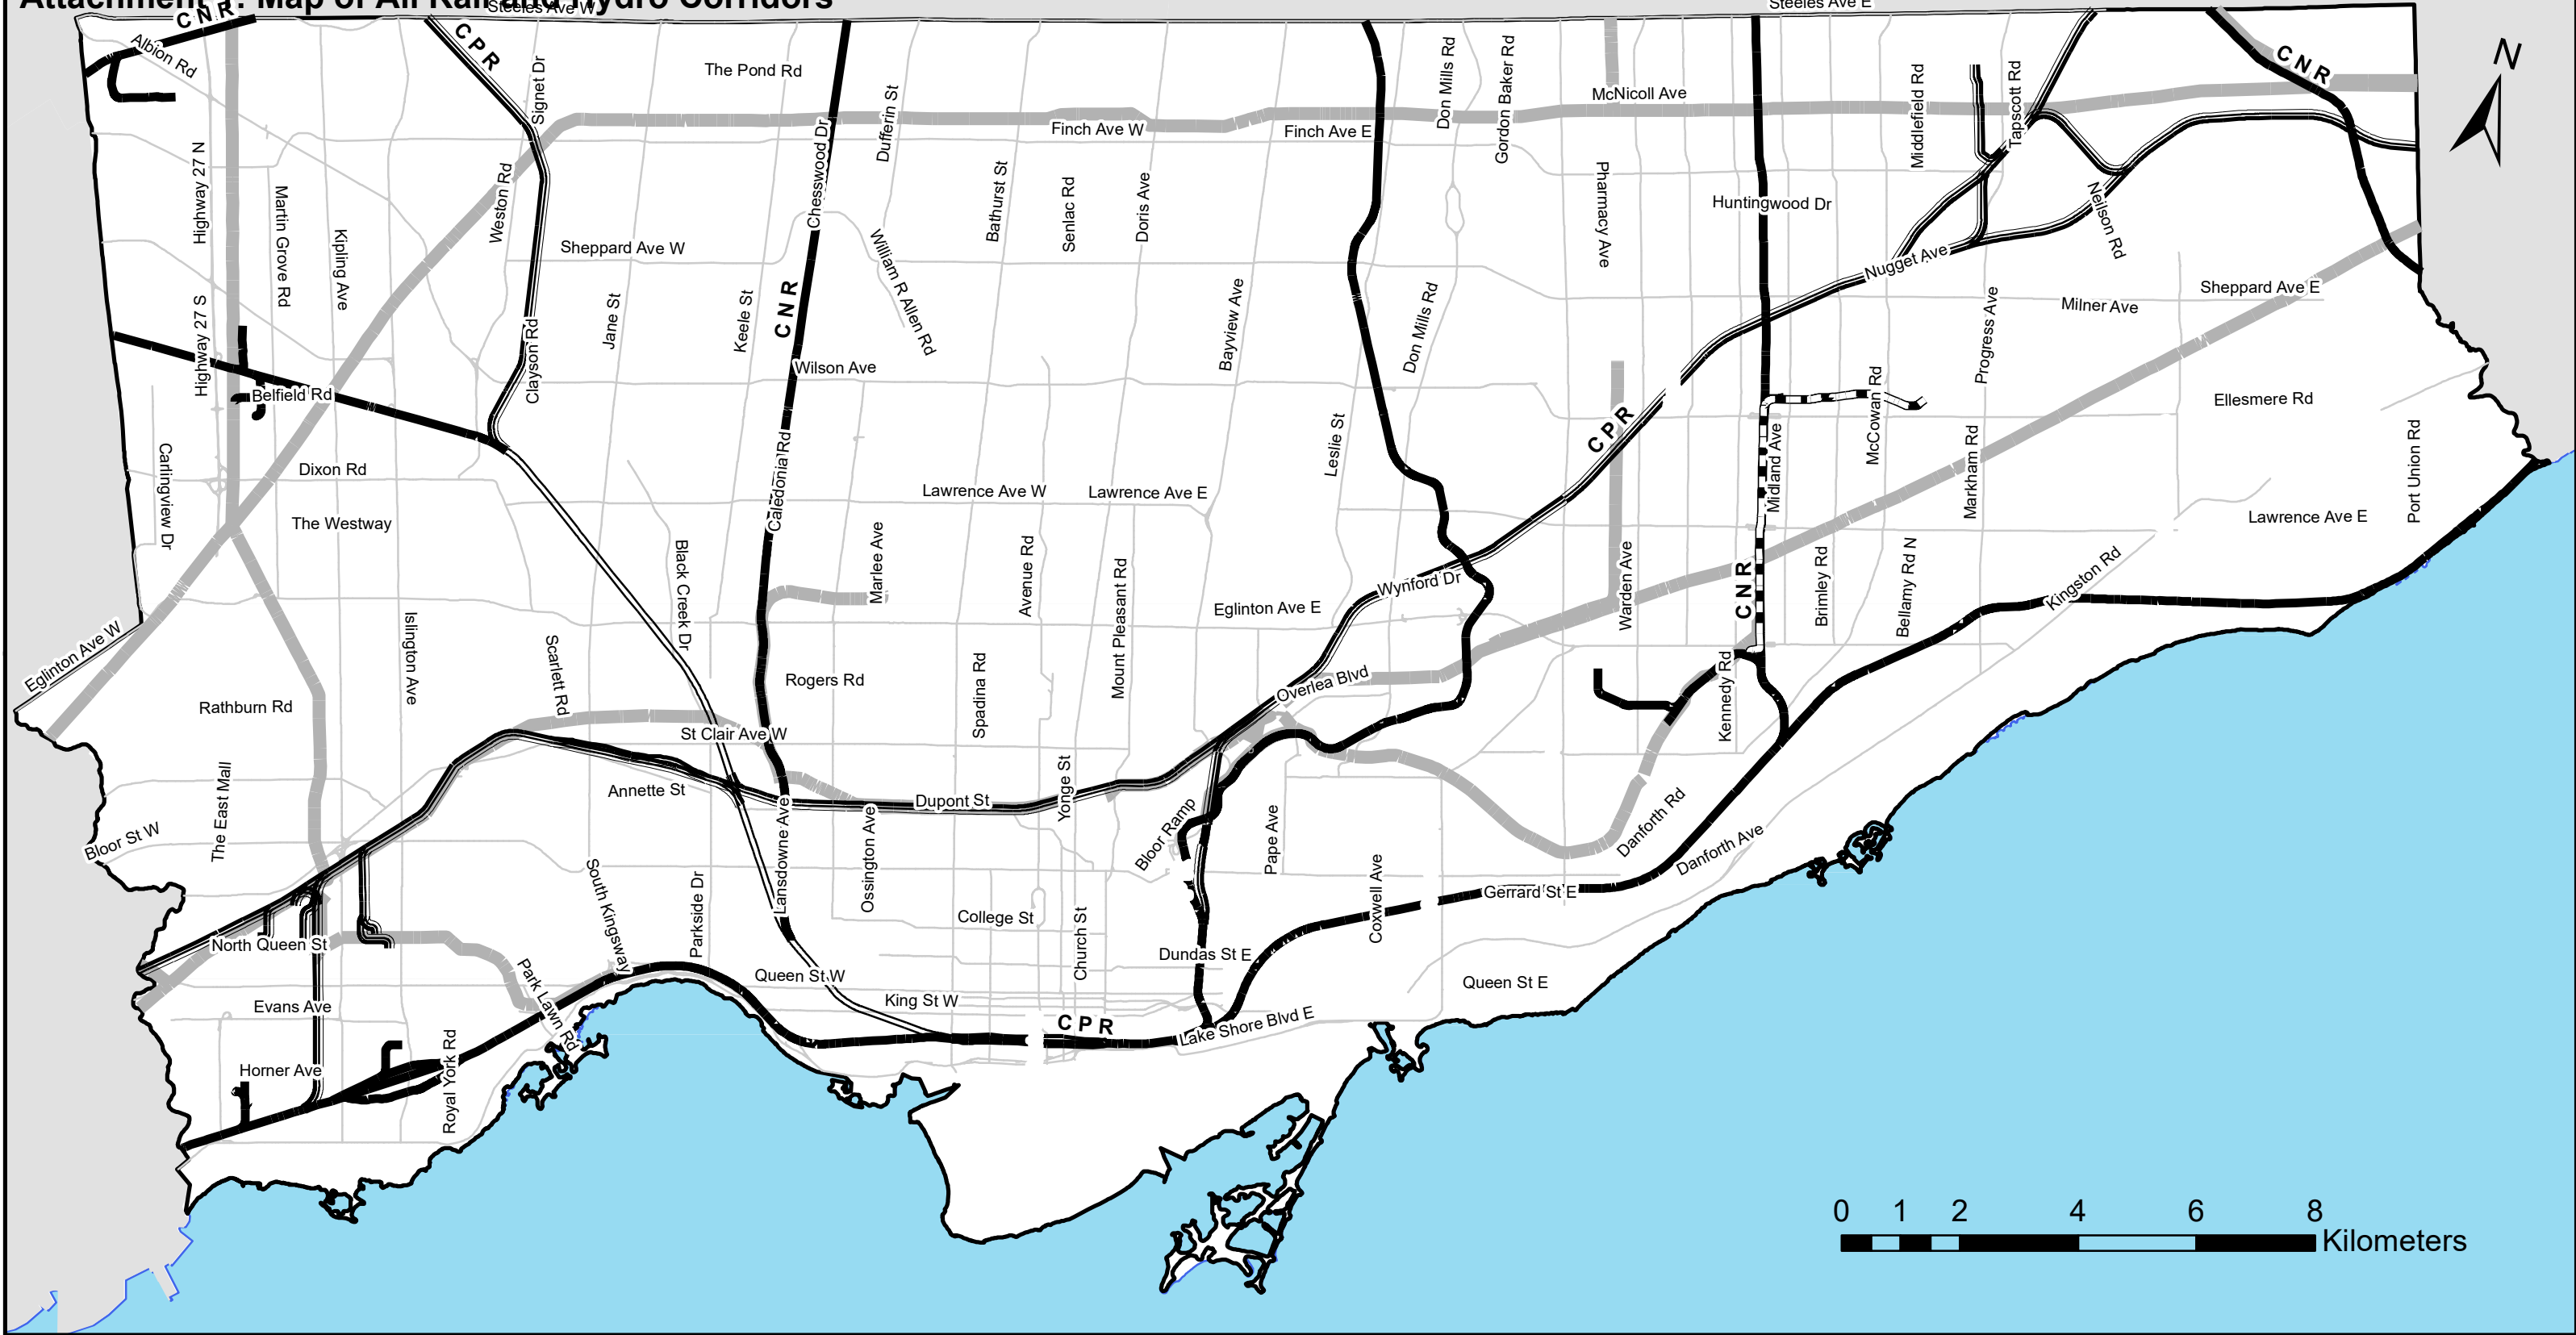

Attachment 1: Map of All Rail and Hydro Corridors

Legend

- Major Arterial Roads
- CNR
- CNR & CPR
- CPR
- LRT
- Hydro Line

Notes:

CNR: Canadian National Railway
 CPR: Canadian Pacific Railway
 LRT: Light Rail Transit, Scarborough Line 3

EXISTING RAIL AND HYDRO CORRIDORS IN TORONTO

Transportation Services: Cycling & Pedestrian Projects
 Data Source: Contains information licensed under the
 Open Government License – Toronto
 Projection: NAD 1983 CRS MTM10
 Date: October 22, 2019