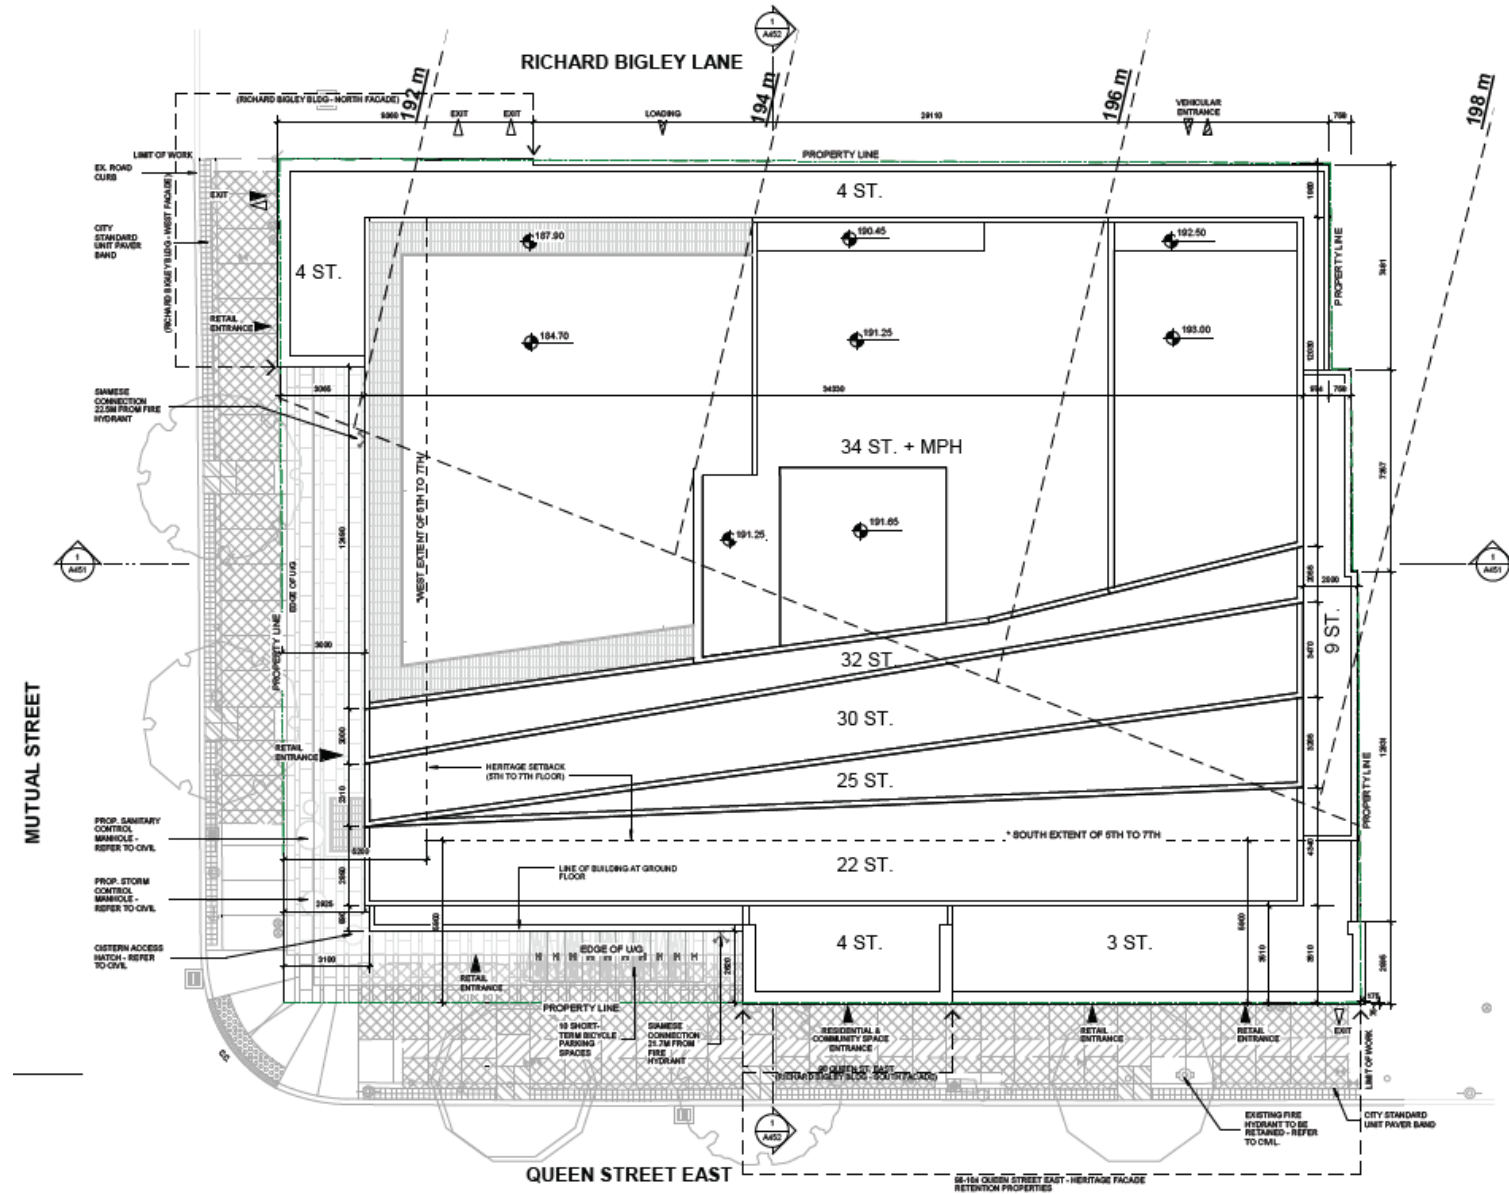

PB16.7

3 Mutual Street & 98-104 Queen Street East

Site Plan