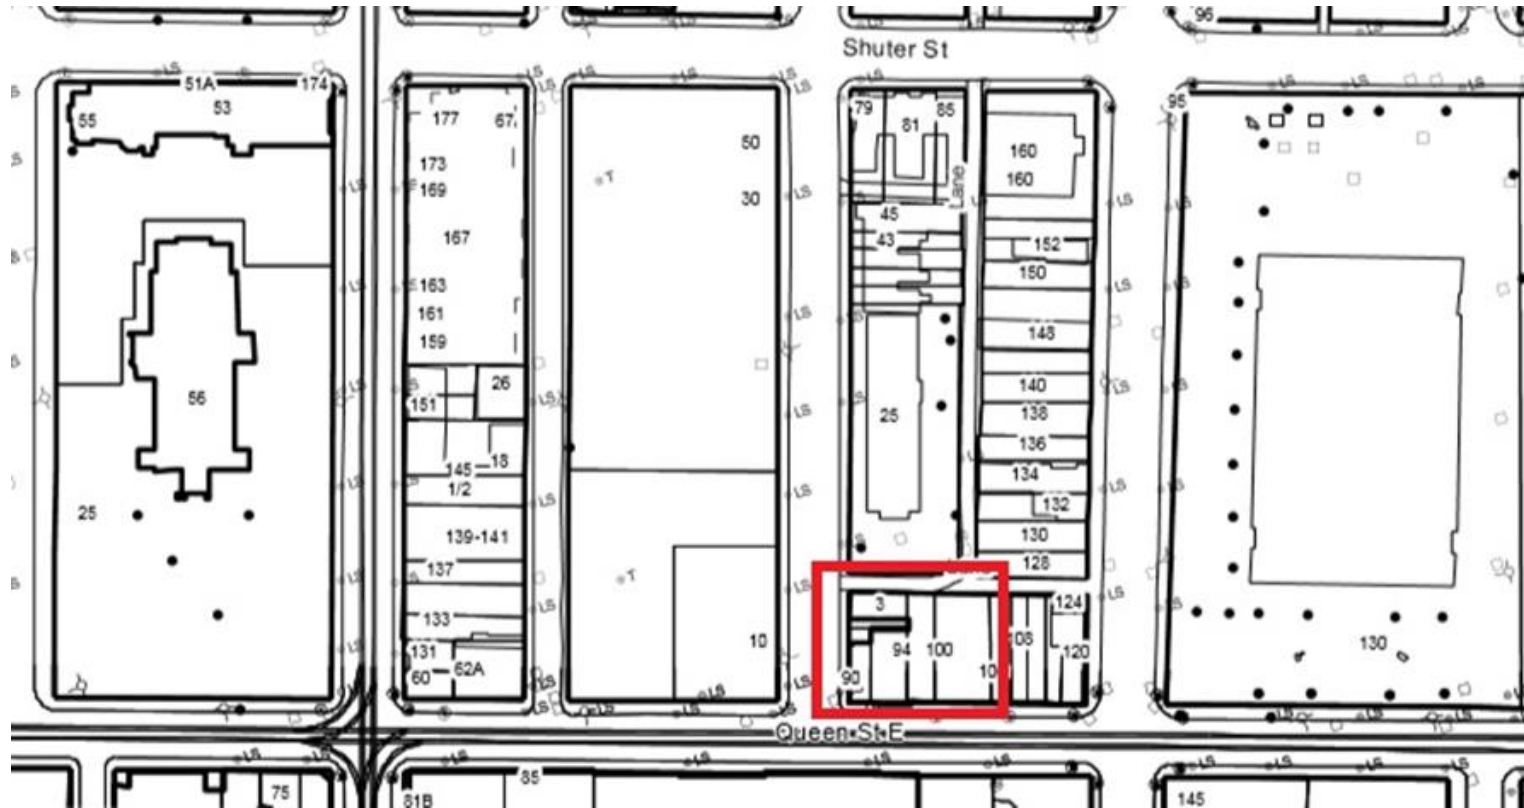

## 3 Mutual Street & 98-104 Queen Street East

City of Toronto Property Data Map showing the location of the subject properties and marked by the red rectangle.

---

**PB16.7**  
**3 Mutual Street &**  
**98-104 Queen Street East**