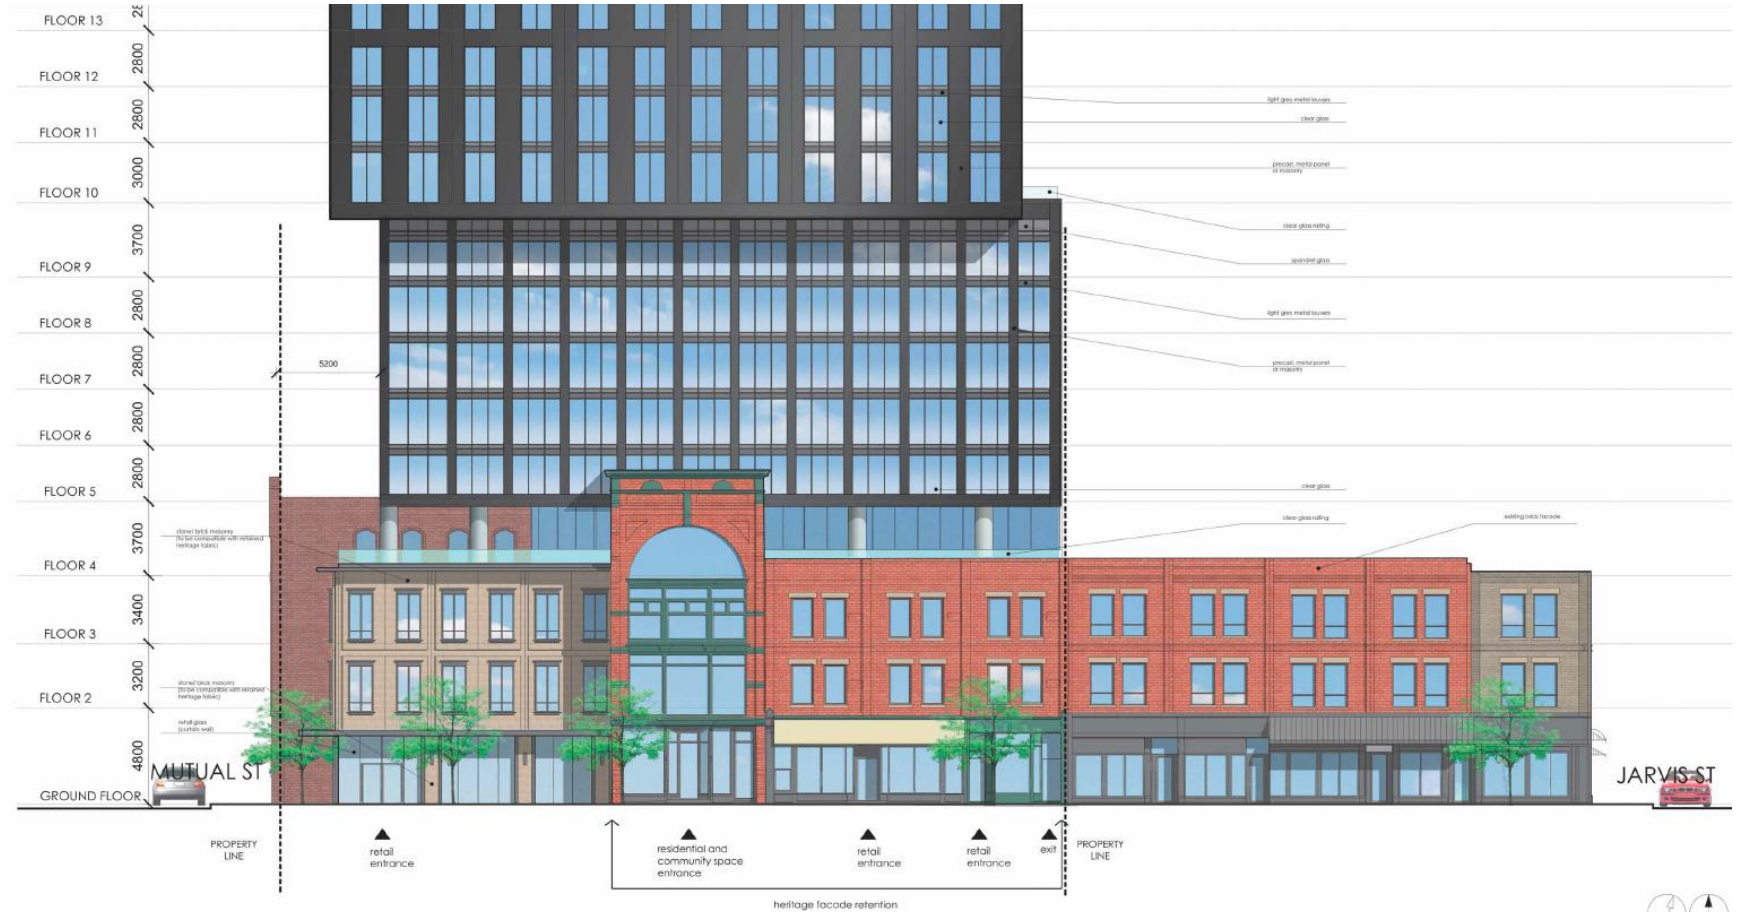

## 3 Mutual Street & 98-104 Queen Street East

City of Toronto Property Data Map showing the location of the subject properties and marked by the red rectangle.

---

**PB16.7**  
**3 Mutual Street &**  
**98-104 Queen Street East**

Left: The property at 3 Mutual Street; Right: The properties at 98-104 Queen Street East, as well as the attached properties at 106-114 Queen Street East (indicated by the blue line) that were the subject of a separate listing report adopted by City Council on July 28, 2020.

## 3 Mutual Street & 98-104 Queen Street East

South Elevation  
(Queen Street)