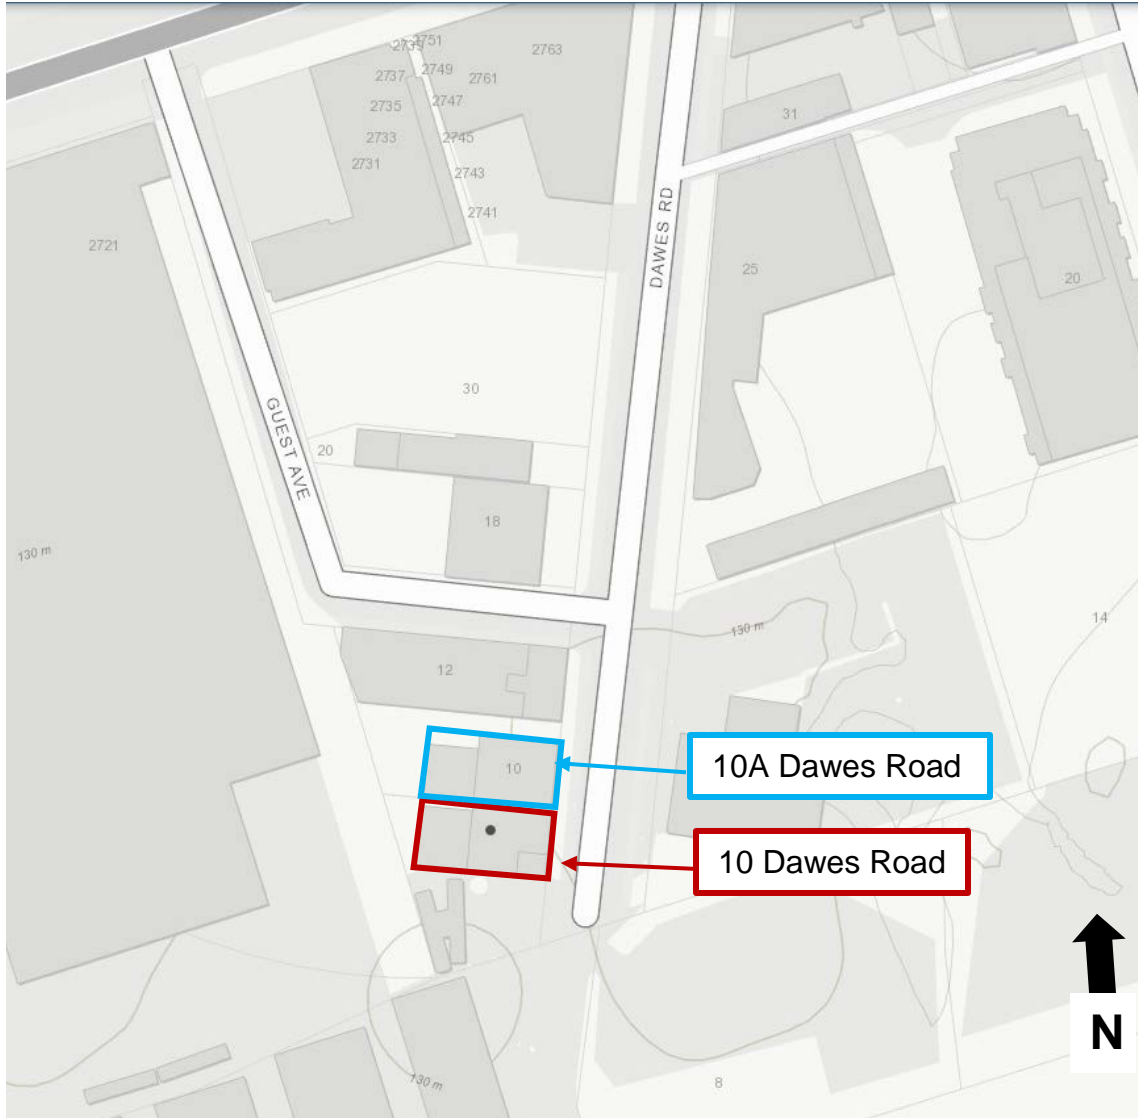

**DESIGNATION LOCATION MAP**  
**10 and 10A DAWES ROAD**

**PUBLIC APPENDIX A**

This location map is for information purposes only and is oriented with North at the top. The red rectangle marks the approximate boundaries of the subject property at 10 Dawes Road and the blue rectangle marks the approximate boundaries of 10A Dawes Road.