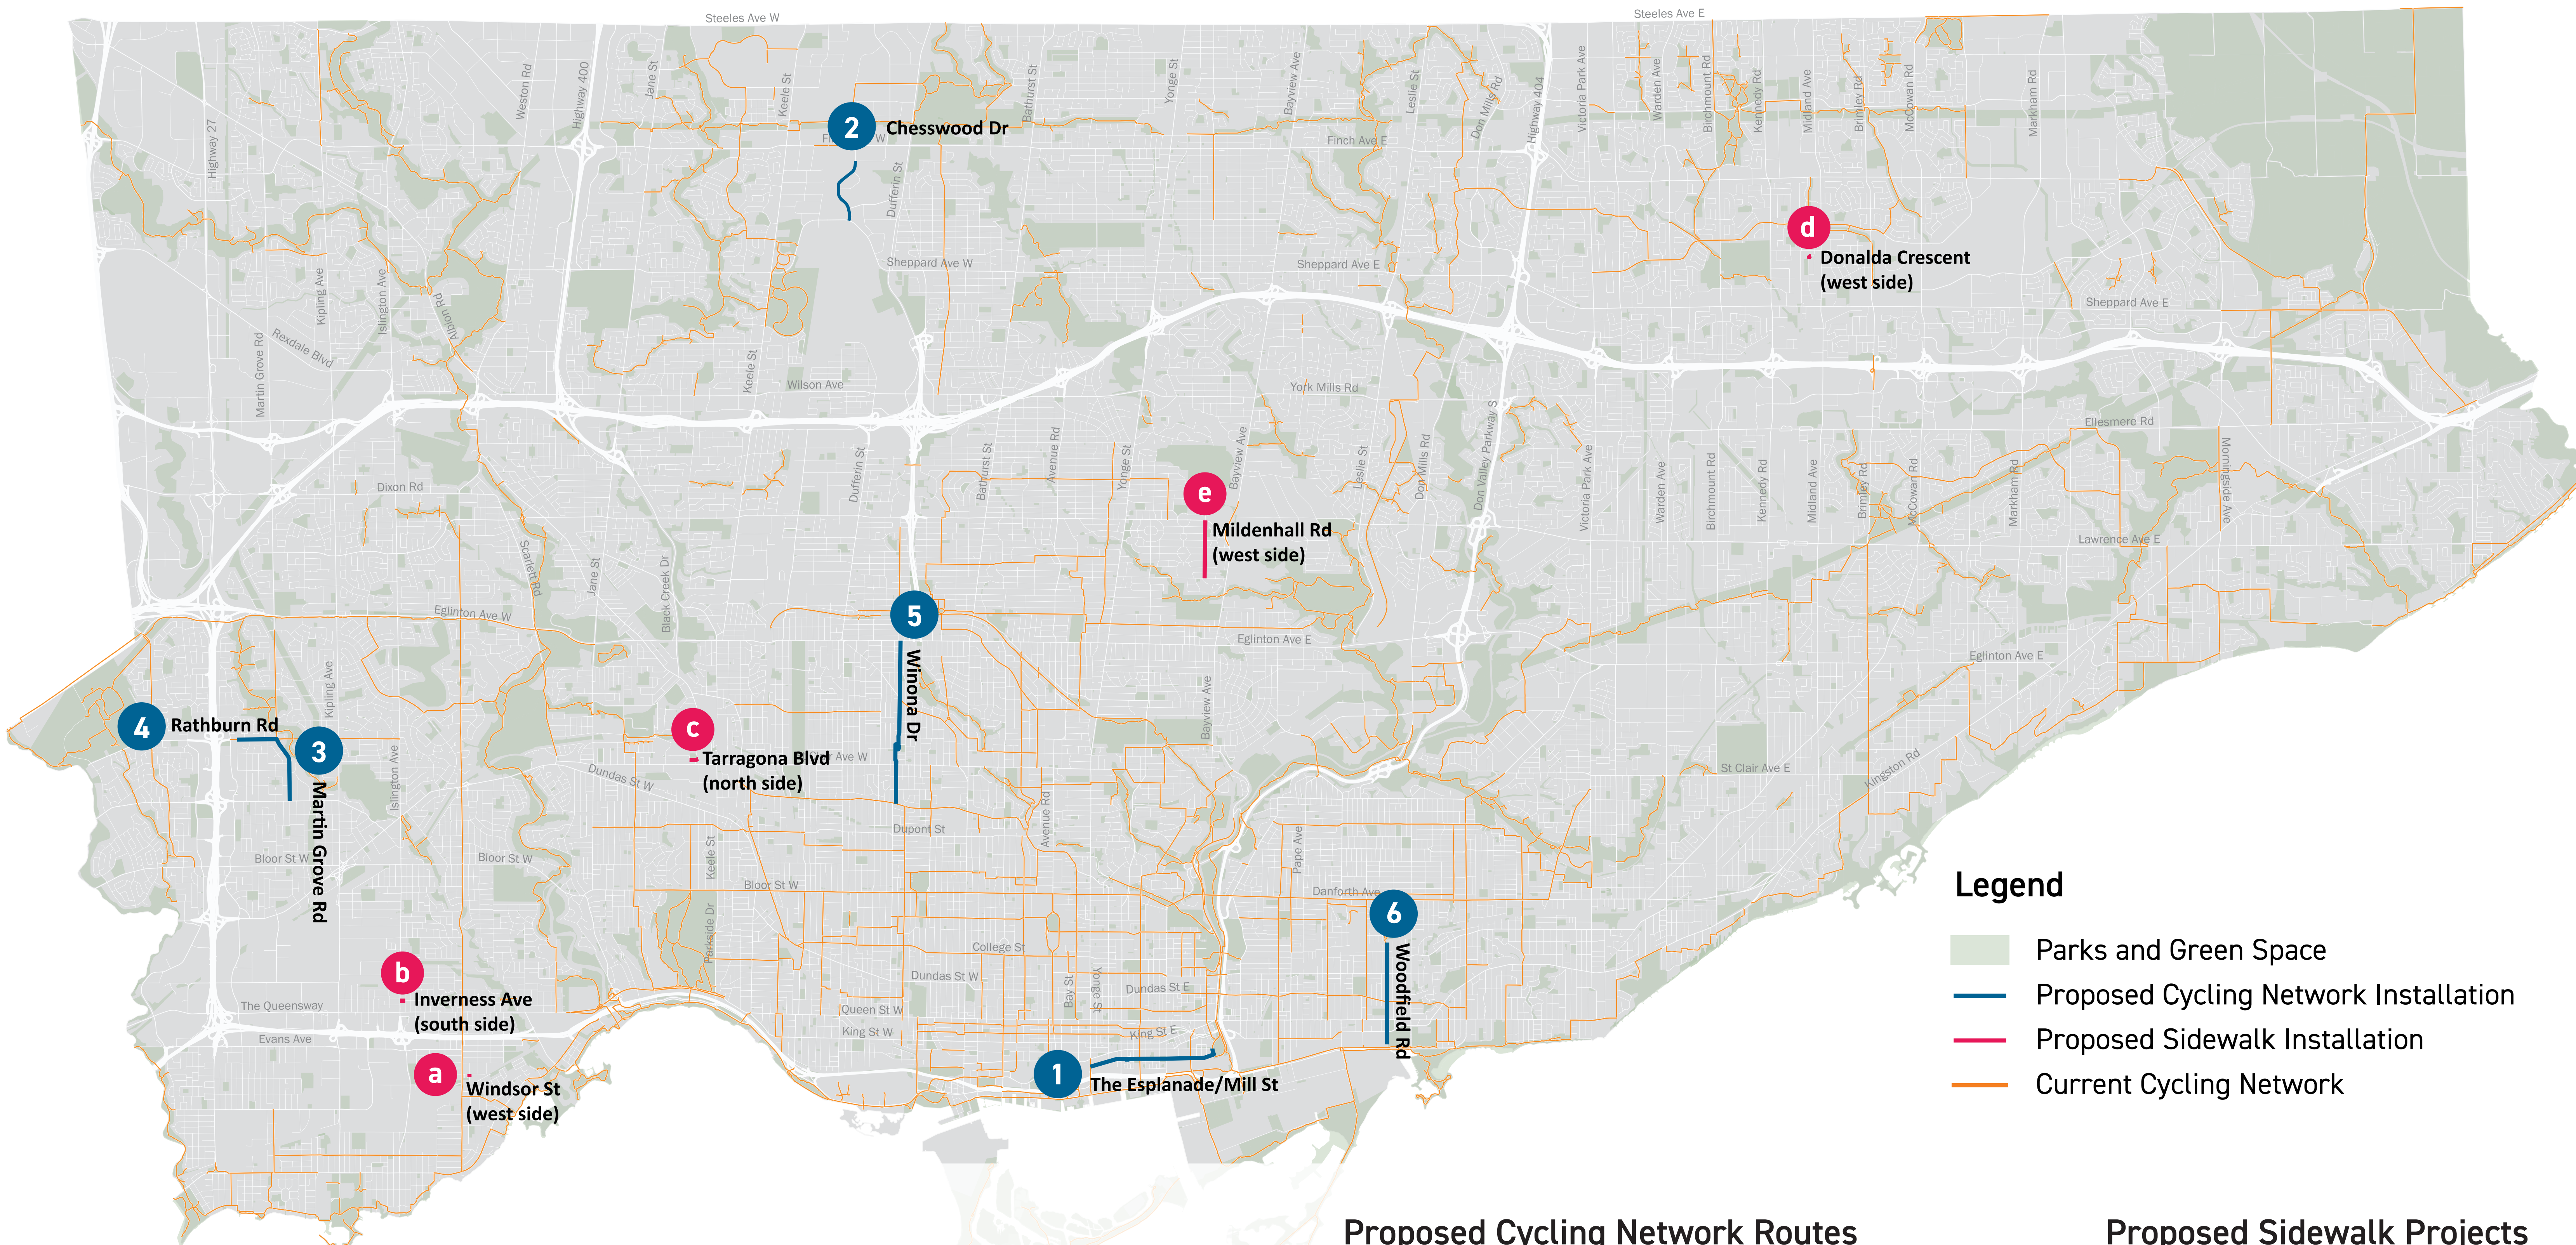

Revised Attachment 1: Proposed Cycling Network and Missing Sidewalk Installation Location Map

Legend

- Parks and Green Space
- Proposed Cycling Network Installation
- Proposed Sidewalk Installation
- Current Cycling Network

Proposed Cycling Network Routes

- 1 The Esplanade/Mill St
- 4 Rathburn Rd
- 2 Chesswood Dr
- 5 Winona Dr
- 3 Martin Grove Rd
- 6 Woodfield Rd

Proposed Sidewalk Projects

- a Windsor St (west side)
- b Inverness Ave (south side)
- c Tarragona Blvd (north side)
- d Donalda Cres (west side)
- e Mildenhall Rd (west side)