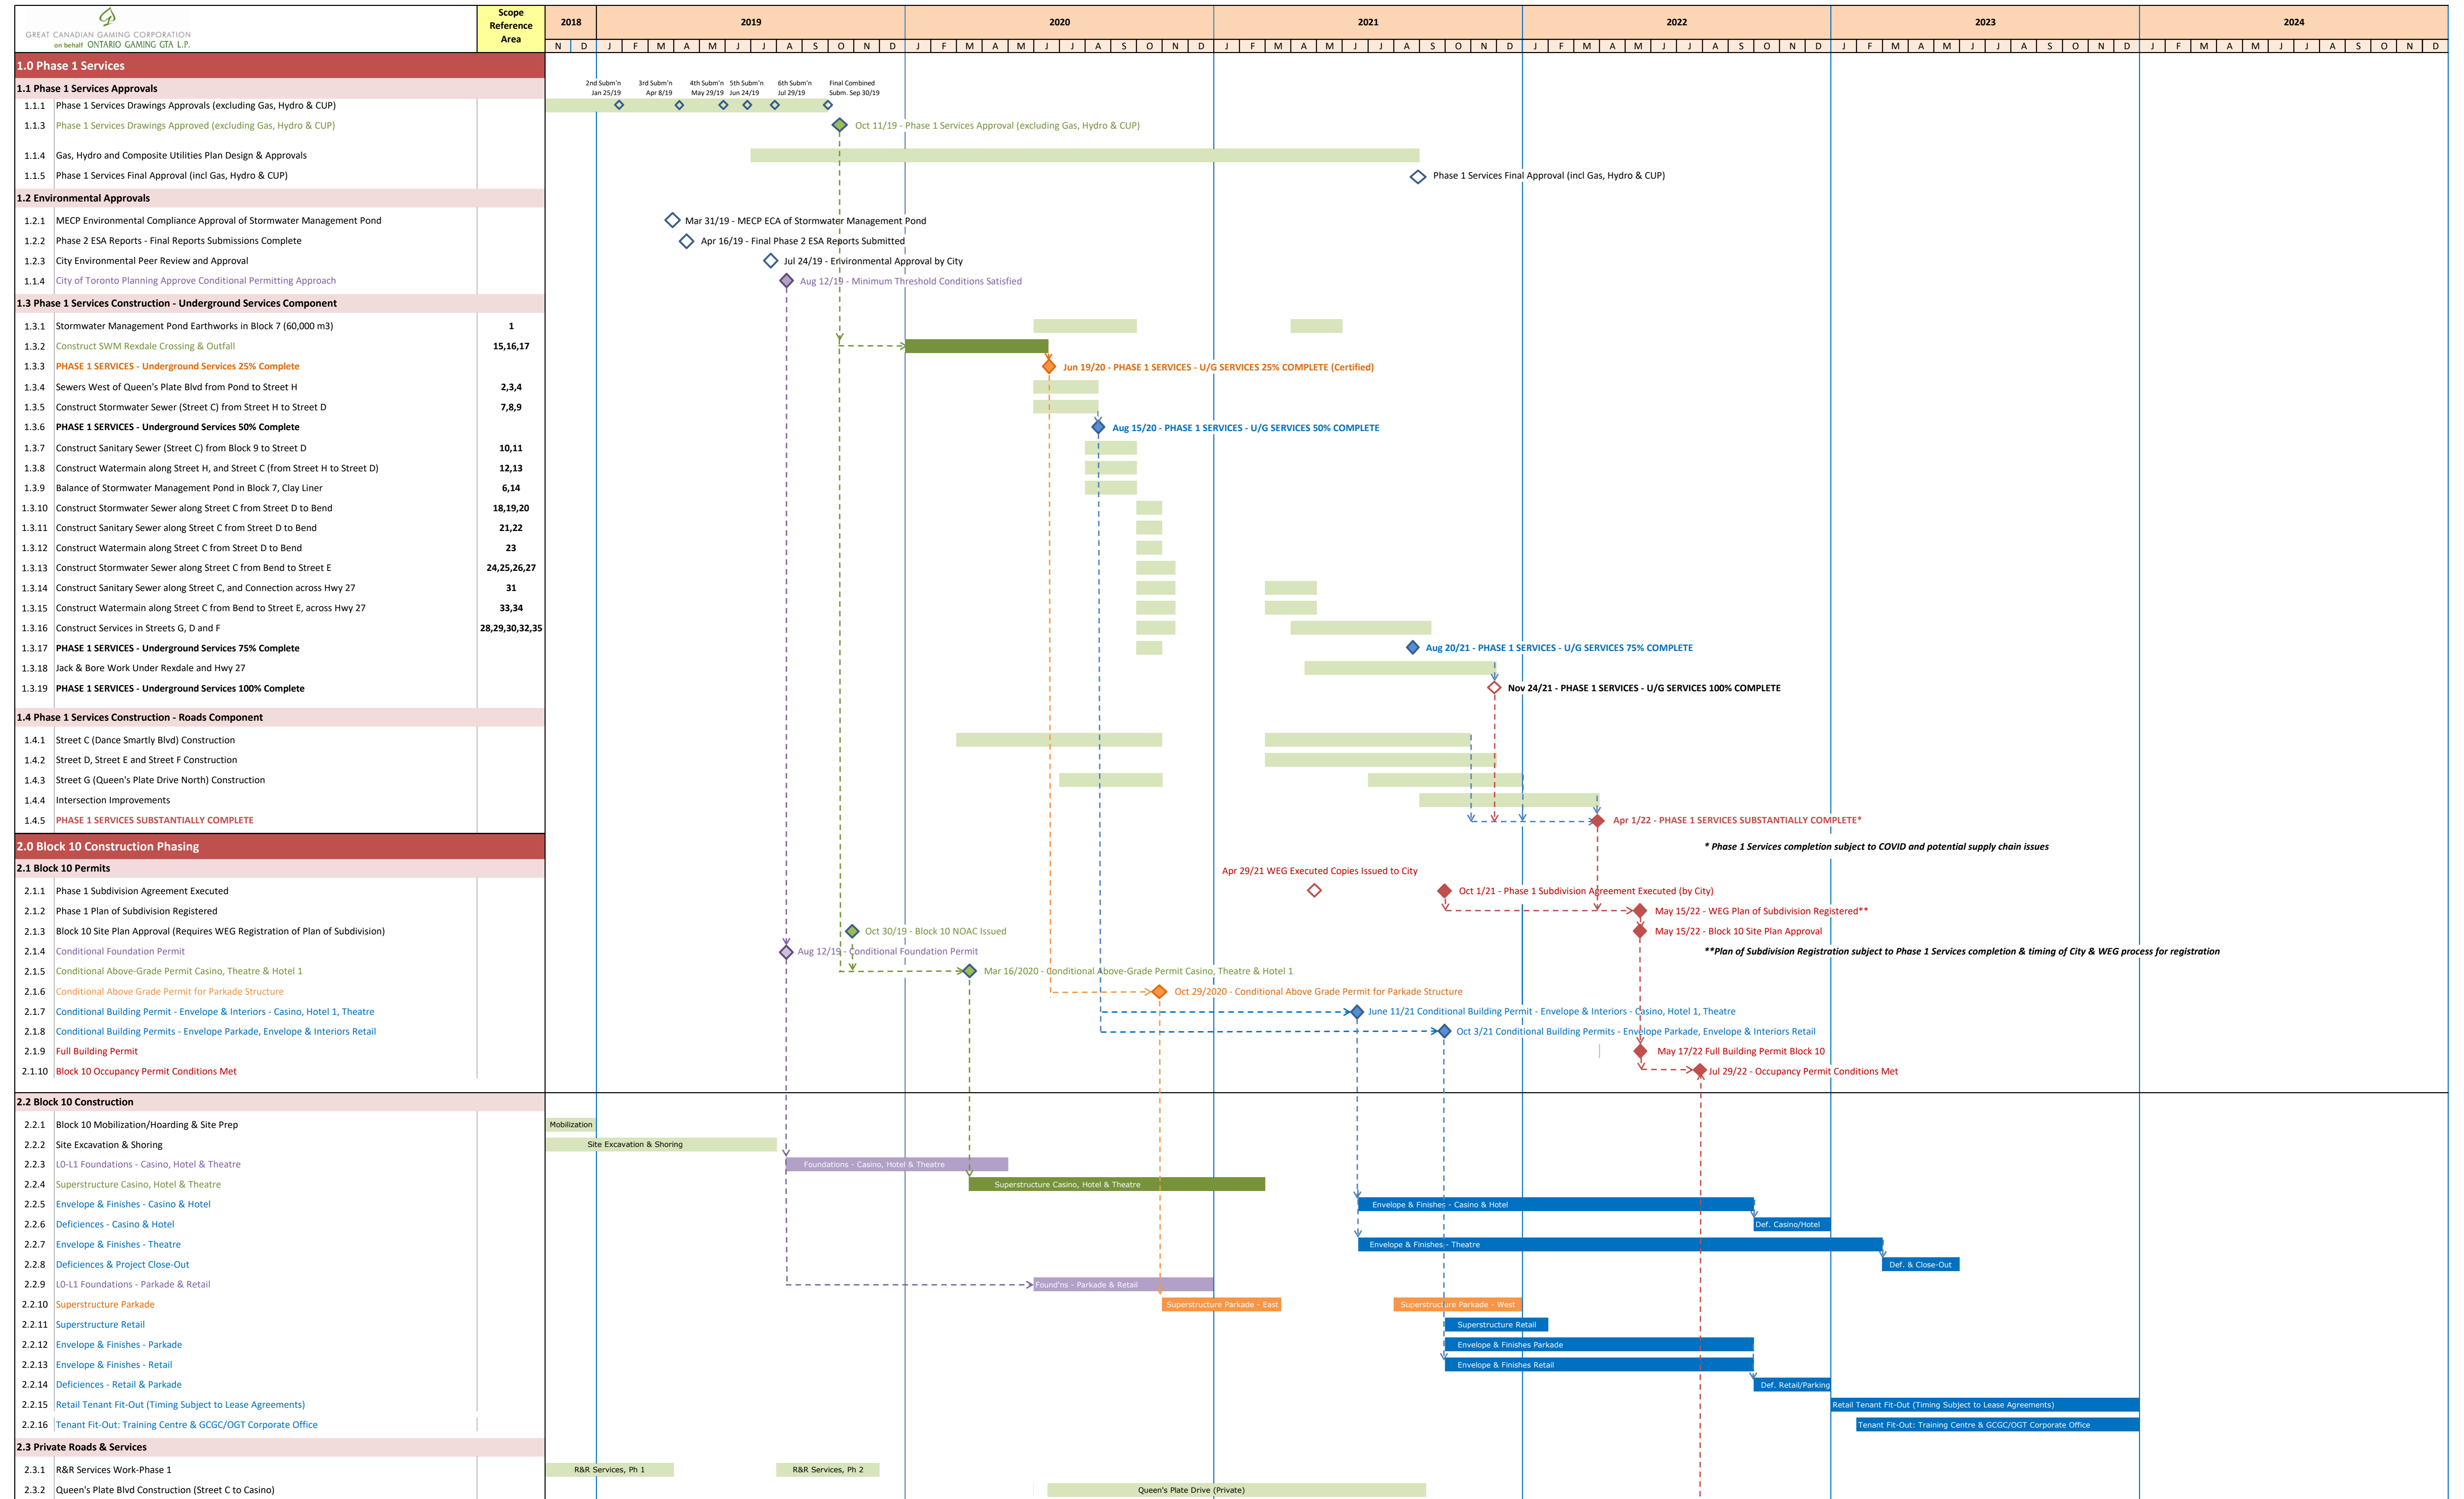

555 Rexdale Blvd - Woodbine Racetrack  
**BLOCK 10 CONDITIONAL PERMITTING SCHEDULE**

555 Rexdale Blvd - Woodbine Racetrack  
**BLOCK 10 CONDITIONAL PERMITTING SCHEDULE**