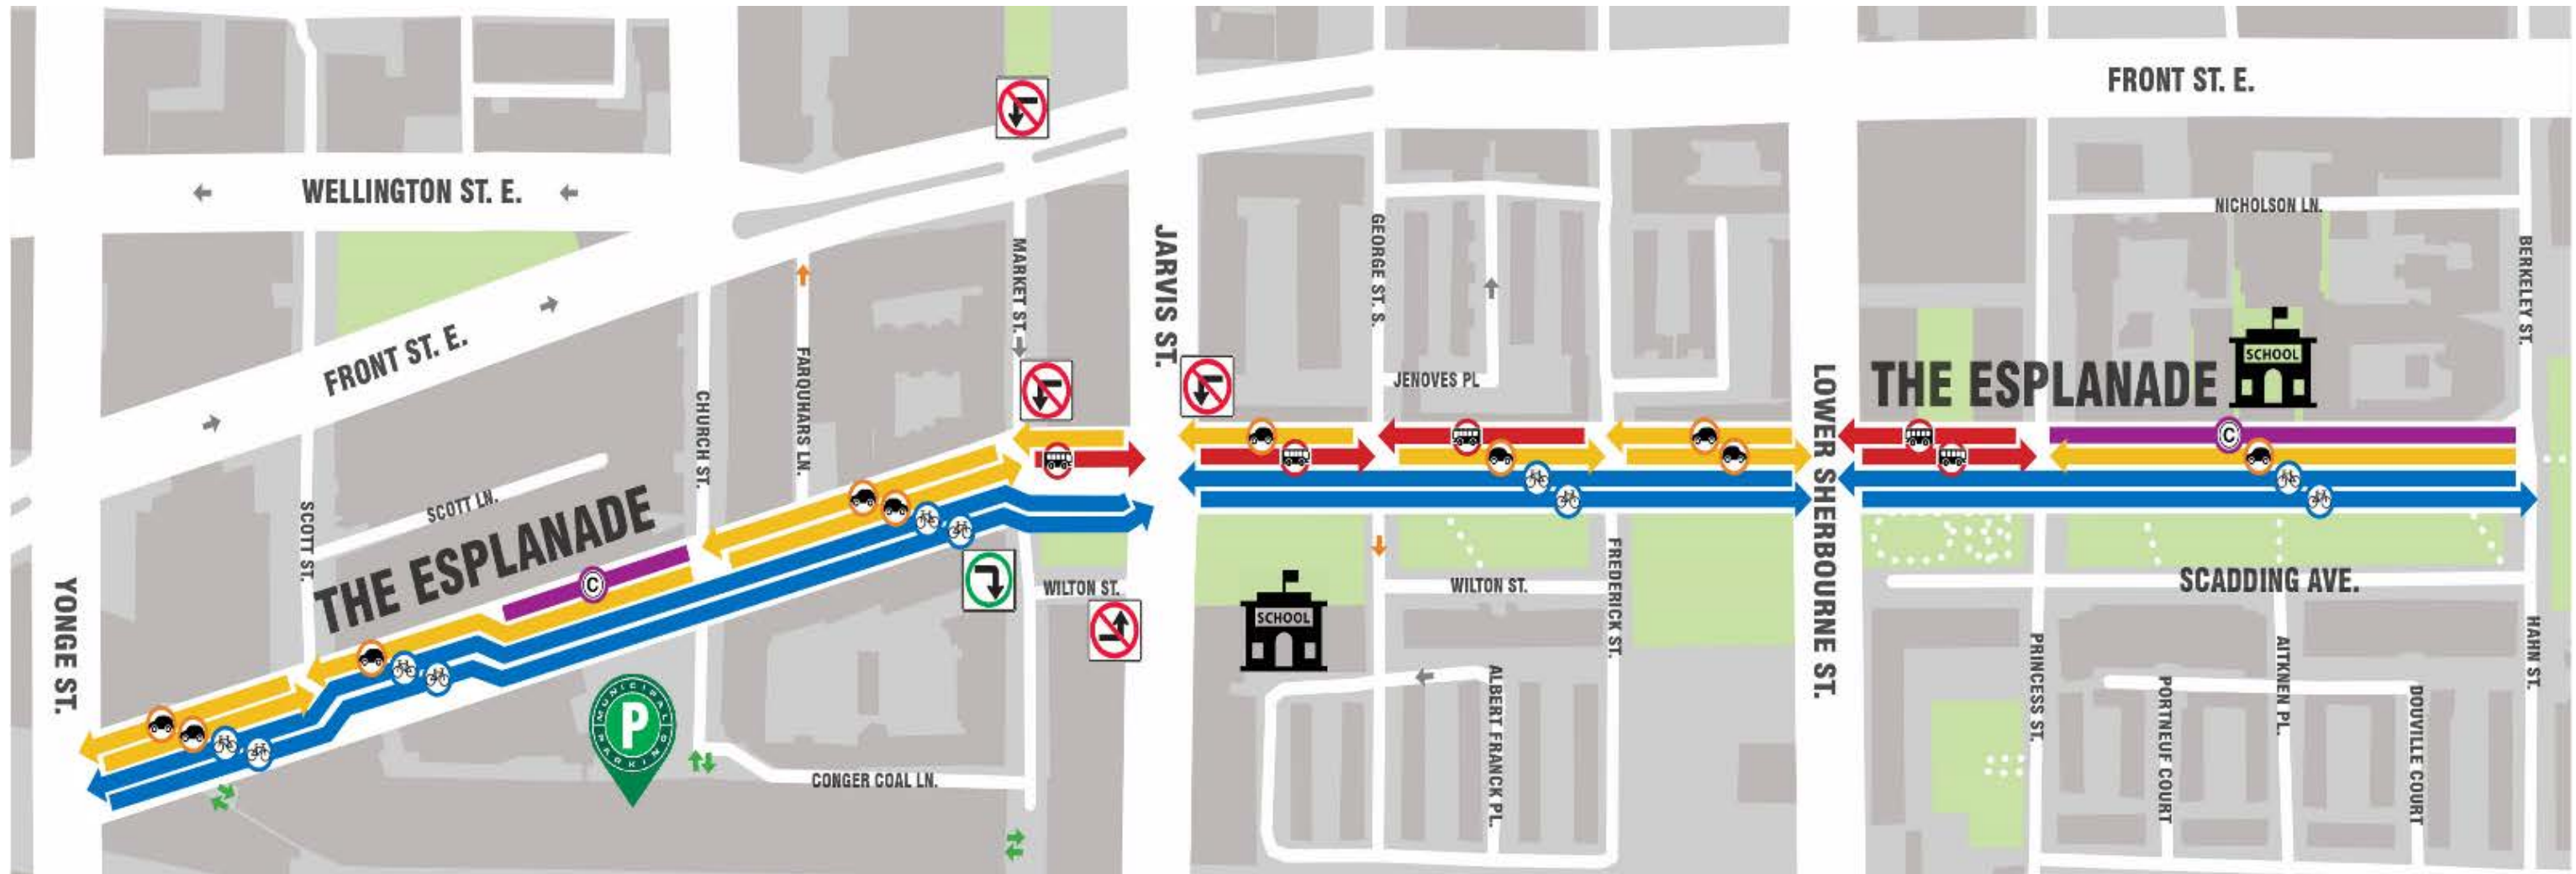

Attachment 6 - The Esplanade Project Map

- LEGEND**
-  Drive Lane
  -  TTC Only Drive Lane
  -  Cycle Track
  -  Curbside Activity
  -  Conversion to One Way
  -  Green P Entrance & Exit