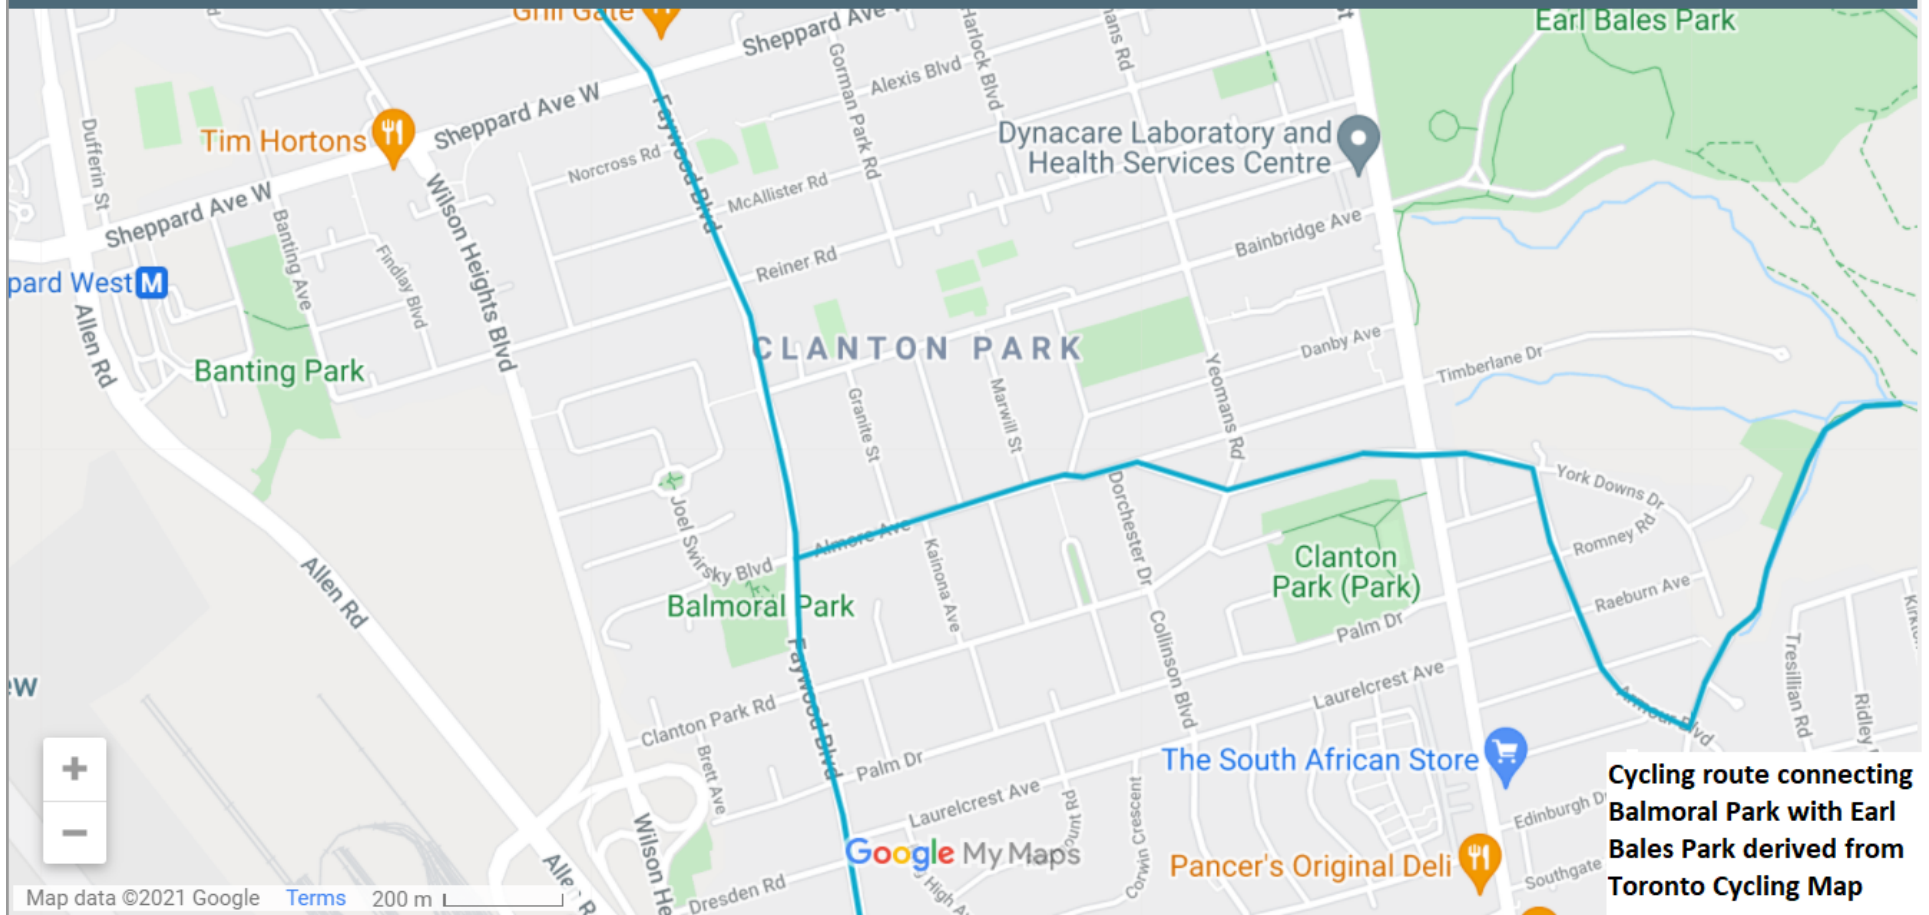

Toronto Cycling Map ★

[i](#) This map was made with Google My Maps. [Create your own.](#)

Map data ©2021 Google [Terms](#) 200 m

Cycling route connecting Balmoral Park with Earl Bales Park derived from Toronto Cycling Map