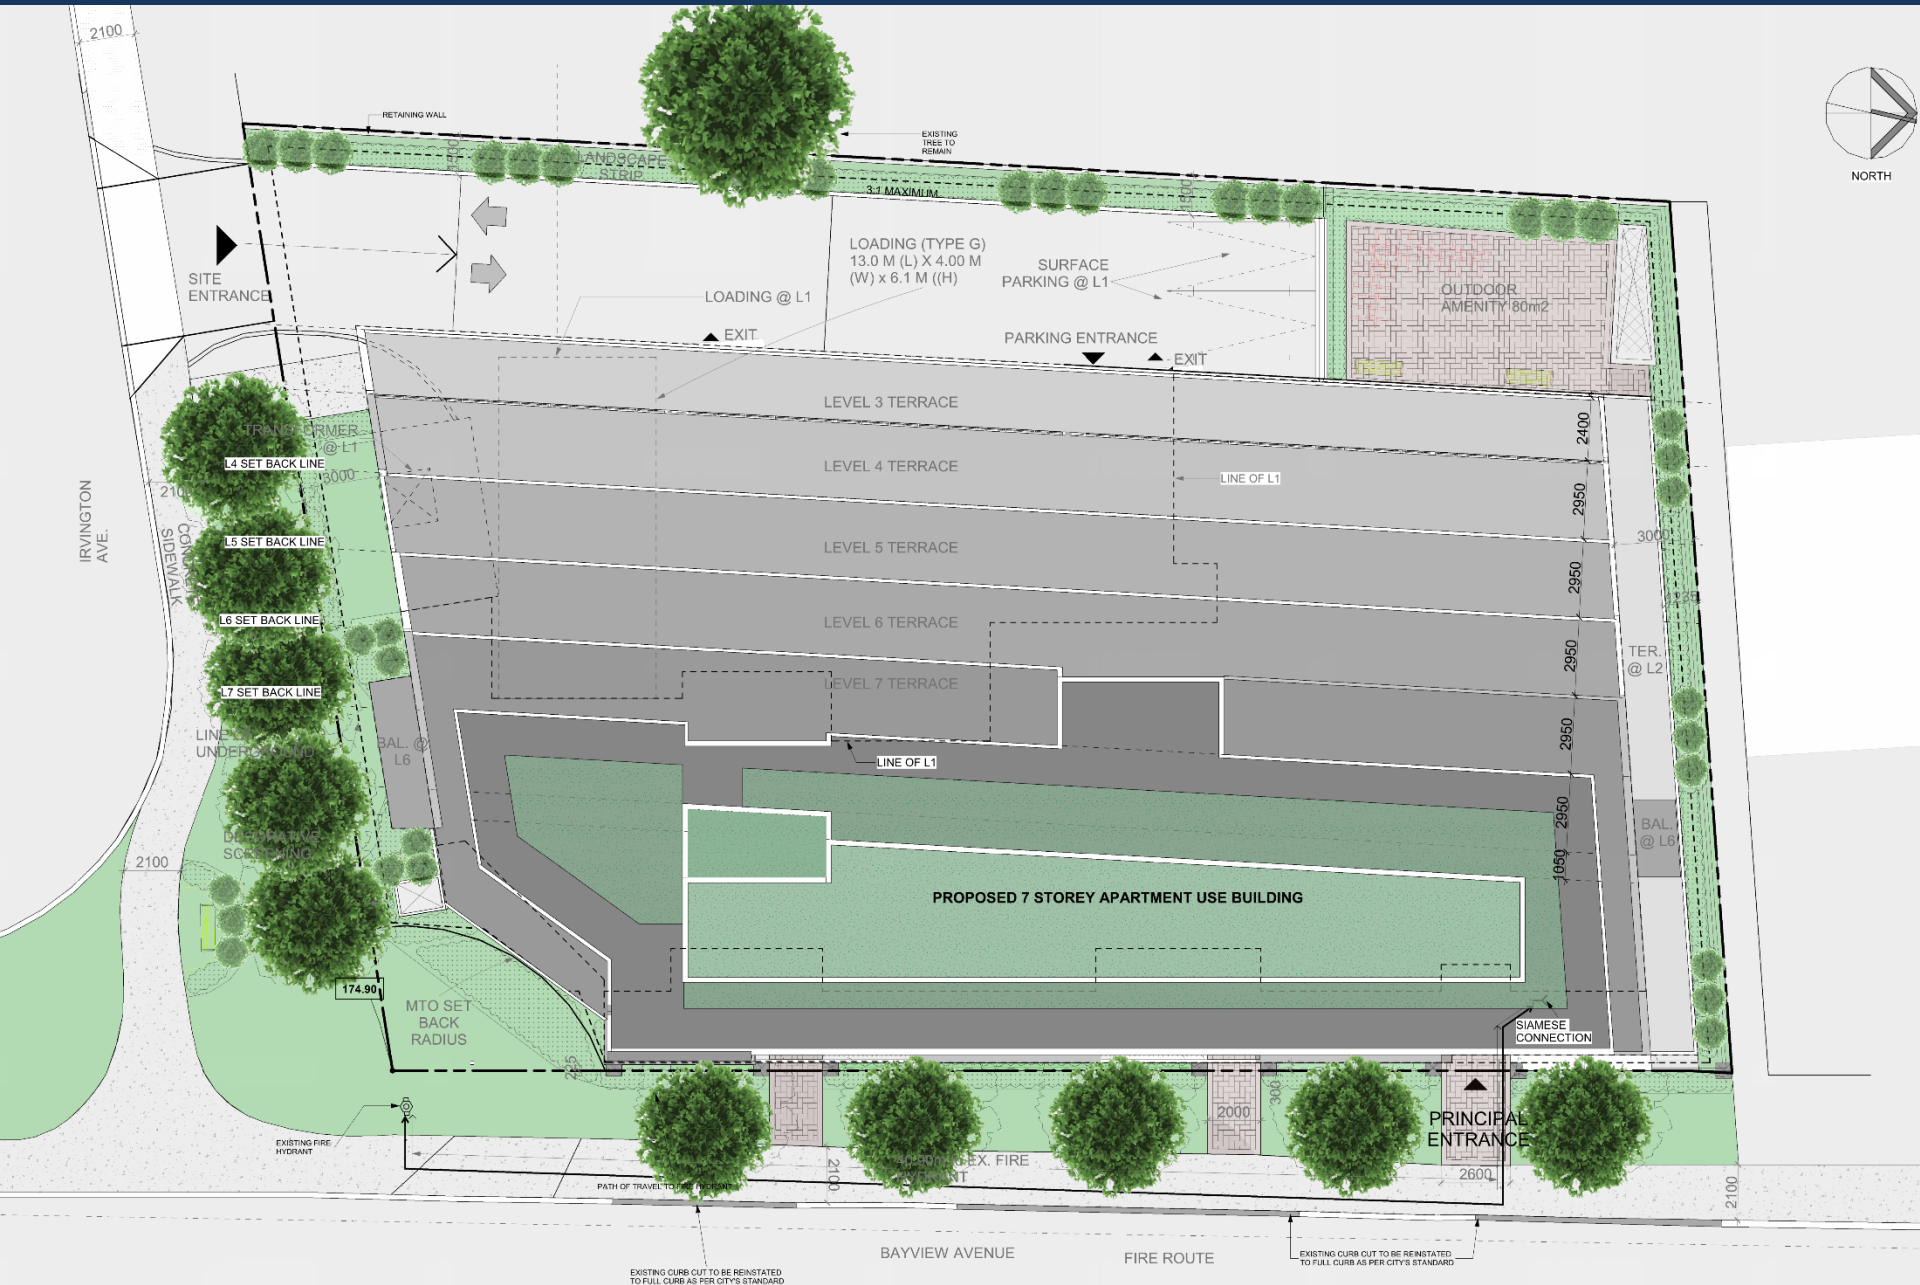

2810, 2812, & 2814 Bayview Avenue

Dormer View Inc.

19 150397 NNY 18 OZ

May 21, 2021

Site Context

Site Condition

Proposed Site Plan

Bayview Avenue Streetscape

Bayview Avenue

Perspective View (North-West)

Irvington Avenue Streetscape

Irvington Crescent

Building Elevation (South)