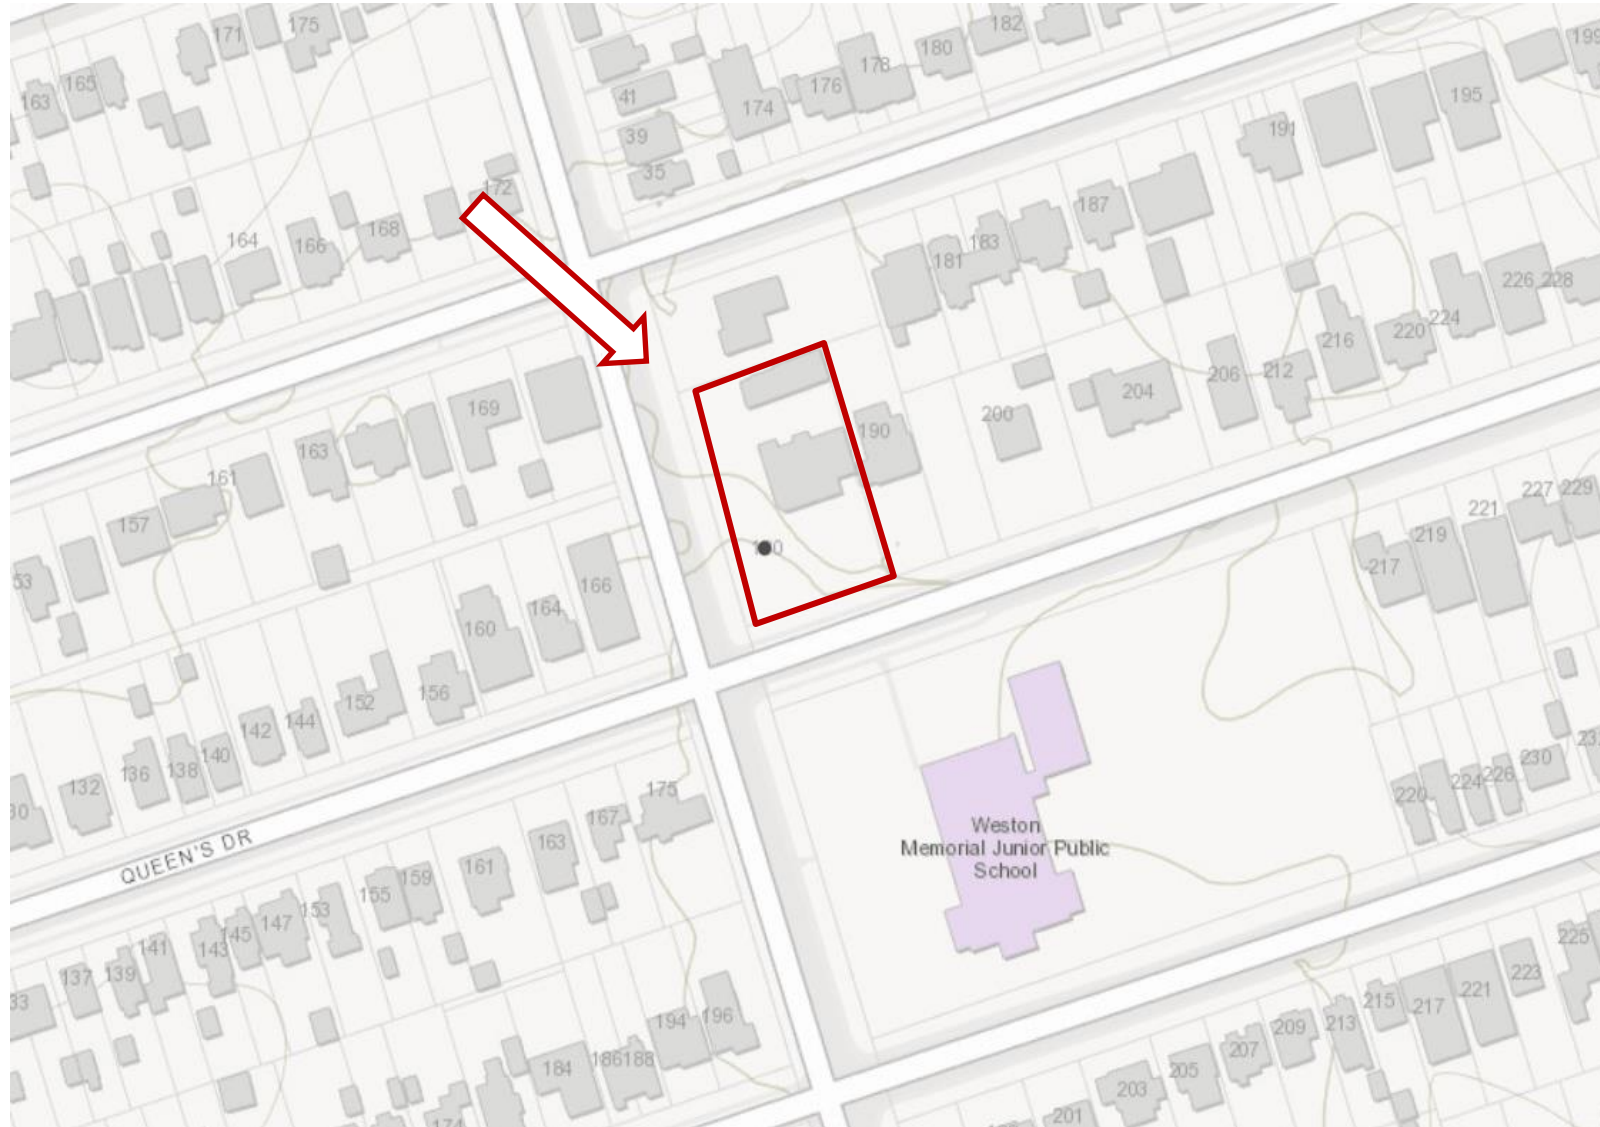

# **PB28.1 180 Queens Drive - Inclusion on the City of Toronto's Heritage Register**

## PB28.1 180 Queens Drive

This location map is for information purposes only; the exact boundaries of the property are not show. The arrow marks the location of the site.

# PB28.1 180 Queens Drive

1913 Goad's Atlas Map showing the subject property had been built

---

**PB28.1**  
**180 Queens Drive**

View of 180 Queens Drive looking northwest (House Sigma)

Side (west) elevation at 180 Queens Drive (House Sigma)

---

**PB28.1**  
**180 Queens Drive**