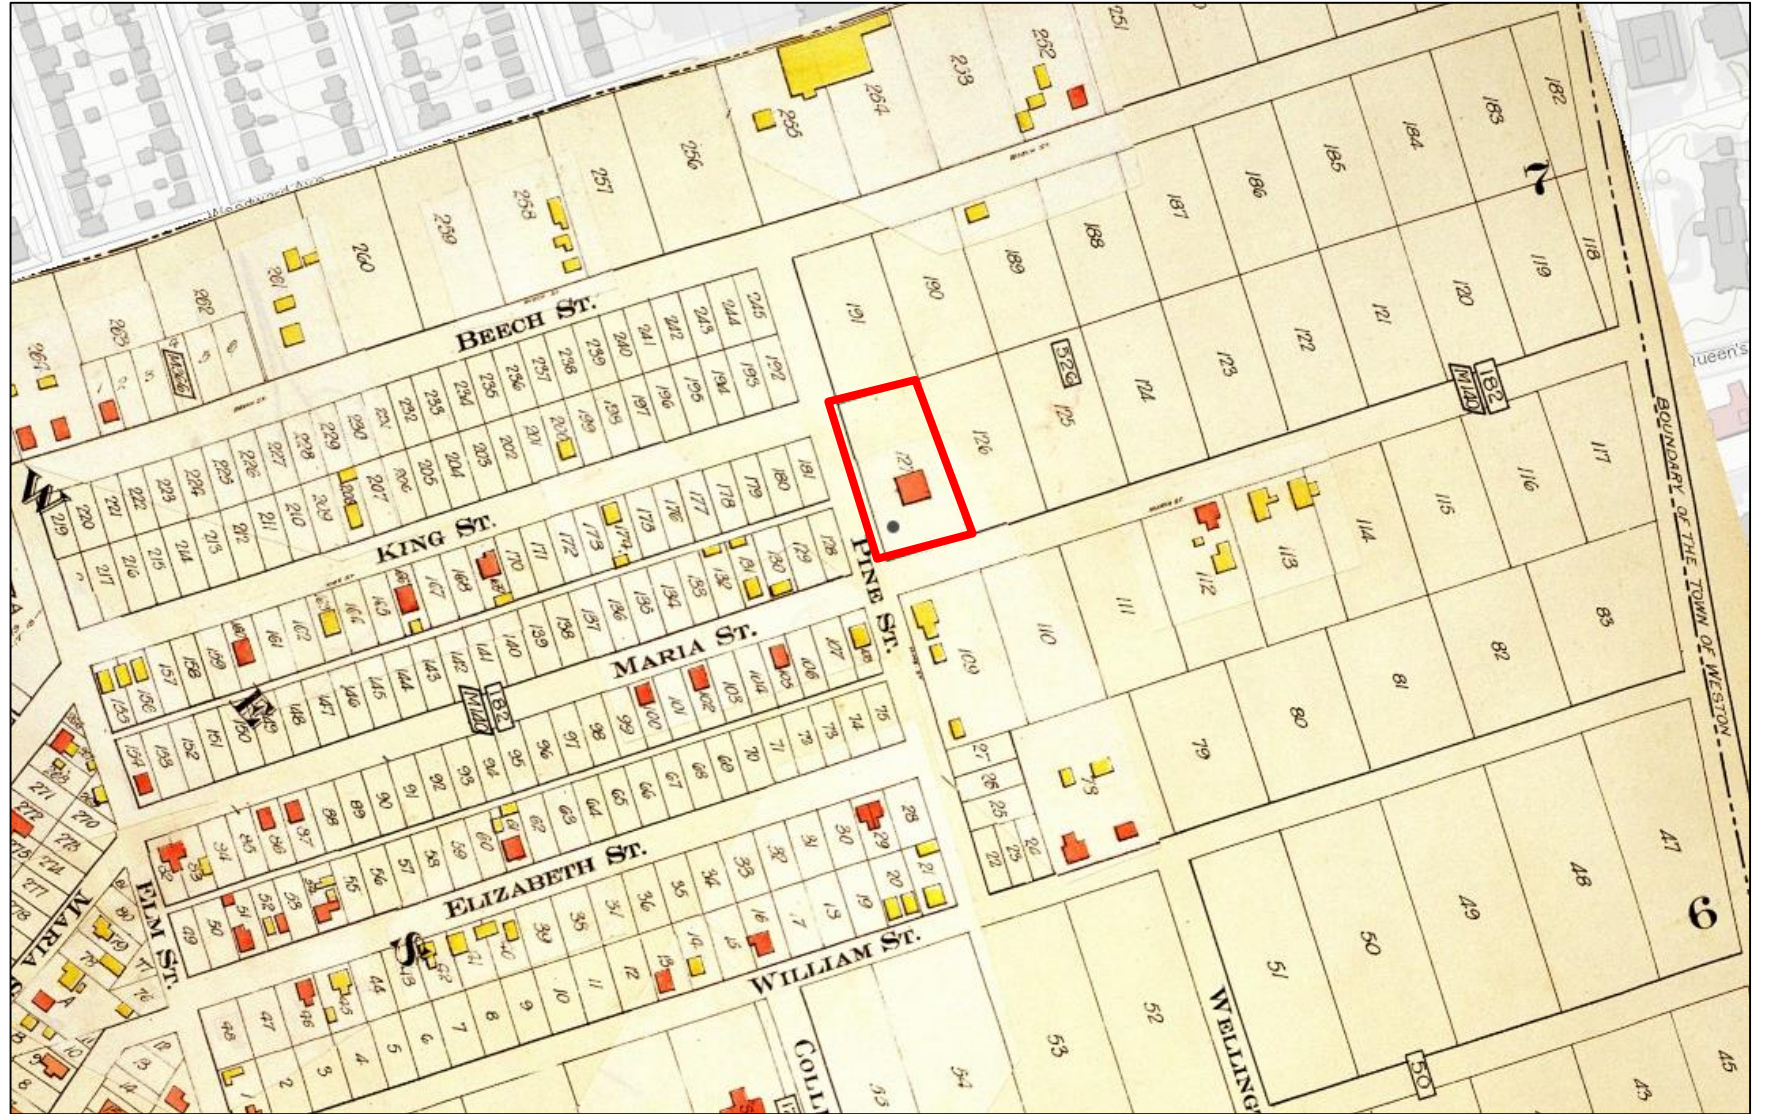

# **PB28.1 180 Queens Drive - Inclusion on the City of Toronto's Heritage Register**

## PB28.1 180 Queens Drive

This location map is for information purposes only; the exact boundaries of the property are not show. The arrow marks the location of the site.

# PB28.1 180 Queens Drive

1913 Goad's Atlas Map showing the subject property had been built

---

**PB28.1**  
**180 Queens Drive**

View of 180 Queens Drive looking northwest (House Sigma)

Side (west) elevation at 180 Queens Drive (House Sigma)

---

**PB28.1**  
**180 Queens Drive**