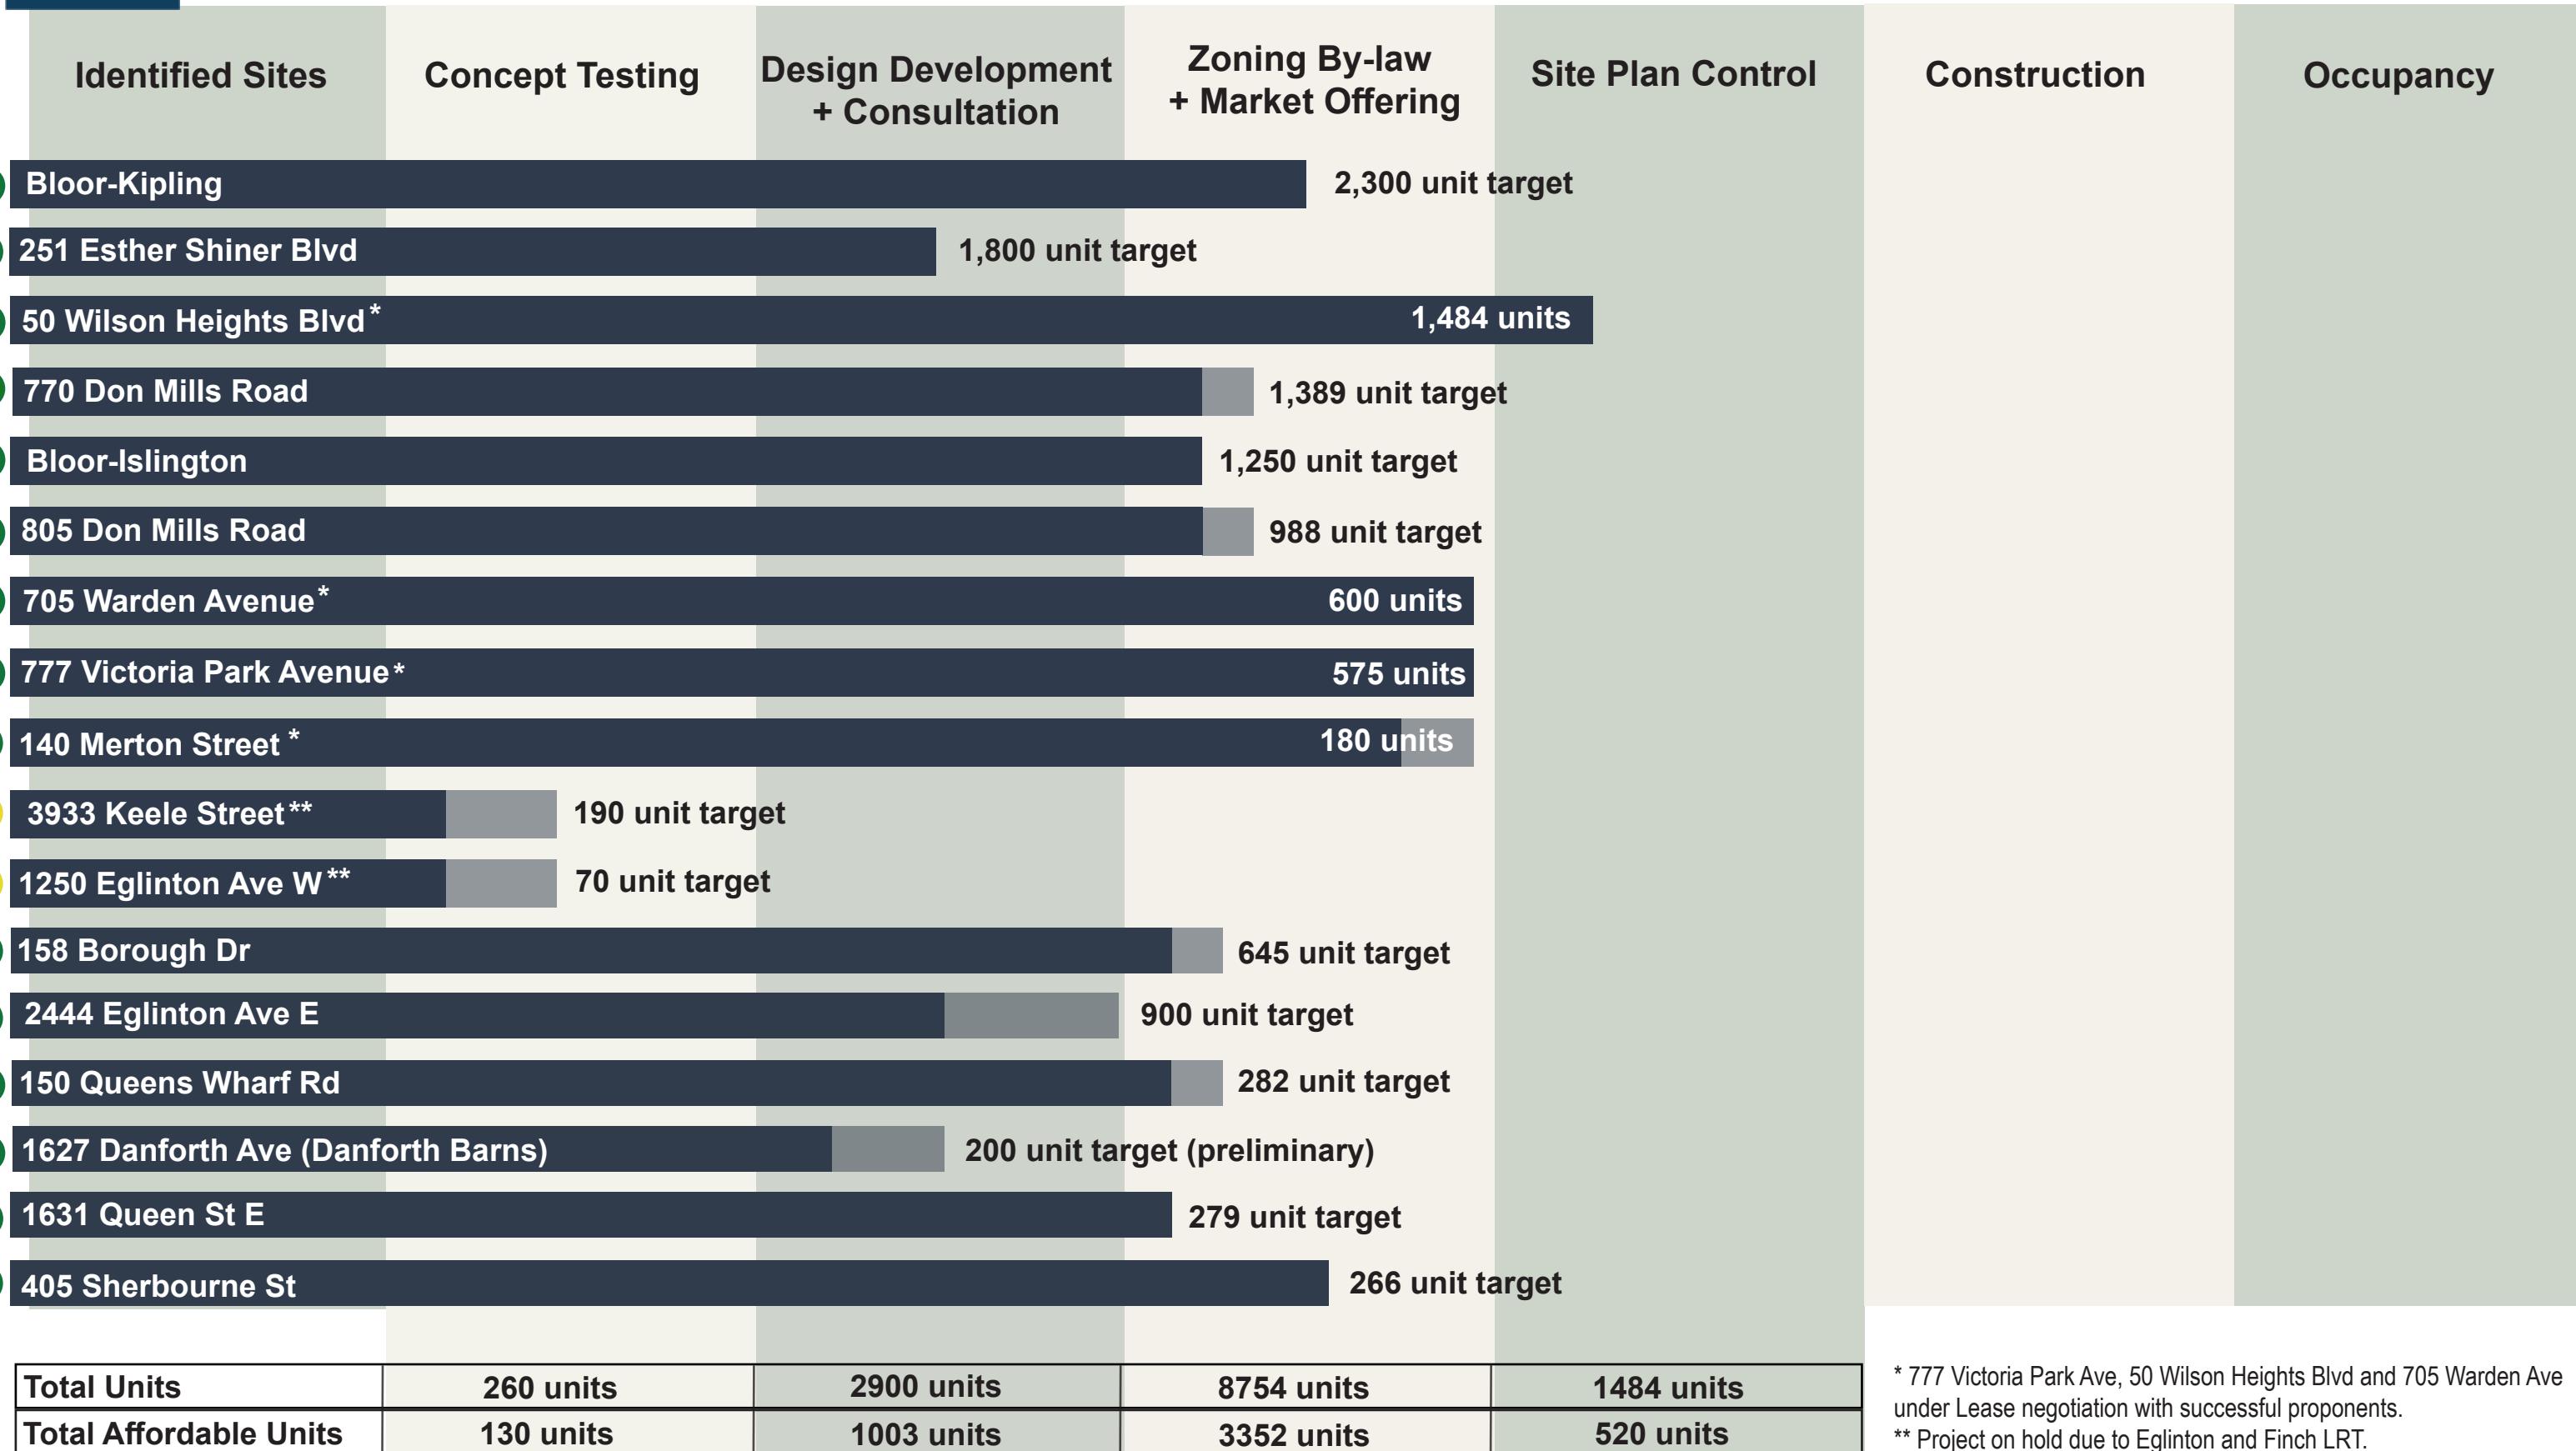

HOUSING NOW UNIT TRACKER - PHASE 1 AND 2

UPDATED AUGUST 24, 2021

Legend

- Advancing
- Pending
- On Hold
- T** Higher order transit corridor

Led by Proponent

* 777 Victoria Park Ave, 50 Wilson Heights Blvd and 705 Warden Ave under Lease negotiation with successful proponents.
 ** Project on hold due to Eglinton and Finch LRT.