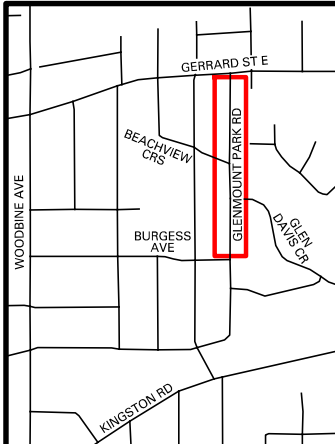

GERRARD ST E

C - - - - - C

A  B   PROPOSED ONE-WAY SPEED HUMPS

DISCLAIMER:
 THIS DRAWING WAS PREPARED UPON REQUEST FROM THE WARD COUNCILLOR
 * PLACEMENT OF THIS SPEED HUMPS DOES NOT COMPLY WITH THE CITY OF TORONTO'S TRAFFIC CALMING POLICY.

SPEED HUMPS LOCATIONS PLAN

GLENMOUNT PARK RD: GERRARD ST E - BUGRESS AVE