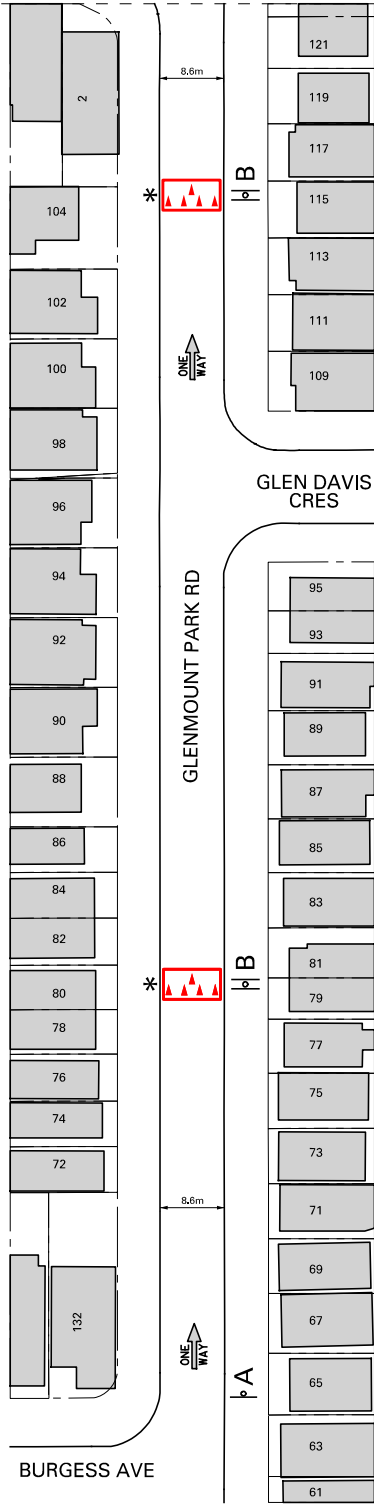

GERRARD ST E

C - - - - - C

A  B   PROPOSED ONE-WAY SPEED HUMPS

DISCLAIMER:
 THIS DRAWING WAS PREPARED UPON REQUEST FROM THE WARD COUNCILLOR
 * PLACEMENT OF THIS SPEED HUMPS DOES NOT COMPLY WITH THE CITY OF TORONTO'S TRAFFIC CALMING POLICY.

SPEED HUMPS LOCATIONS PLAN

GLENMOUNT PARK RD: GERRARD ST E - BUGRESS AVE