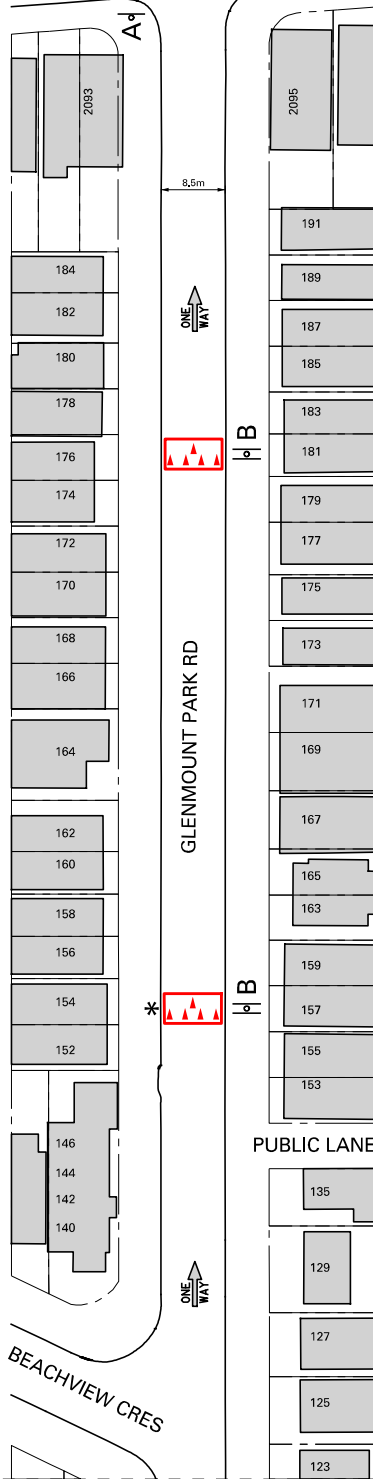

GERRARD ST E

C - - - - - C

A  B   PROPOSED ONE-WAY SPEED HUMPS

DISCLAIMER:
 THIS DRAWING WAS PREPARED UPON REQUEST FROM THE WARD COUNCILLOR
 * PLACEMENT OF THIS SPEED HUMPS DOES NOT COMPLY WITH THE CITY OF TORONTO'S TRAFFIC CALMING POLICY.

SPEED HUMPS LOCATIONS PLAN

GLENMOUNT PARK RD: GERRARD ST E - BUGRESS AVE