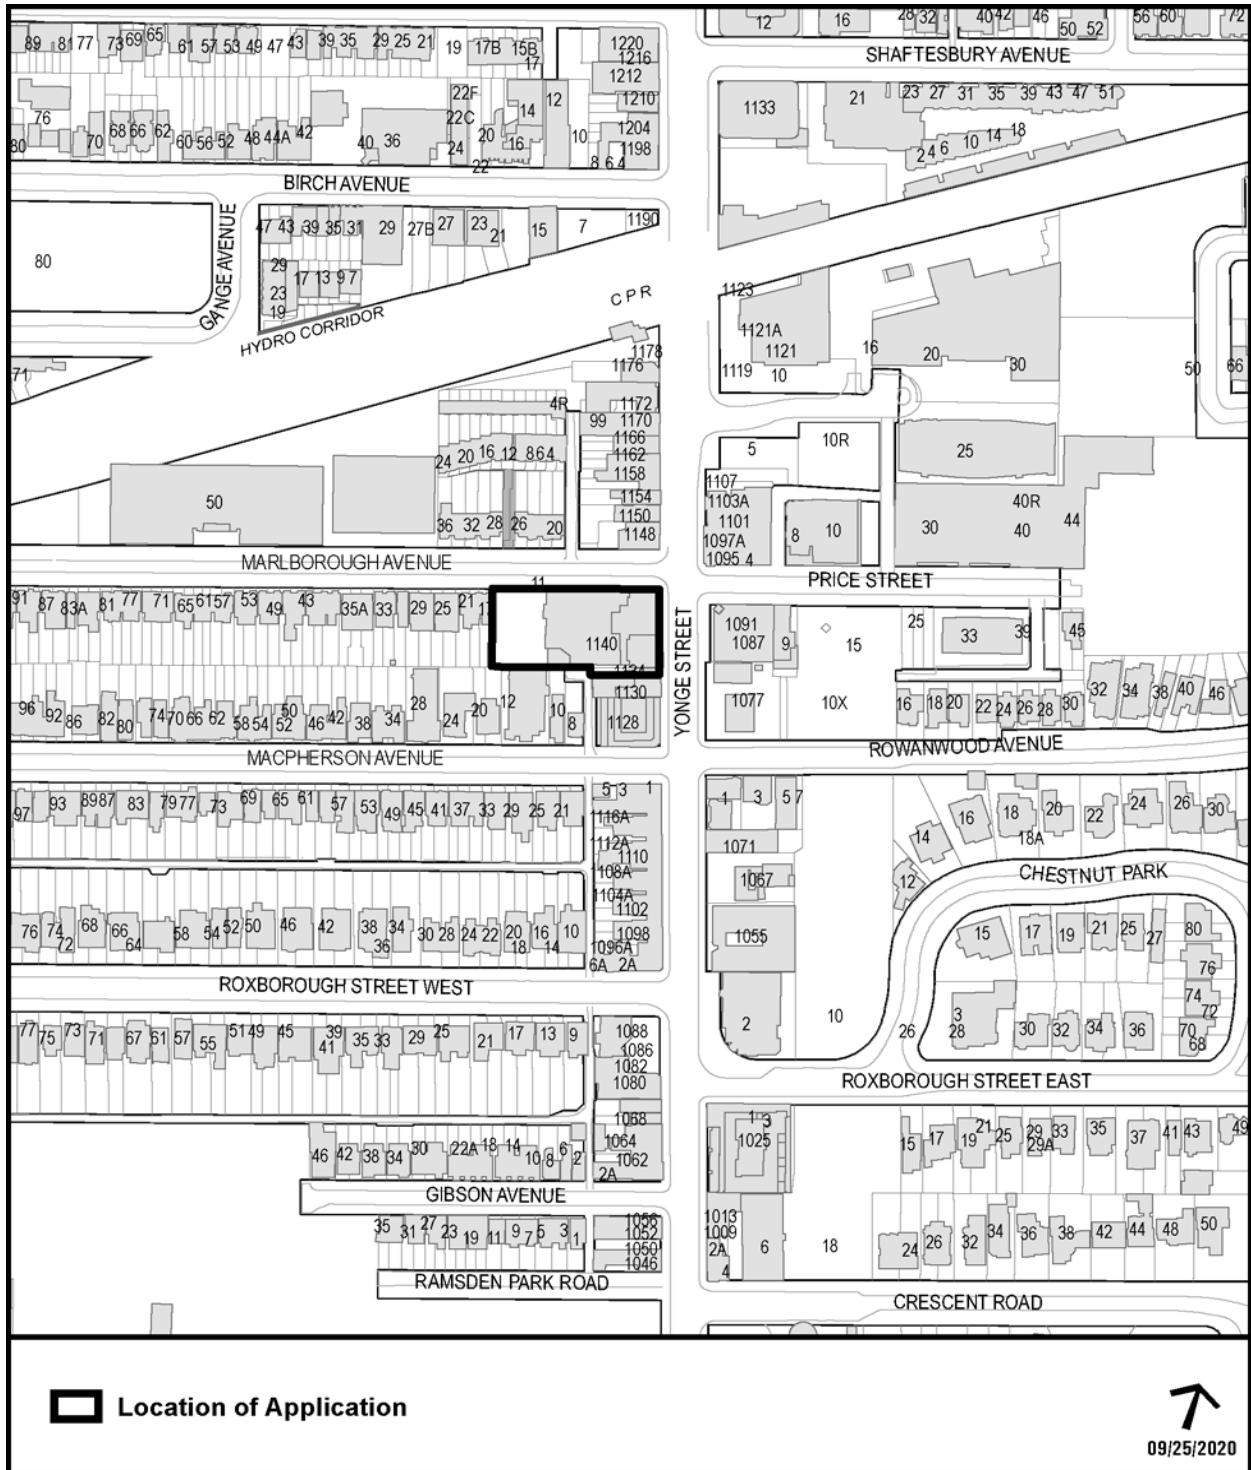

PUBLIC ATTACHMENT 1
LOCATION MAP
1134 and 1140 Yonge Street

Location Map, showing the property on the southwest corner of Marlborough Avenue and Yonge Street