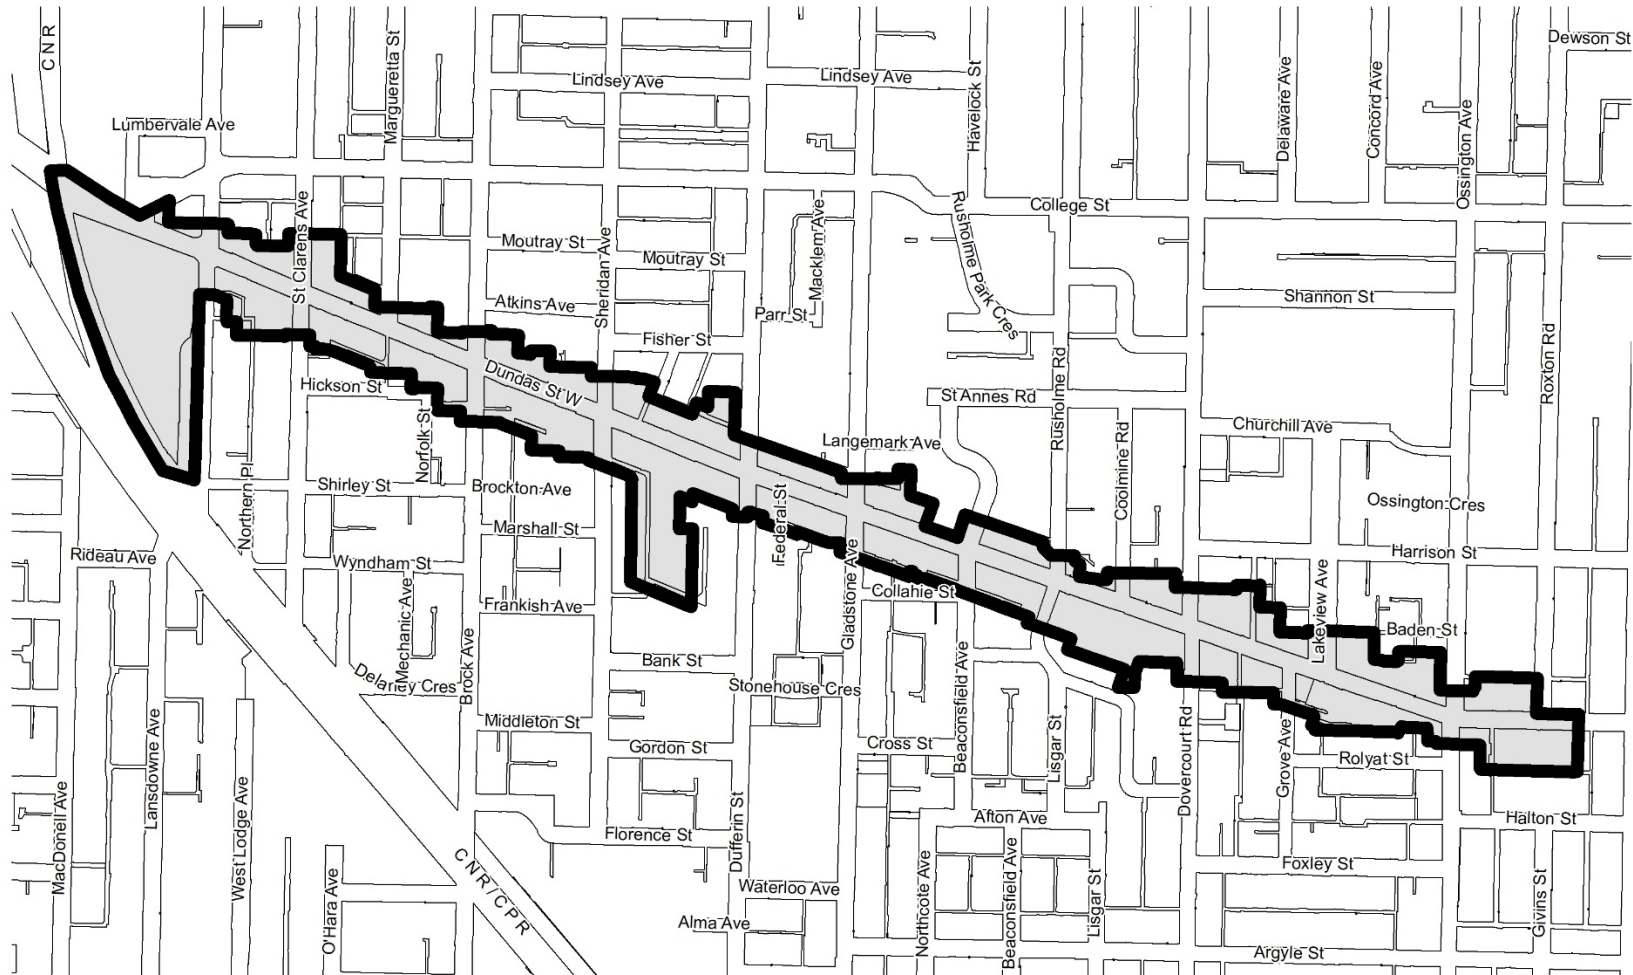

# Little Portugal Toronto BIA

Map File: web\LittlePortugalTO.mxd  
Created by: GCC, January 2019  
Updated by: EDC, January 2022