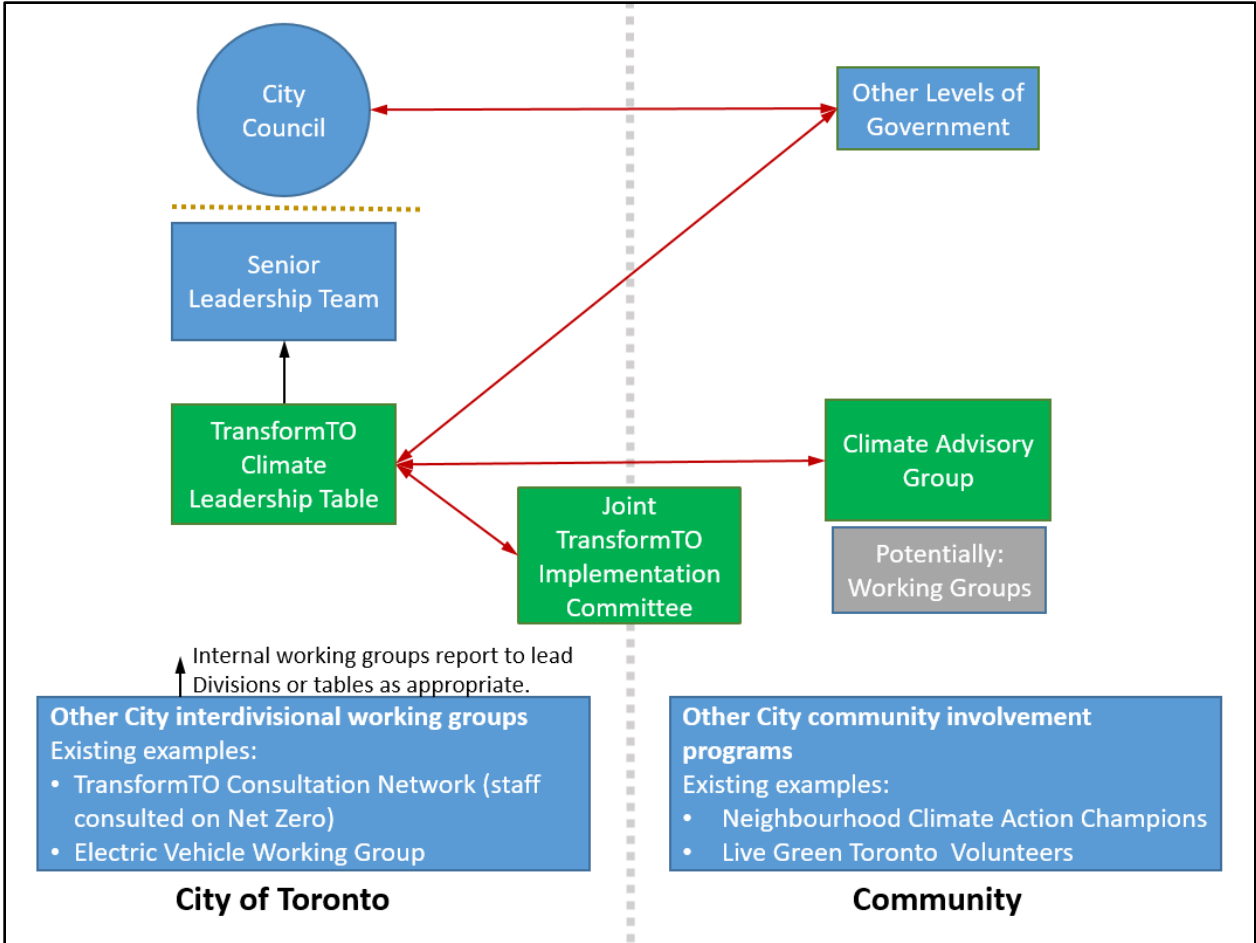

Overview of TransformTO Net Zero Strategy Accountability and Management Framework

<p>Legend:</p> <p>Blue – Existing structure</p> <p>Green – Recommended new structure</p> <p>Grey – Potential new structure</p>	<p>→ Direct reporting relationship</p> <p>→ Flow of information</p>
--	---