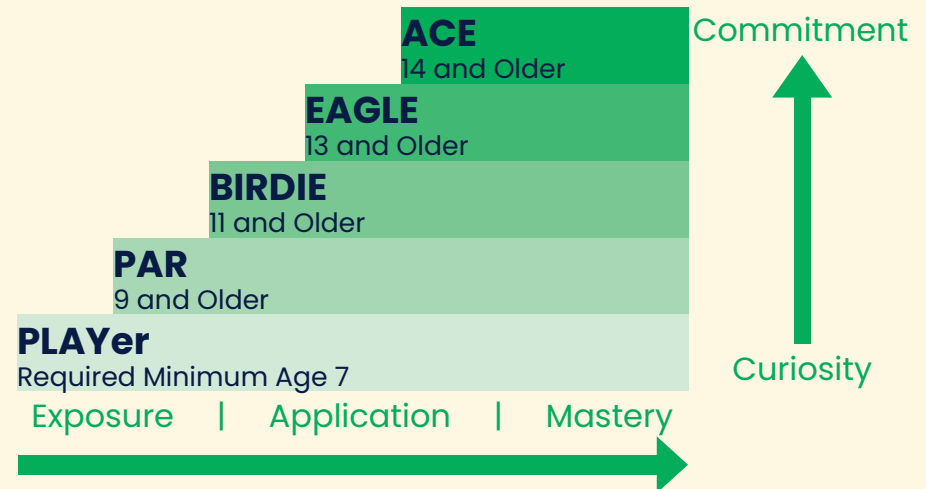

Character is what you bring to everything you do, but we aren’t born with it.

Character is learned, cultivated and shaped by our experiences.

First Tee builds experiences that build character. We believe experiences are our greatest teacher and that they should be both fun and meaningful, where kids feel excited to grow, safe to fail and better equipped for whatever comes their way.

By seamlessly integrating the game of golf with a life skills curriculum, we create active learning experiences that build inner strength, self-confidence and resilience that kids carry to everything they do.

First Tee Program

Participants progress through levels by demonstrating inner strength, character, and the life and golf skills they have learned. All participants regardless of age start at the PLAYer level.