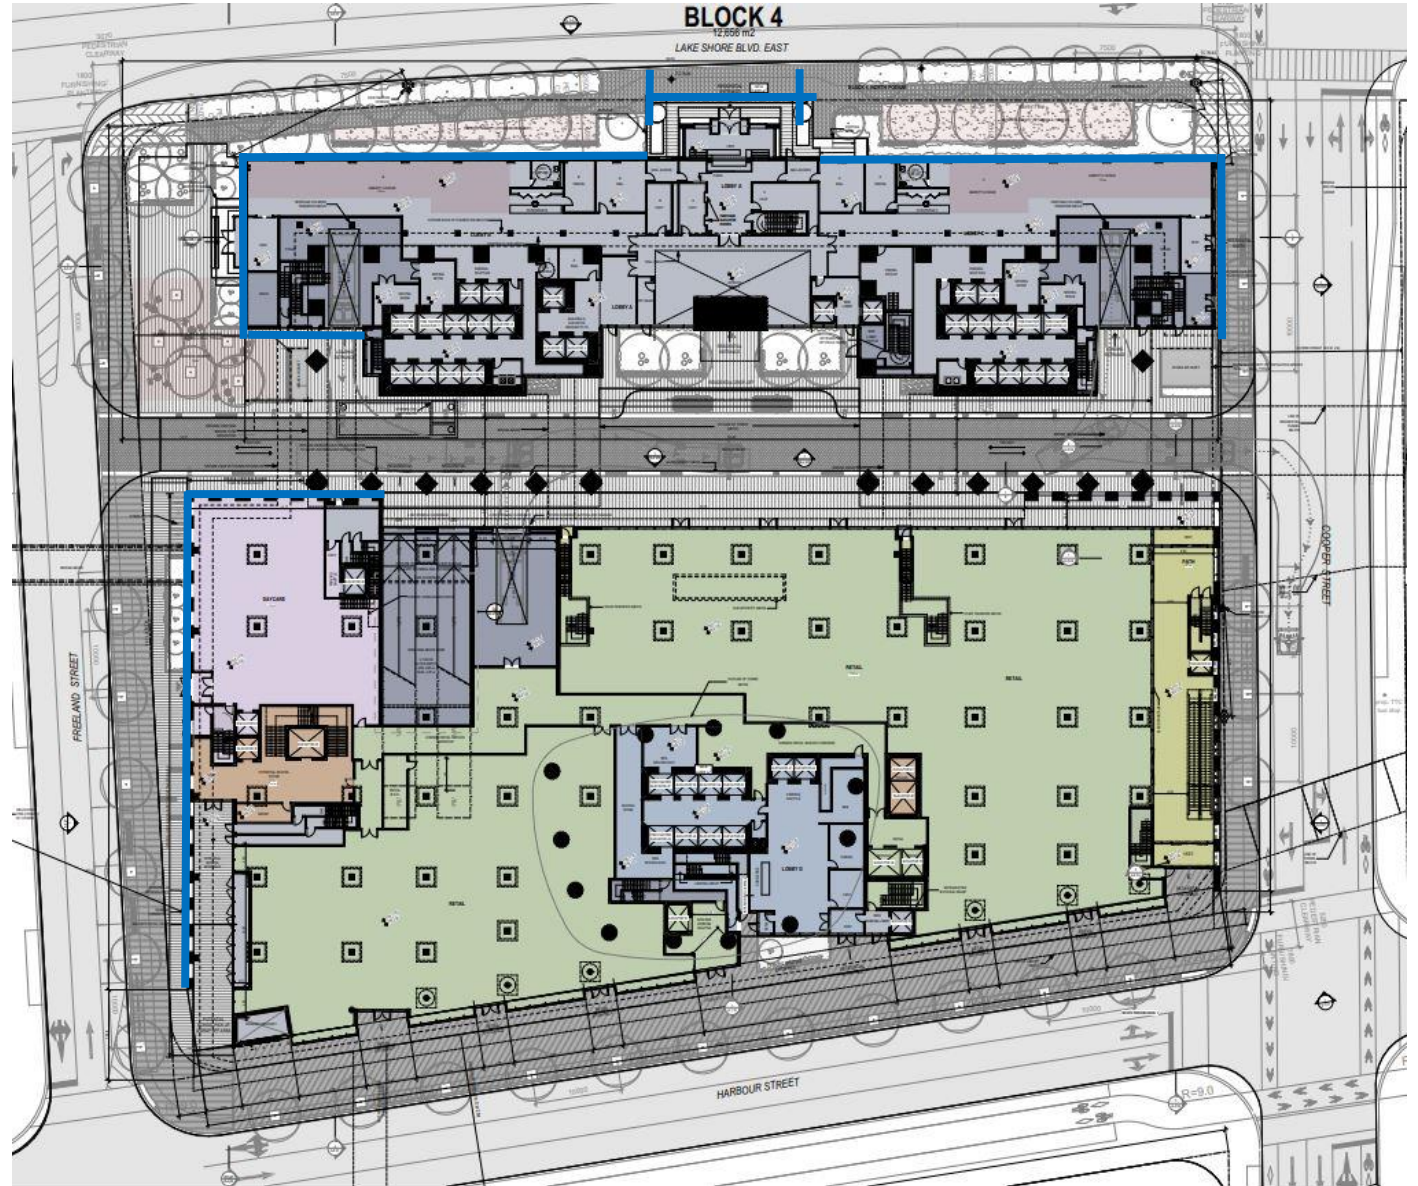

PB31.3

55 Lake Shore Boulevard East - Alterations to a Heritage Property and Authority to Enter into a Heritage Easement Agreement

PB31.3

55 Lake Shore Boulevard East

This location map is for information purposes only; the exact boundaries of the property are not shown. The arrow marks the location of the site.

PB31.3
55 Lake Shore Boulevard East

Rendering shown for
illustration purposes

PB31.3 55 Lake Shore Boulevard East

Site and ground floor plan

PB31.3 55 Lake Shore Boulevard East

Elevation drawings

PB31.3 55 Lake Shore Boulevard East