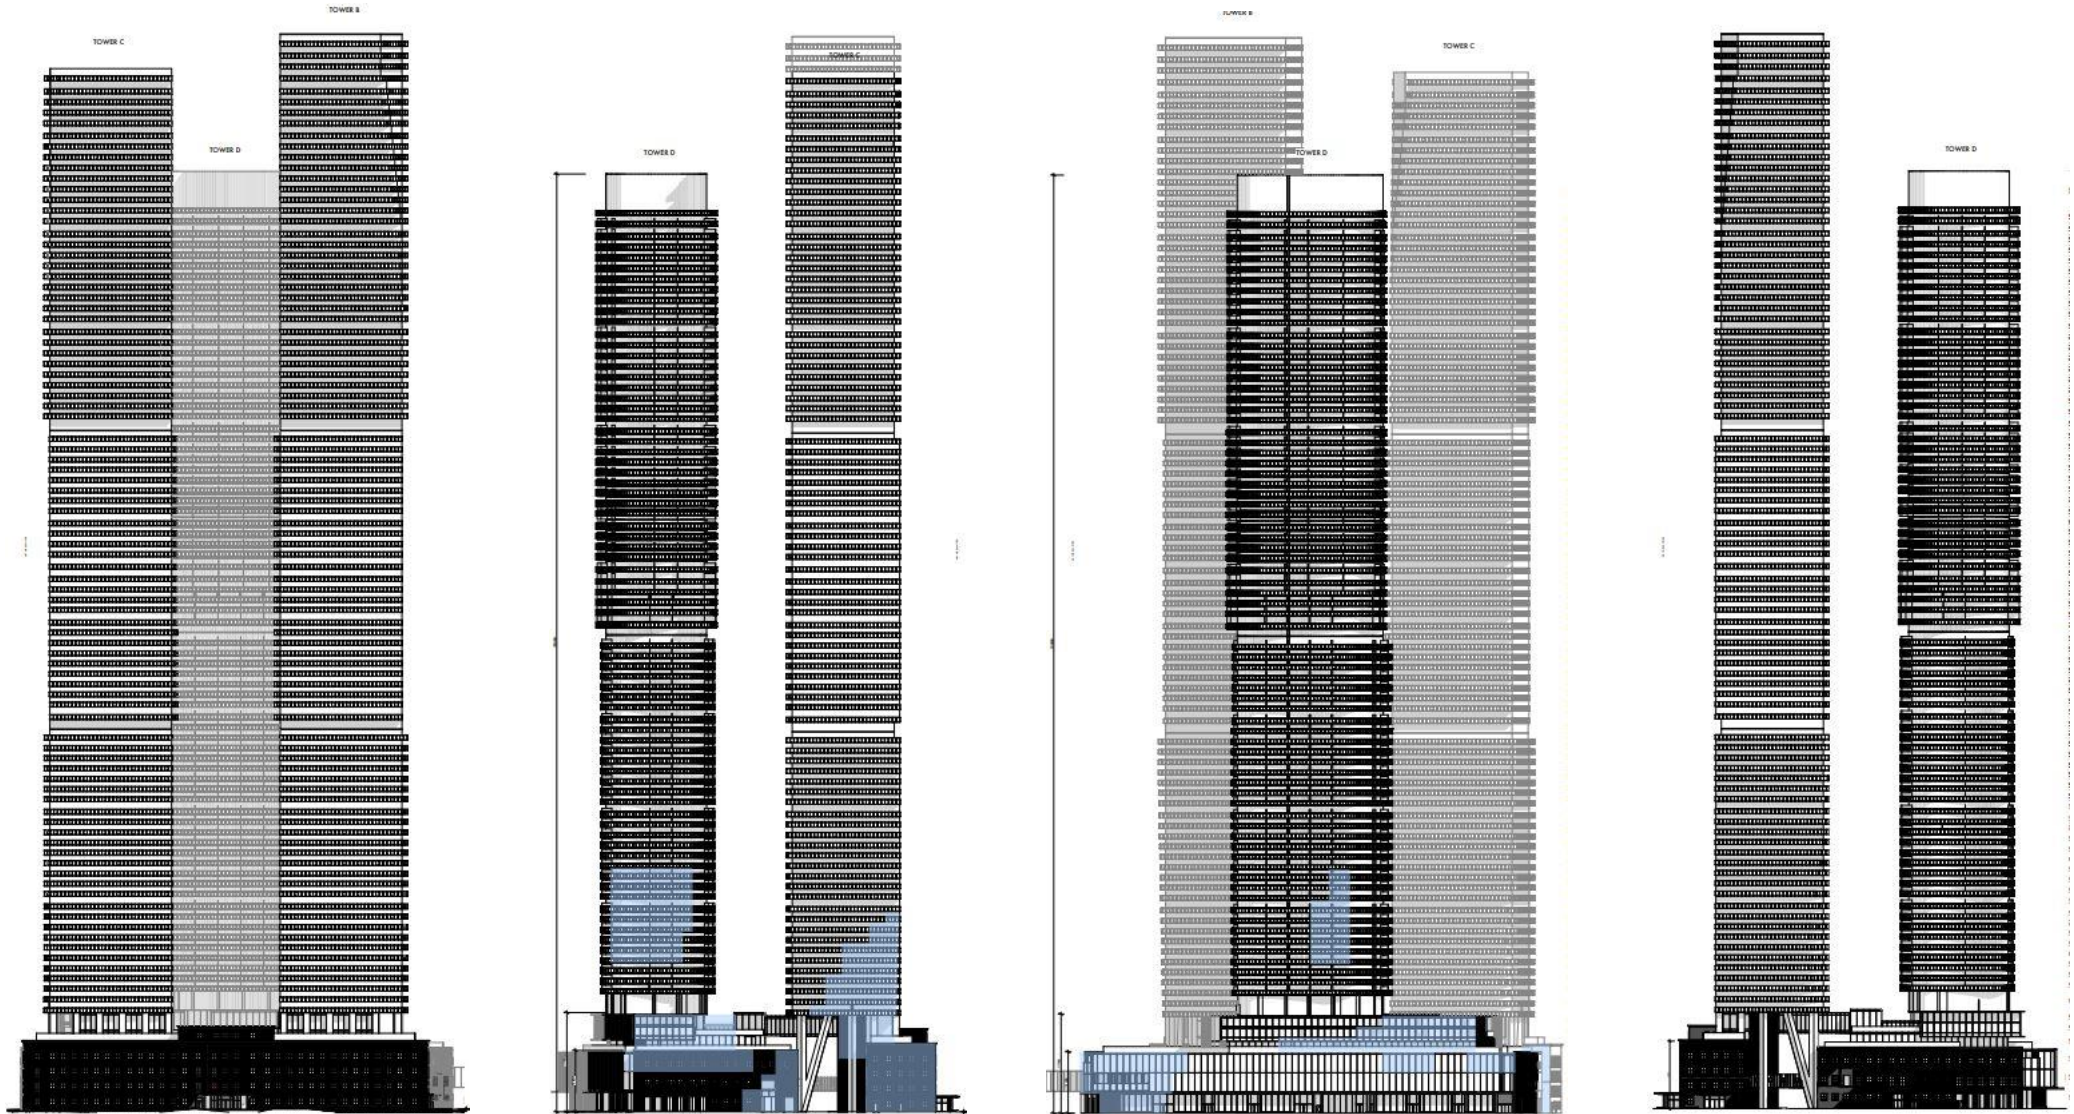

PB31.3

55 Lake Shore Boulevard East - Alterations to a Heritage Property and Authority to Enter into a Heritage Easement Agreement

PB31.3

55 Lake Shore Boulevard East

This location map is for information purposes only; the exact boundaries of the property are not shown. The arrow marks the location of the site.

PB31.3
55 Lake Shore Boulevard East

Rendering shown for
illustration purposes

PB31.3 55 Lake Shore Boulevard East

Site and ground floor plan

PB31.3 55 Lake Shore Boulevard East

Elevation drawings

PB31.3 55 Lake Shore Boulevard East

Proposed alterations

PB31.3 55 Lake Shore Boulevard East

Renderings shown for illustration purposes