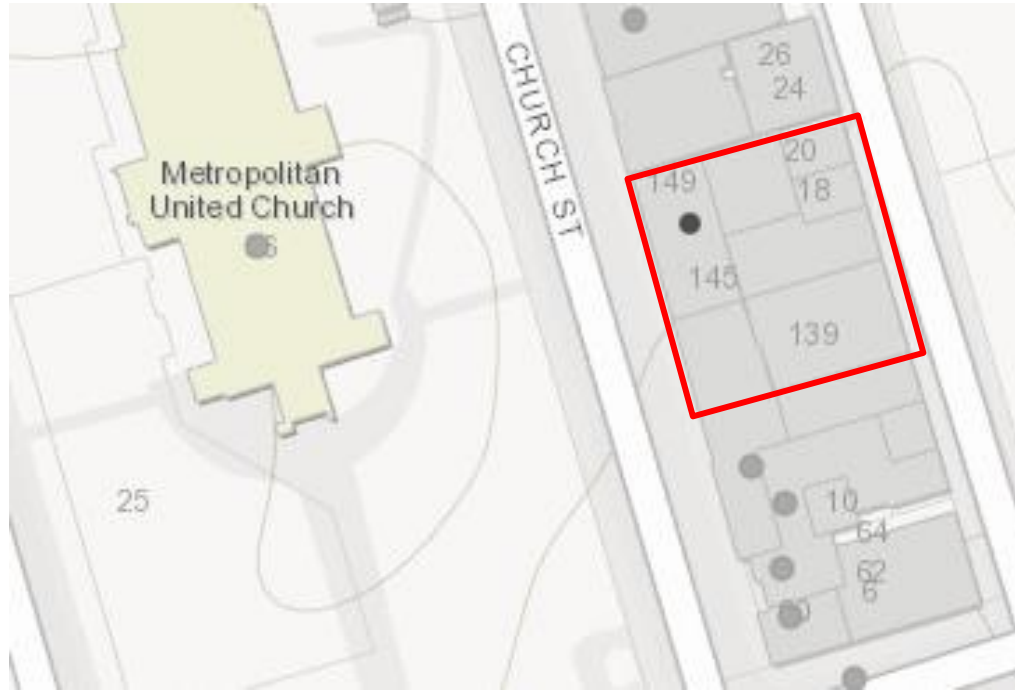

PB32.4

147 Church Street - Alterations to a Heritage Property and Authority to Enter into a Heritage Easement Agreement

PB32.4 147 Church Street

This location map is for information purposes only; the exact boundaries of the property are not show. The arrow marks the location of the site.

PB32.4
147 Church Street

Photograph of 147 Church Street

PB32.4 147 Church Street

Photographs and location plan showing application site at 137-149 Church St

PB32.4 147 Church Street

Ground Floor Plan

147 Church St