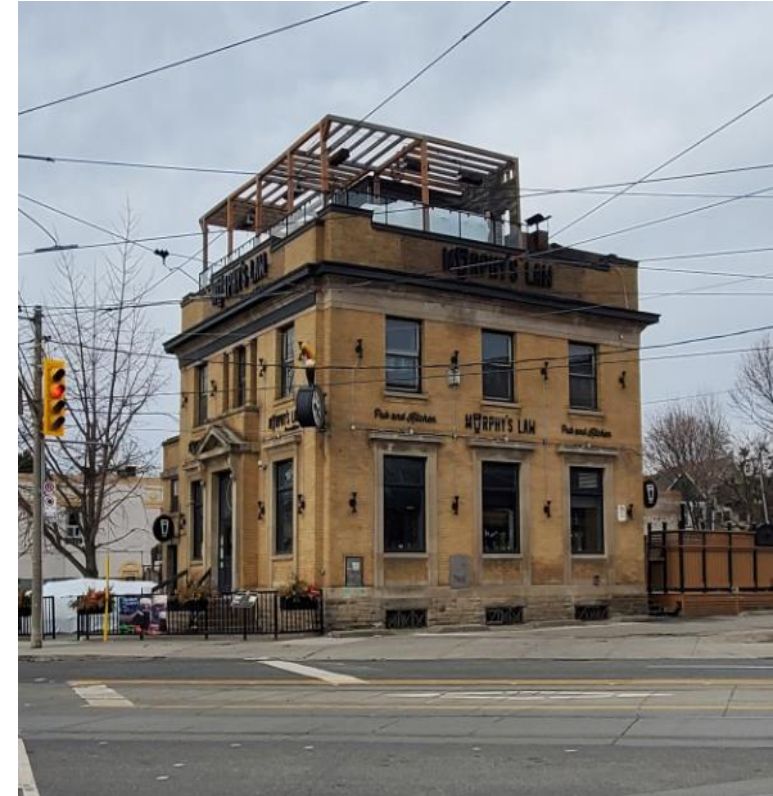

View of the southeast corner of 1702 Queen Street East