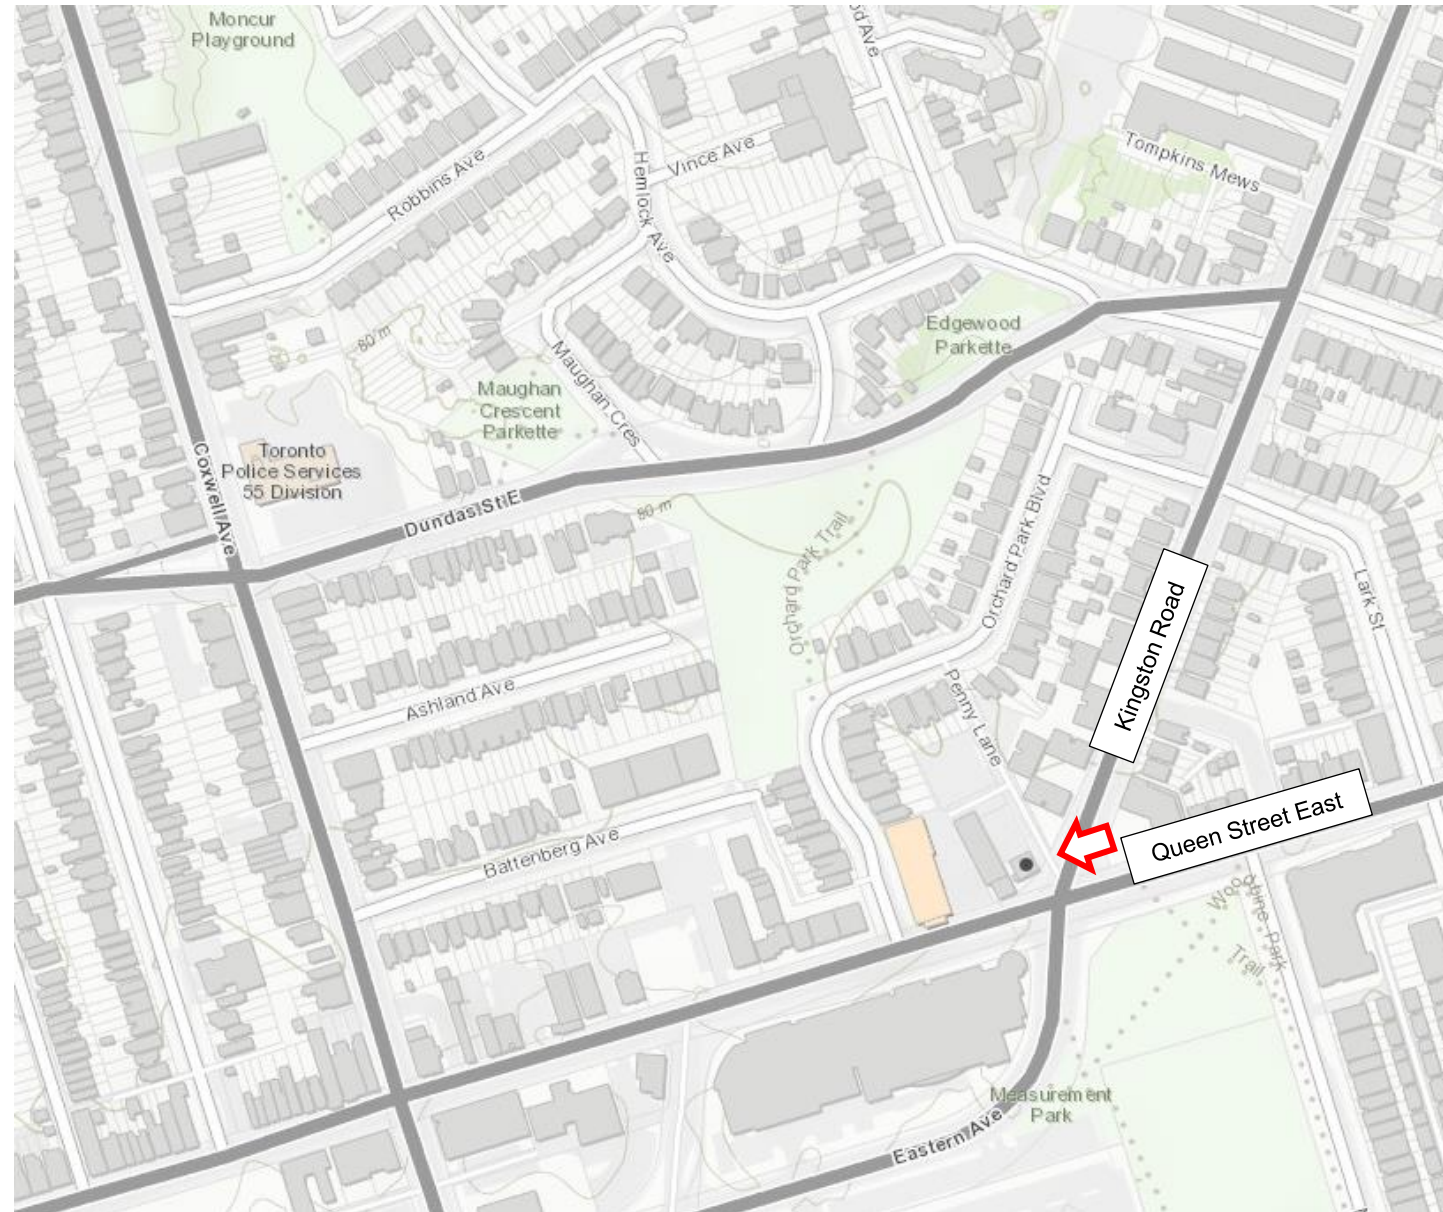

## 1702 Queen Street East - Notice of Intention to Designate a Property under Part IV, Section 29 of the Ontario Heritage Act

## PB33.2 1702 Queen Street East

This location map is for information purposes only; the exact boundaries of the property are not shown. The arrow marks the location of the site.

**PB33.2**  
**1702 Queen Street East**

1702 Queen Street East at the northwest corner of Queen Street East and Kingston Road

**PB33.2**  
**1702 Queen Street East**

1702 Queen Street East located at the northwest corner of Queen Street East and Kingston Road