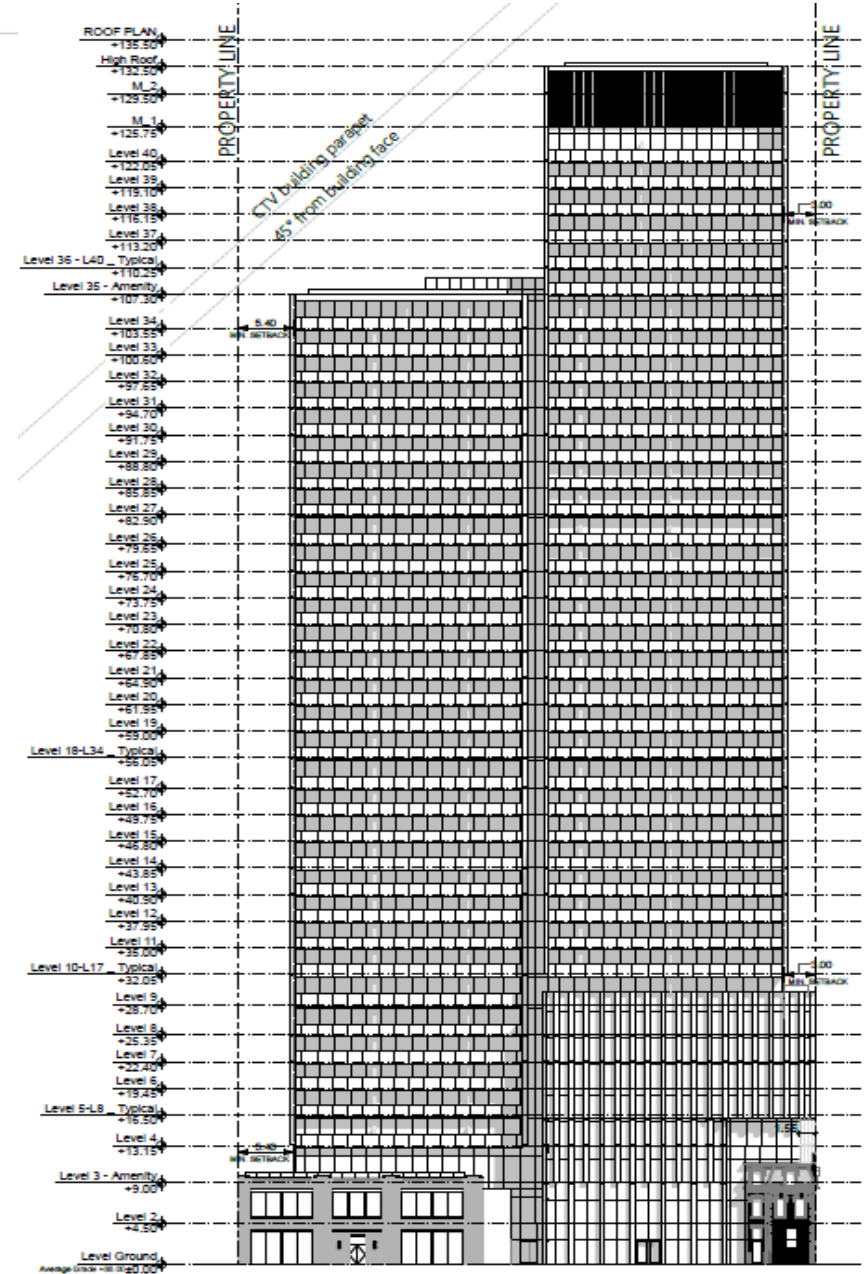

PB35.3

Alterations to a Heritage Property and Authority to Enter into a Heritage Easement Agreement - 241 Richmond Street West and 133 John Street

PB35.3 214 Richmond West & 133 John Street

This location map is for information purposes only; the exact boundaries of the property are not shown. The arrow marks the location of the site.

PB35.3
241 Richmond West & 133 John Street

241 Richmond Street West

PB35.3
241 Richmond West & 133 John Street

133 John Street

PB35.3

241 Richmond West & 133 John Street

North and West Elevation

PB35.3
241 Richmond West & 133 John Street