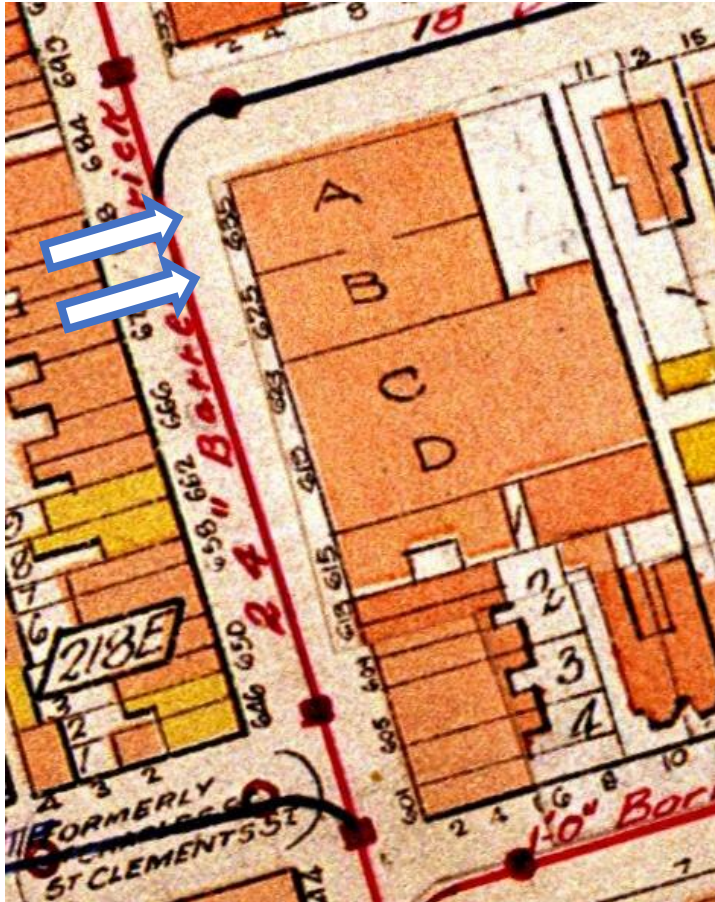

PB37.2
625 Yonge Street

1924 Goad's Atlas