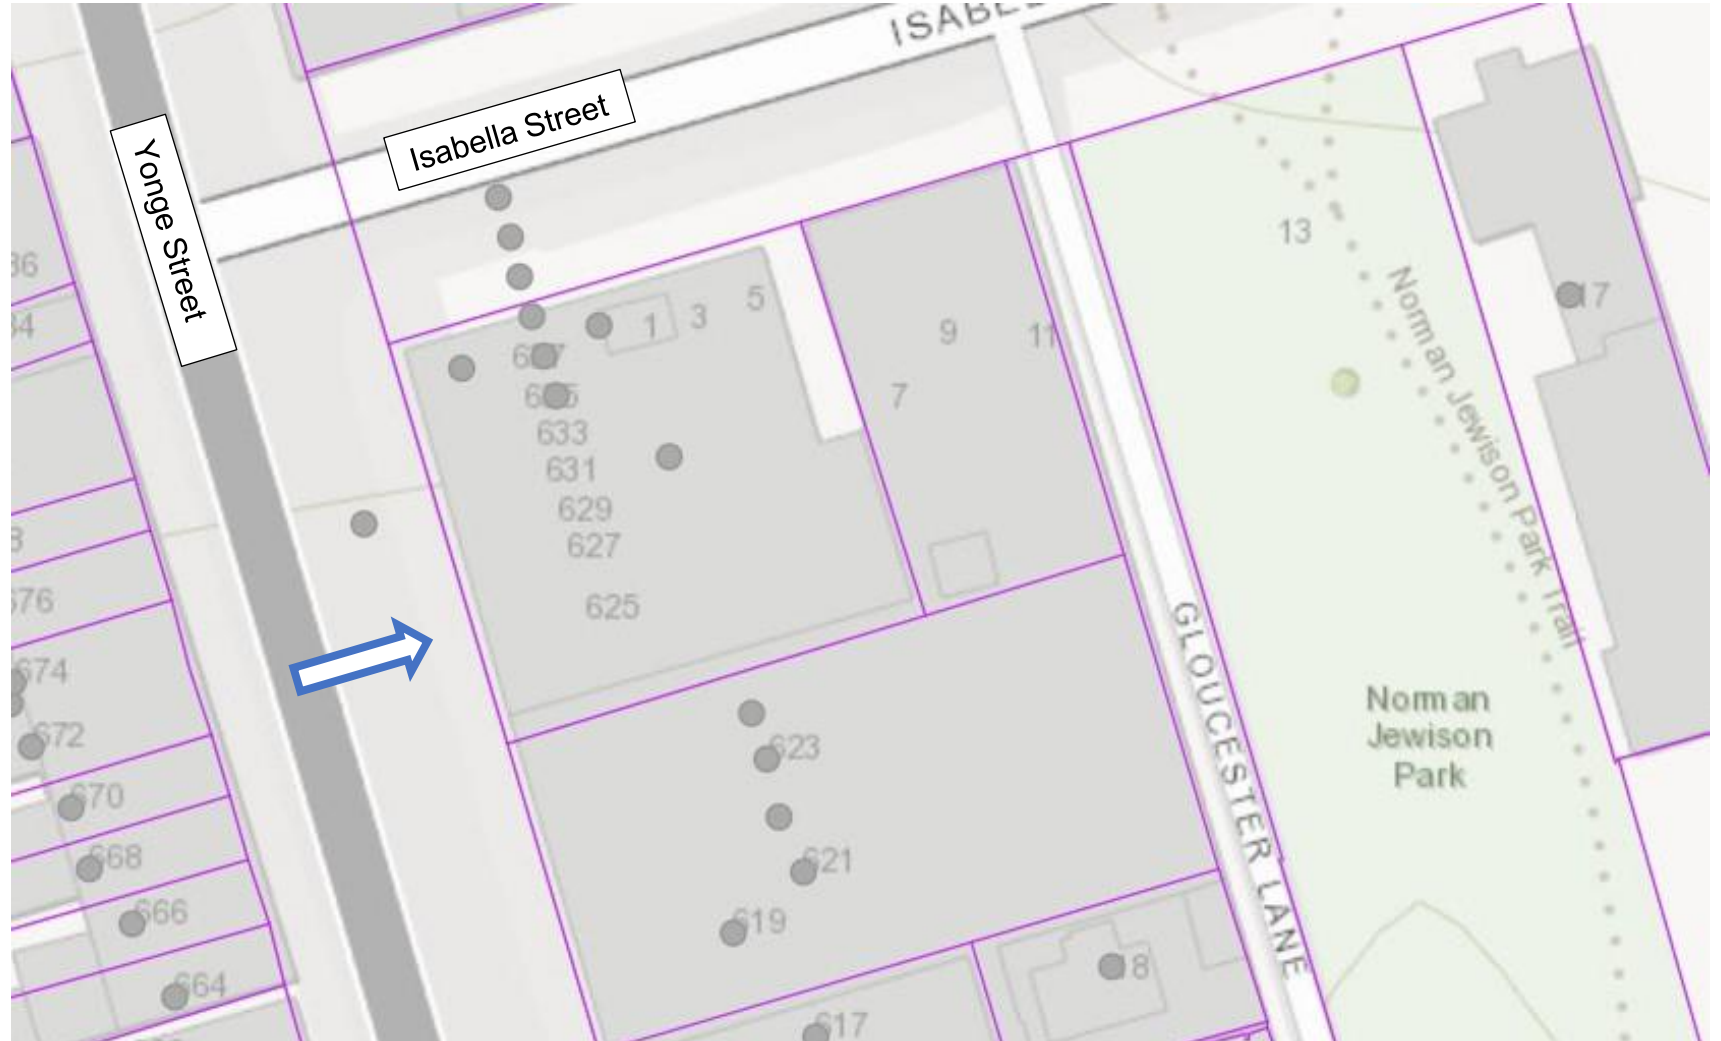

PB37.2

**625 Yonge Street - Notice of
Intention to Designate a Property
under Part IV, Section 29 of the
Ontario Heritage Act**

PB37.2 625 Yonge Street

This location map is for information purposes only; the exact boundaries of the property are not shown. The arrow marks the location of the site.

PB37.2
625 Yonge Street

PB37.2
625 Yonge Street

1903 Goad's Atlas

1913 Goad's Atlas

PB37.2 625 Yonge Street

Blueprints for the northern building (631-637 Yonge Street/1-5 Isabella Street), completed for Thomas Crow by J. Wilson Grey, 1905 (City of Toronto Archives).

City of Toronto Archives, Series 372, s0372_ss0058_it0465

North elevation of 625 Yonge Street, viewed from Isabella Street, May 28, 1915; comparable to the current view shown in Figure 16 (City of Toronto Archives, Fonds 200, Series 372, Subseries 58, Item 465).

Canadian Tire Corporation, shortly after opening at 625 Yonge Street, c.1931 (<https://www.thecanadianencyclopedia.ca/en/article/canadian-tire-corporation-limited>).

Photograph showing the Isabella (left) and Yonge (right) street frontages of the Canadian Tire location at the subject property (Jeremy F. Hopkin Collection).