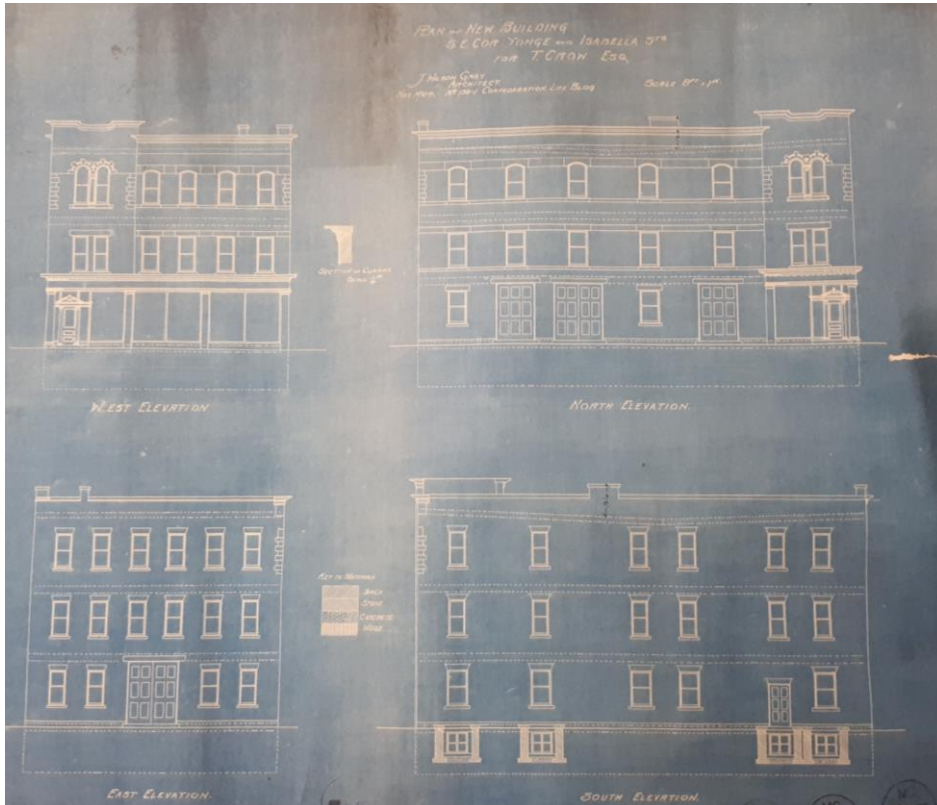

PB37.2 625 Yonge Street

Blueprints for the northern building (631-637 Yonge Street/1-5 Isabella Street), completed for Thomas Crow by J. Wilson Grey, 1905 (City of Toronto Archives).