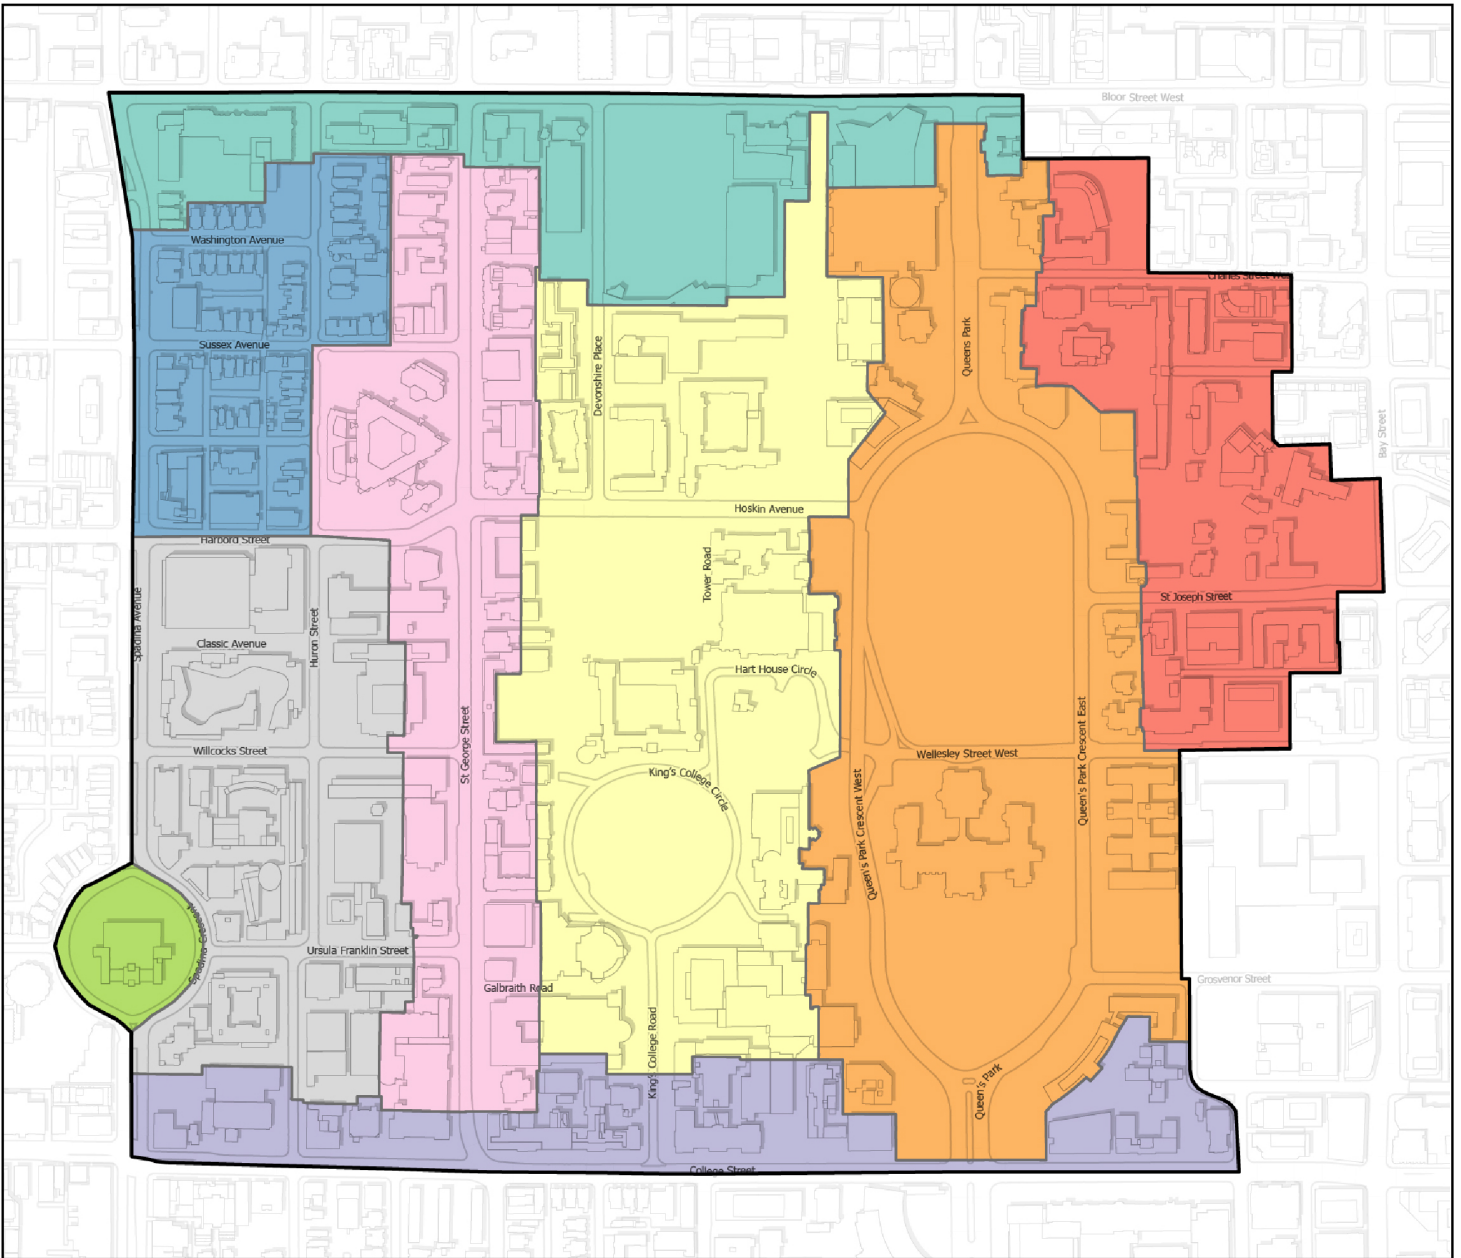

University of Toronto St. George Campus Secondary Plan

MAP 20-2E Public Realm – Views and Panorama

-  Secondary Plan Area
-  Low-scale Zone
-  Panorama Midground
-  Panorama Foreground
-  Front Campus Panorama Viewpoint
-  Viewpoint and View Corridor

Draft map

Not to Scale

Date Exported: 05/17/2022

University of Toronto St. George Campus Secondary Plan

MAP 20-2F Public Realm Components

- | | | | | | |
|--|--------------------------|--|--|--|--|
| | Secondary Plan Area | | Existing Institutional Major Open Spaces | | Gateways |
| | Great Streets | | Existing Key Open Spaces | | Potential At-Grade Pedestrian Crossings |
| | Main Internal Streets | | Parks and Legislative Grounds | | Potential Public Realm Improvement Areas |
| | Existing Shared Streets | | Other Open Spaces
(e.g. Courtyards, Lawns, Forecourts, Plazas and Fields) | | Existing Mid-Block Connections |
| | Potential Shared Streets | | Potential Institutional Major Open Spaces | | Potential Mid-Block Connections |
| | Public Laneways | | Potential Key Open Spaces | | |

Draft map

Not to Scale

Date Exported: 06/07/2022

Note: This map is for illustrative purposes only

University of Toronto St. George Campus Secondary Plan

MAP 20-3 Character Areas

Secondary Plan Area

Character Areas

- | | | |
|----------------------------------|----------------------------------|----------------------------|
| Bloor Street West Character Area | Huron-Sussex Character Area | West Campus Character Area |
| Central Campus Character Area | Queen's Park Character Area | |
| College Street Character Area | Spadina Crescent Character Area | |
| East Campus Character Area | St. George Street Character Area | |