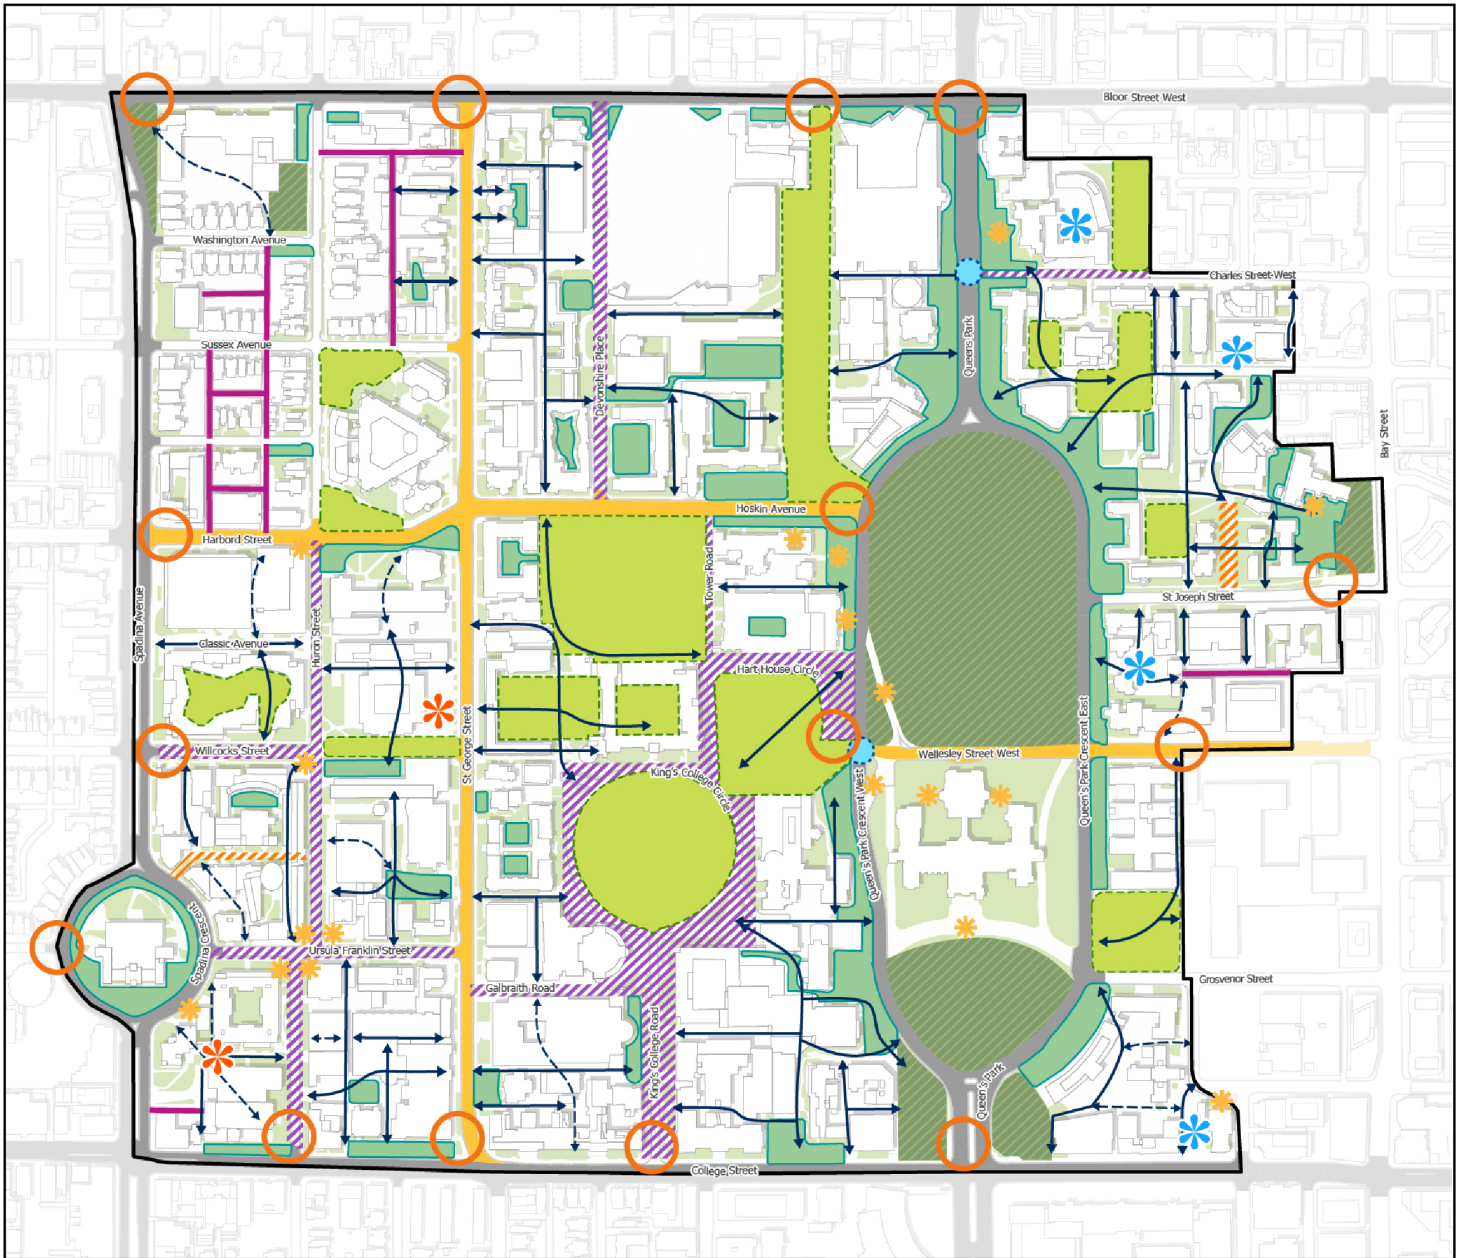

University of Toronto St. George Campus Secondary Plan

MAP 20-2E Public Realm – Views and Panorama

-  Secondary Plan Area
-  Low-scale Zone
-  Panorama Midground
-  Panorama Foreground
-  Front Campus Panorama Viewpoint
-  Viewpoint and View Corridor

Draft map

Not to Scale

Date Exported: 05/17/2022

University of Toronto St. George Campus Secondary Plan

MAP 20-2F Public Realm Components

- | | | | | | |
|--|--------------------------|--|--|--|--|
| | Secondary Plan Area | | Existing Institutional Major Open Spaces | | Gateways |
| | Great Streets | | Existing Key Open Spaces | | Potential At-Grade Pedestrian Crossings |
| | Main Internal Streets | | Parks and Legislative Grounds | | Potential Public Realm Improvement Areas |
| | Existing Shared Streets | | Other Open Spaces
(e.g. Courtyards, Lawns, Forecourts, Plazas and Fields) | | Existing Mid-Block Connections |
| | Potential Shared Streets | | Potential Institutional Major Open Spaces | | Potential Mid-Block Connections |
| | Public Laneways | | Potential Key Open Spaces | | |

Draft map

Not to Scale

Date Exported: 06/07/2022

Note: This map is for illustrative purposes only

University of Toronto St. George Campus Secondary Plan

MAP 20-3 Character Areas

Secondary Plan Area

Character Areas

- | | | |
|----------------------------------|----------------------------------|----------------------------|
| Bloor Street West Character Area | Huron-Sussex Character Area | West Campus Character Area |
| Central Campus Character Area | Queen's Park Character Area | |
| College Street Character Area | Spadina Crescent Character Area | |
| East Campus Character Area | St. George Street Character Area | |