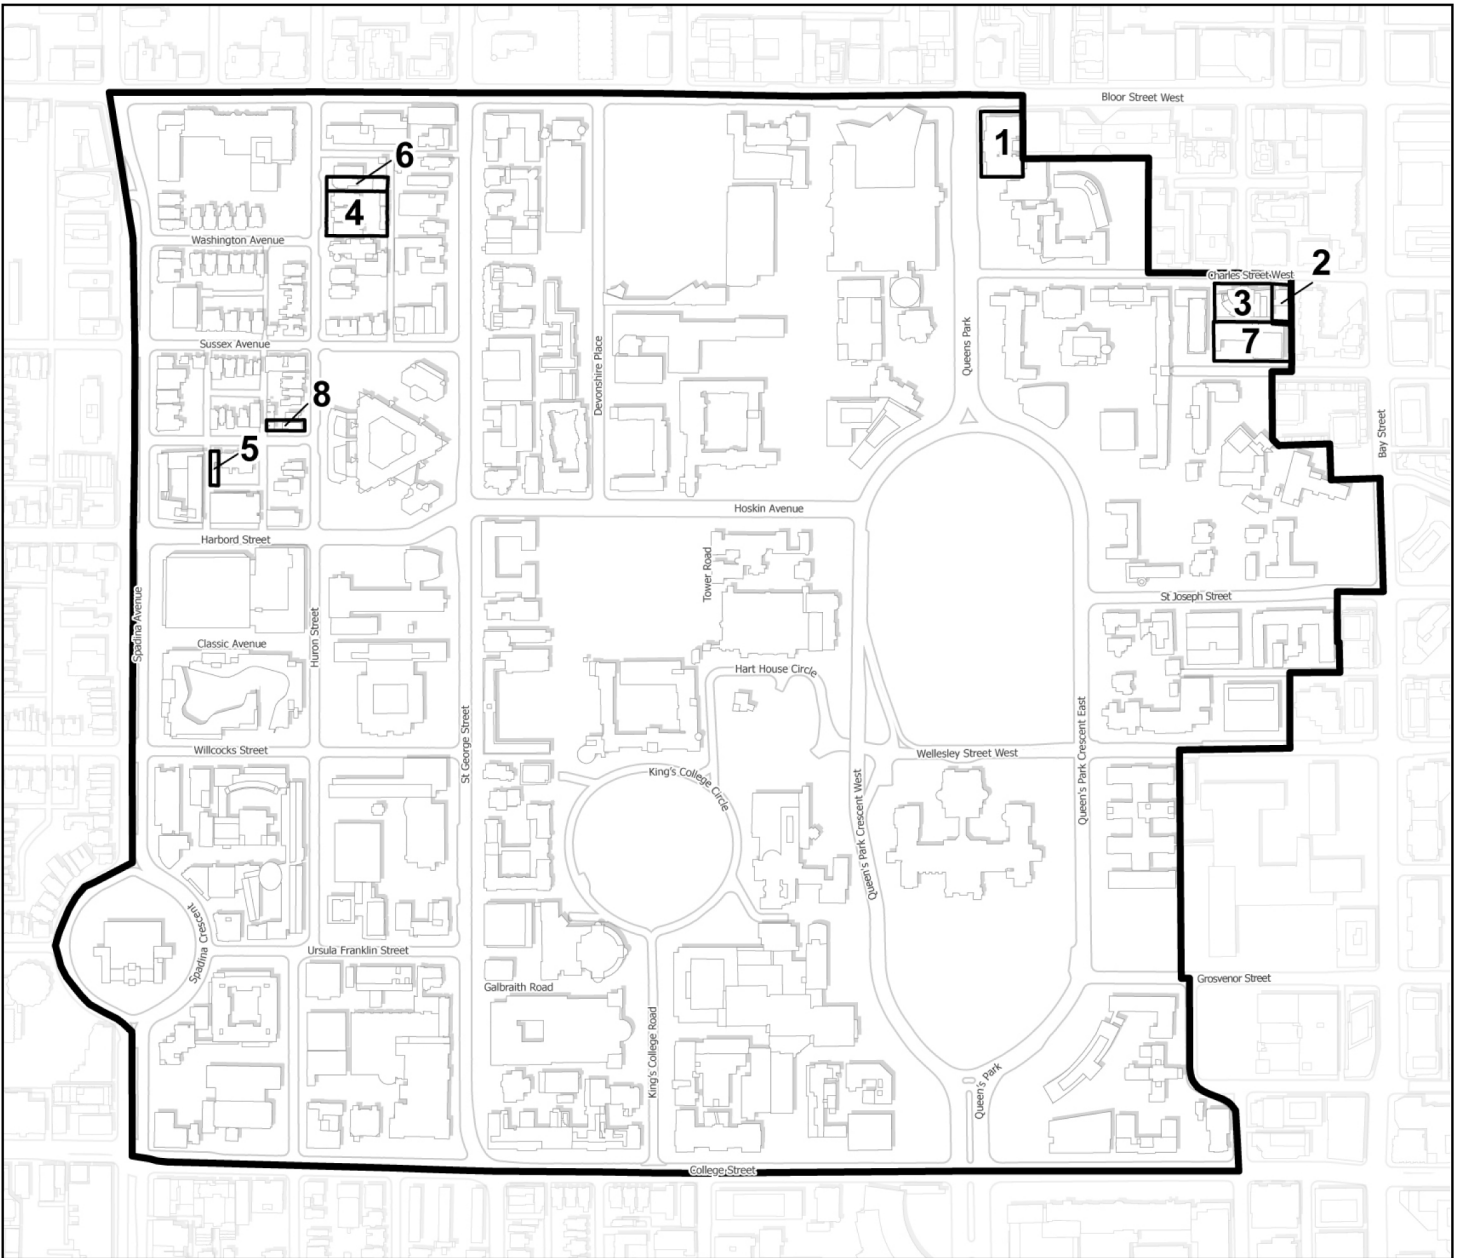

University of Toronto St. George Campus Secondary Plan

MAP 20-4 Site and Area Specific Policies

- Secondary Plan Area
- Site and area Specific Policies

Draft map

Not to Scale

Date Exported: 05/17/2022