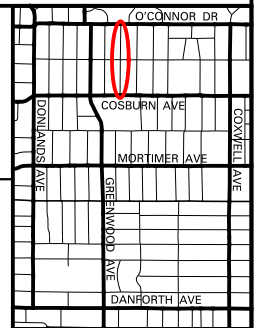

PROPOSED SPEED HUMP

DISCLAIMER:

THIS DRAWING WAS PREPARED UPON REQUEST FROM THE WARD COUNCILLOR

* PLACEMENT OF THIS SPEED HUMP DOES NOT COMPLY WITH THE CITY OF TORONTO'S TRAFFIC CALMING POLICY.

SPEED HUMP LOCATIONS PLAN

ATHLONE ROAD: COSBURN AVE - O'CONNOR DR