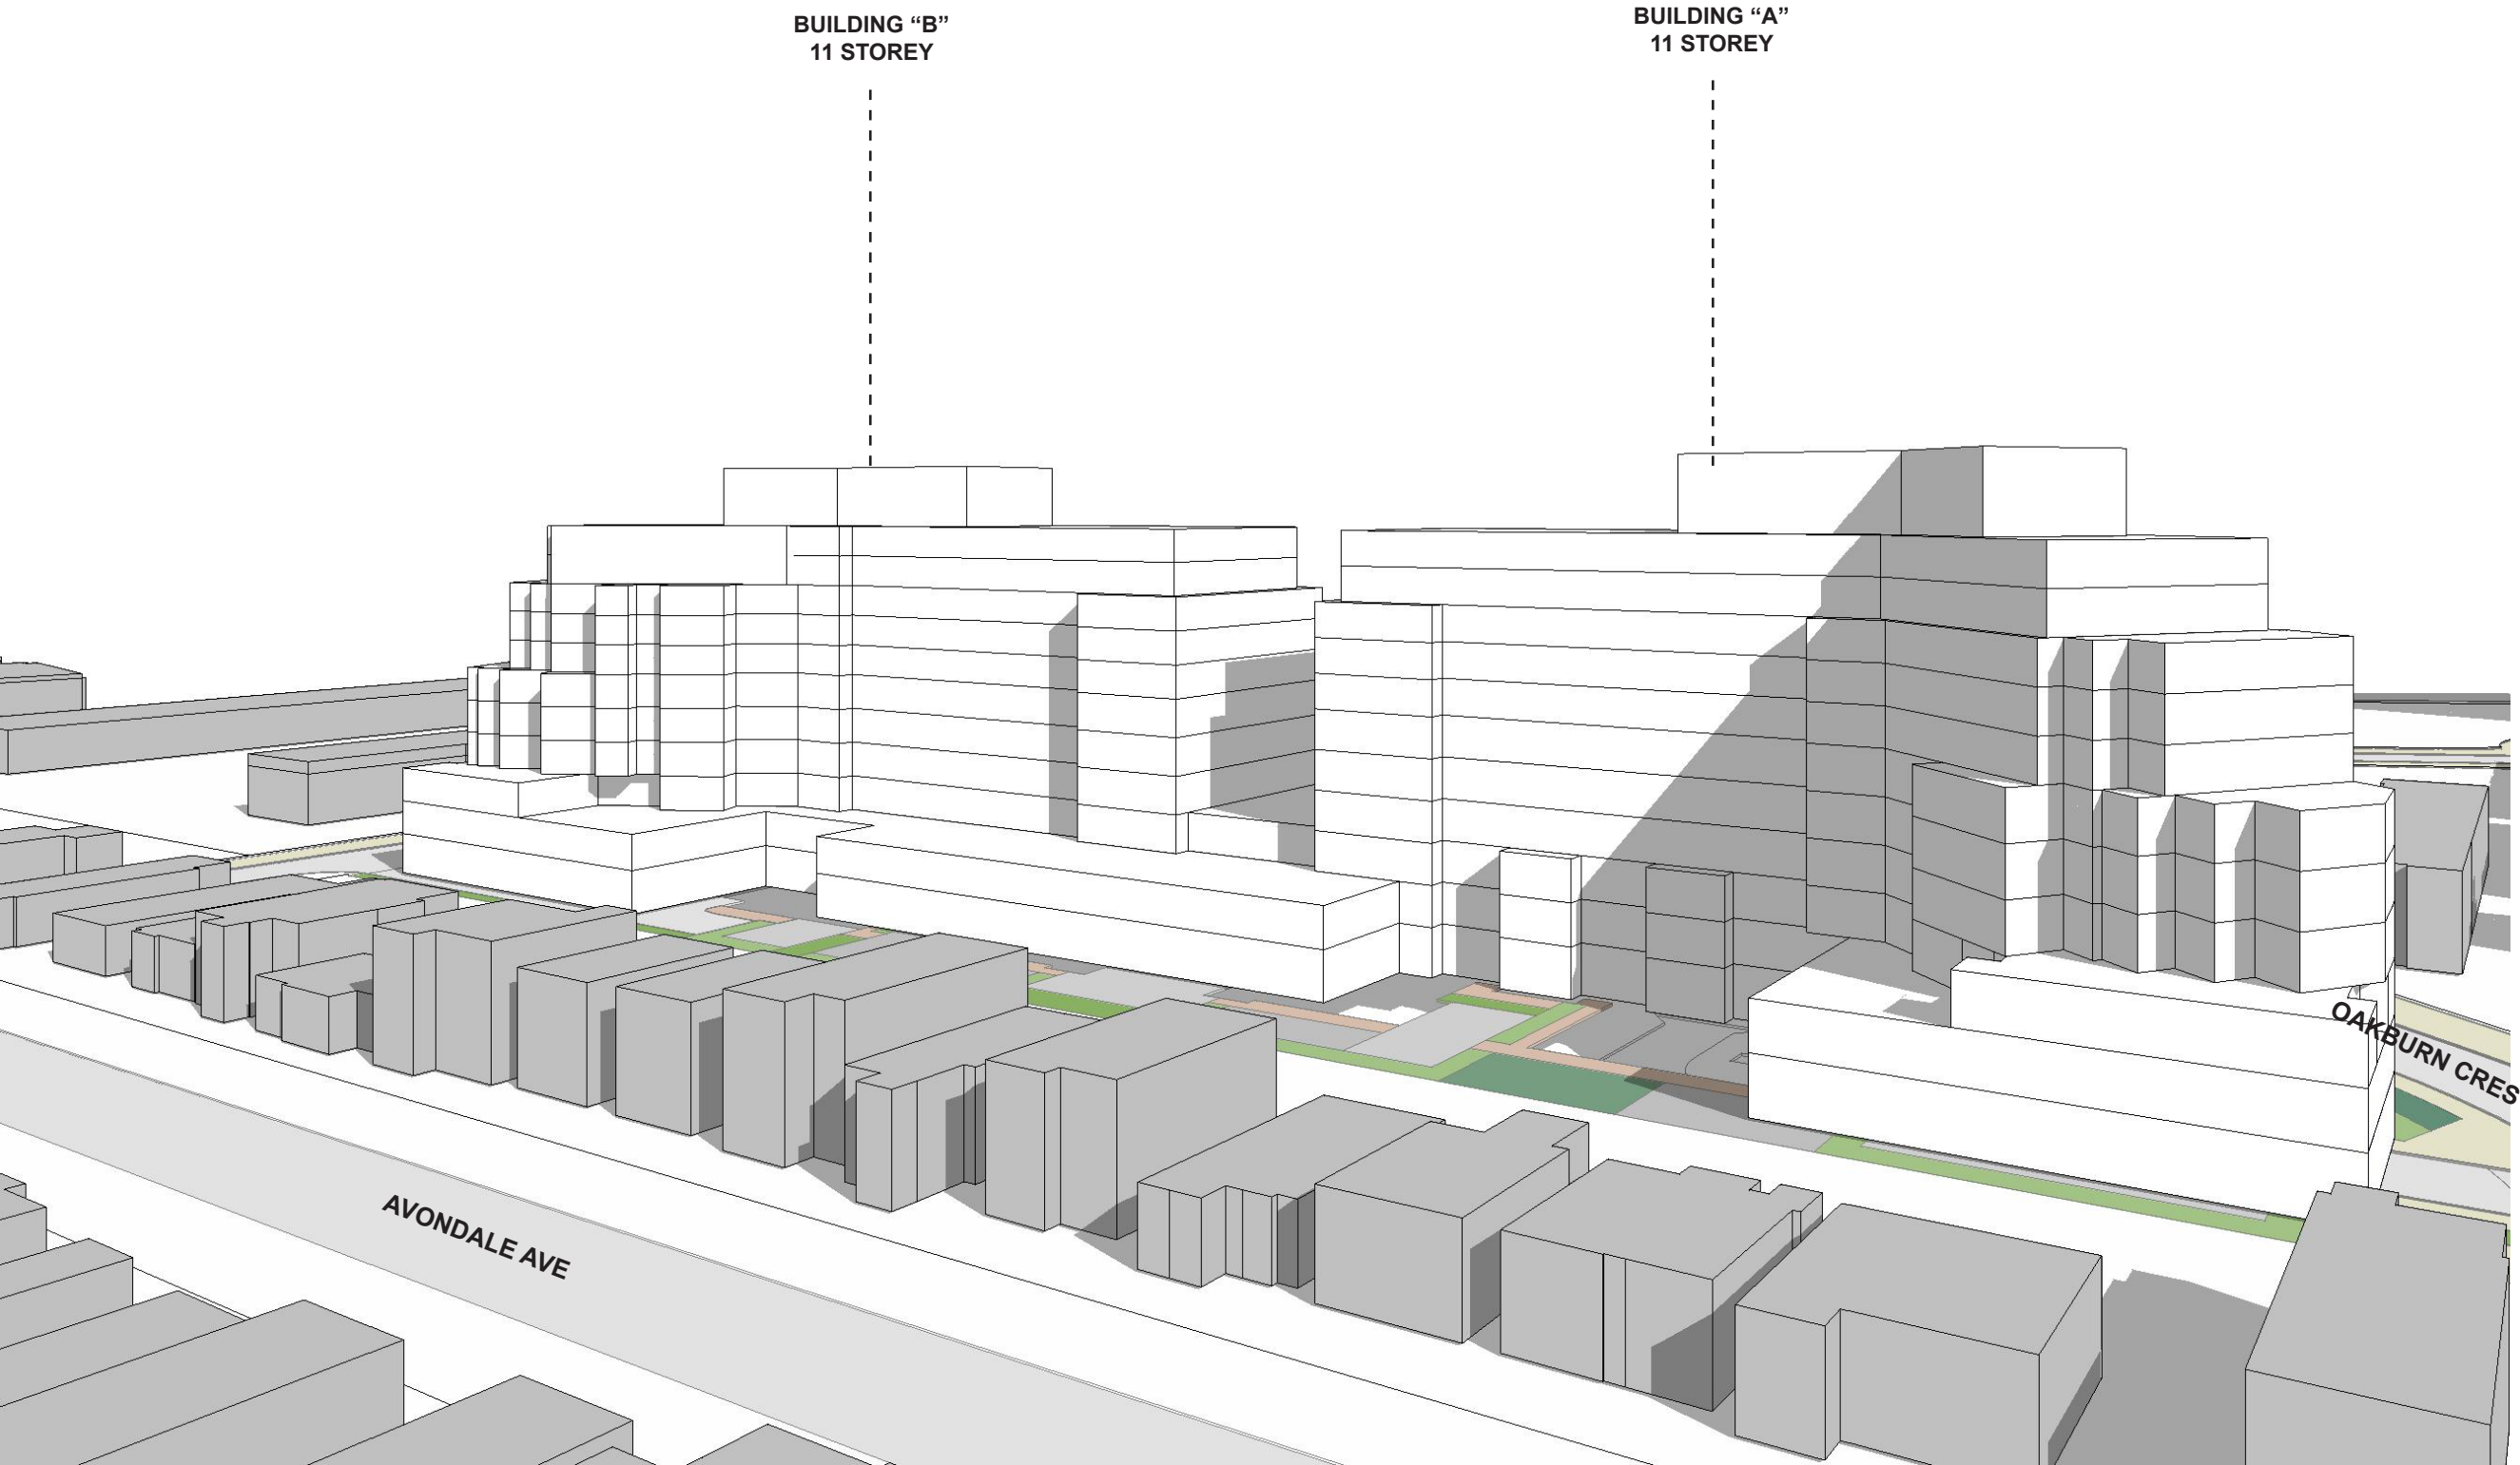

MASSING

3D VIEW 01

KG GROUP
OAKBURN CRESCENT
NORTH YORK, ON