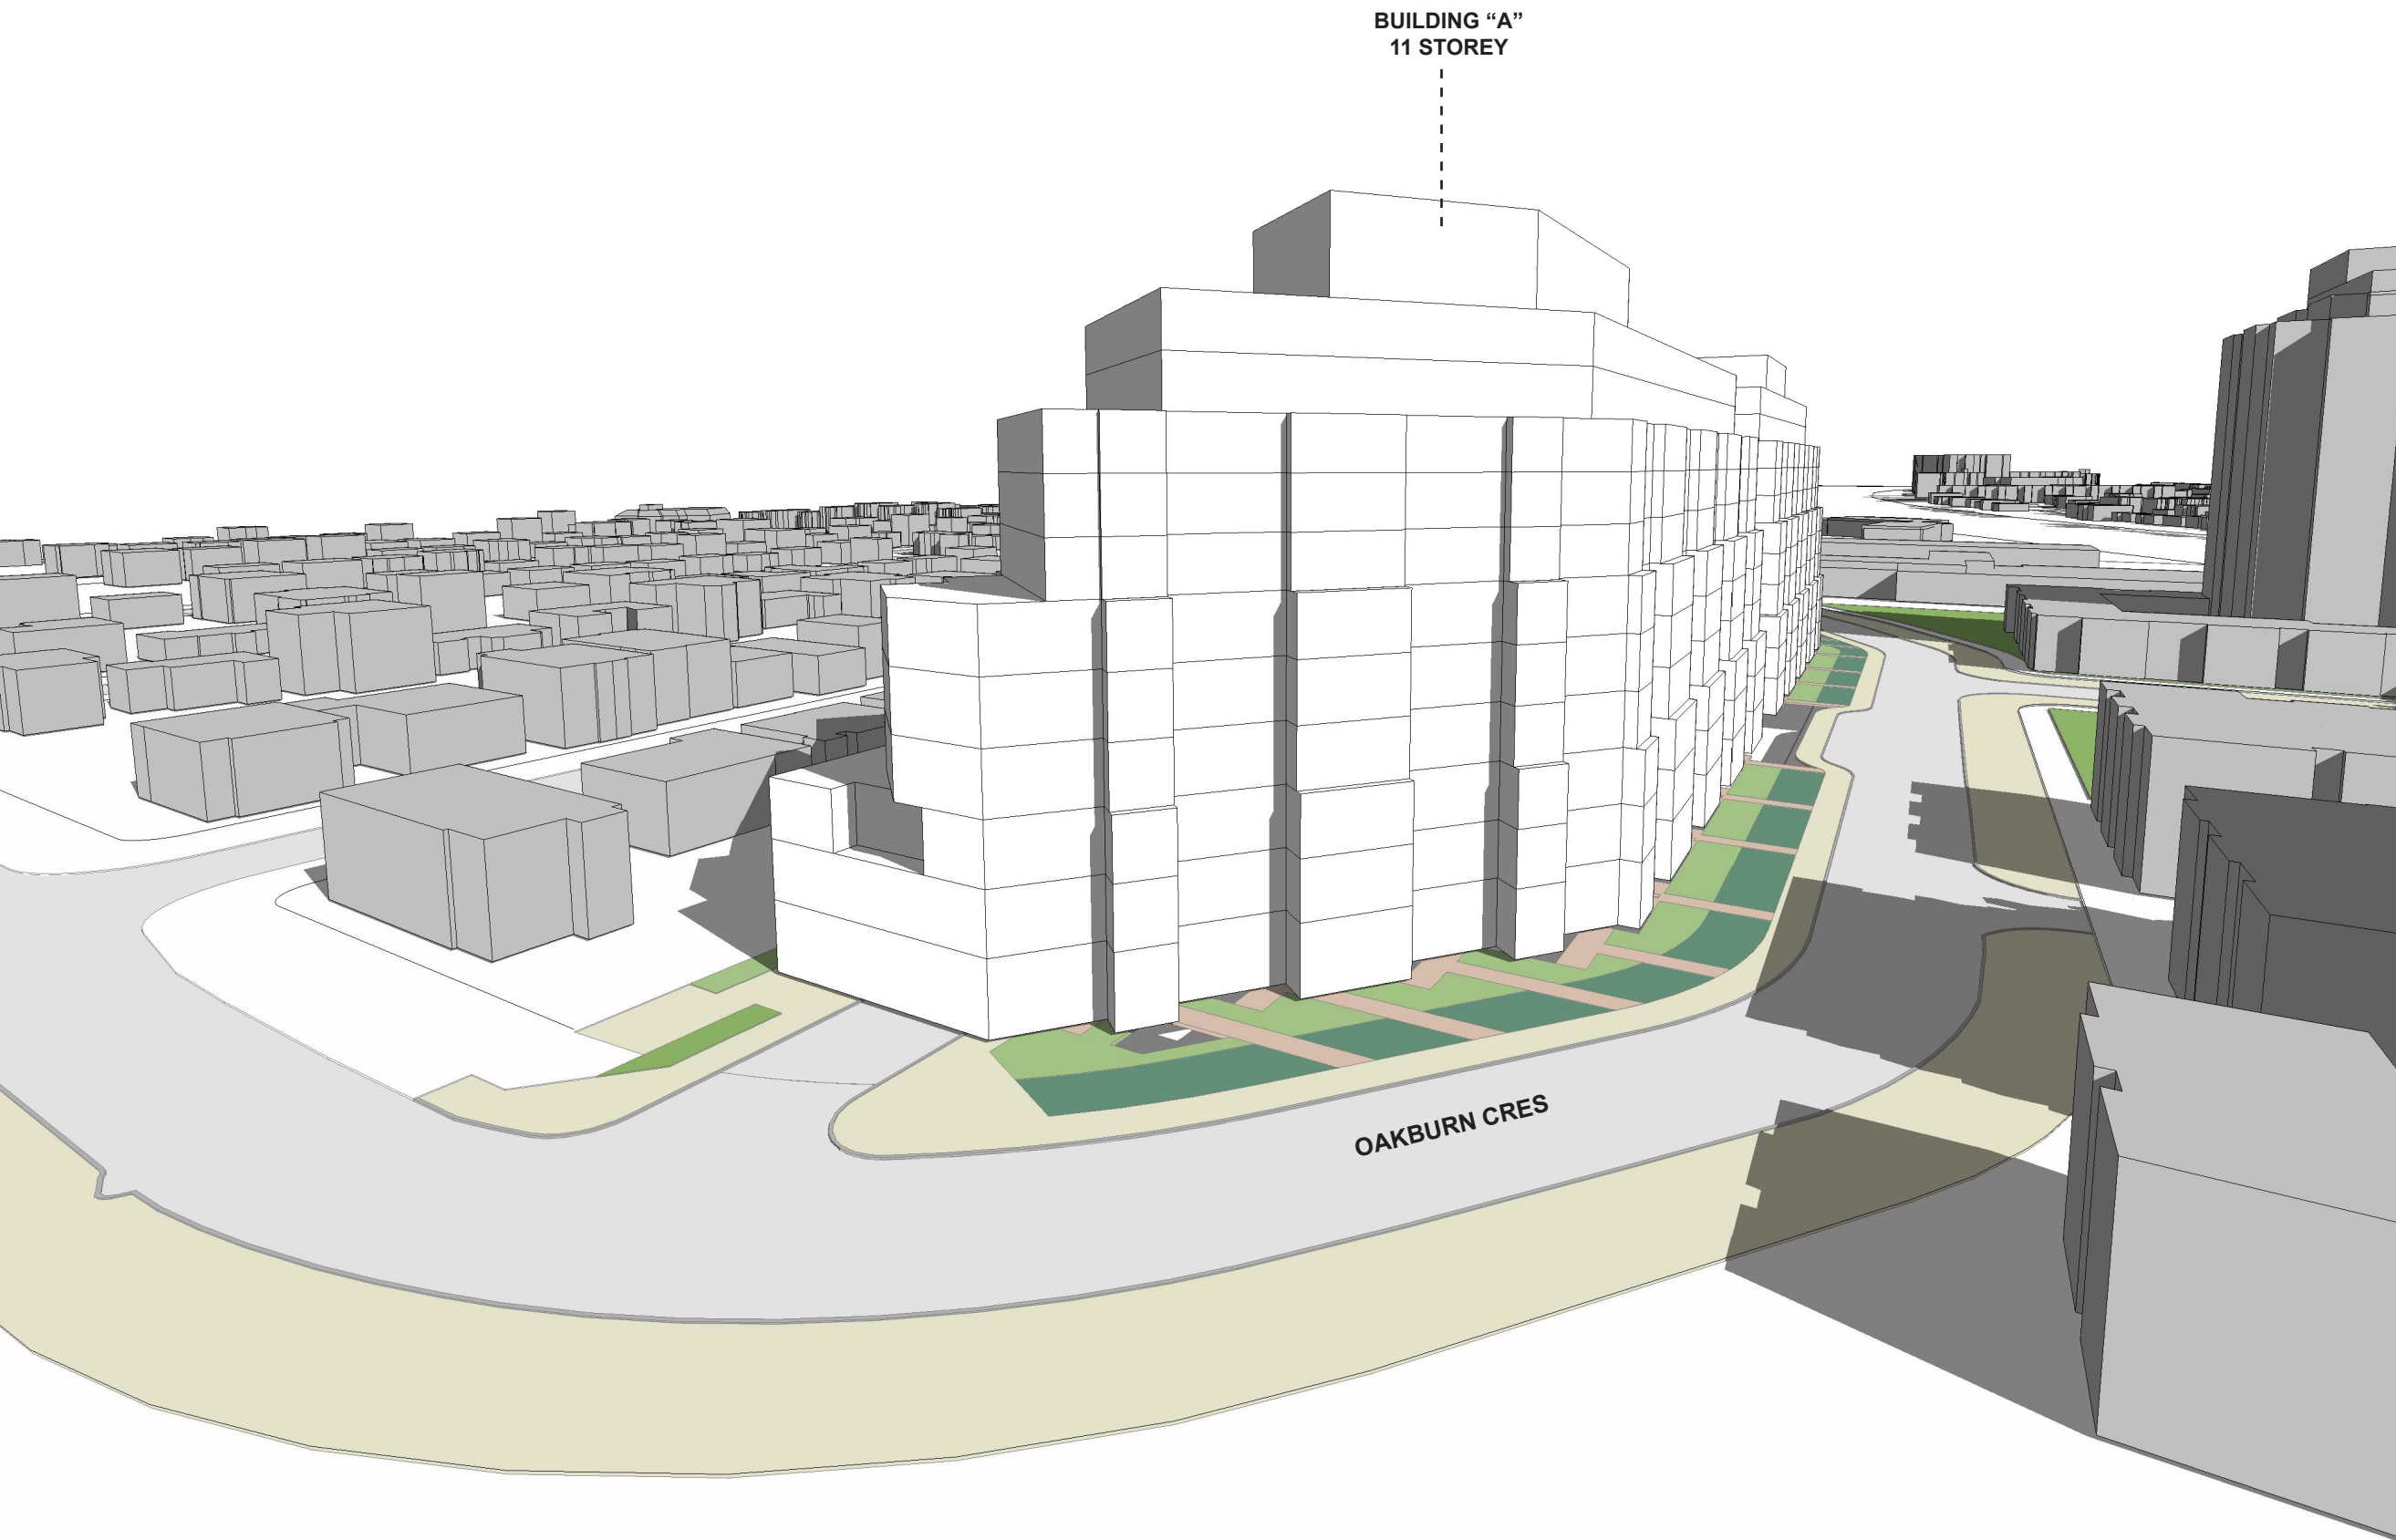

MASSING

3D VIEW 02

KG GROUP
OAKBURN CRESCENT
NORTH YORK, ON