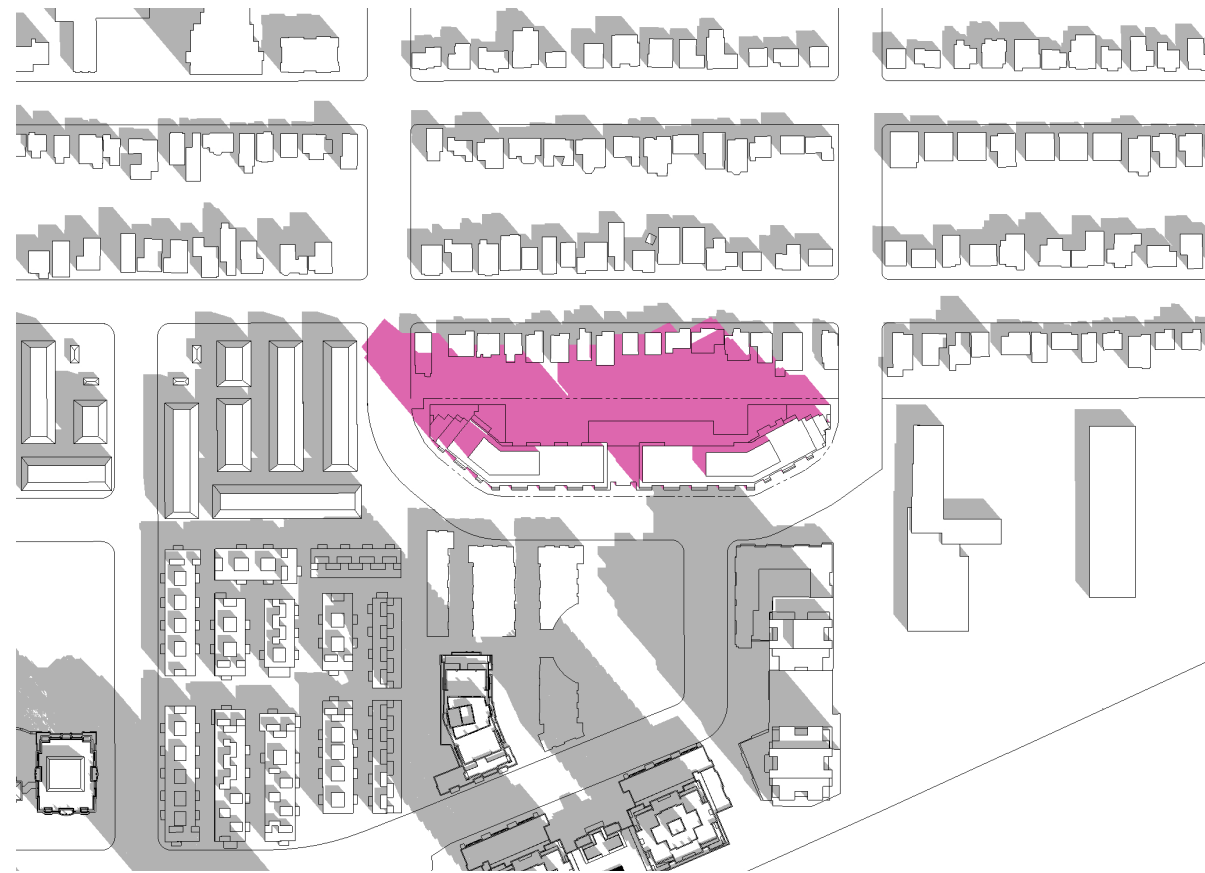

February 16, 2023

MASSING

3D VIEW 01

KG GROUP
OAKBURN CRESCENT
NORTH YORK, ON

MASSING

3D VIEW 02

KG GROUP
OAKBURN CRESCENT
NORTH YORK, ON

MASSING

3D VIEW 03

KG GROUP
OAKBURN CRESCENT
NORTH YORK, ON

MAR 21 / SEP 21 @ 09:18 am

MAR 21 / SEP 21 @ 10:18 am

MAR 21 / SEP 21 @ 11:18 am

MAR 21 / SEP 21 @ 12:18 pm

SUN SHADOW

STUDY
MARCH 21
/ SEPTEMBER 21