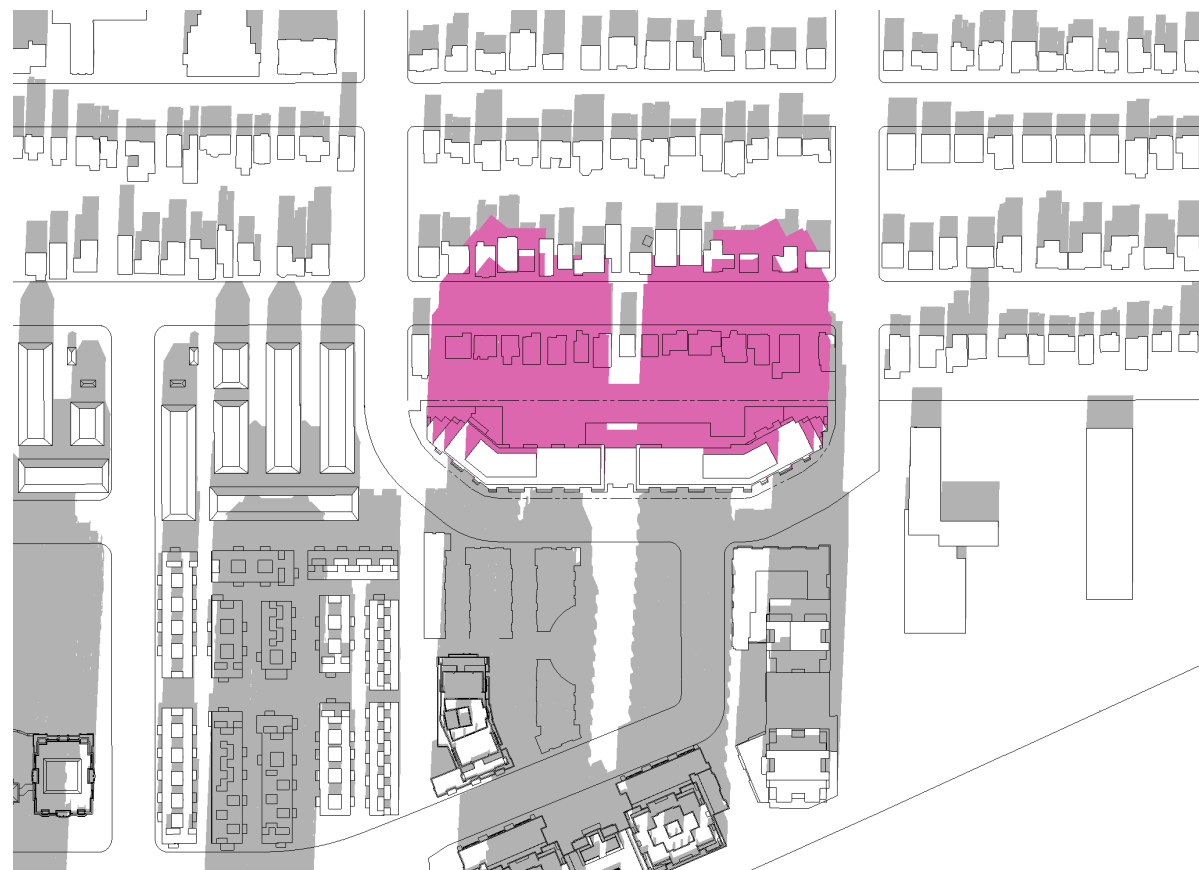

KIRKOR
ARCHITECTS AND PLANNERS

20-067

February 16, 2023

JUN 21 @ 05:18 pm

JUN 21 @ 06:18 pm

SUN SHADOW

STUDY
JUNE 21

NST

KG GROUP
OAKBURN CRESCENT
NORTH YORK, ON

KIRKOR
ARCHITECTS AND PLANNERS

20-067

February 16, 2023

DEC 21 @ 09:18 am

DEC 21 @ 10:18 am

DEC 21 @ 11:18 am

DEC 21 @ 12:18 pm

SUN SHADOW

STUDY
DECEMBER 21

NST

KG GROUP
OAKBURN CRESCENT
NORTH YORK, ON

KIRKOR
ARCHITECTS AND PLANNERS

20-067

February 16, 2023

DEC 21 @ 01:18 pm