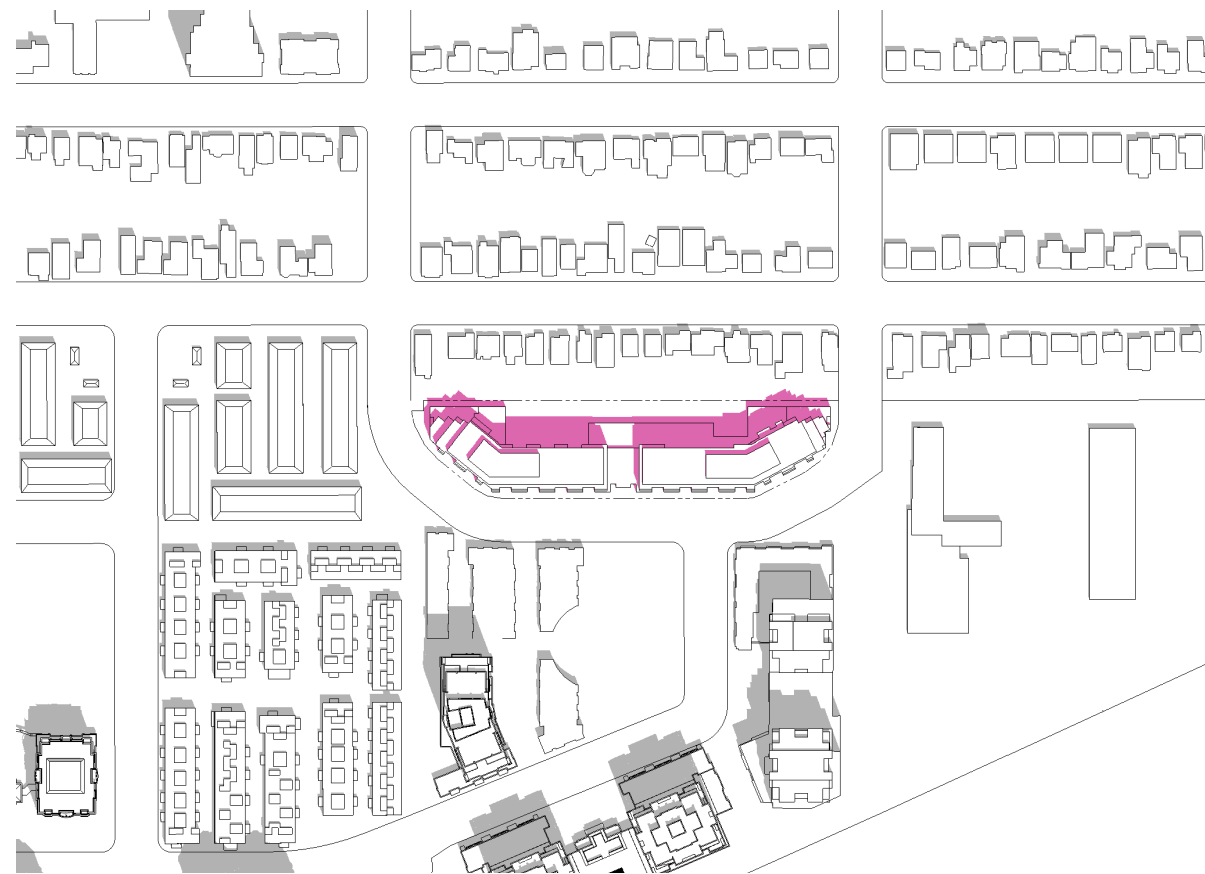

JUN 21 @ 12:18 pm

SUN SHADOW

STUDY
JUNE 21

NST

KG GROUP
OAKBURN CRESCENT
NORTH YORK, ON