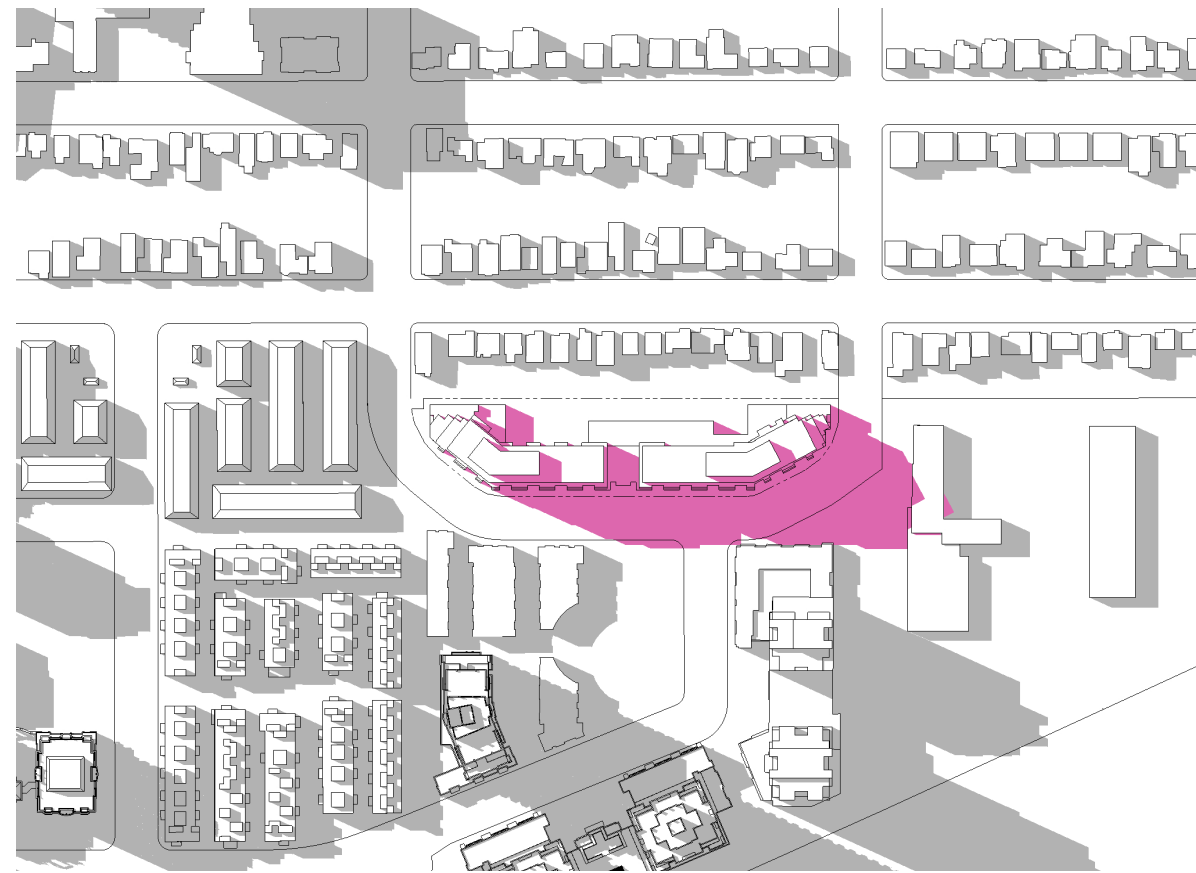

JUN 21 @ 01:18 pm

JUN 21 @ 02:18 pm

JUN 21 @ 03:18 pm

JUN 21 @ 04:18 pm

SUN SHADOW

STUDY
JUNE 21

NST

KG GROUP
OAKBURN CRESCENT
NORTH YORK, ON

KIRKOR
ARCHITECTS AND PLANNERS

20-067

February 16, 2023

JUN 21 @ 05:18 pm

JUN 21 @ 06:18 pm

SUN SHADOW

STUDY
JUNE 21

NST