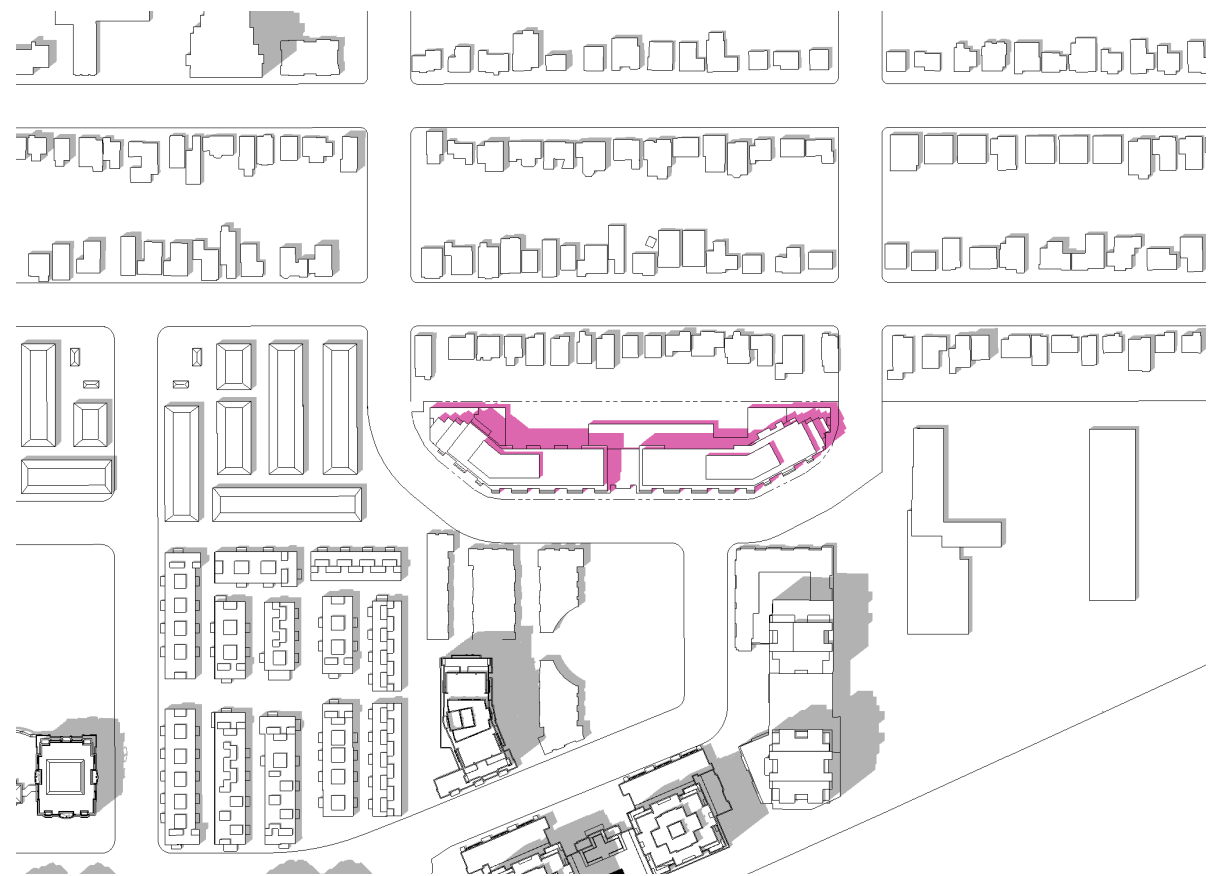

JUN 21 @ 02:18 pm