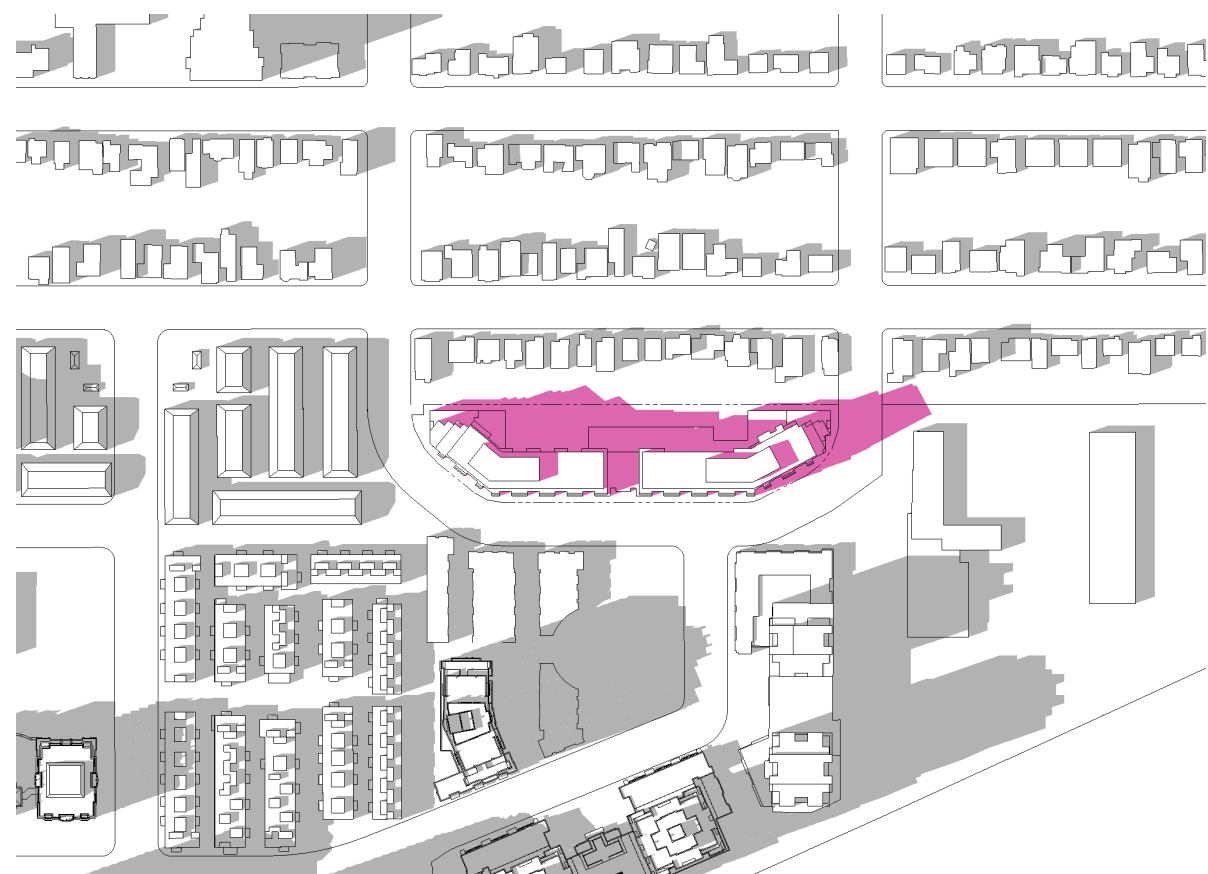

3D VIEW 03

KG GROUP
OAKBURN CRESCENT
NORTH YORK, ON

MAR 21 / SEP 21 @ 09:18 am

MAR 21 / SEP 21 @ 10:18 am

MAR 21 / SEP 21 @ 11:18 am

MAR 21 / SEP 21 @ 12:18 pm

SUN SHADOW

STUDY
MARCH 21
/ SEPTEMBER 21

NST

KG GROUP
OAKBURN CRESCENT
NORTH YORK, ON

MAR 21 / SEP 21 @ 01:18 pm

MAR 21 / SEP 21 @ 02:18 pm

MAR 21 / SEP 21 @ 03:18 pm

MAR 21 / SEP 21 @ 04:18 pm

SUN SHADOW

STUDY
MARCH 21
/ SEPTEMBER 21

NST

KG GROUP
OAKBURN CRESCENT
NORTH YORK, ON

MAR 21 / SEP 21 @ 05:18 pm

MAR 21 / SEP 21 @ 06:18 pm

SUN SHADOW

STUDY
MARCH 21
/ SEPTEMBER 21

NST

KG GROUP
OAKBURN CRESCENT
NORTH YORK, ON