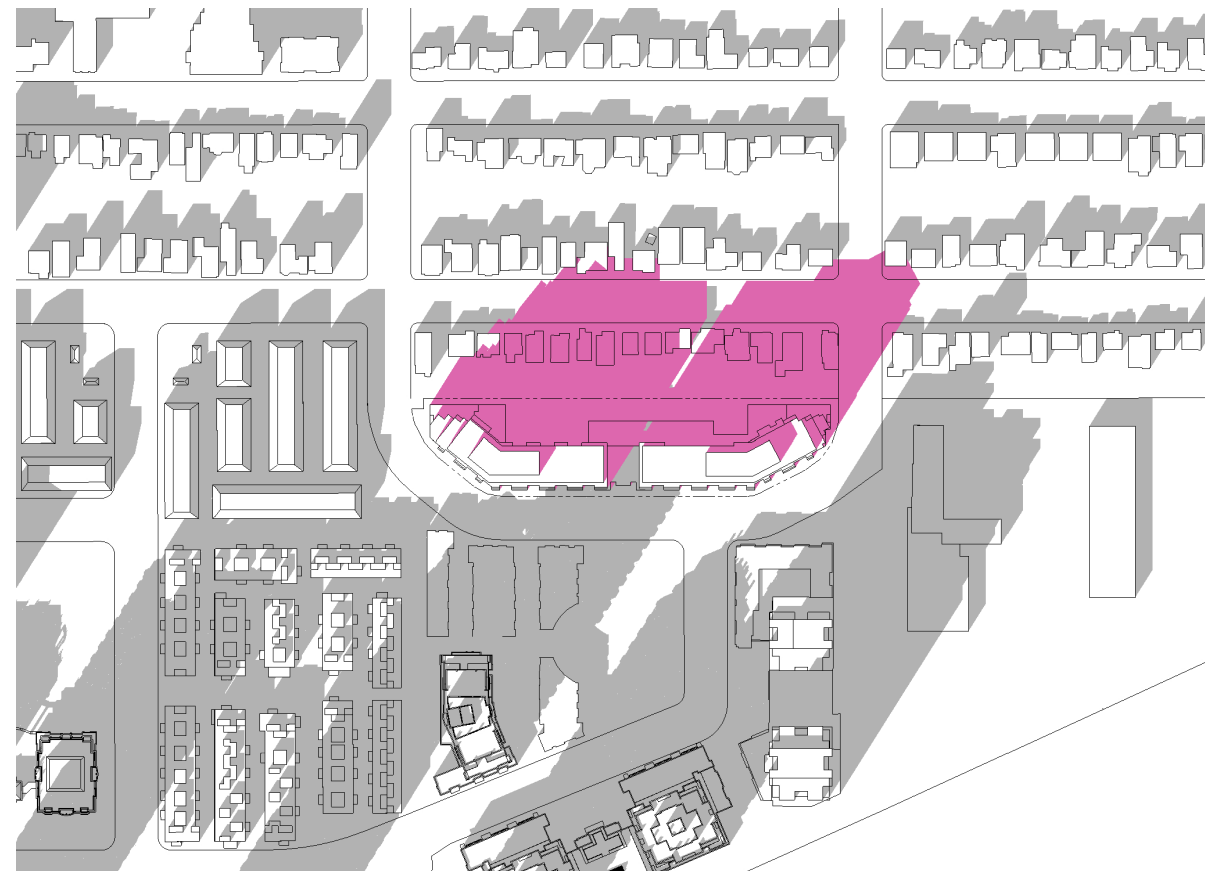

KG GROUP
OAKBURN CRESCENT
NORTH YORK, ON

KIRKOR
ARCHITECTS AND PLANNERS

20-067

February 16, 2023

DEC 21 @ 09:18 am

DEC 21 @ 10:18 am

DEC 21 @ 11:18 am

DEC 21 @ 12:18 pm

SUN SHADOW

STUDY
DECEMBER 21

NST

KG GROUP
OAKBURN CRESCENT
NORTH YORK, ON

KIRKOR
ARCHITECTS AND PLANNERS

20-067

February 16, 2023

DEC 21 @ 01:18 pm

DEC 21 @ 02:18 pm

DEC 21 @ 03:18 pm

DEC 21 @ 04:18 pm

SUN SHADOW

STUDY
DECEMBER 21

NST

KG GROUP
OAKBURN CRESCENT
NORTH YORK, ON

KIRKOR
ARCHITECTS AND PLANNERS