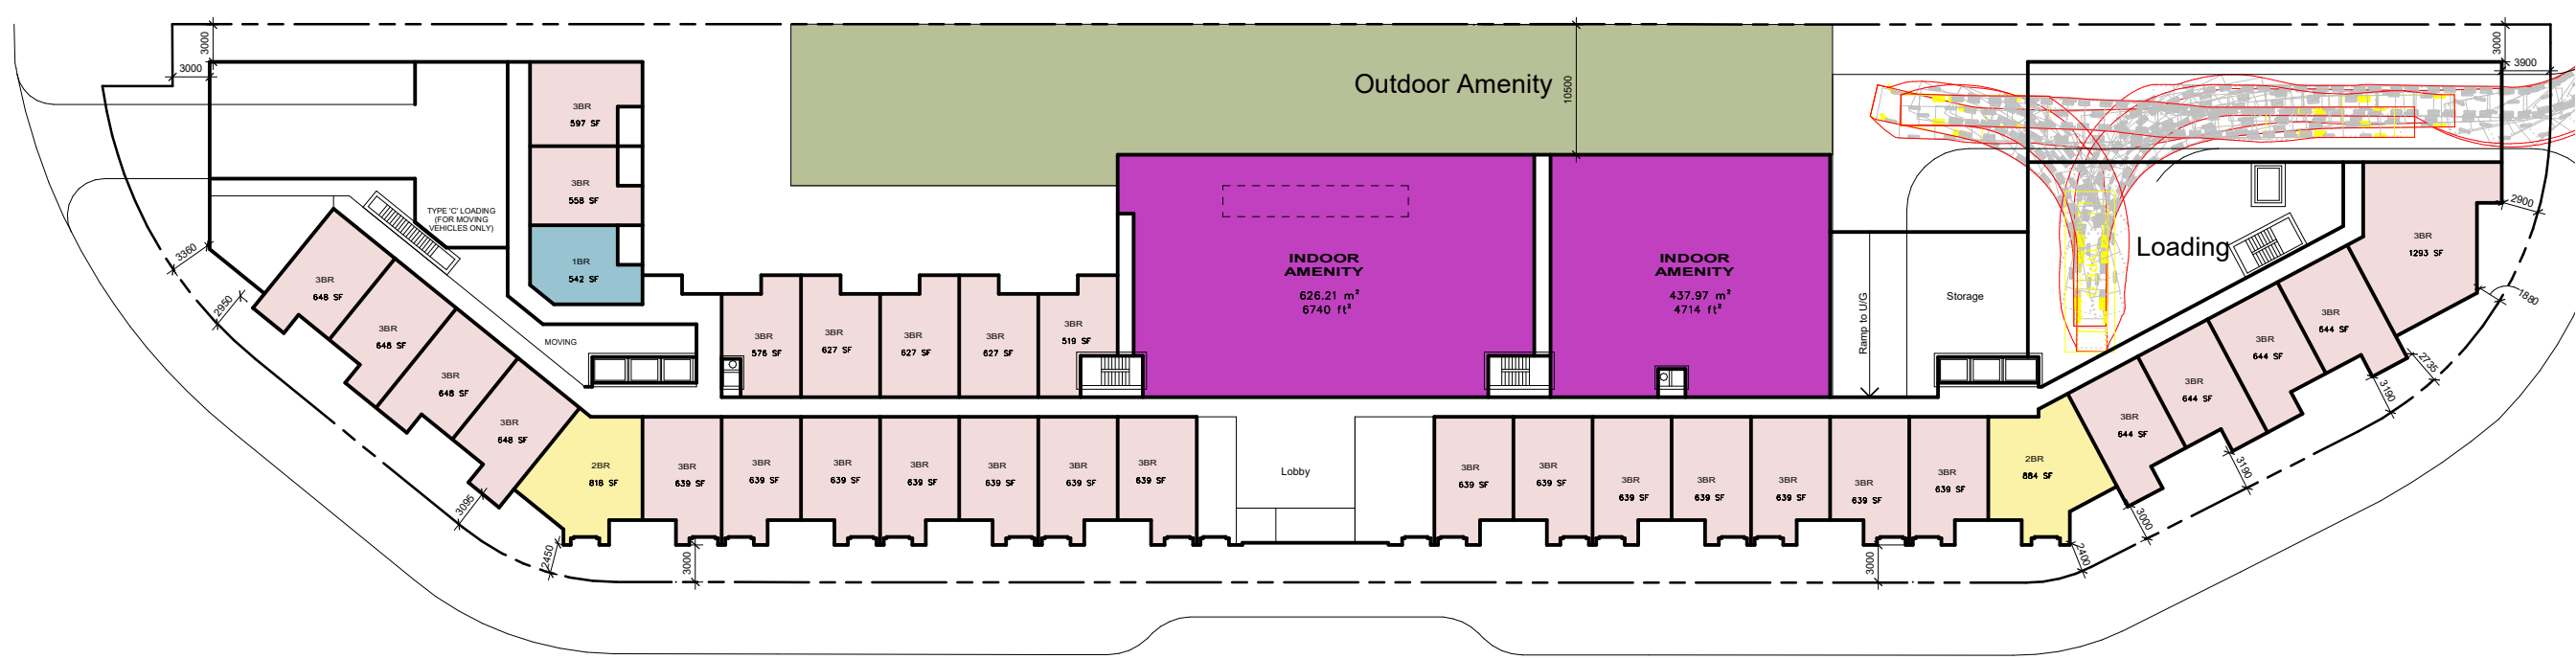

GROUND FLOOR PLAN

SCALE: 1/600

KG GROUP
OAKBURN CRESCENT
NORTH YORK, ON

KIRKOR
ARCHITECTS AND PLANNERS

20-067

February 16, 2023