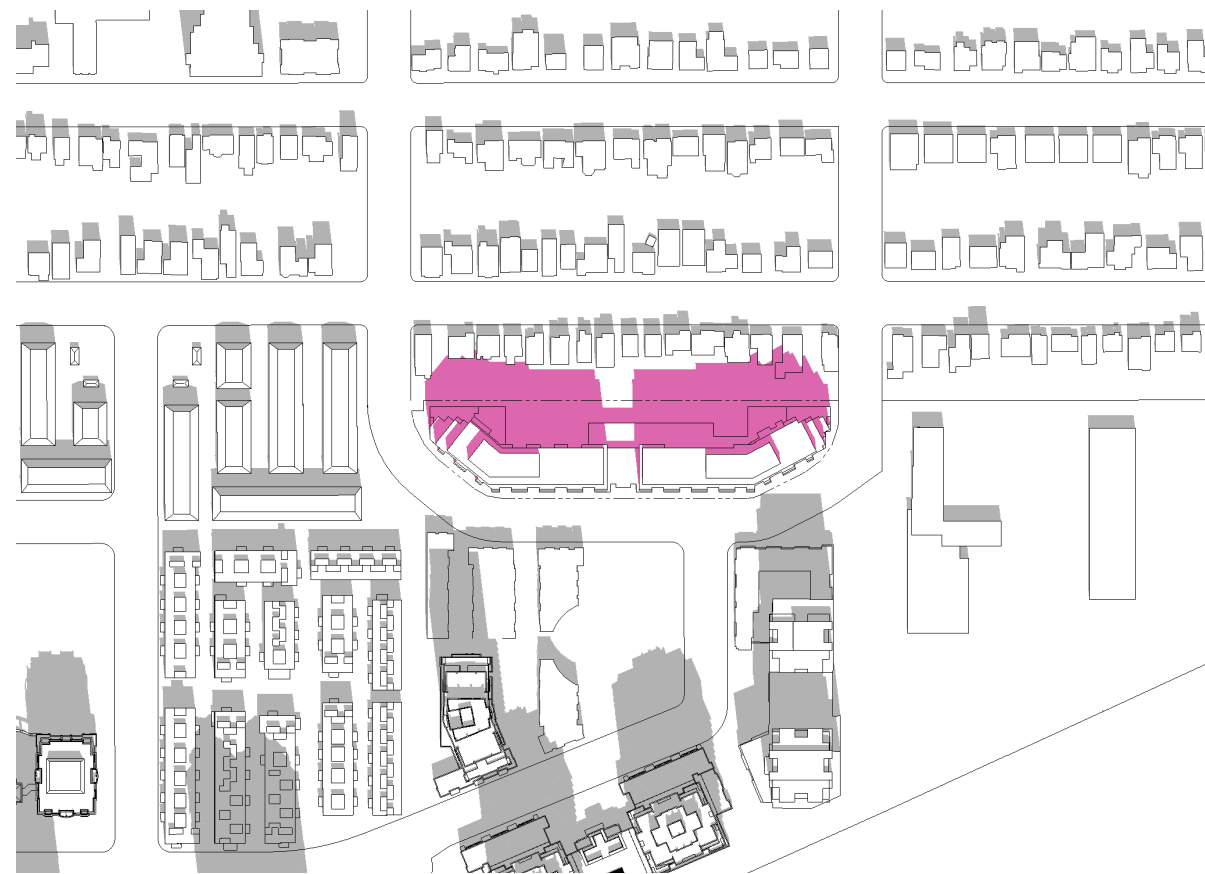

3D VIEW 03

KG GROUP
OAKBURN CRESCENT
NORTH YORK, ON

MAR 21 / SEP 21 @ 09:18 am

MAR 21 / SEP 21 @ 10:18 am

MAR 21 / SEP 21 @ 11:18 am

MAR 21 / SEP 21 @ 12:18 pm

SUN SHADOW

STUDY
MARCH 21
/ SEPTEMBER 21

NST

KG GROUP
OAKBURN CRESCENT
NORTH YORK, ON

MAR 21 / SEP 21 @ 01:18 pm

MAR 21 / SEP 21 @ 02:18 pm

MAR 21 / SEP 21 @ 03:18 pm

MAR 21 / SEP 21 @ 04:18 pm

SUN SHADOW

STUDY
MARCH 21
/ SEPTEMBER 21