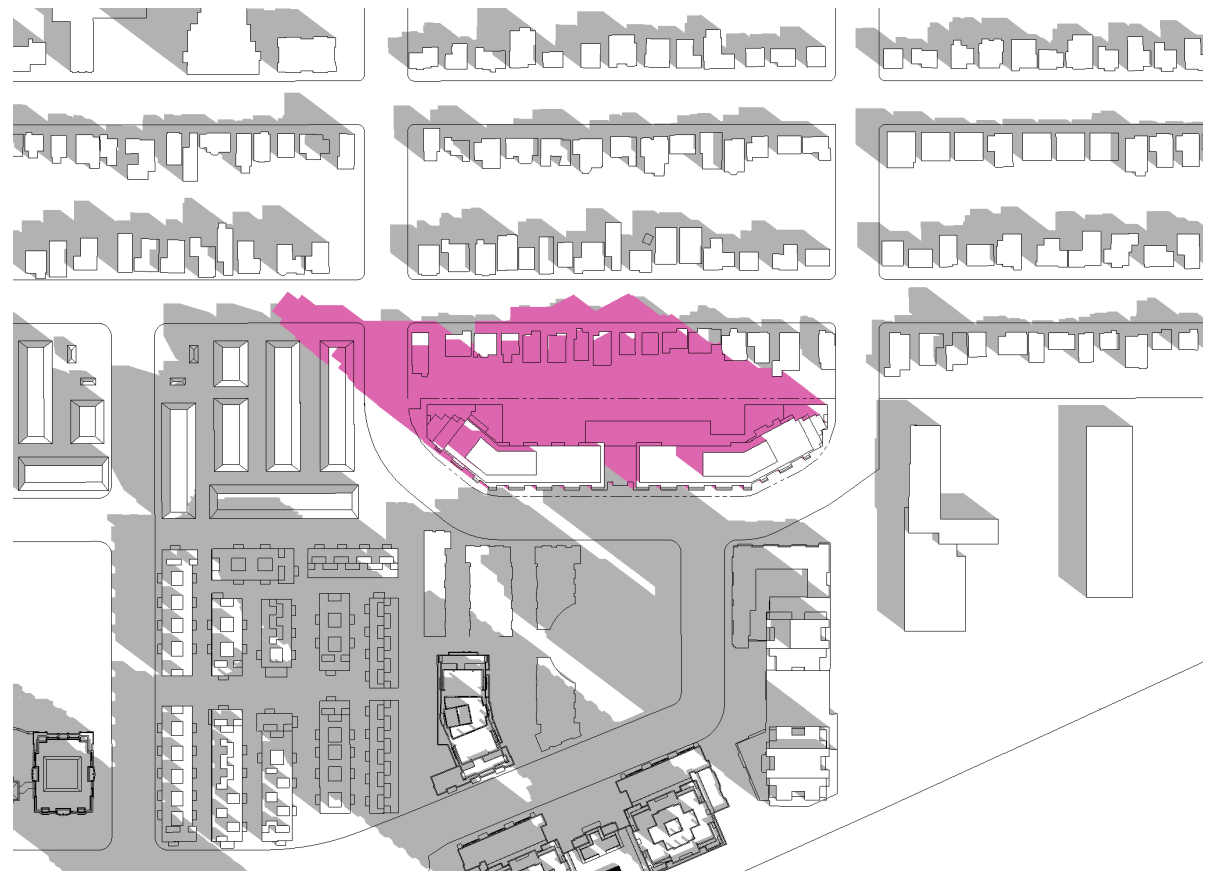

February 16, 2023

MASSING

3D VIEW 01

KG GROUP
OAKBURN CRESCENT
NORTH YORK, ON

MASSING

3D VIEW 02

KG GROUP
OAKBURN CRESCENT
NORTH YORK, ON

MASSING

3D VIEW 03

KG GROUP
OAKBURN CRESCENT
NORTH YORK, ON

MAR 21 / SEP 21 @ 09:18 am

MAR 21 / SEP 21 @ 10:18 am

MAR 21 / SEP 21 @ 11:18 am

MAR 21 / SEP 21 @ 12:18 pm

SUN SHADOW

STUDY
MARCH 21
/ SEPTEMBER 21