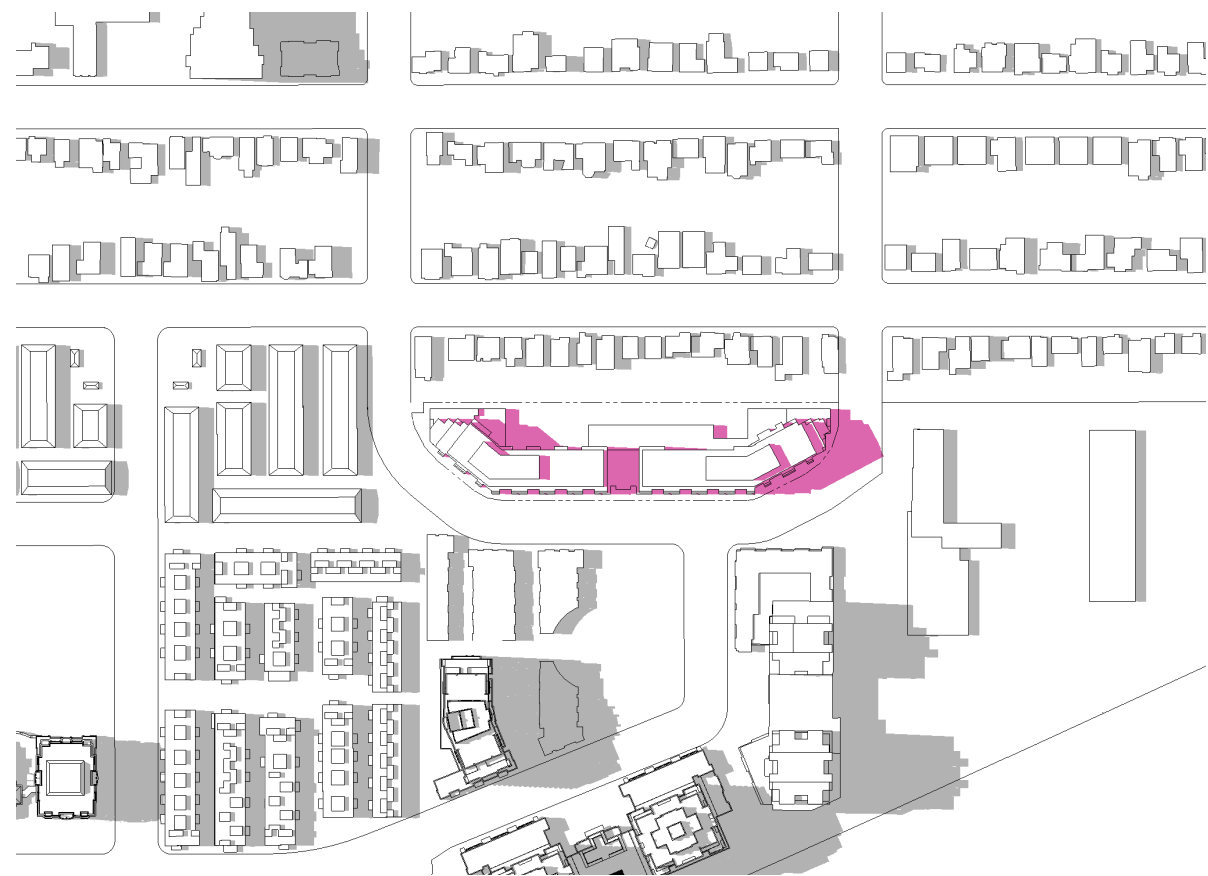

JUN 21 @ 09:18 am

JUN 21 @ 10:18 am

JUN 21 @ 11:18 am

JUN 21 @ 12:18 pm

SUN SHADOW

STUDY
JUNE 21

NST

KG GROUP
OAKBURN CRESCENT
NORTH YORK, ON

JUN 21 @ 01:18 pm

JUN 21 @ 02:18 pm

JUN 21 @ 03:18 pm

JUN 21 @ 04:18 pm

SUN SHADOW

STUDY
JUNE 21

NST

KG GROUP
OAKBURN CRESCENT
NORTH YORK, ON

KIRKOR
ARCHITECTS AND PLANNERS

20-067

February 16, 2023

JUN 21 @ 05:18 pm

JUN 21 @ 06:18 pm

SUN SHADOW

STUDY
JUNE 21

NST