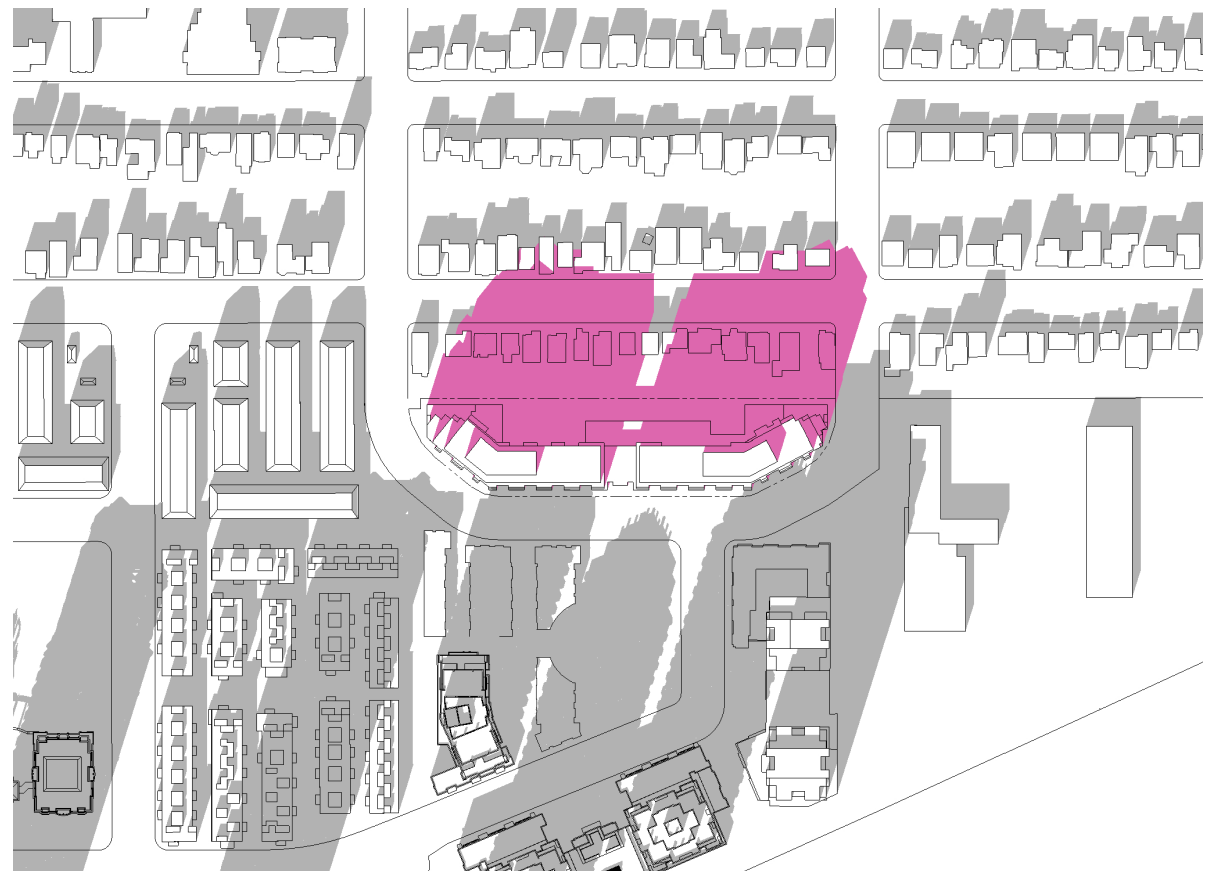

KG GROUP
OAKBURN CRESCENT
NORTH YORK, ON

KIRKOR
ARCHITECTS AND PLANNERS

20-067

February 16, 2023

DEC 21 @ 09:18 am

DEC 21 @ 10:18 am

DEC 21 @ 11:18 am

DEC 21 @ 12:18 pm

SUN SHADOW

STUDY
DECEMBER 21

NST

KG GROUP
OAKBURN CRESCENT
NORTH YORK, ON

KIRKOR
ARCHITECTS AND PLANNERS

20-067

February 16, 2023

DEC 21 @ 01:18 pm

DEC 21 @ 02:18 pm

DEC 21 @ 03:18 pm

DEC 21 @ 04:18 pm

SUN SHADOW

STUDY
DECEMBER 21

NST

KG GROUP
OAKBURN CRESCENT
NORTH YORK, ON

KIRKOR
ARCHITECTS AND PLANNERS