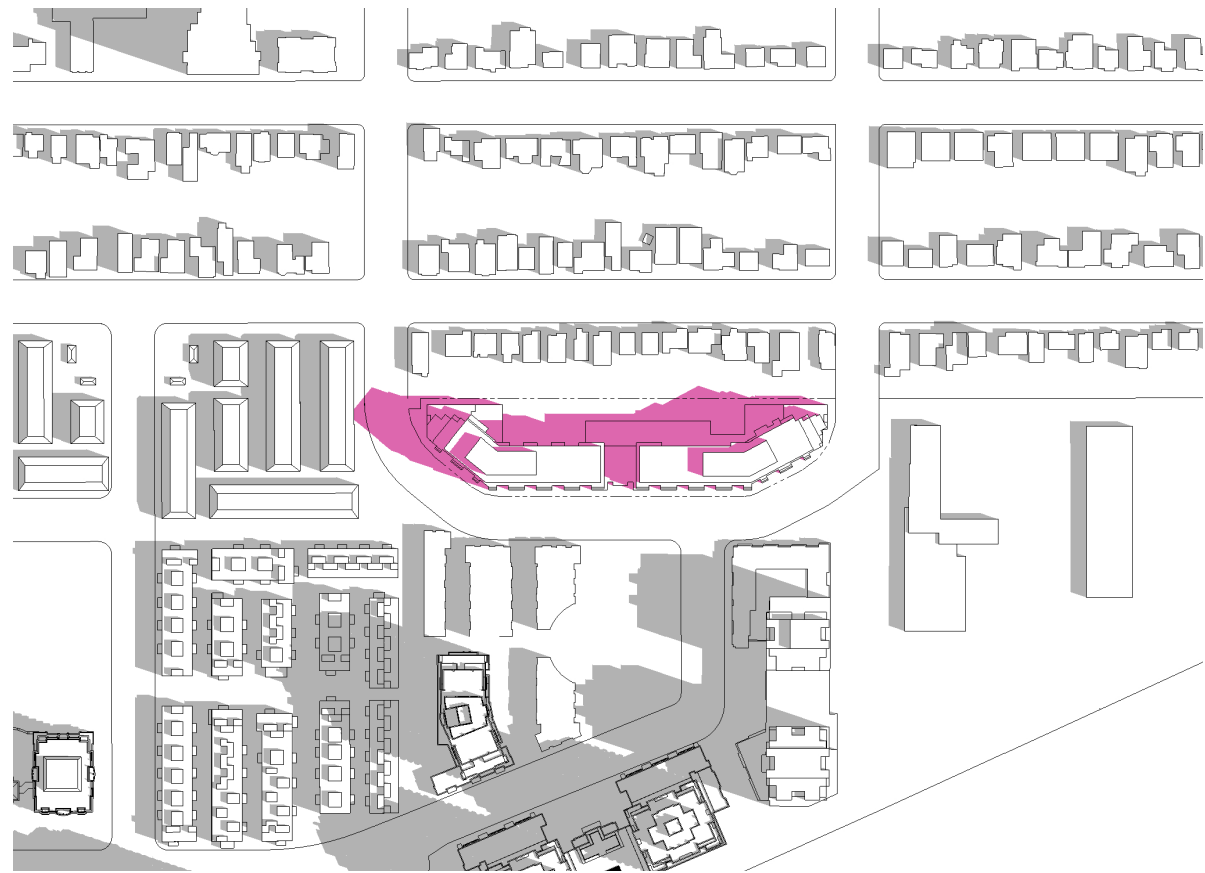

NST

KG GROUP
OAKBURN CRESCENT
NORTH YORK, ON

MAR 21 / SEP 21 @ 05:18 pm

MAR 21 / SEP 21 @ 06:18 pm

SUN SHADOW

STUDY
MARCH 21
/ SEPTEMBER 21

NST

KG GROUP
OAKBURN CRESCENT
NORTH YORK, ON

JUN 21 @ 09:18 am

JUN 21 @ 10:18 am

JUN 21 @ 11:18 am

JUN 21 @ 12:18 pm

SUN SHADOW

STUDY
JUNE 21

NST

KG GROUP
OAKBURN CRESCENT
NORTH YORK, ON