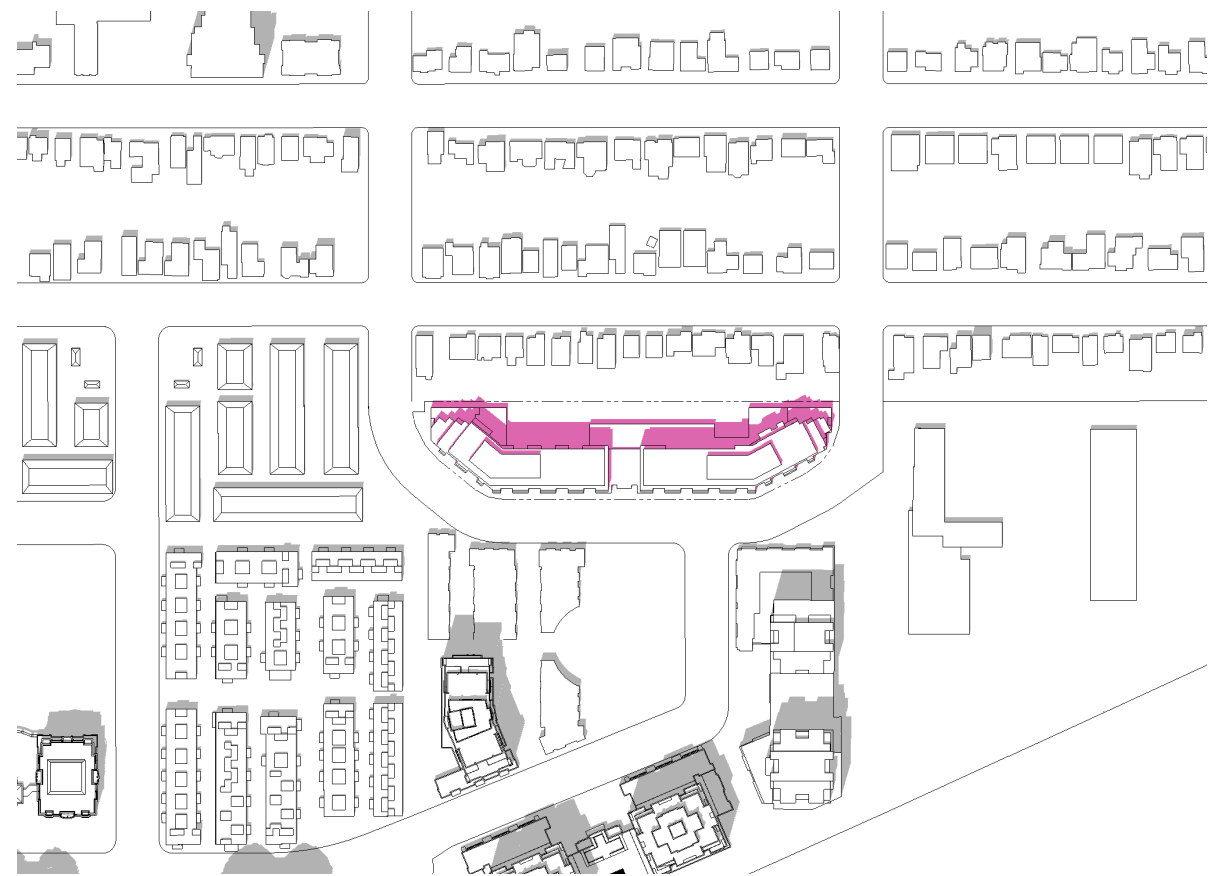

JUN 21 @ 09:18 am

JUN 21 @ 10:18 am

JUN 21 @ 11:18 am

JUN 21 @ 12:18 pm

SUN SHADOW

STUDY
JUNE 21

NST

KG GROUP
OAKBURN CRESCENT
NORTH YORK, ON