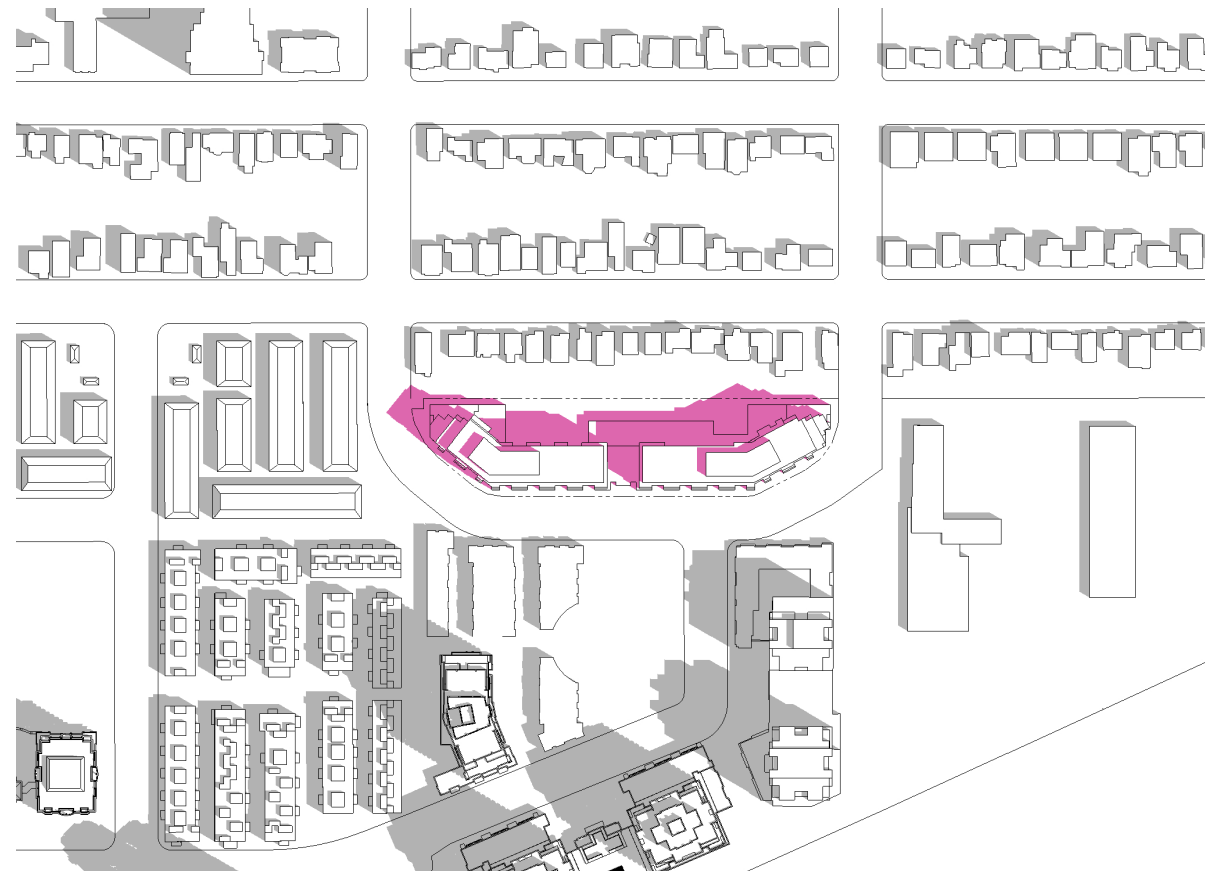

NST

KG GROUP
OAKBURN CRESCENT
NORTH YORK, ON

MAR 21 / SEP 21 @ 05:18 pm

MAR 21 / SEP 21 @ 06:18 pm

SUN SHADOW

STUDY
MARCH 21
/ SEPTEMBER 21

NST

KG GROUP
OAKBURN CRESCENT
NORTH YORK, ON

JUN 21 @ 09:18 am

JUN 21 @ 10:18 am

JUN 21 @ 11:18 am

JUN 21 @ 12:18 pm

SUN SHADOW

STUDY
JUNE 21

NST

KG GROUP
OAKBURN CRESCENT
NORTH YORK, ON