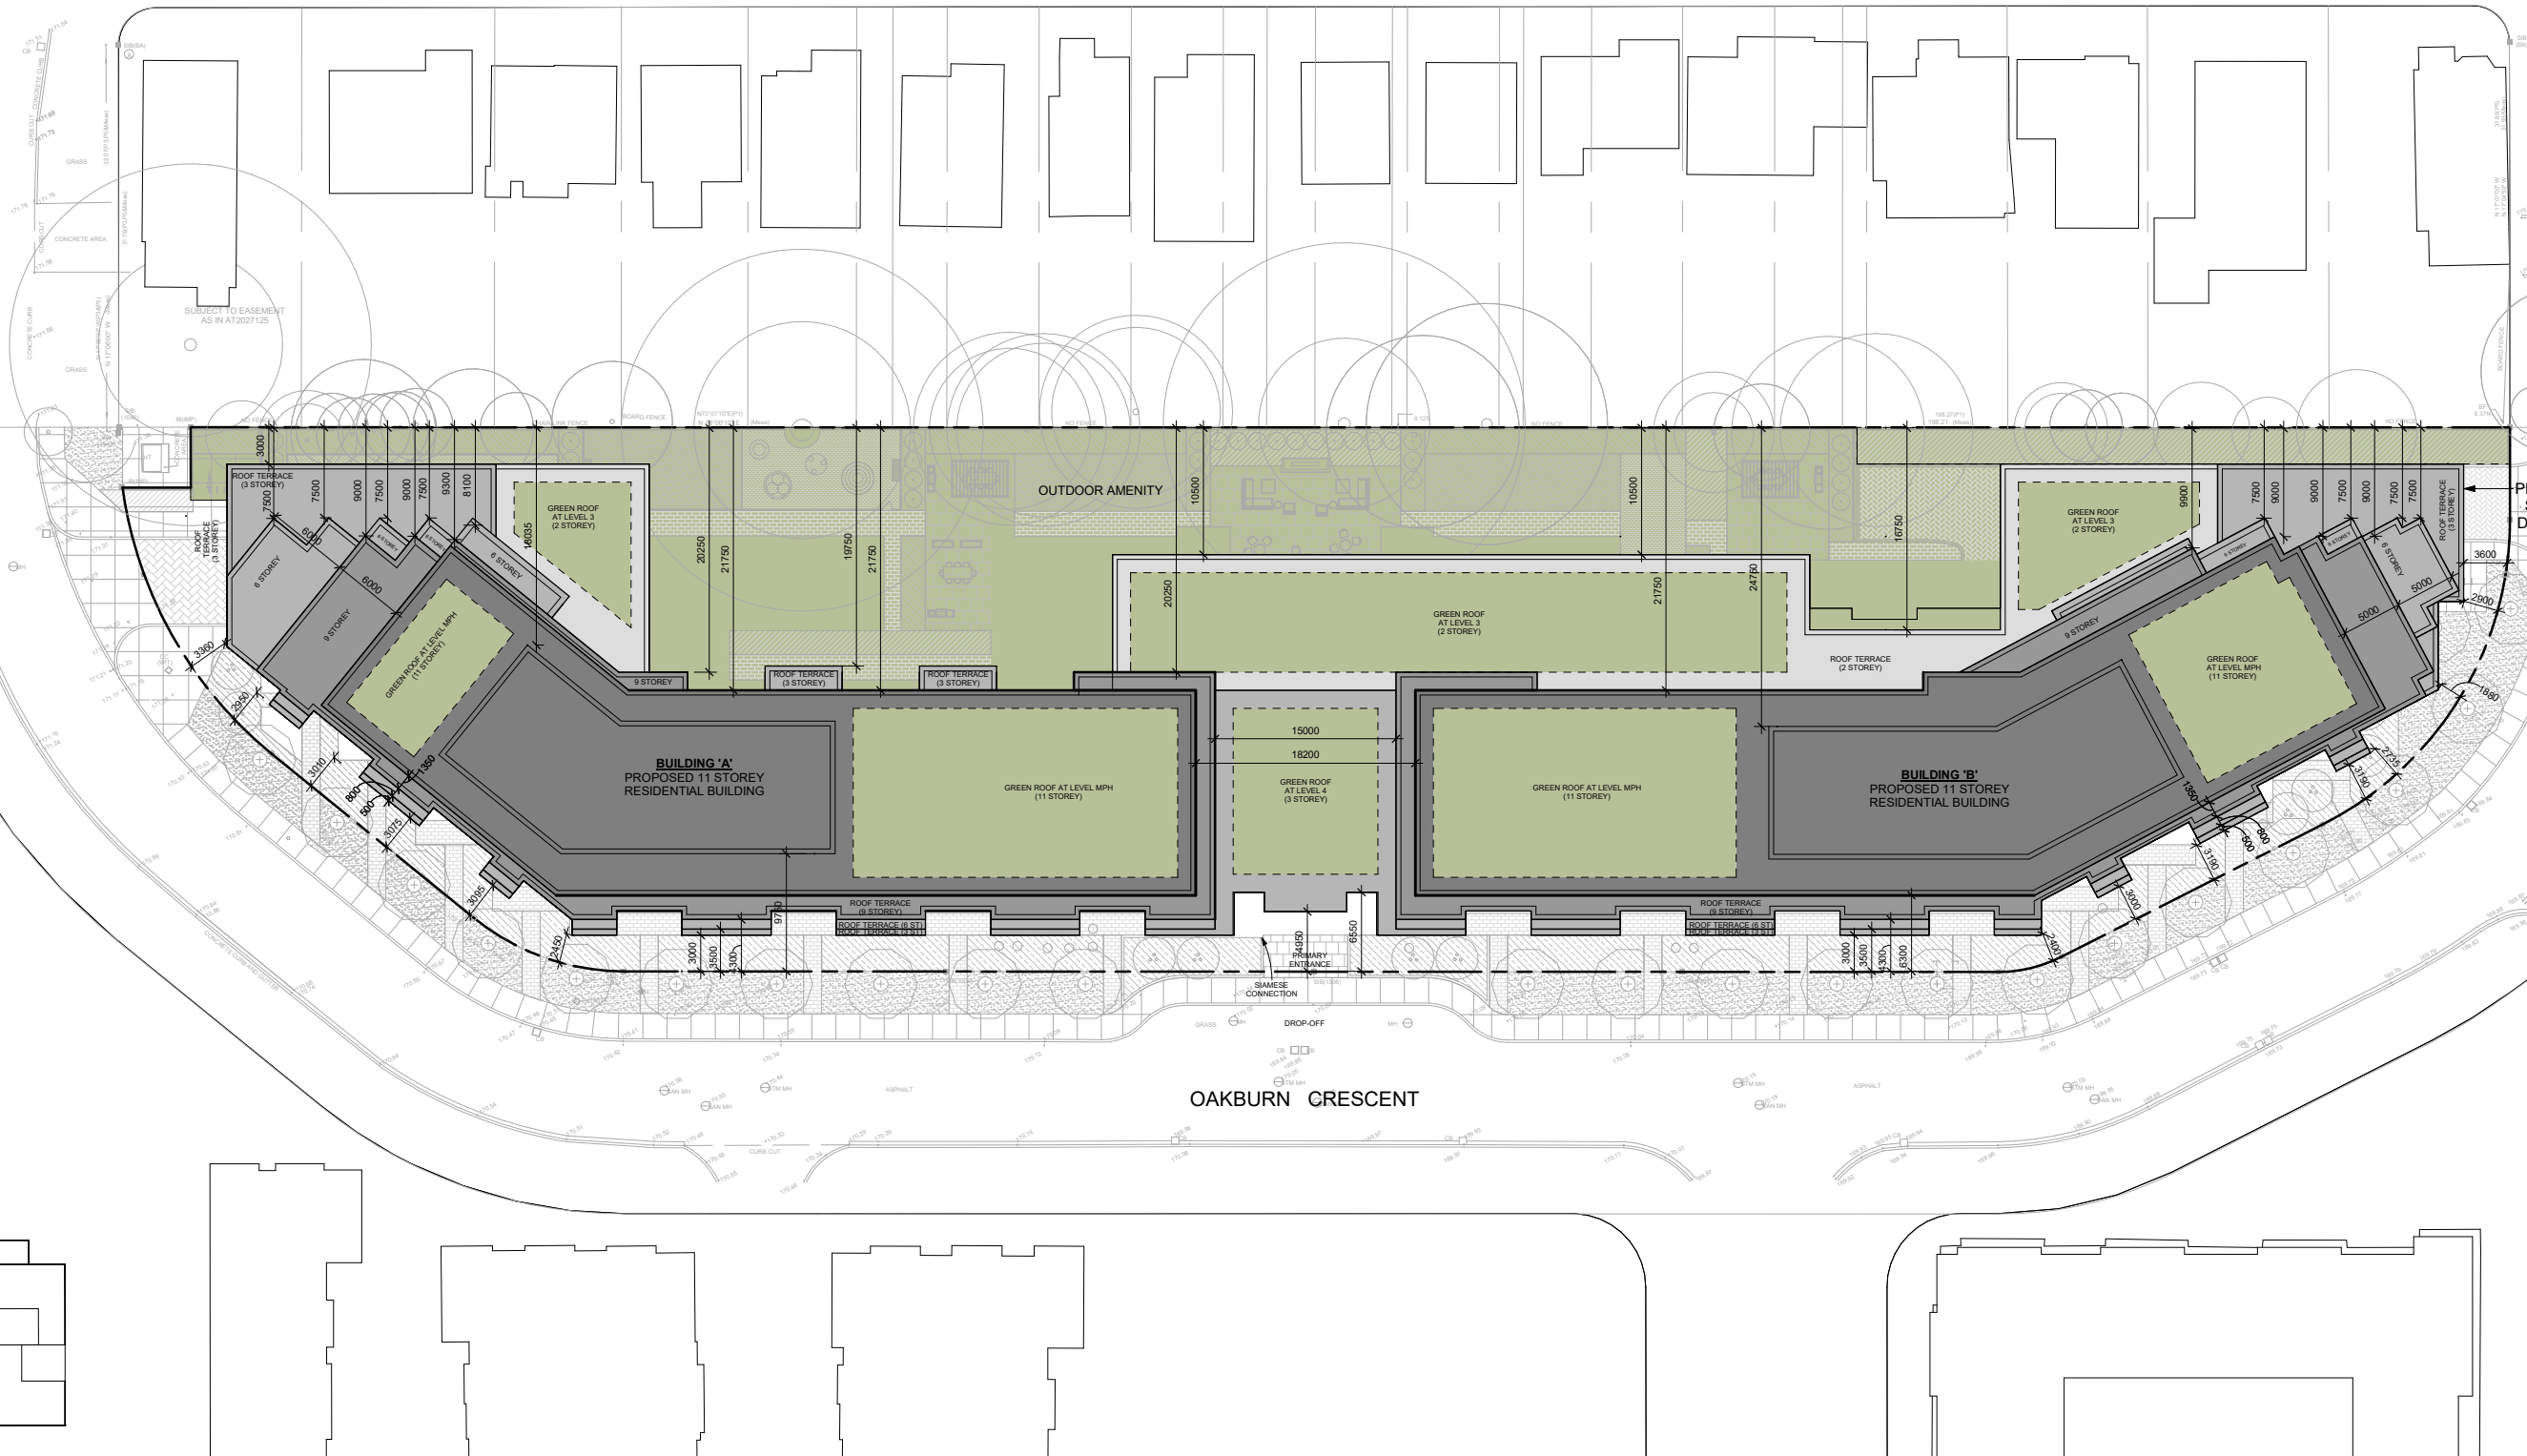

OAKBURN CRESCENT

CONCEPT DESIGN

KG GROUP
OAKBURN CRESCENT
NORTH YORK, ON

KIRKOR
ARCHITECTS AND PLANNERS

Site Plan

SCALE: 1/600

Units:	
1BR:	84 units (18.9%)
1BR+D:	174 units (39.1%)
2BR:	142 units (31.9%)
3BR:	45 units (10.1%)
Total Unit Count:	445 Units