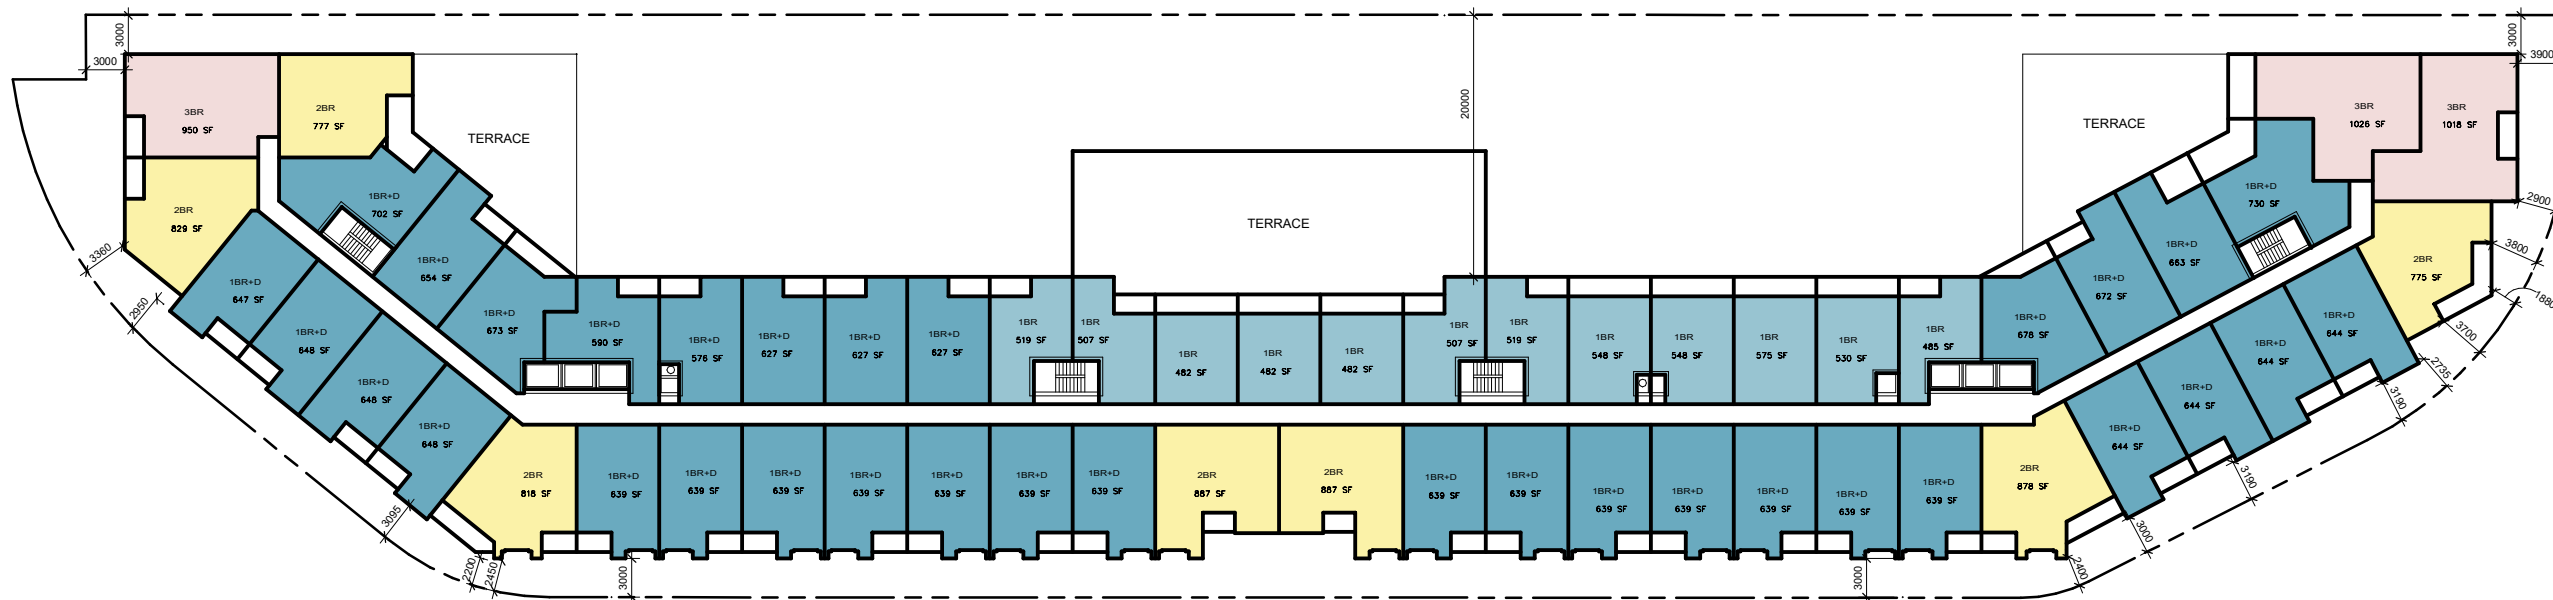

SCALE: 1/600

KG GROUP
OAKBURN CRESCENT
NORTH YORK, ON

KIRKOR
ARCHITECTS AND PLANNERS

20-067

February 16, 2023

LEVEL 3

FLOOR PLAN

SCALE: 1/600

KG GROUP
OAKBURN CRESCENT
NORTH YORK, ON

KIRKOR
ARCHITECTS AND PLANNERS

20-067

February 16, 2023

LEVEL 4-6

FLOOR PLAN

SCALE: 1/600

KG GROUP
OAKBURN CRESCENT
NORTH YORK, ON