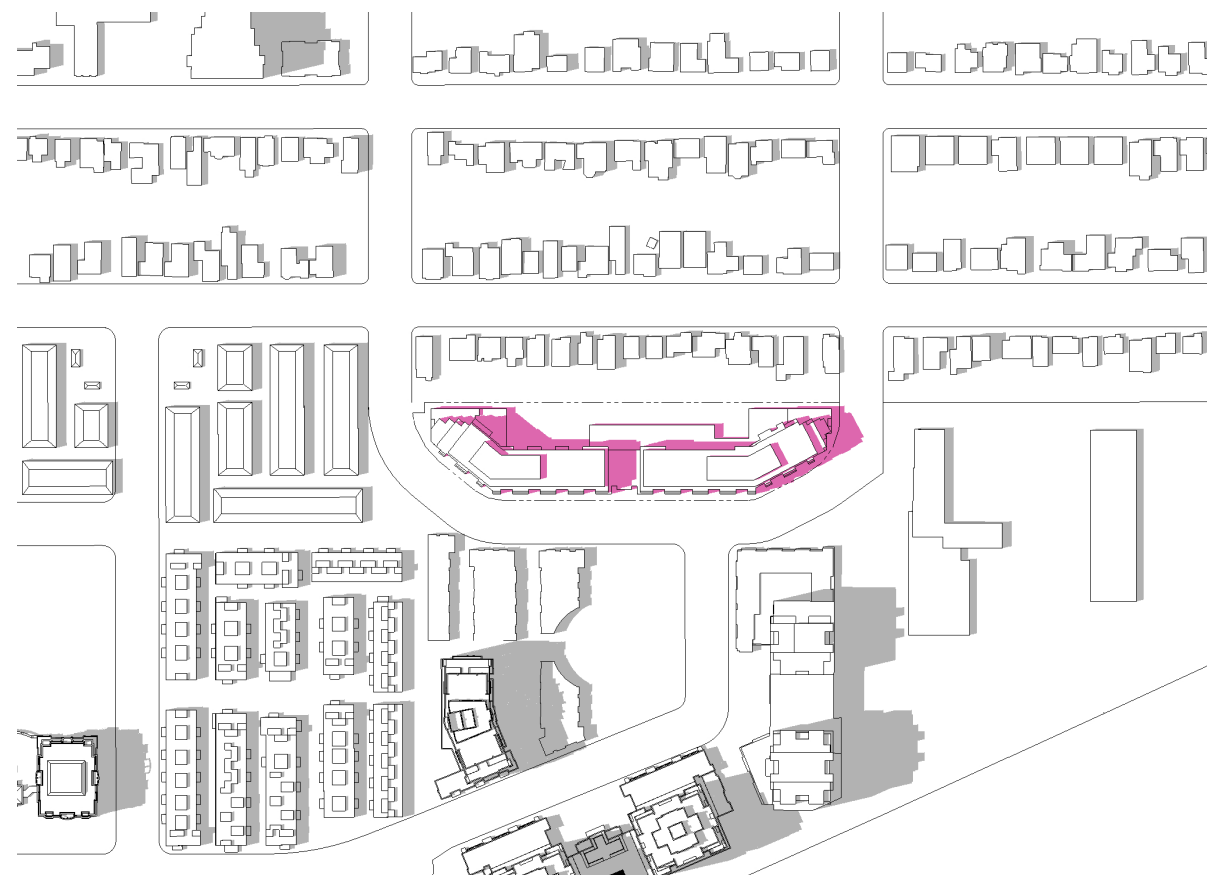

JUN 21 @ 09:18 am

JUN 21 @ 10:18 am

JUN 21 @ 11:18 am

JUN 21 @ 12:18 pm

SUN SHADOW

STUDY
JUNE 21

NST

KG GROUP
OAKBURN CRESCENT
NORTH YORK, ON

JUN 21 @ 01:18 pm

JUN 21 @ 02:18 pm

JUN 21 @ 03:18 pm

JUN 21 @ 04:18 pm

SUN SHADOW

STUDY
JUNE 21

NST

KG GROUP
OAKBURN CRESCENT
NORTH YORK, ON

KIRKOR
ARCHITECTS AND PLANNERS

20-067

February 16, 2023

JUN 21 @ 05:18 pm

JUN 21 @ 06:18 pm

SUN SHADOW

STUDY
JUNE 21

NST