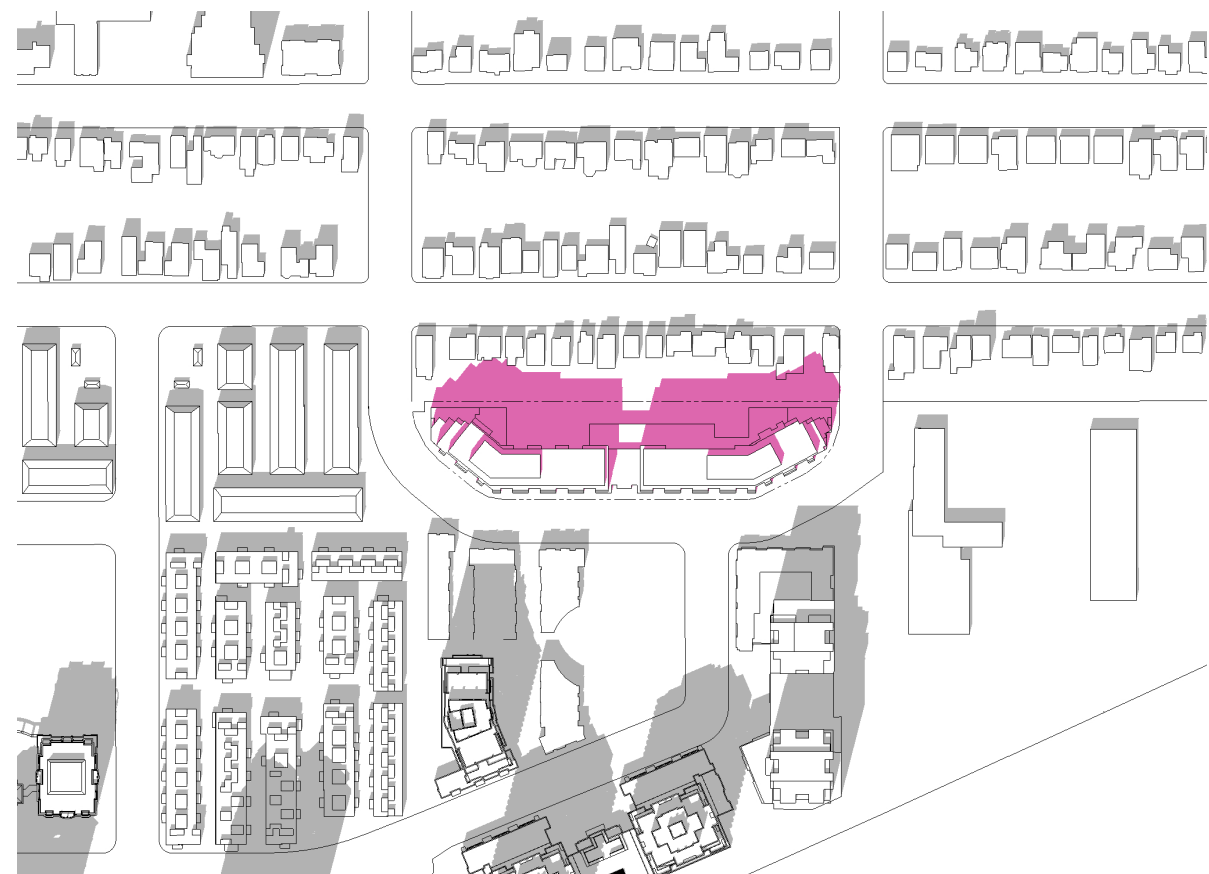

MAR 21 / SEP 21 @ 01:18 pm