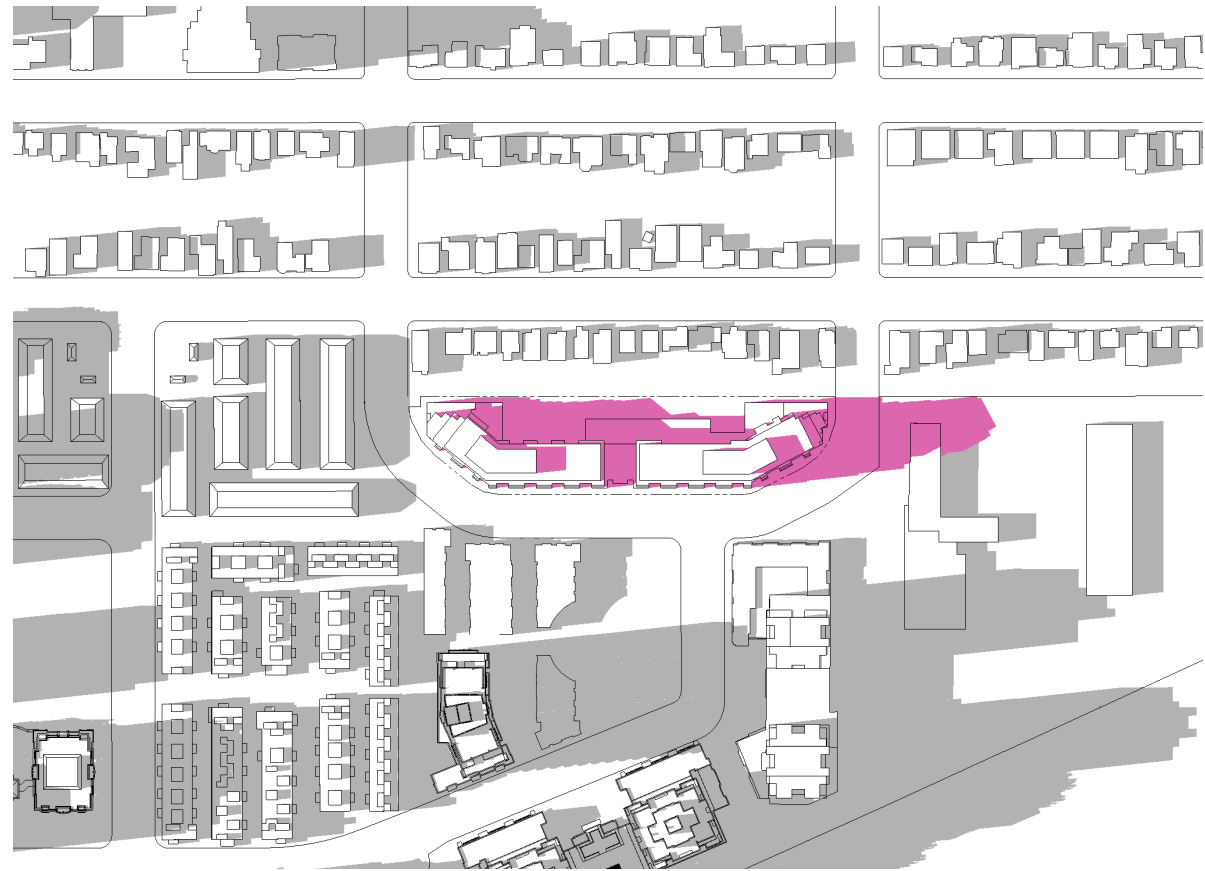

MAR 21 / SEP 21 @ 05:18 pm