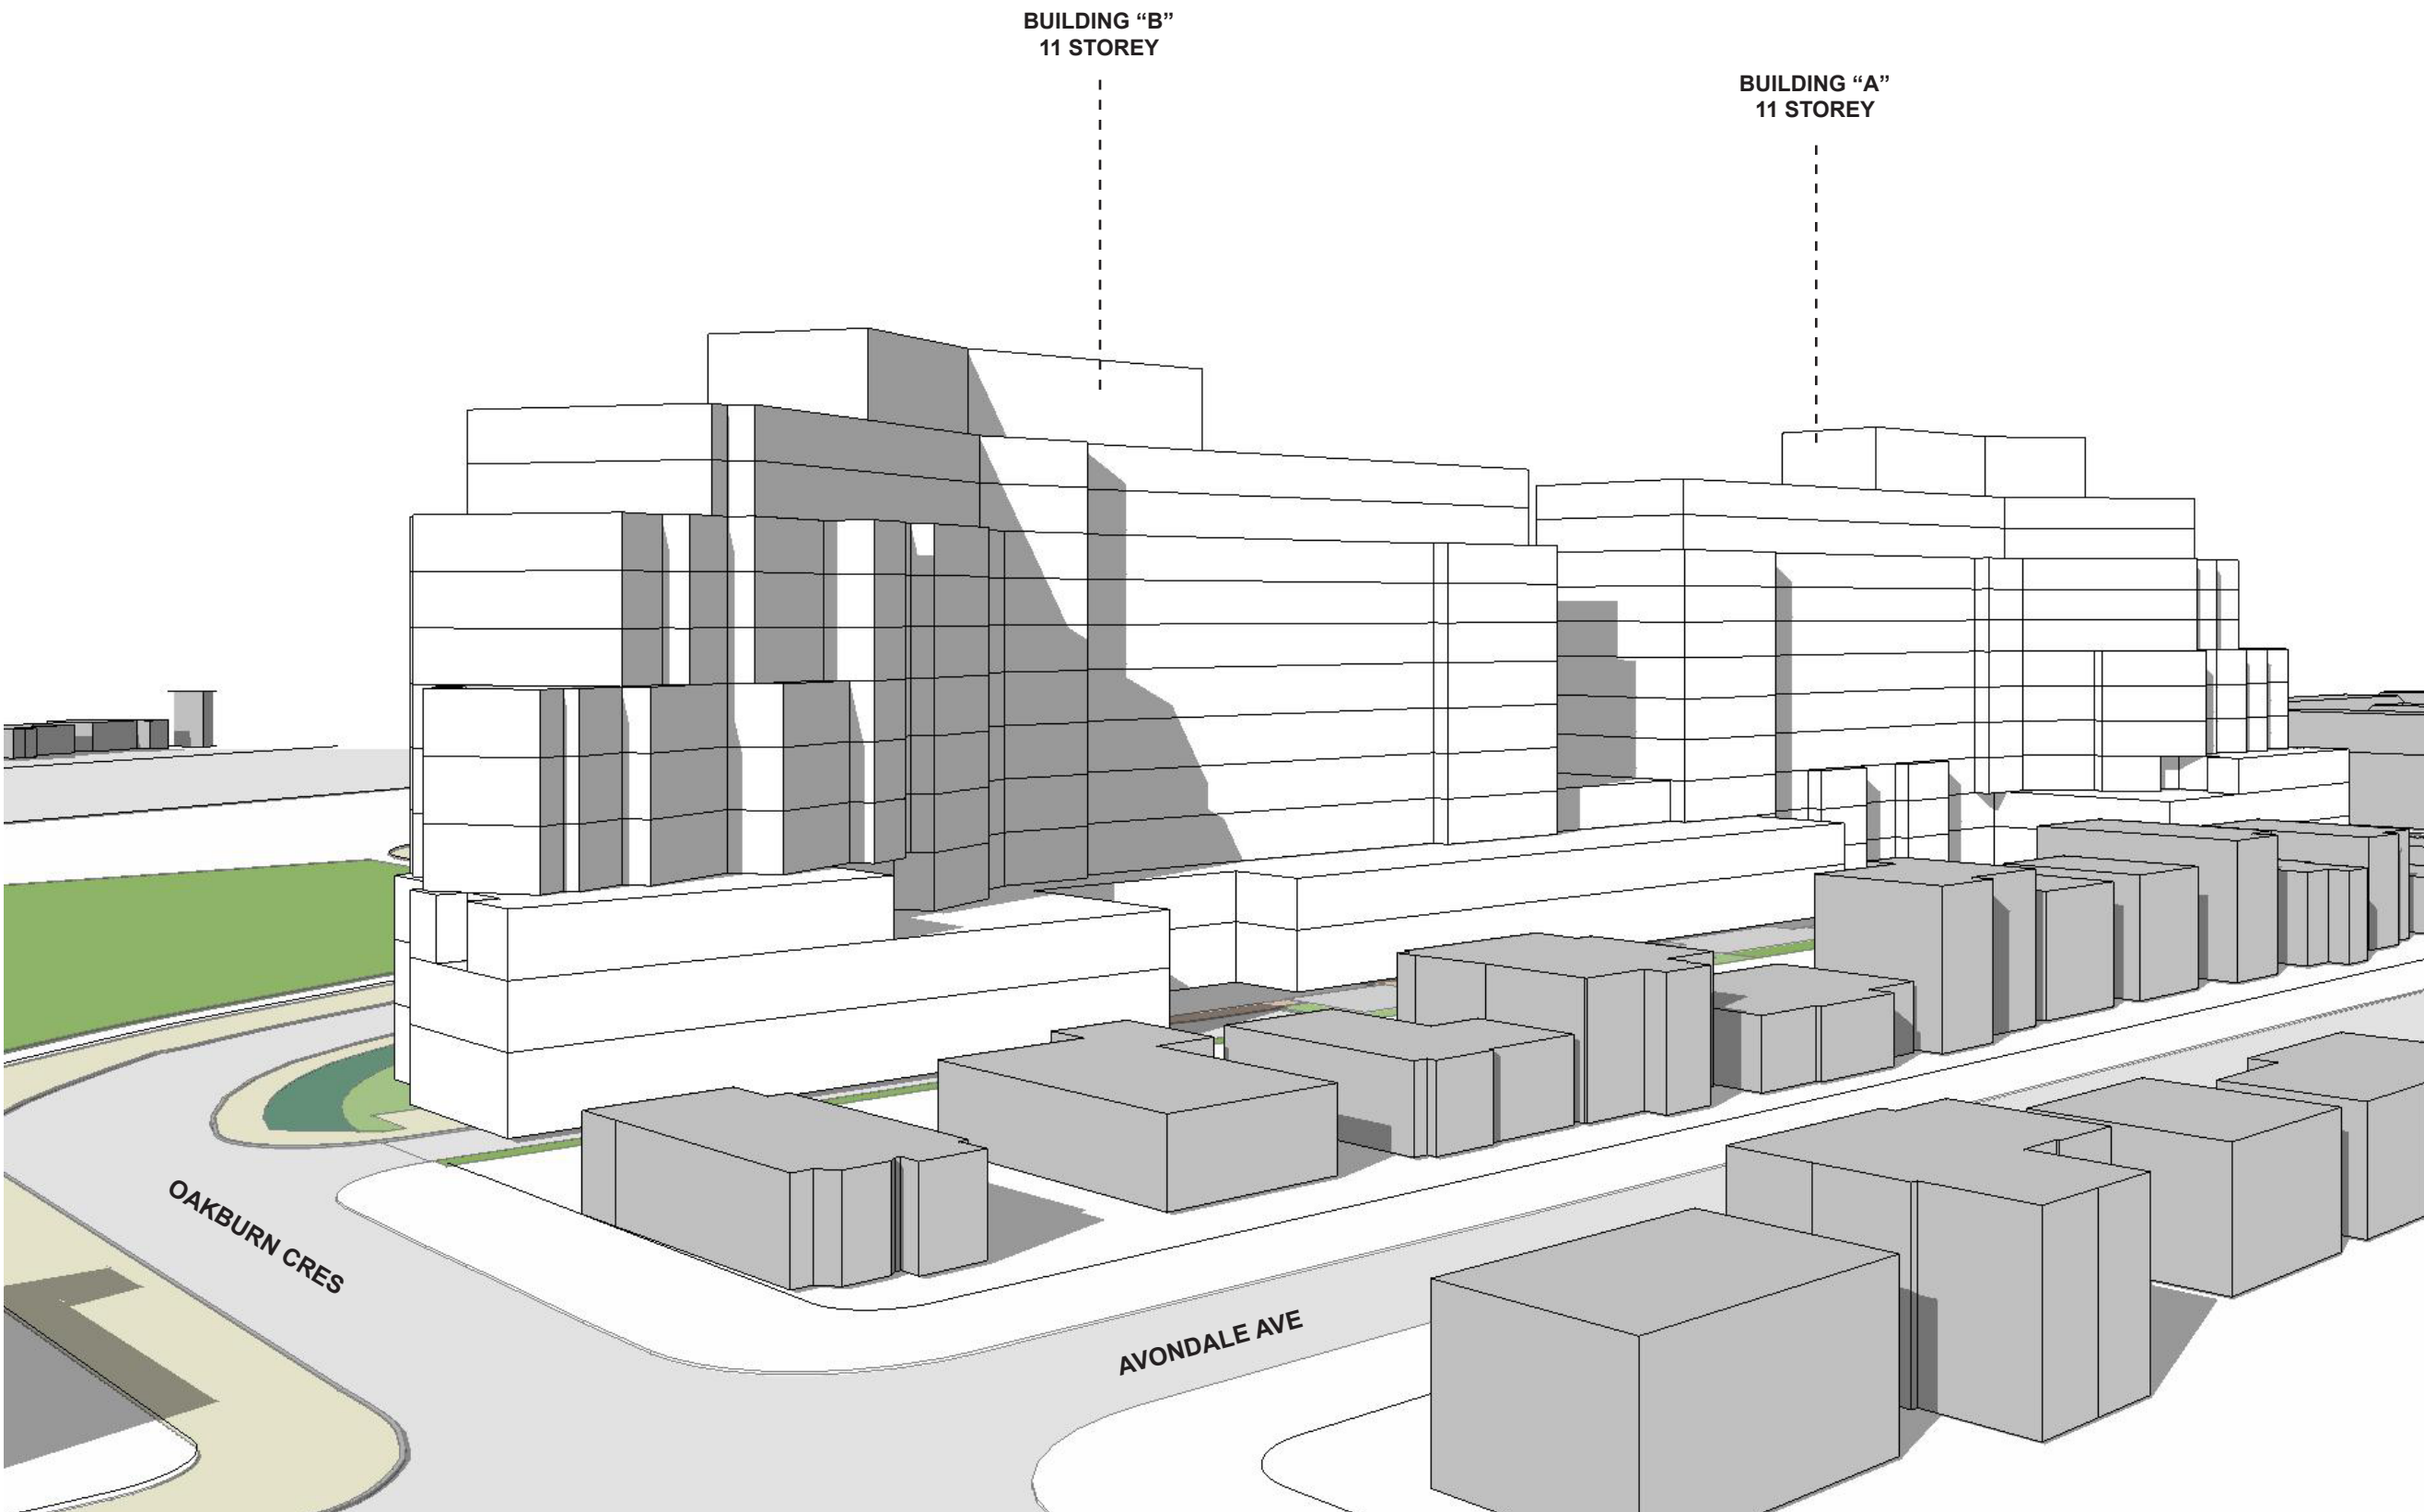

3D VIEW 03

KG GROUP
OAKBURN CRESCENT
NORTH YORK, ON

MAR 21 / SEP 21 @ 09:18 am

MAR 21 / SEP 21 @ 10:18 am

MAR 21 / SEP 21 @ 11:18 am

MAR 21 / SEP 21 @ 12:18 pm

SUN SHADOW

STUDY
MARCH 21
/ SEPTEMBER 21