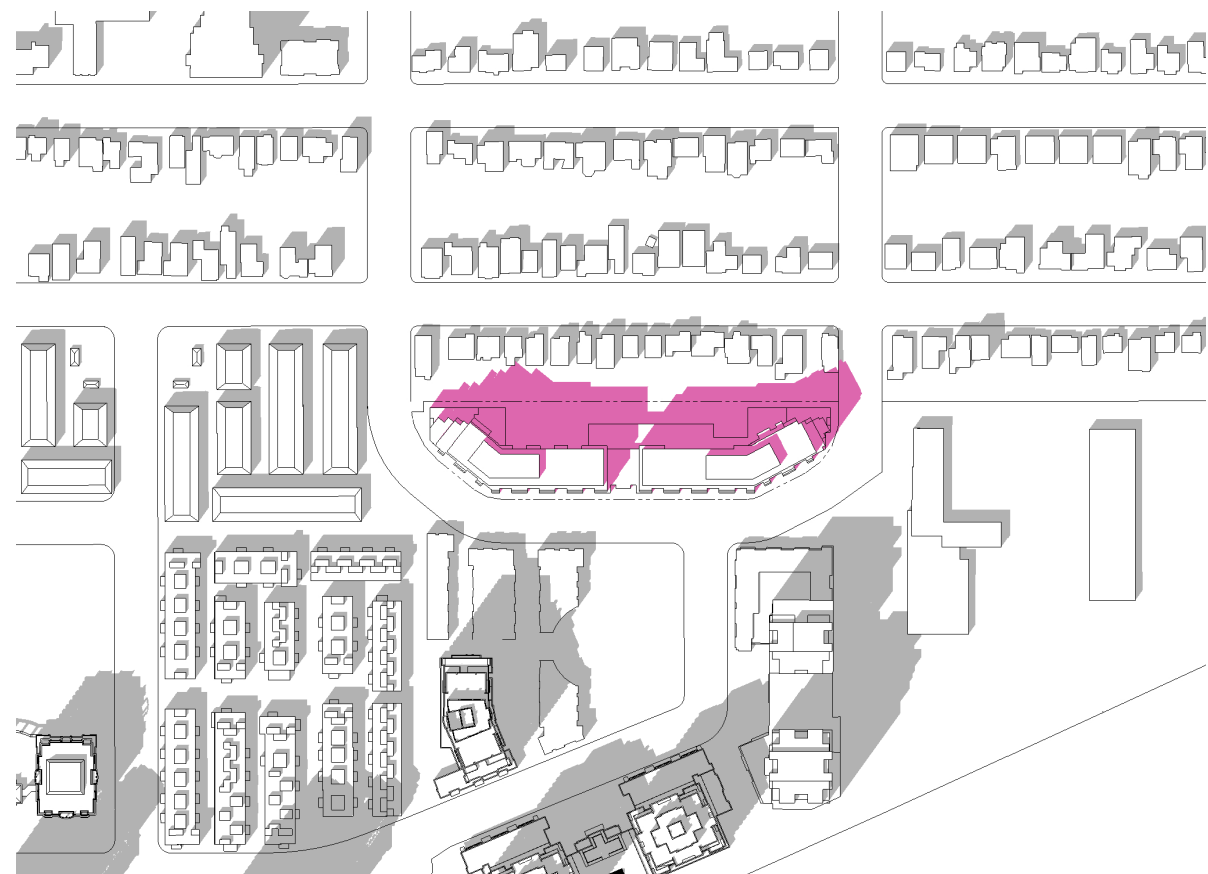

MAR 21 / SEP 21 @ 02:18 pm