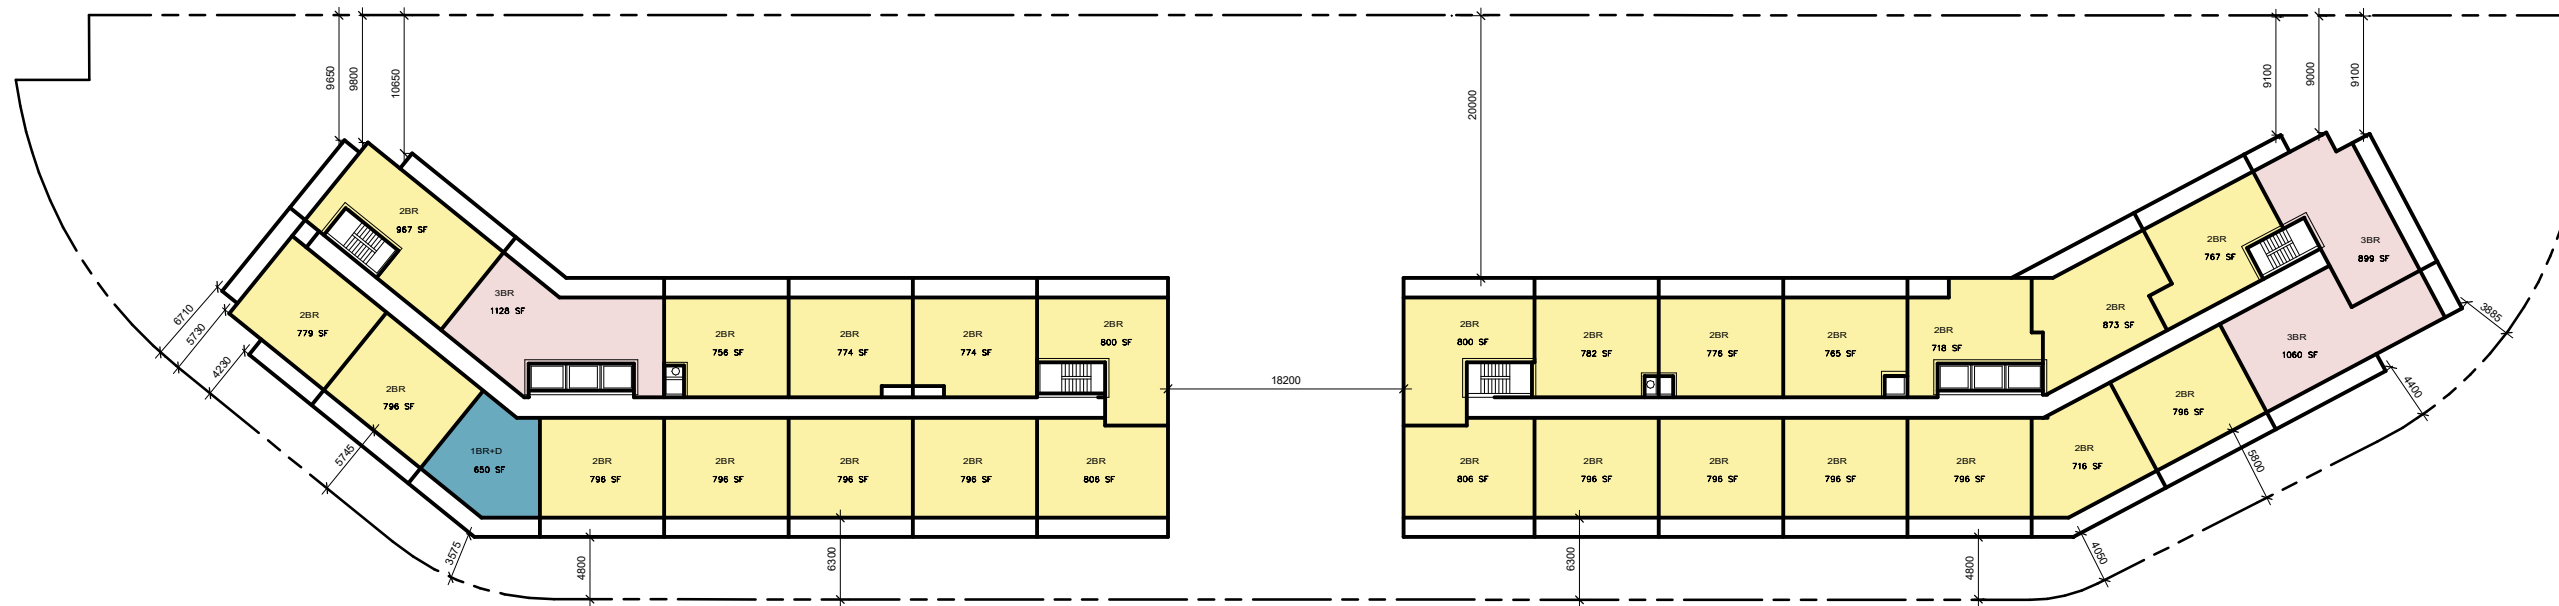

KIRKOR
ARCHITECTS AND PLANNERS

20-067

February 16, 2023

LEVEL 7-9

FLOOR PLAN

SCALE: 1/600

KG GROUP
OAKBURN CRESCENT
NORTH YORK, ON

KIRKOR
ARCHITECTS AND PLANNERS

20-067

February 16, 2023

LEVEL 10,11

FLOOR PLAN

SCALE: 1/600

KG GROUP
OAKBURN CRESCENT
NORTH YORK, ON

KIRKOR
ARCHITECTS AND PLANNERS

20-067