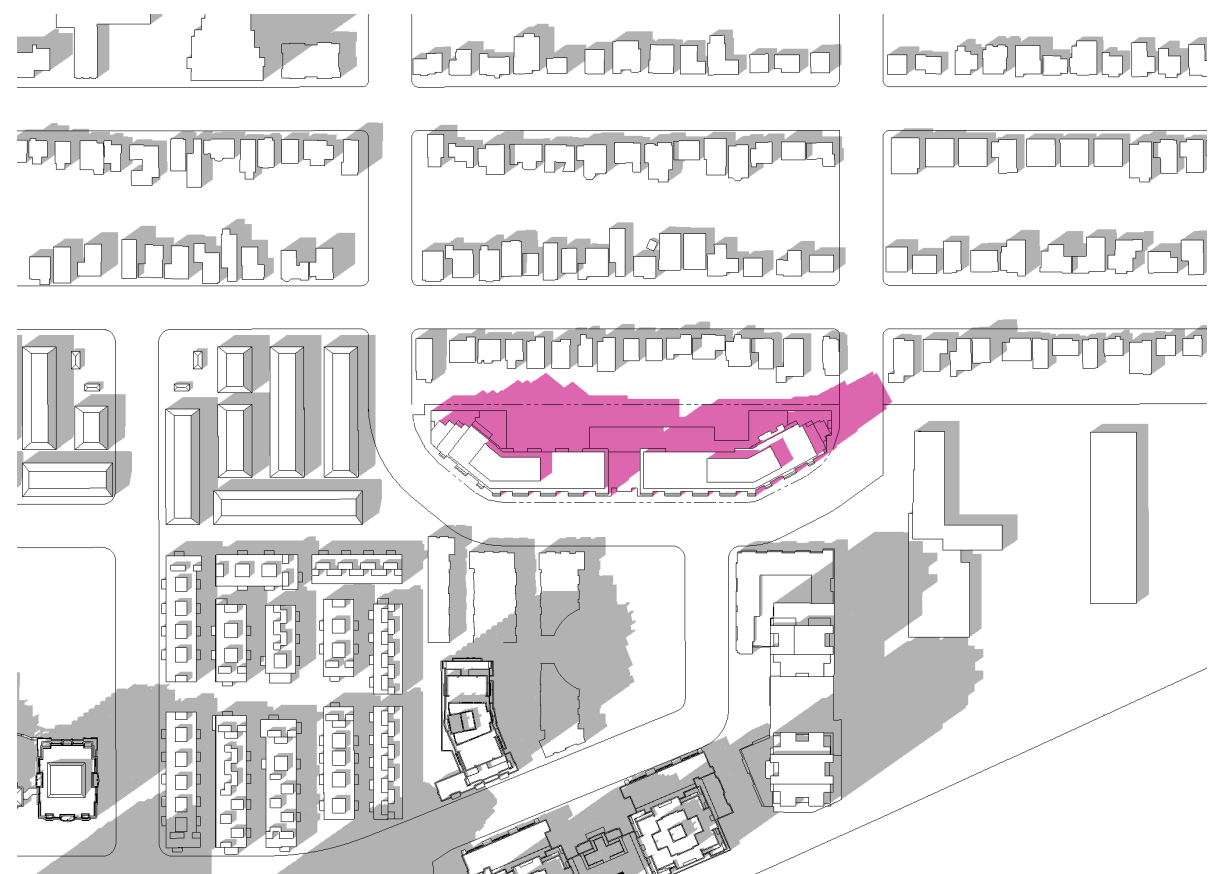

3D VIEW 03

KG GROUP
OAKBURN CRESCENT
NORTH YORK, ON

MAR 21 / SEP 21 @ 09:18 am

MAR 21 / SEP 21 @ 10:18 am

MAR 21 / SEP 21 @ 11:18 am

MAR 21 / SEP 21 @ 12:18 pm

SUN SHADOW

STUDY
MARCH 21
/ SEPTEMBER 21

NST

KG GROUP
OAKBURN CRESCENT
NORTH YORK, ON

MAR 21 / SEP 21 @ 01:18 pm

MAR 21 / SEP 21 @ 02:18 pm

MAR 21 / SEP 21 @ 03:18 pm

MAR 21 / SEP 21 @ 04:18 pm

SUN SHADOW

STUDY
MARCH 21
/ SEPTEMBER 21