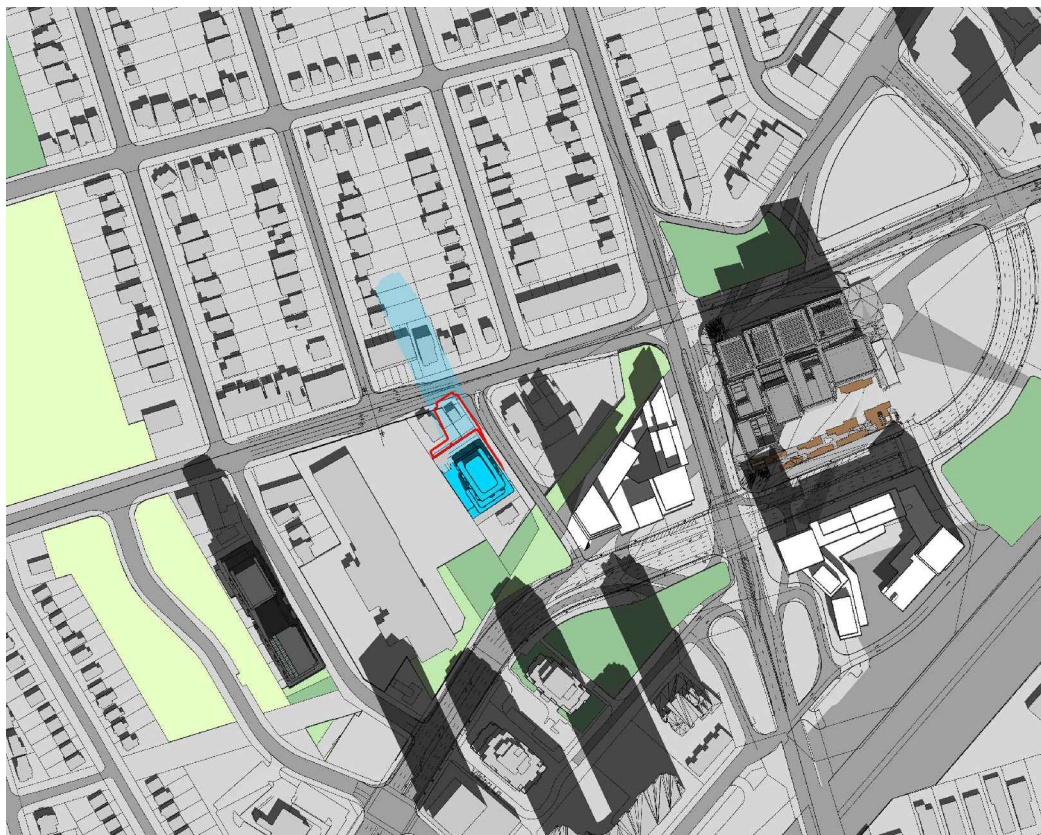

9:18 am

10:18 am

11:18 am

12:18 pm

1:18 pm

2:18 pm

Legends :  Adjacent Buildings  Proposed 44 Sty Building  Shadow Extent  60 m Shadow Extent

3:18 pm