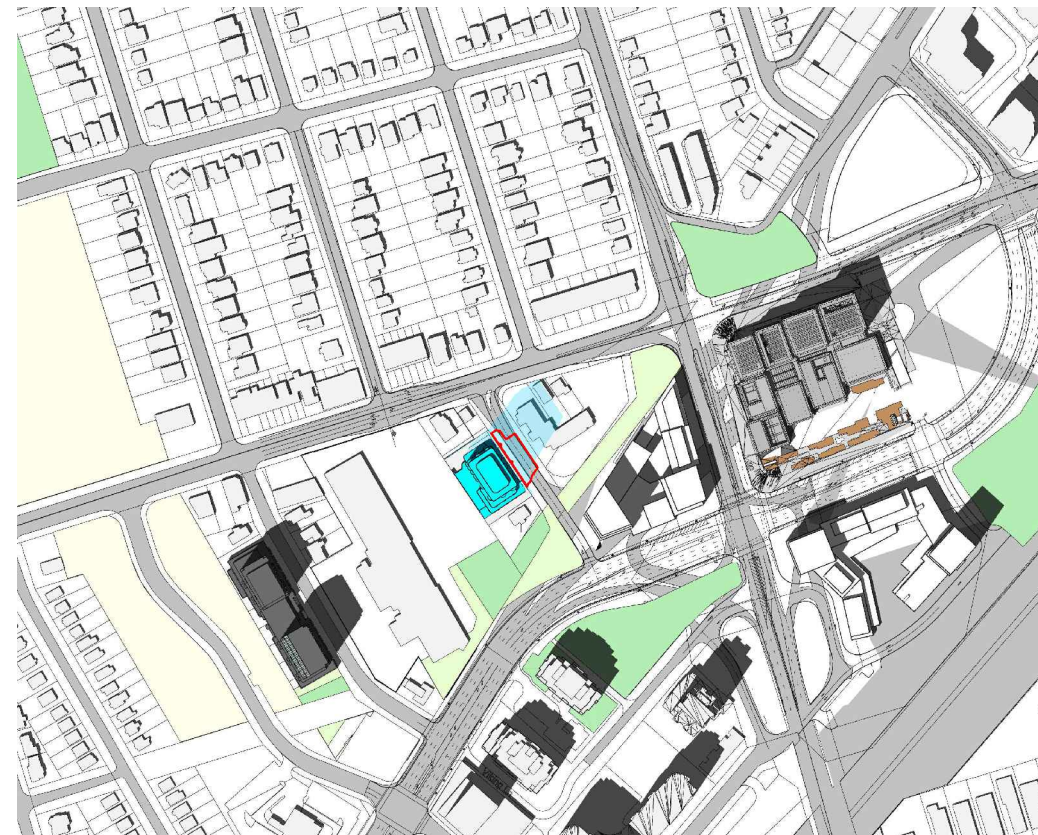

9:18 am

10:18 am

11:18 am

12:18 pm

1:18 pm

2:18 pm

Legends :  Adjacent Buildings  Proposed 44 Sty Building  Shadow Extent  60 m Shadow Extent

3:18 pm

2:18 pm

3:18 pm

4:18 pm

5:18 pm

6:18 pm

9:18 am

10:18 am

11:18 am