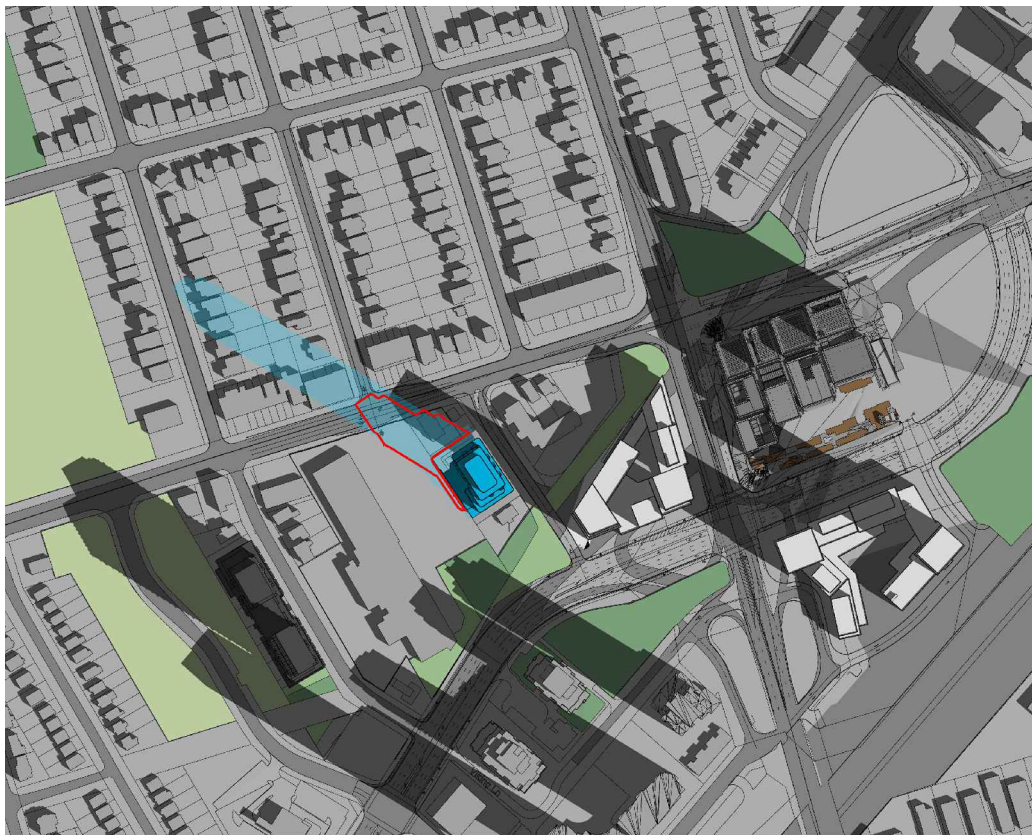

9:18 am

10:18 am

11:18 am

12:18 pm

1:18 pm

2:18 pm

Legends :  Adjacent Buildings  Proposed 44 Sty Building  Shadow Extent  60 m Shadow Extent

3:18 pm

4:18 pm

5:18 pm

6:18 pm

9:18 am

10:18 am

11:18 am

12:18 pm

1:18 pm

2:18 pm

3:18 pm

4:18 pm

5:18 pm

6:18 pm

9:18 am

10:18 am

11:18 am

12:18 pm

1:18 pm

2:18 pm

3:18 pm

4:18 pm

5:18 pm

6:18 pm