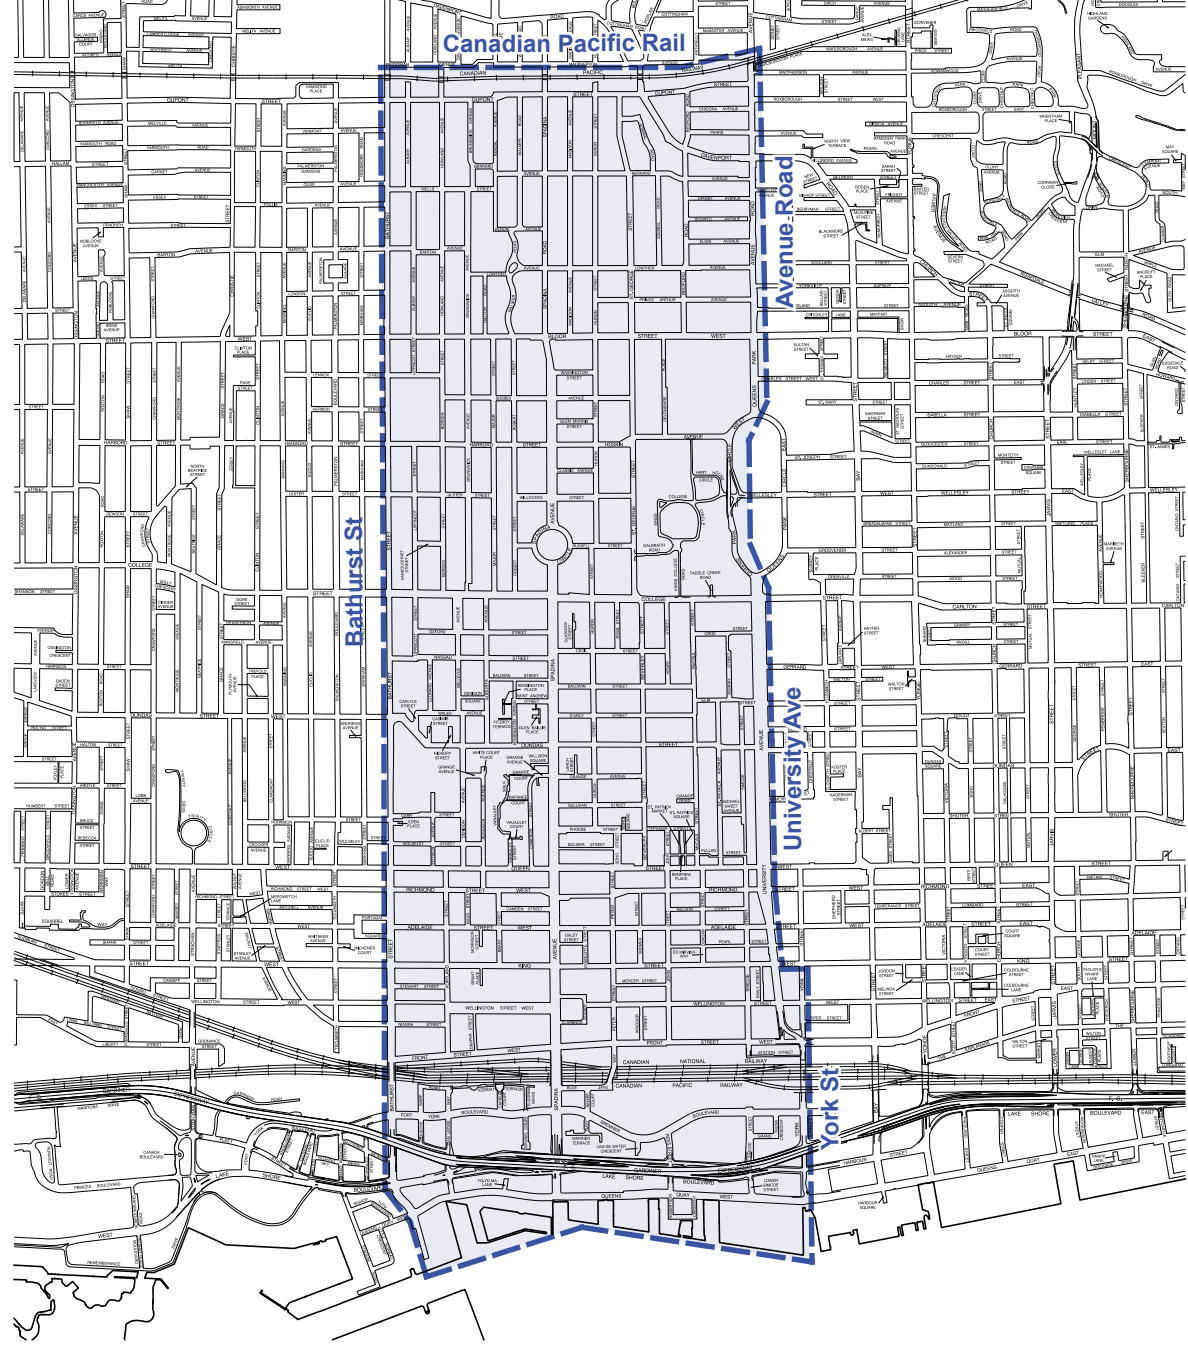

HUB 1 - YONGE-EGLINTON

University Ave

Mt Pleasant Rd

Parliament St

King St

HUB 2 - DOWNTOWN

Queen St

Cherry St

Carlaw Ave

HUB 3 - EAST HARBOUR

Canadian Pacific Rail

Avenue Road

Bathurst St

University Ave

York St

HUB 5 - LAKE SHORE WEST

Burnhamthorpe Rd

The East Mall

Browns Line

Islington Ave

Lake Shore Blvd

HUB 7 - SIX POINTS

Steeles Ave

Finch Ave

Yonge St

Sheppard Ave

HUB 8 - WILLOWDALE

Coxwell Ave

Victoria Park Ave

HUB 9 - DANFORTH