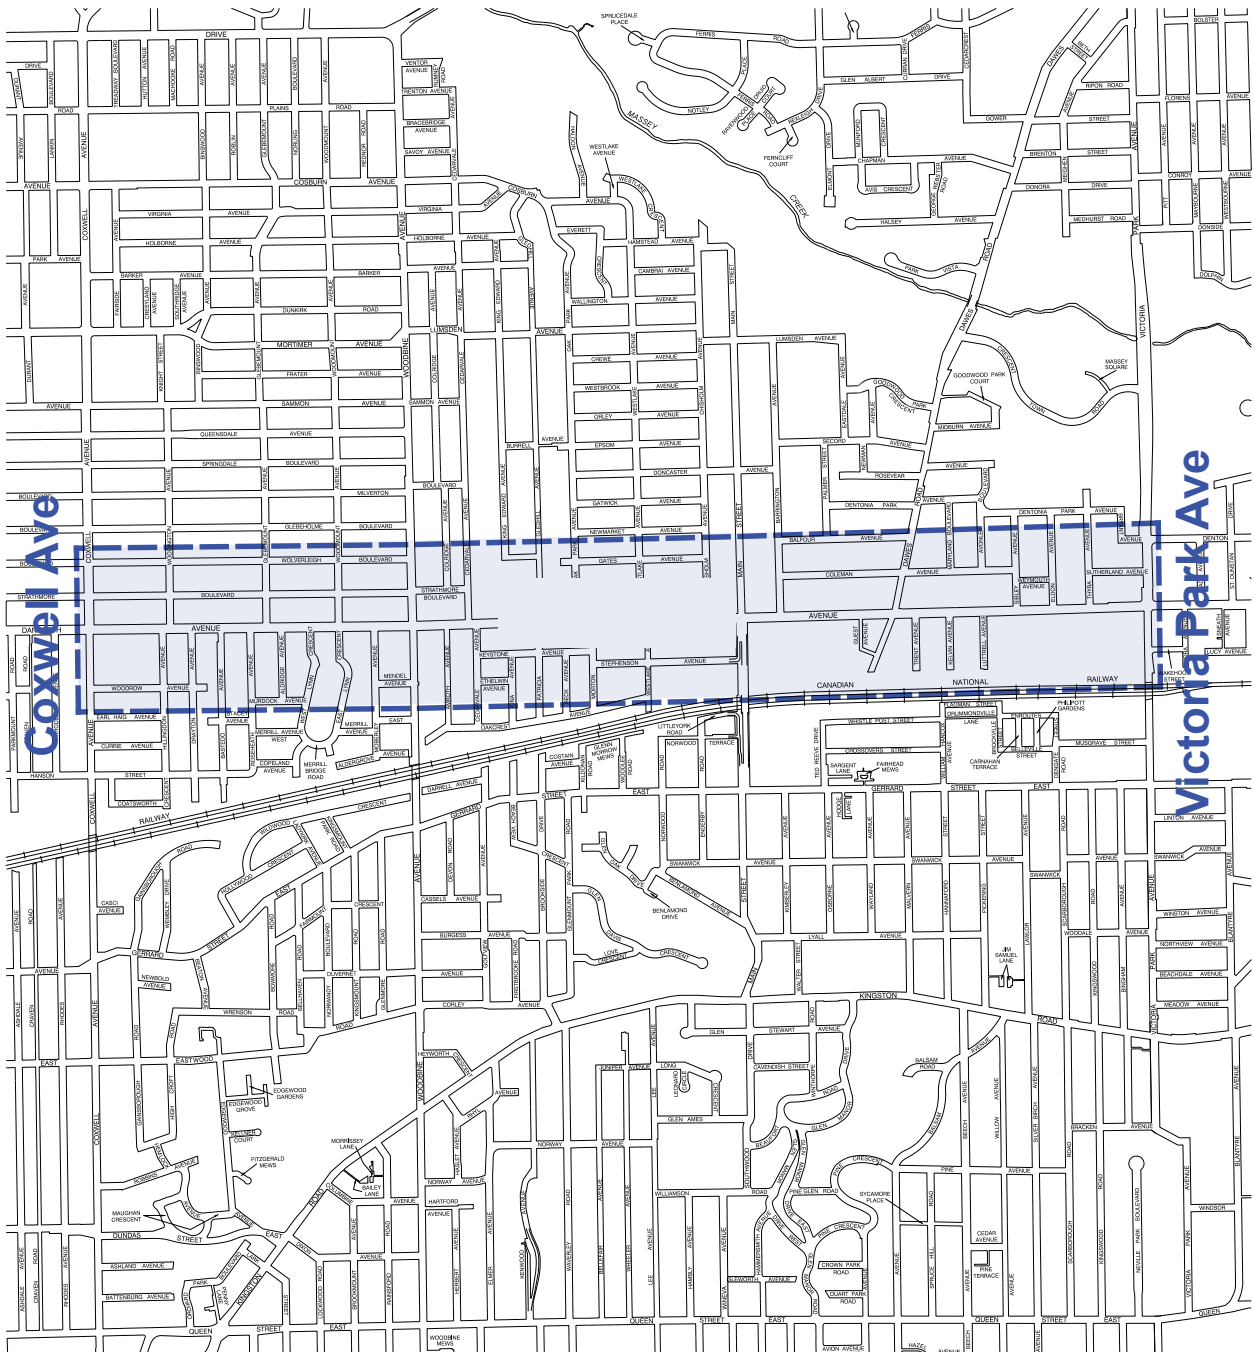

HUB 1 - YONGE-EGLINTON

University Ave

Mt Pleasant Rd

Parliament St

King St

HUB 2 - DOWNTOWN

Queen St

Cherry St

Carlaw Ave

HUB 3 - EAST HARBOUR

Canadian Pacific Rail

Avenue Road

Bathurst St

University Ave

York St

HUB 5 - LAKE SHORE WEST

Burnhamthorpe Rd

The East Mall

Browns Line

Islington Ave

Lake Shore Blvd

HUB 7 - SIX POINTS

Steeles Ave

Finch Ave

Yonge St

Sheppard Ave

HUB 8 - WILLOWDALE

Coxwell Ave

Victoria Park Ave

HUB 9 - DANFORTH