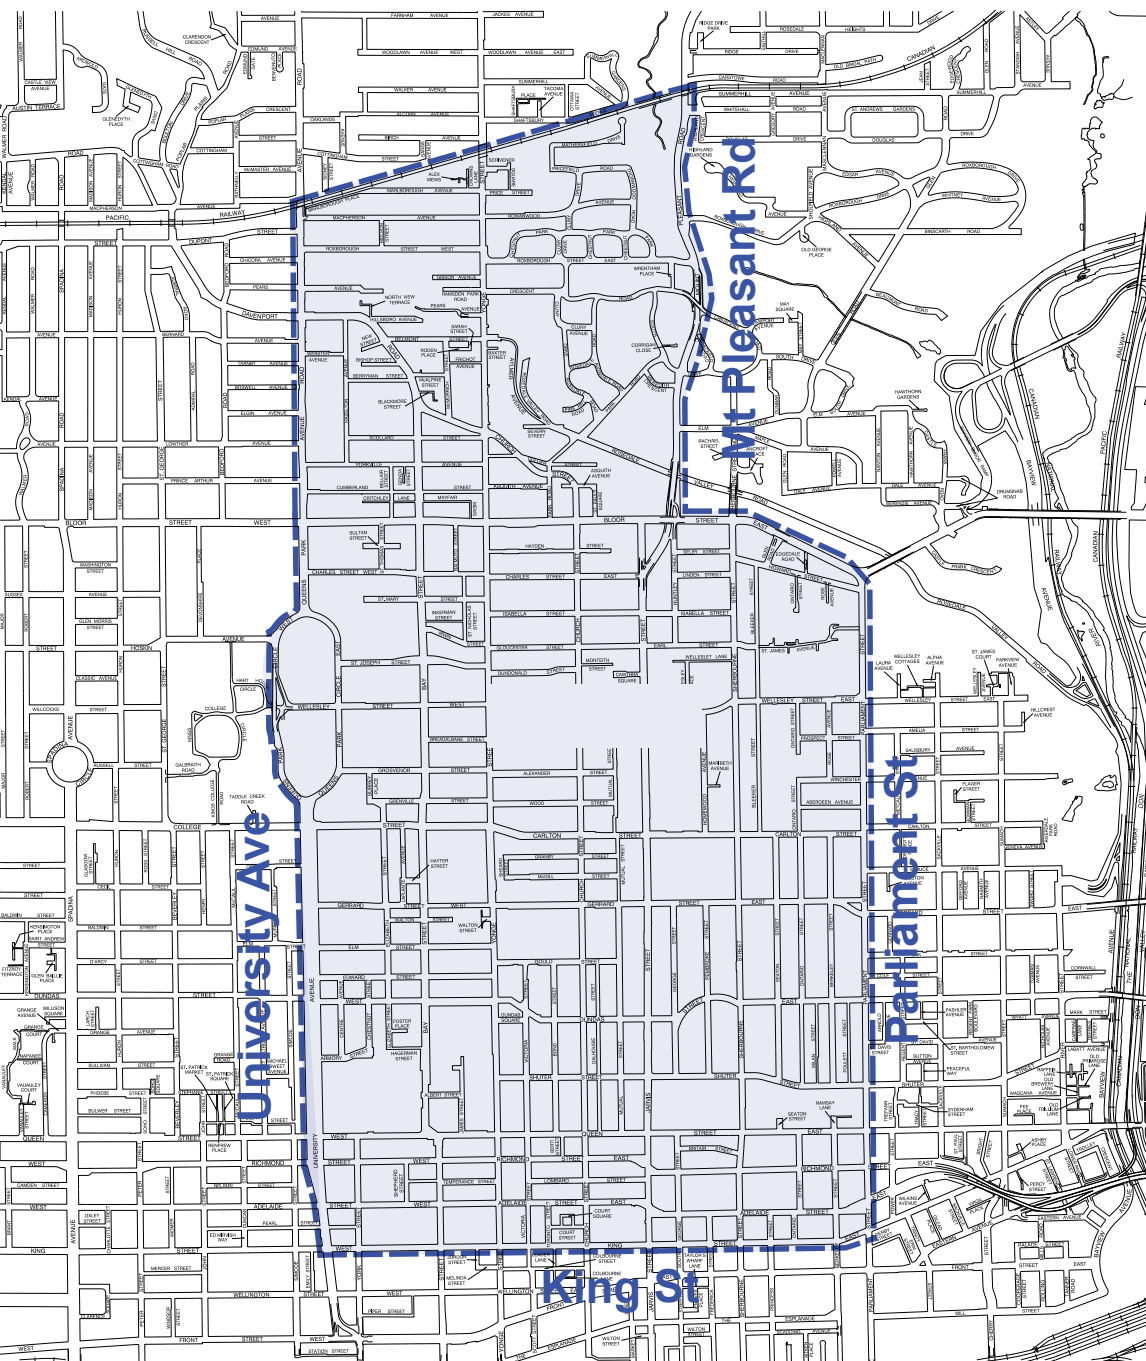

HUB 1 - YONGE-EGLINTON

University Ave

Mt Pleasant Rd

Parliament St

King St

HUB 2 - DOWNTOWN

Queen St

Cherry St

Carlaw Ave

HUB 3 - EAST HARBOUR

Canadian Pacific Rail

Avenue Road

Bathurst St

University Ave

York St

HUB 5 - LAKE SHORE WEST

Burnhamthorpe Rd

The East Mall

Browns Line

Islington Ave

Lake Shore Blvd

HUB 7 - SIX POINTS

Steeles Ave

Finch Ave

Yonge St

Sheppard Ave

HUB 8 - WILLOWDALE

Coxwell Ave

Victoria Park Ave

HUB 9 - DANFORTH