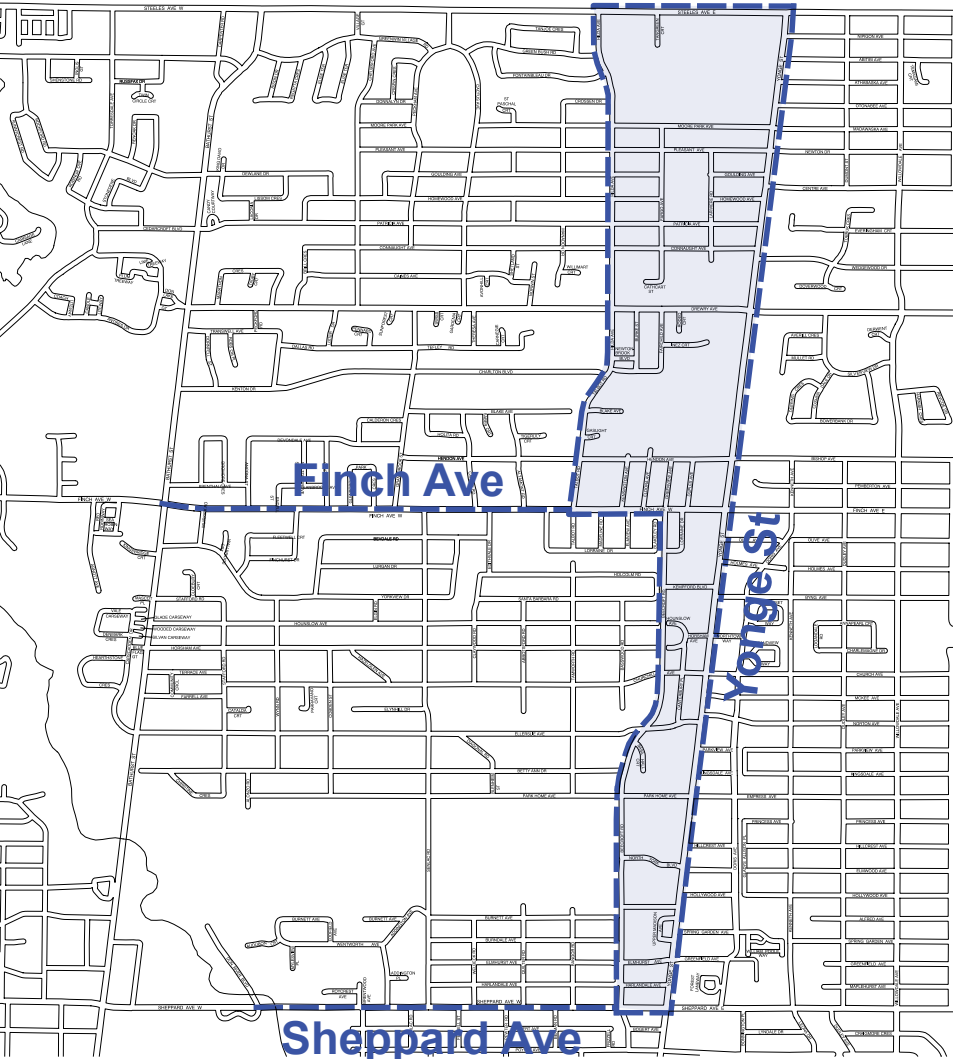

HUB 1 - YONGE-EGLINTON

University Ave

Mt Pleasant Rd

Parliament St

King St

HUB 2 - DOWNTOWN

Queen St

Cherry St

Carlaw Ave

HUB 3 - EAST HARBOUR

Canadian Pacific Rail

Avenue Road

Bathurst St

University Ave

York St

HUB 5 - LAKE SHORE WEST

Burnhamthorpe Rd

The East Mall

Browns Line

Islington Ave

Lake Shore Blvd

HUB 7 - SIX POINTS

Steeles Ave

Finch Ave

Yonge St

Sheppard Ave

HUB 8 - WILLOWDALE

Coxwell Ave

Victoria Park Ave

HUB 9 - DANFORTH