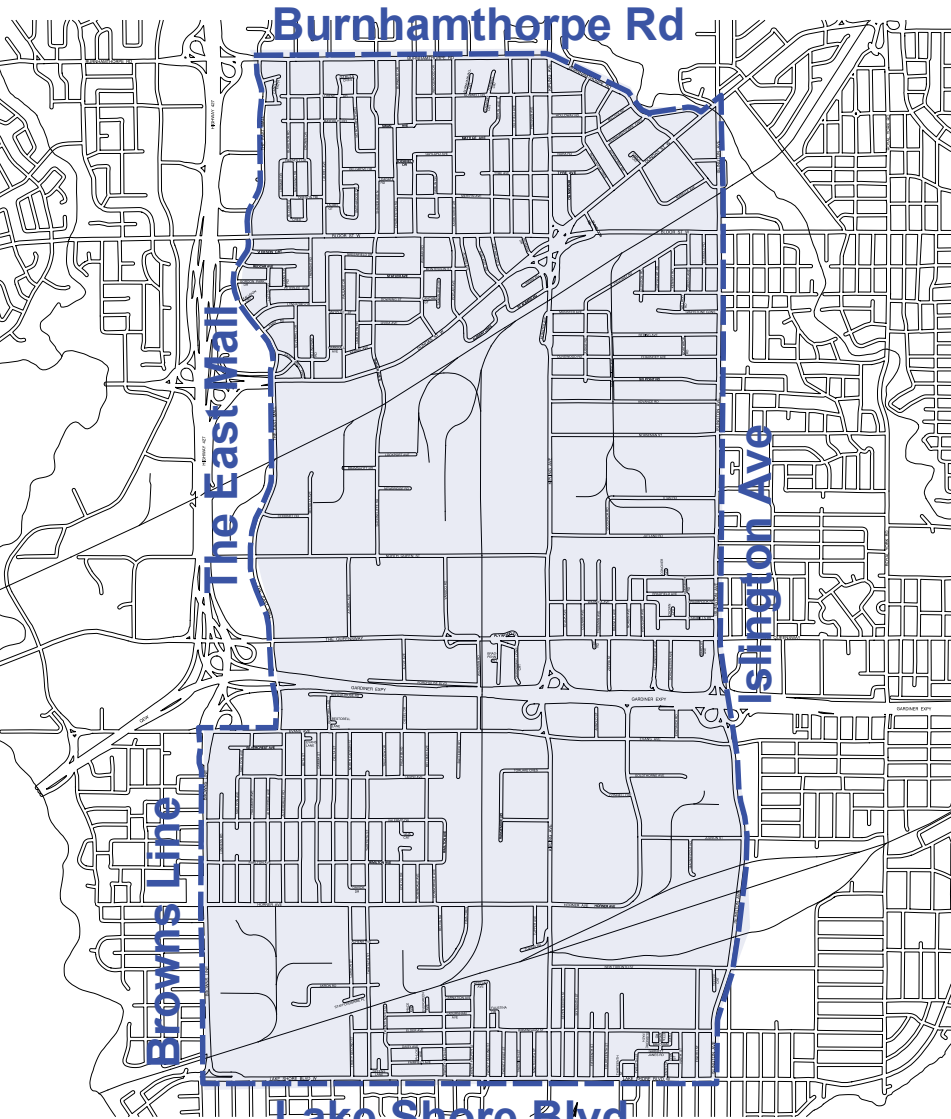

HUB 1 - YONGE-EGLINTON

University Ave

Mt Pleasant Rd

Parliament St

King St

HUB 2 - DOWNTOWN

Queen St

Cherry St

Carlaw Ave

HUB 3 - EAST HARBOUR

Canadian Pacific Rail

Avenue Road

Bathurst St

University Ave

York St

HUB 5 - LAKE SHORE WEST

Burnhamthorpe Rd

The East Mall

Browns Line

Islington Ave

Lake Shore Blvd

HUB 7 - SIX POINTS

Steeles Ave

Finch Ave

Yonge St

Sheppard Ave

HUB 8 - WILLOWDALE

Coxwell Ave

Victoria Park Ave

HUB 9 - DANFORTH