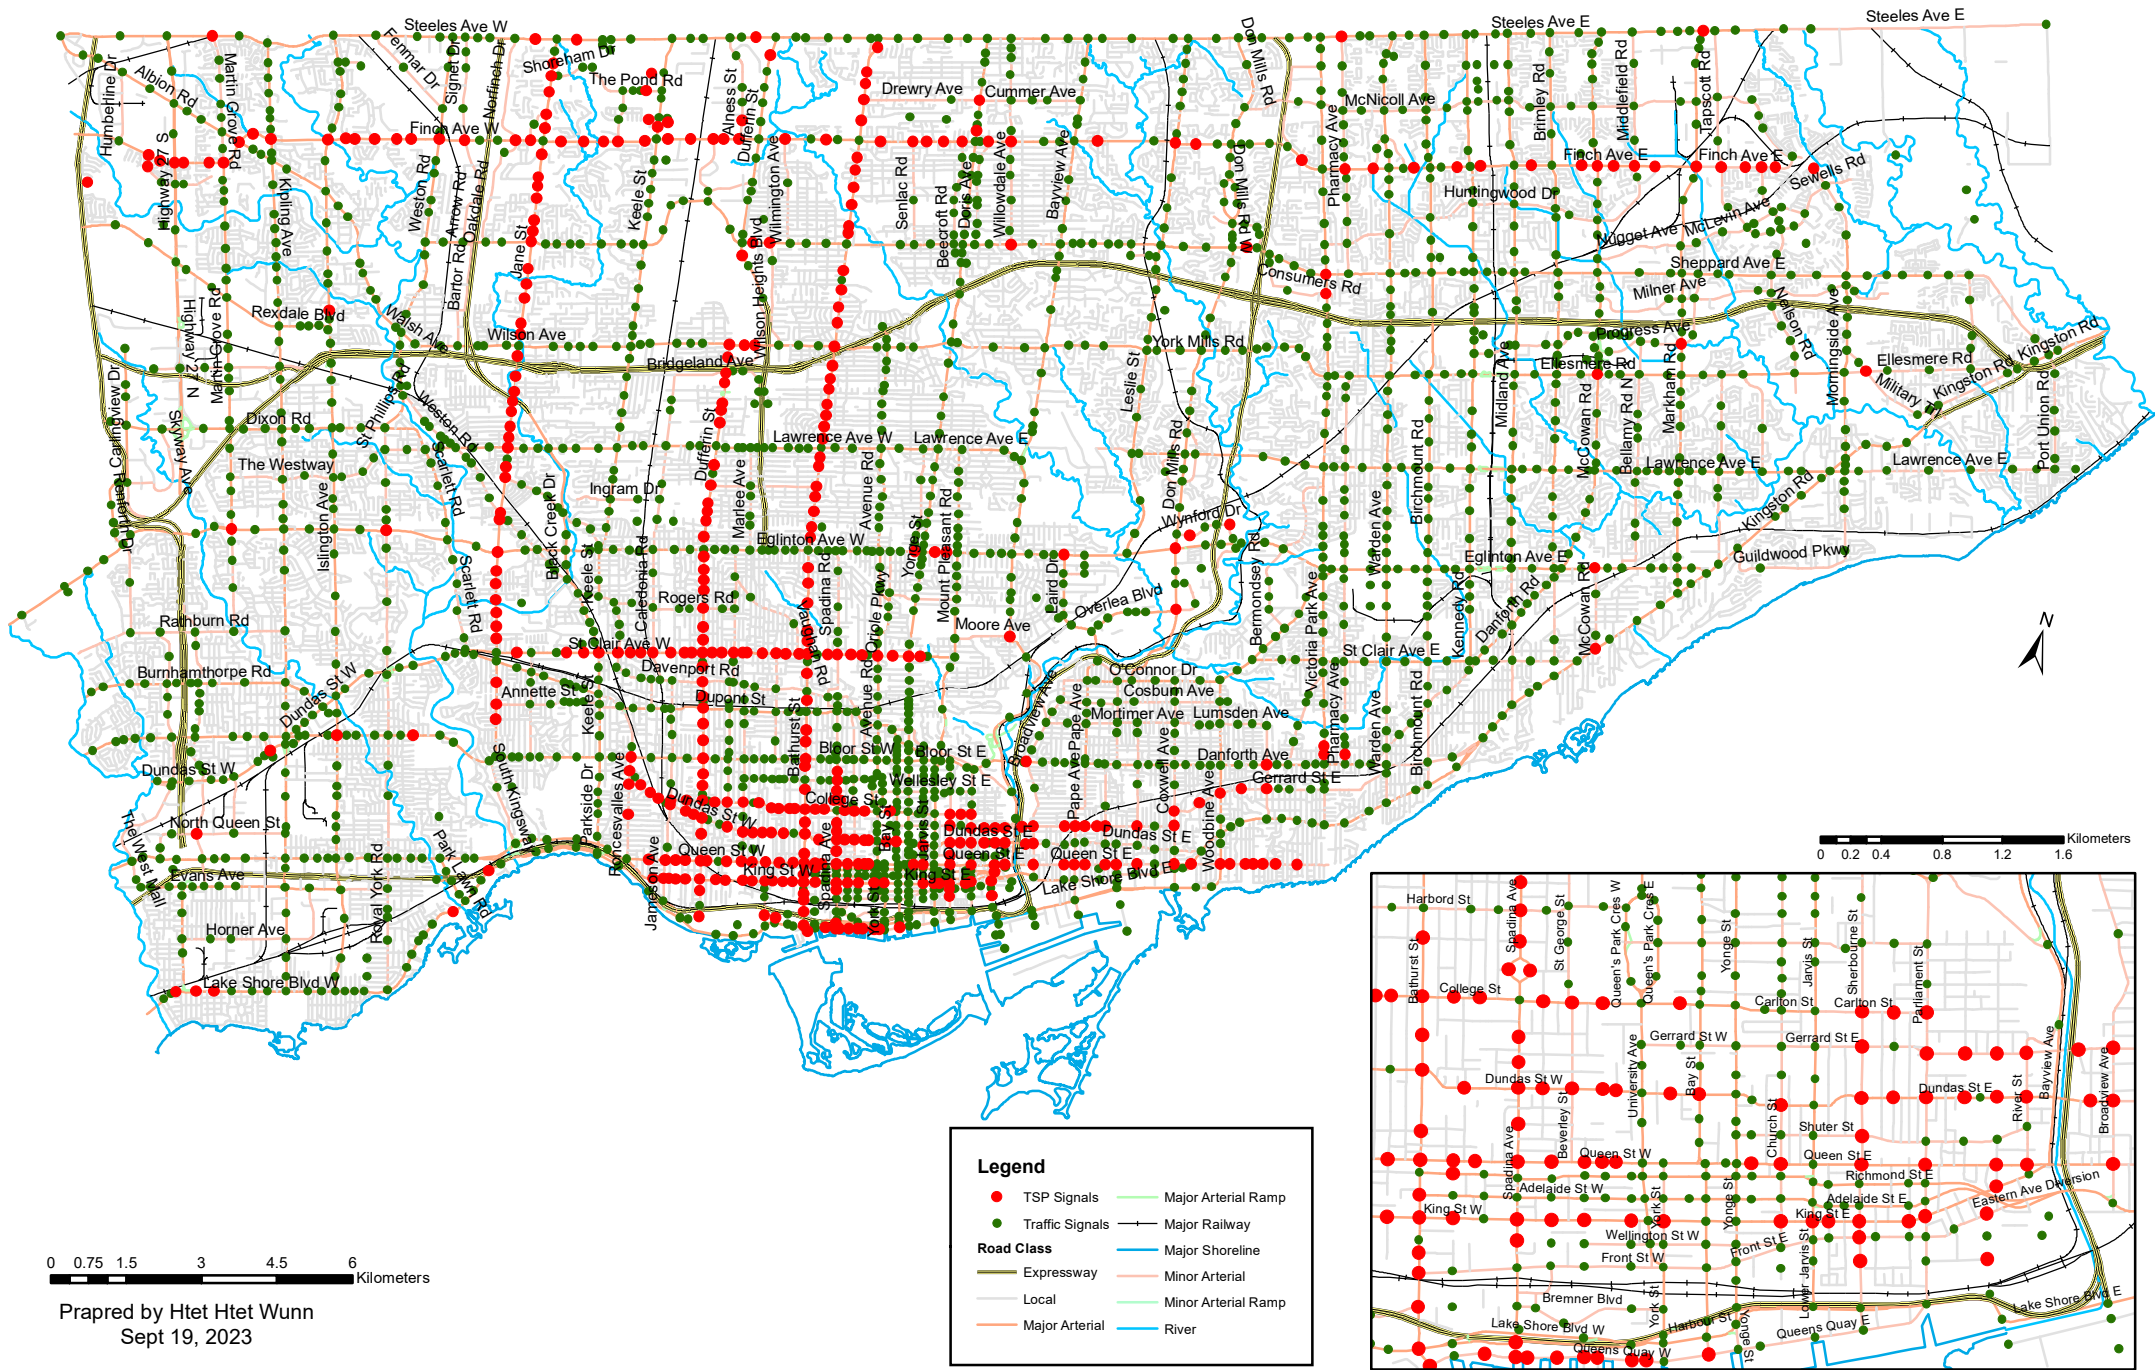

Appendix 3 - Transit Signal Priority Locations Map

Legend

- TSP Signals
- Major Arterial Ramp
- Traffic Signals
- Major Railway
- Expressway
- Major Shoreline
- Local
- Minor Arterial
- Major Arterial
- Minor Arterial Ramp
- River