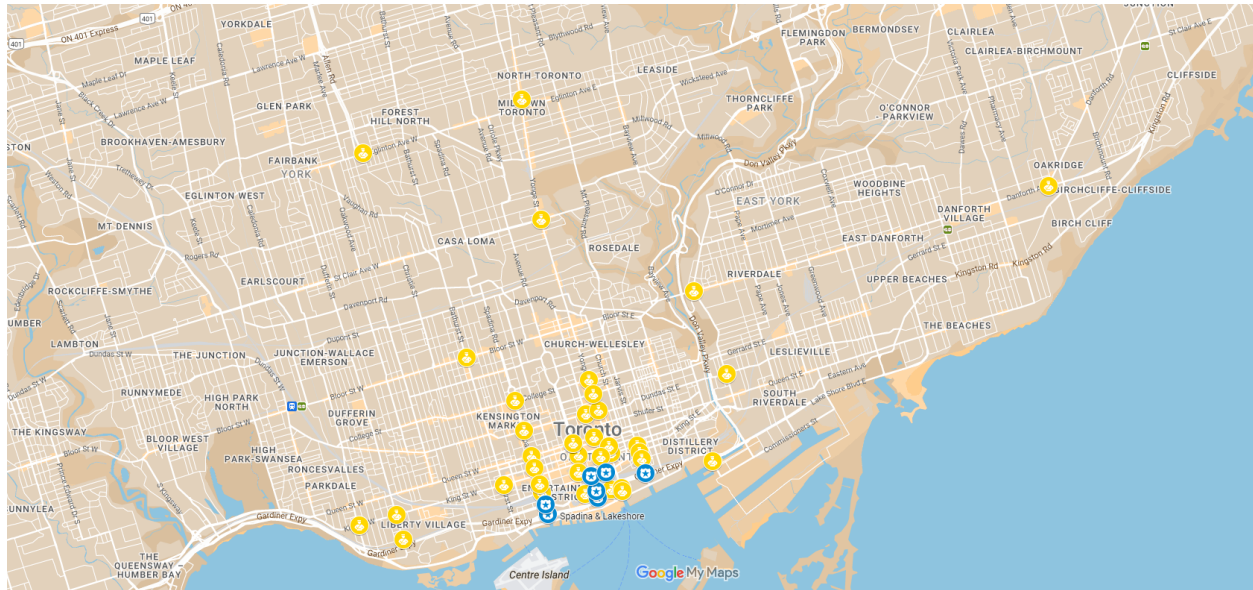

## Appendix 4 – Traffic Agent Typical Support Locations Map

### Legend

 Traffic Agent Locations

 TPS Locations ( Blue)