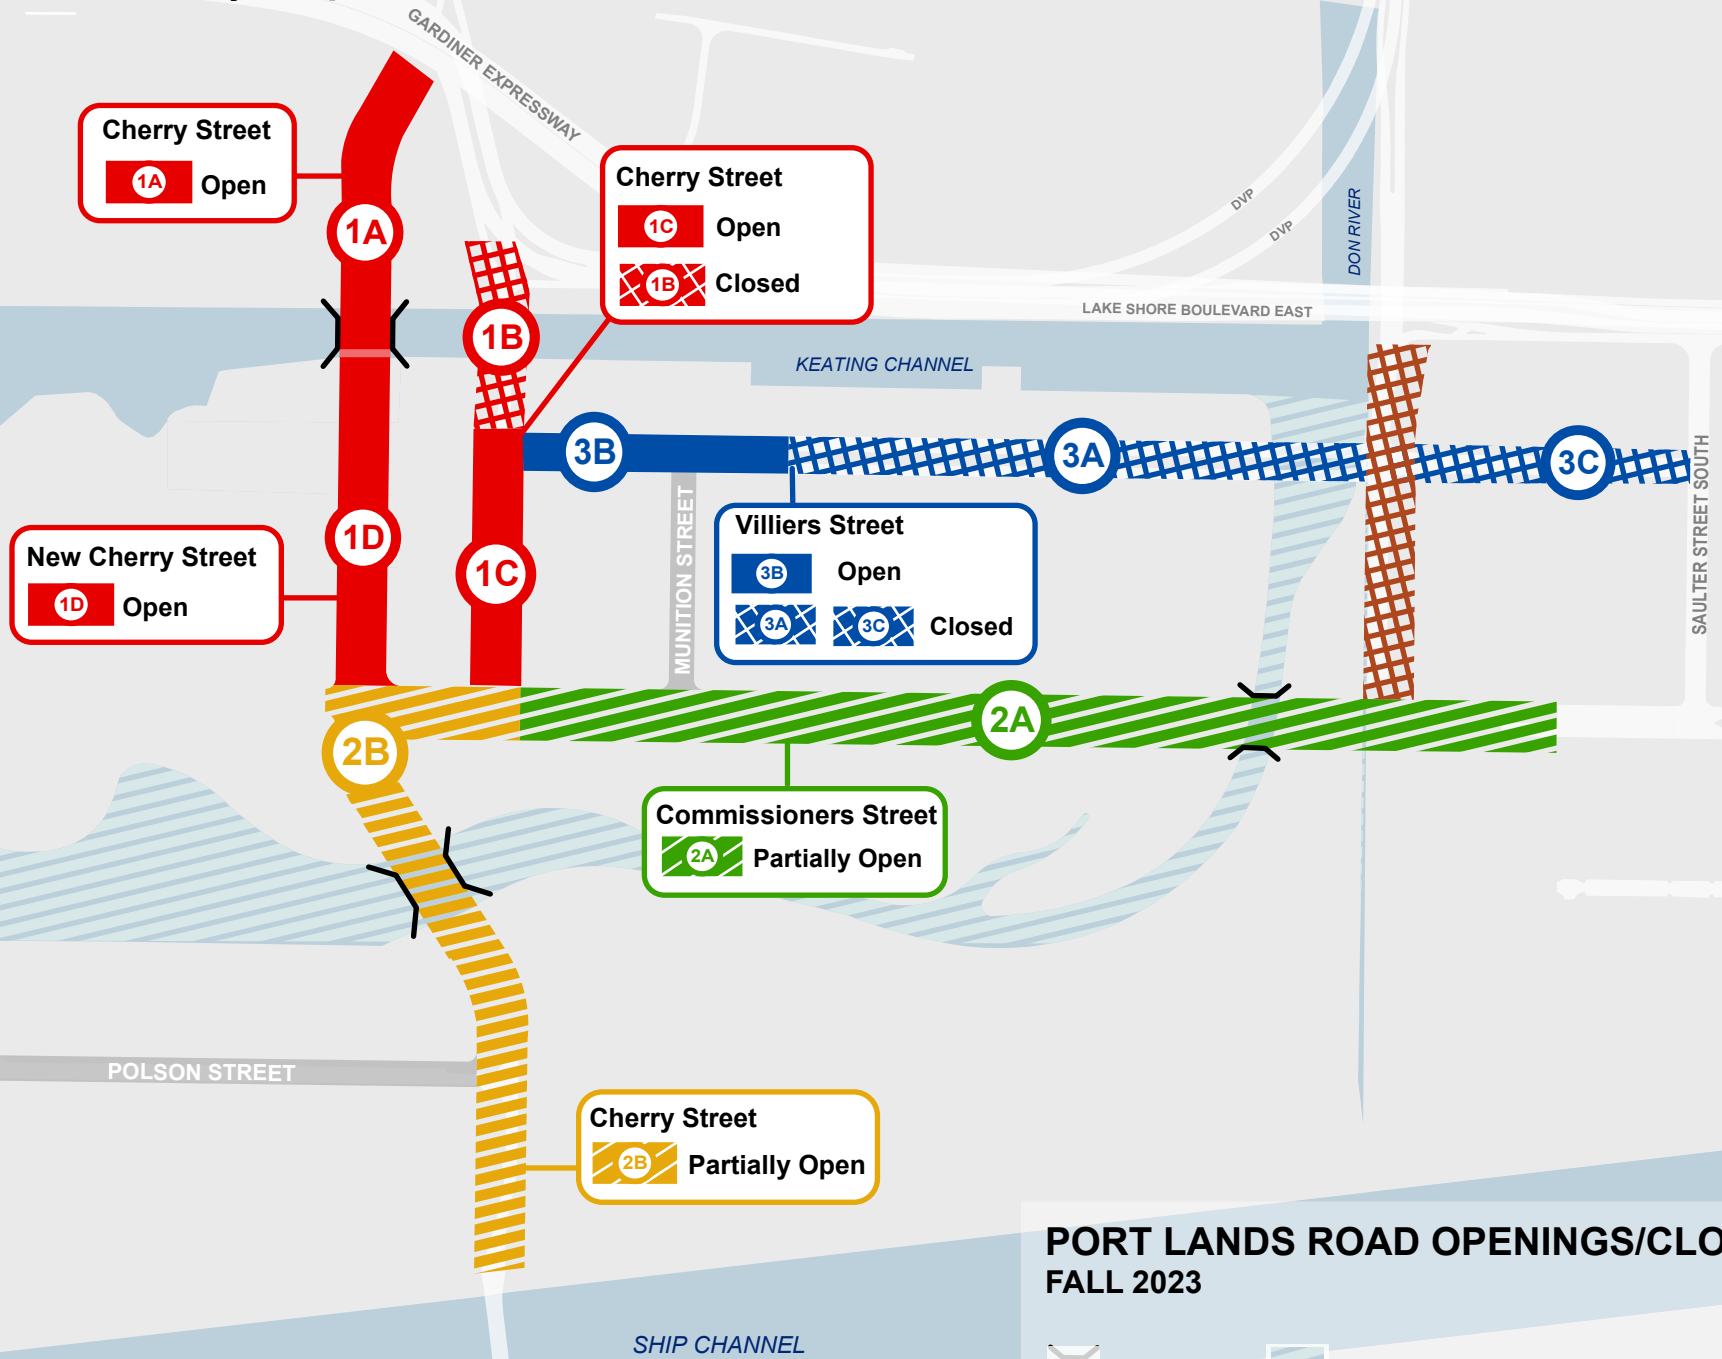

Attachment 1: Key Map

PORT LANDS ROAD OPENINGS/CLOSURES FALL 2023

 BRIDGE  PLANNED RIVER VALLEY NATURALIZATION AREA

NOT TO SCALE 