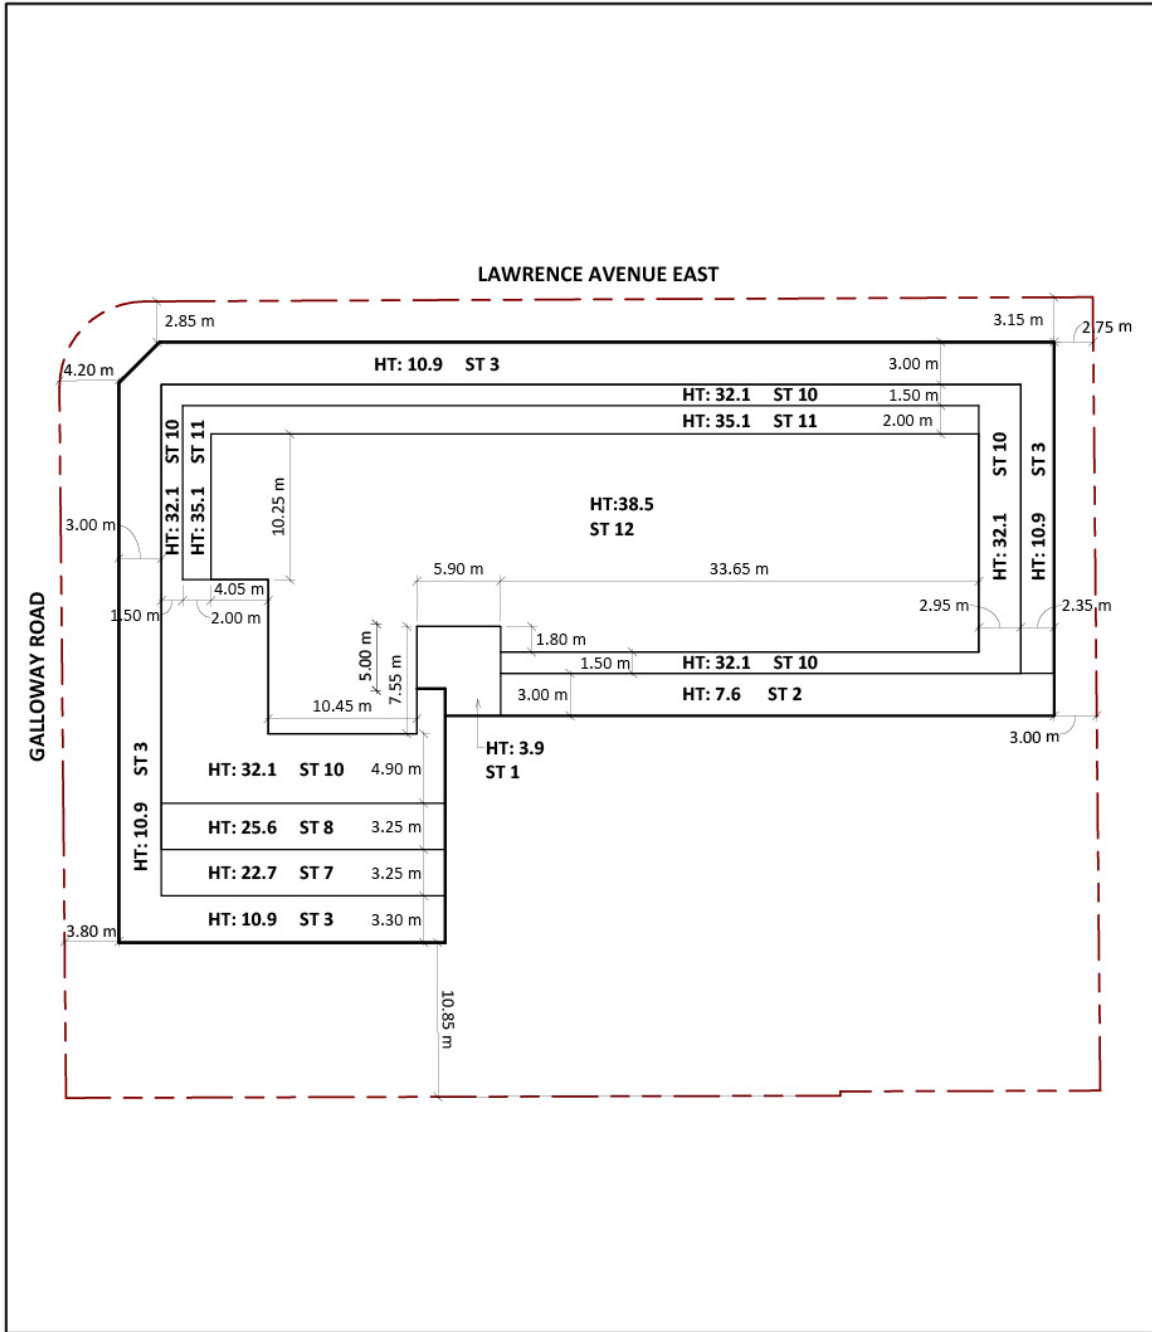

Schedule A

Toronto
Diagram 4

**4097 Lawrence Avenue East
and 197-201 Galloway Road**

File # 19 263719 ESC 24 02